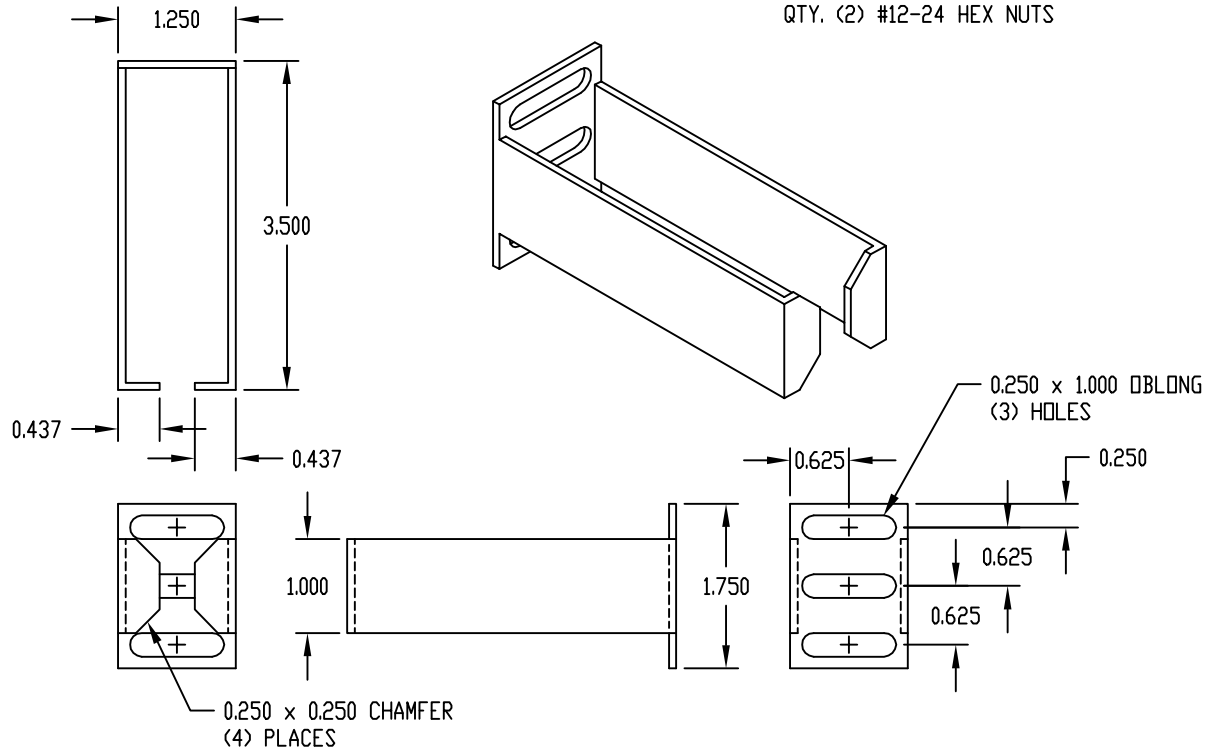

PART
NAME

CABLE RING

PART
No.

CM-1220

MATERIAL: 14 GA. STEEL

FINISH: SMOOTH BLACK

SUPPLIED WITH:

QTY. (2) #10-32 x 5/8 LG. SCREWS

QTY. (2) #12-24 x 1/2 LG. SCREWS

QTY. (2) #12-24 HEX NUTS

PART
NAME

CABLE RING

PART
No.

CM-1221

MATERIAL: 14 GA. STEEL

FINISH: SMOOTH BLACK

SUPPLIED WITH:

QTY. (2) #10-32 x 5/8 LG. SCREWS

QTY. (2) #12-24 x 1/2 LG. SCREWS

QTY. (2) #12-24 HEX NUTS

X-ON Electronics

Largest Supplier of Electrical and Electronic Components

Click to view similar products for [Racks & Rack Cabinet Accessories](#) category: