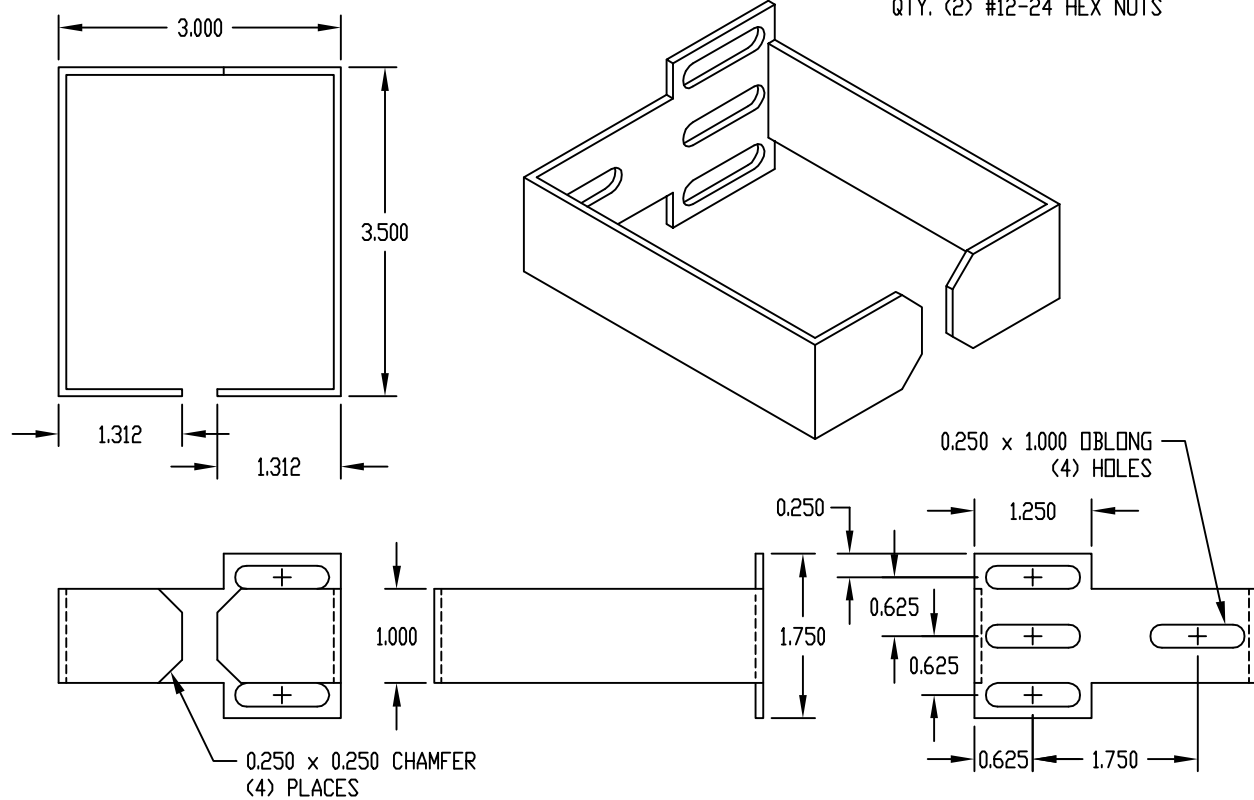

PART
NAME

CABLE RING

PART
No.

CM-1220

MATERIAL: 14 GA. STEEL

FINISH: SMOOTH BLACK

SUPPLIED WITH:

QTY. (2) #10-32 x 5/8 LG. SCREWS

QTY. (2) #12-24 x 1/2 LG. SCREWS

QTY. (2) #12-24 HEX NUTS

PART
NAME

CABLE RING

PART
No.

CM-1221

MATERIAL: 14 GA. STEEL

FINISH: SMOOTH BLACK

SUPPLIED WITH:

QTY. (2) #10-32 x 5/8 LG. SCREWS

QTY. (2) #12-24 x 1/2 LG. SCREWS

QTY. (2) #12-24 HEX NUTS

X-ON Electronics

Largest Supplier of Electrical and Electronic Components

Click to view similar products for [Racks & Rack Cabinet Accessories](#) category: