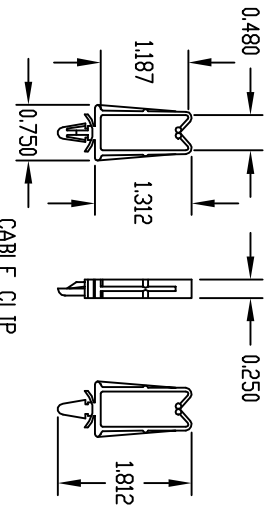

PART NAME

CABLE MANAGEMENT PANEL 2U

PART NO.

CM-1227

MATERIAL:

- PANEL _____ 16 GA. STEEL
 - CABLE RINGS _____ 14 GA. STEEL
 - CABLE CLIPS _____ NYLON
- FINISH:**
- PANEL & CABLE RINGS _____ SMOOTH BLACK
 - CABLE CLIPS _____ WHITE

SUPPLIED WITH:

- QTY. (4) #10-32 x 5/8 LG. SCREWS
- QTY. (4) #12-24 x 1/2 LG. SCREWS
- QTY. (2) #CM-1229 CABLE CLIP PACKAGES:
- QTY. (24) CABLE CLIPS
- QTY. (3) #CM-1220 CABLE RING PACKAGES:
- QTY. (3) CABLE RINGS
- QTY. (6) #10-32 x 5/8 LG. SCREWS
- QTY. (6) #12-24 x 1/2 LG. SCREWS
- QTY. (6) #12-24 HEX NUTS