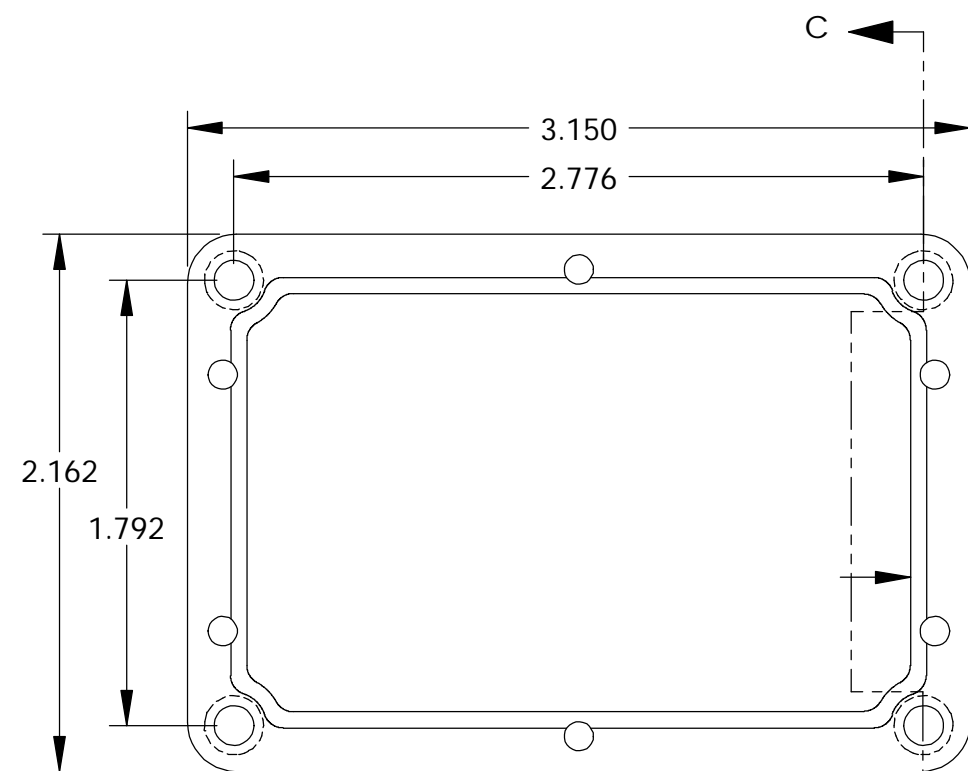

MATERIAL - ALUMINUM ALLOY #ADC-12  
 FINISH - NATURAL (CONTACT BUD FACTORY FOR ALTERNATE FINISHES.)  
 GASKET - RATED IP65 NEOPRENE, SELF-ADHESIVE, 3mm THICK, COLOR BLACK  
 SCREWS - STAINLESS STEEL, M3.5 x 12mm LG., CSK. HEAD, SELF-THREADING

ALL HOLE DIAMETERS HAVE ±.005 TOLERANCE.  
 ALL OTHER DIMENSIONS HAVE ±.015 TOLERANCE.  
 ENCLOSURES ARE SHIPPED UNASSEMBLED WITH ALL ITEMS SHOWN.

DETAIL D  
SCALE 6 : 1

BODY

COVER

SECTION B-B

PARTS LIST			
+/- .005 BETWEEN HOLE CENTERS +/- .015 FROM SHEARED EDGE +/- .032 FROM A BENT SURFACE +/- .062 BETWEEN ASSEMBLED SURFACES UNLESS OTHERWISE SPECIFIED	CAD GENERATED DRAWING. DO NOT MANUALLY UPDATE		<b>BUD INDUSTRIES INC.</b>  <b>DIE CAST ALUMINUM ENCLOSURE</b>
	APPROVALS	DATE	
MATERIAL	DRAWN	CHECKED	REV.
AS NOTED	DAB	3-31-06	CN-5701
AS NOTED	APPROVED		SCALE
QTY.	USED ON	DO NOT SCALE DRAWING	SHEET 1 OF 1