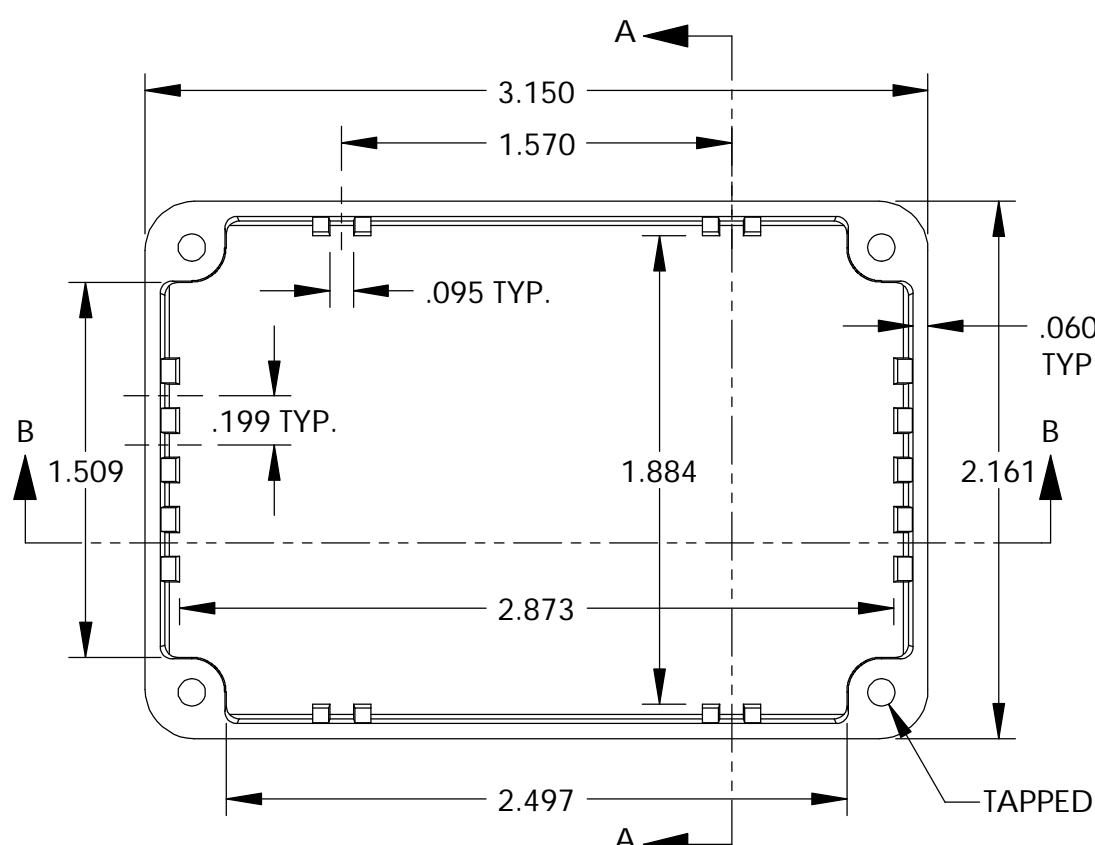

MATERIAL - ALUMINUM ALLOY #ADC-12  
 FINISH - NATURAL (CONTACT BUD FACTORY FOR ALTERNATE FINISHES.)  
 GASKET - RATED IP65 NEOPRENE, SELF-ADHESIVE, 3mm THICK, COLOR BLACK  
 SCREWS - STAINLESS STEEL, M3.5 x 12mm LG., CSK. HEAD, SELF-THREADING

ALL HOLE DIAMETERS HAVE ±.005 TOLERANCE.  
 ALL OTHER DIMENSIONS HAVE ±.015 TOLERANCE.  
 ENCLOSURES ARE SHIPPED UNASSEMBLED WITH ALL ITEMS SHOWN.

DETAIL D  
SCALE 6 : 1

BODY

COVER

SECTION B-B

PARTS LIST			
+/- .005 BETWEEN HOLE CENTERS +/- .015 FROM SHEARED EDGE +/- .032 FROM A BENT SURFACE +/- .062 BETWEEN ASSEMBLED SURFACES UNLESS OTHERWISE SPECIFIED	CAD GENERATED DRAWING. DO NOT MANUALLY UPDATE		<b>BUD INDUSTRIES INC.</b>  <b>DIE CAST ALUMINUM ENCLOSURE</b>
	APPROVALS	DATE	
MATERIAL	DRAWN	CHECKED	REV.
AS NOTED	DAB	3-31-06	CN-5701
AS NOTED	APPROVED		SCALE
QTY.	USED ON	DO NOT SCALE DRAWING	SHEET 1 OF 1