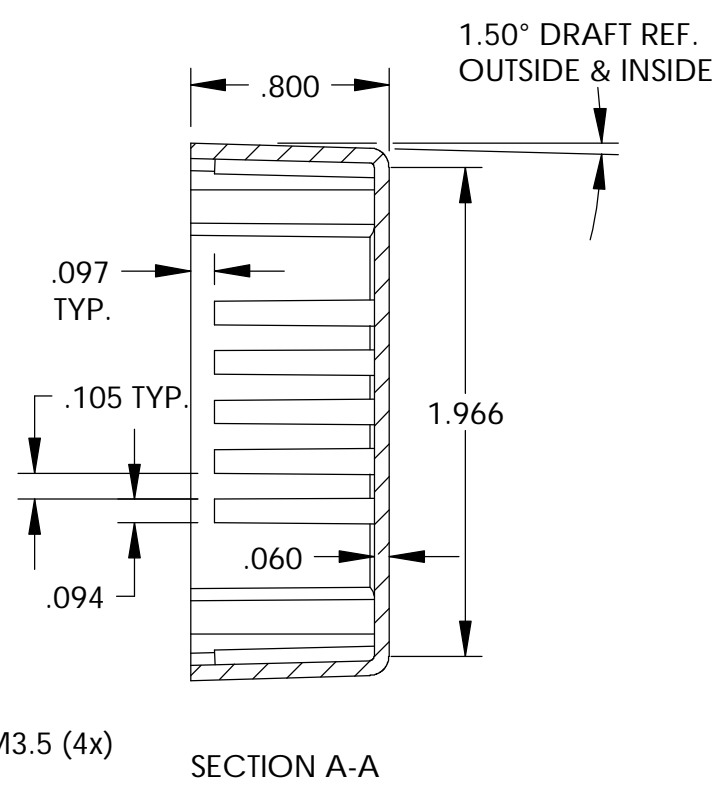

MATERIAL - ALUMINUM ALLOY #ADC-12  
 FINISH - NATURAL (CONTACT BUD FACTORY FOR ALTERNATE FINISHES.)  
 GASKET - RATED IP65 NEOPRENE, SELF-ADHESIVE, 3mm THICK, COLOR BLACK  
 SCREWS - STAINLESS STEEL, M3.5 x 12mm LG., CSK. HEAD, SELF-THREADING

ALL HOLE DIAMETERS HAVE ±.005 TOLERANCE.  
 ALL OTHER DIMENSIONS HAVE ±.015 TOLERANCE.  
 ENCLOSURES ARE SHIPPED UNASSEMBLED WITH ALL ITEMS SHOWN.

DETAIL D  
SCALE 6 : 1

BODY

COVER

SECTION B-B

PARTS LIST			
+/- .005 BETWEEN HOLE CENTERS +/- .015 FROM SHEARED EDGE +/- .032 FROM A BENT SURFACE +/- .062 BETWEEN ASSEMBLED SURFACES UNLESS OTHERWISE SPECIFIED	CAD GENERATED DRAWING. DO NOT MANUALLY UPDATE		<b>BUD INDUSTRIES INC.</b>  <b>DIE CAST ALUMINUM ENCLOSURE</b>
	APPROVALS	DATE	
MATERIAL	DRAWN	CHECKED	REV.
AS NOTED	DAB	3-31-06	CN-5701
AS NOTED	APPROVED		SCALE
QTY.	USED ON	DO NOT SCALE DRAWING	SHEET 1 OF 1