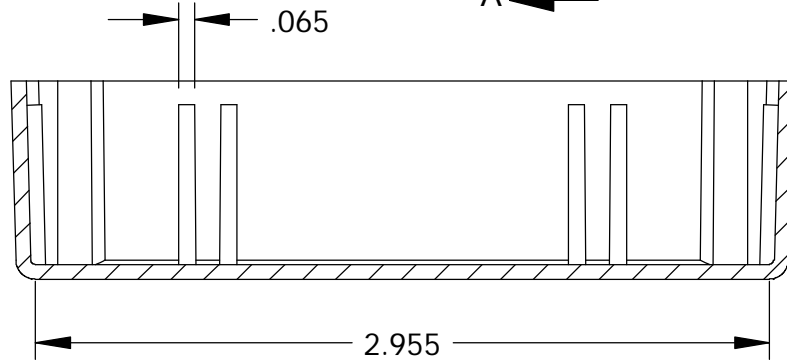

MATERIAL - ALUMINUM ALLOY #ADC-12  
 FINISH - NATURAL (CONTACT BUD FACTORY FOR ALTERNATE FINISHES.)  
 GASKET - RATED IP65 NEOPRENE, SELF-ADHESIVE, 3mm THICK, COLOR BLACK  
 SCREWS - STAINLESS STEEL, M3.5 x 12mm LG., CSK. HEAD, SELF-THREADING

ALL HOLE DIAMETERS HAVE ±.005 TOLERANCE.  
 ALL OTHER DIMENSIONS HAVE ±.015 TOLERANCE.  
 ENCLOSURES ARE SHIPPED UNASSEMBLED WITH ALL ITEMS SHOWN.

DETAIL D  
SCALE 6 : 1

BODY

COVER

SECTION B-B

PARTS LIST			
+/- .005 BETWEEN HOLE CENTERS +/- .015 FROM SHEARED EDGE +/- .032 FROM A BENT SURFACE +/- .062 BETWEEN ASSEMBLED SURFACES UNLESS OTHERWISE SPECIFIED	CAD GENERATED DRAWING. DO NOT MANUALLY UPDATE		<b>BUD INDUSTRIES INC.</b>  <b>DIE CAST ALUMINUM ENCLOSURE</b>
	APPROVALS	DATE	
MATERIAL	DRAWN	CHECKED	REV.
AS NOTED	DAB	3-31-06	CN-5701
AS NOTED	APPROVED		SCALE
QTY.	USED ON	DO NOT SCALE DRAWING	SHEET 1 OF 1