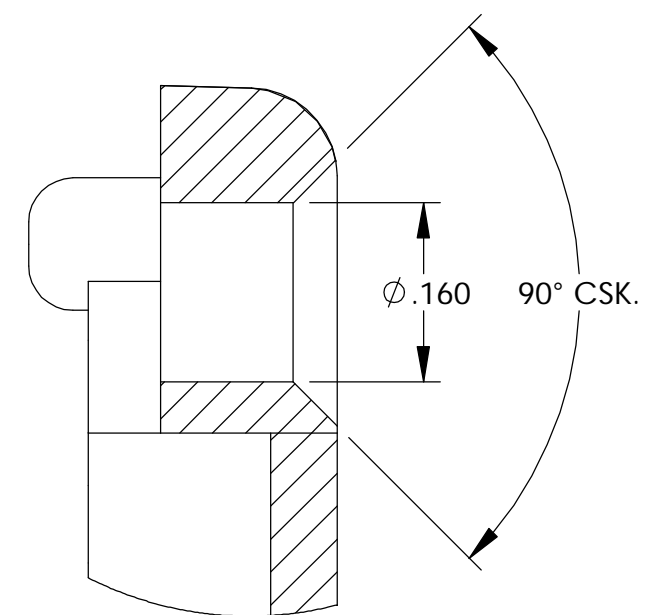

MATERIAL - ALUMINUM ALLOY #ADC-12  
 FINISH - NATURAL (CONTACT BUD FACTORY FOR ALTERNATE FINISHES.)  
 GASKET - RATED IP65 NEOPRENE, SELF-ADHESIVE, 3mm THICK, COLOR BLACK  
 SCREWS - STAINLESS STEEL, M3.5 x 12mm LG., CSK. HEAD, SELF-THREADING

ALL HOLE DIAMETERS HAVE ±.005 TOLERANCE.  
 ALL OTHER DIMENSIONS HAVE ±.015 TOLERANCE.  
 ENCLOSURES ARE SHIPPED UNASSEMBLED WITH ALL ITEMS SHOWN.

DETAIL D  
SCALE 6 : 1

BODY

COVER

SECTION B-B

PARTS LIST			
+/- .005 BETWEEN HOLE CENTERS +/- .015 FROM SHEARED EDGE +/- .032 FROM A BENT SURFACE +/- .062 BETWEEN ASSEMBLED SURFACES UNLESS OTHERWISE SPECIFIED	CAD GENERATED DRAWING. DO NOT MANUALLY UPDATE		<b>BUD INDUSTRIES INC.</b>  <b>DIE CAST ALUMINUM ENCLOSURE</b>
	APPROVALS	DATE	
MATERIAL	DRAWN	CHECKED	REV.
AS NOTED	DAB	3-31-06	CN-5701
AS NOTED	APPROVED		SCALE
QTY.	USED ON	DO NOT SCALE DRAWING	SHEET 1 OF 1