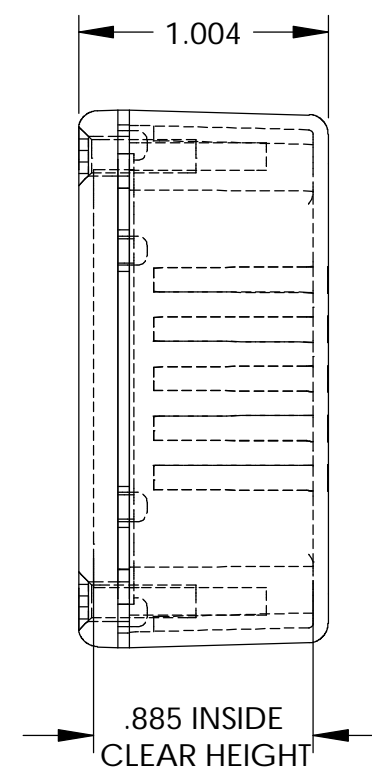

MATERIAL - ALUMINUM ALLOY #ADC-12  
 FINISH - NATURAL (CONTACT BUD FACTORY FOR ALTERNATE FINISHES.)  
 GASKET - RATED IP65 NEOPRENE, SELF-ADHESIVE, 3mm THICK, COLOR BLACK  
 SCREWS - STAINLESS STEEL, M3.5 x 12mm LG., CSK. HEAD, SELF-THREADING

ALL HOLE DIAMETERS HAVE ±.005 TOLERANCE.  
 ALL OTHER DIMENSIONS HAVE ±.015 TOLERANCE.  
 ENCLOSURES ARE SHIPPED UNASSEMBLED WITH ALL ITEMS SHOWN.

DETAIL D  
SCALE 6 : 1

BODY

COVER

SECTION B-B

PARTS LIST			
+/- .005 BETWEEN HOLE CENTERS +/- .015 FROM SHEARED EDGE +/- .032 FROM A BENT SURFACE +/- .062 BETWEEN ASSEMBLED SURFACES UNLESS OTHERWISE SPECIFIED	CAD GENERATED DRAWING. DO NOT MANUALLY UPDATE		<b>BUD INDUSTRIES INC.</b>  <b>DIE CAST ALUMINUM ENCLOSURE</b>
	APPROVALS	DATE	
MATERIAL	DRAWN	CHECKED	REV.
AS NOTED	DAB	3-31-06	CN-5701
AS NOTED	APPROVED		SCALE
QTY.	USED ON	DO NOT SCALE DRAWING	SHEET 1 OF 1