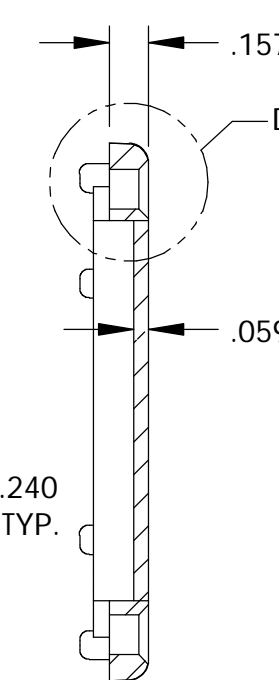

MATERIAL - ALUMINUM ALLOY #ADC-12  
 FINISH - NATURAL (CONTACT BUD FACTORY FOR ALTERNATE FINISHES.)  
 GASKET - RATED IP65 NEOPRENE, SELF-ADHESIVE, 3mm THICK, COLOR BLACK  
 SCREWS - STAINLESS STEEL, M3.5 x 12mm LG., CSK. HEAD, SELF-THREADING

ALL HOLE DIAMETERS HAVE ±.005 TOLERANCE.  
 ALL OTHER DIMENSIONS HAVE ±.015 TOLERANCE.  
 ENCLOSURES ARE SHIPPED UNASSEMBLED WITH ALL ITEMS SHOWN.

DETAIL D  
SCALE 6 : 1

BODY

COVER

SECTION B-B

PARTS LIST			
+/- .005 BETWEEN HOLE CENTERS +/- .015 FROM SHEARED EDGE +/- .032 FROM A BENT SURFACE +/- .062 BETWEEN ASSEMBLED SURFACES UNLESS OTHERWISE SPECIFIED	CAD GENERATED DRAWING. DO NOT MANUALLY UPDATE		<b>BUD INDUSTRIES INC.</b>  <b>DIE CAST ALUMINUM ENCLOSURE</b>
	APPROVALS	DATE	
MATERIAL	DRAWN	CHECKED	REV.
AS NOTED	DAB	3-31-06	CN-5701
AS NOTED	APPROVED		SCALE
QTY.	USED ON	DO NOT SCALE DRAWING	SHEET 1 OF 1