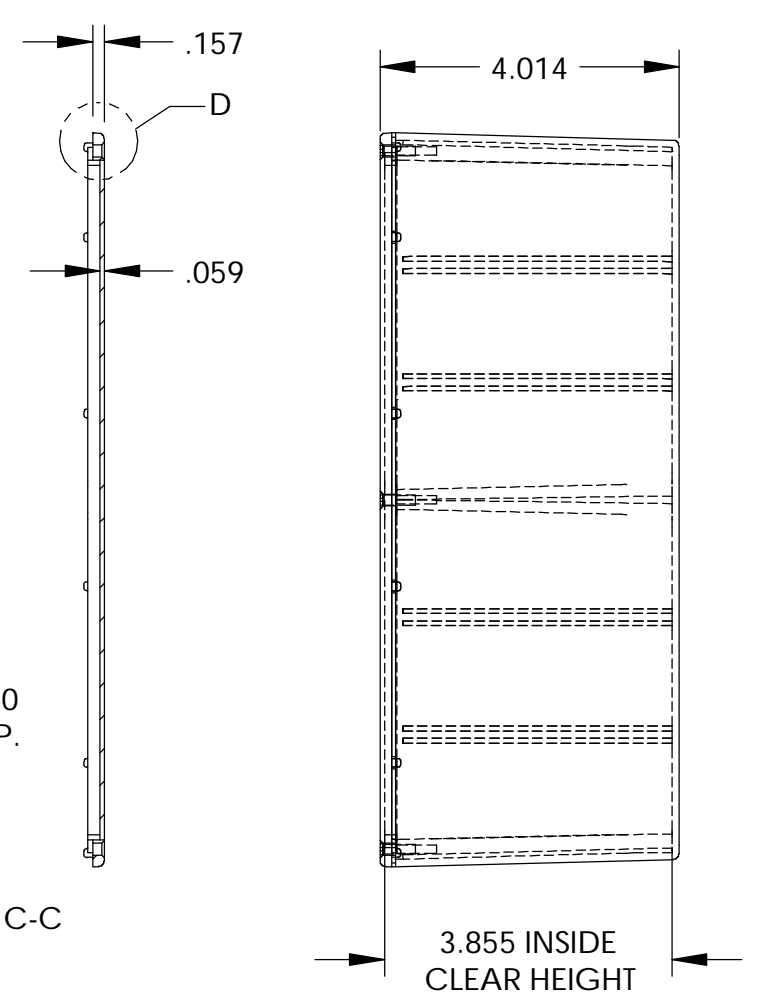

MATERIAL - ALUMINUM ALLOY #ADC-12
 FINISH - NATURAL (CONTACT BUD FACTORY FOR ALTERNATE FINISHES)
 GASKET - RATED IP65 NEOPRENE, SELF-ADHESIVE, 3mm THICK, COLOR BLACK
 SCREWS - STAINLESS STEEL, M3.5 x 12mm LG., CSK. HEAD, SELF-THREADING

ALL HOLE DIAMETERS HAVE ±.005 TOLERANCE.
 ALL OTHER DIMENSIONS HAVE ±.015 TOLERANCE.
 ENCLOSURES ARE SHIPPED UNASSEMBLED WITH ALL ITEMS SHOWN.

DETAIL D
SCALE 6 : 1

BODY

SECTION A-A

COVER

SECTION C-C

SECTION B-B

PARTS LIST			
+/- .005 BETWEEN HOLE CENTERS +/- .015 FROM SHEARED EDGE +/- .032 FROM A BENT SURFACE +/- .062 BETWEEN ASSEMBLED SURFACES UNLESS OTHERWISE SPECIFIED		CAD GENERATED DRAWING. DO NOT MANUALLY UPDATE	
MATERIAL AS NOTED		APPROVALS	DATE
FINISH AS NOTED		DRAWN DAB	3-31-06
DO NOT SCALE DRAWING		CHECKED	
		APPROVED	
QTY.	USED ON	SCALE	REV.
		DWG. NO. CN-5713	
		CAD FILE:	SHEET 1 OF 1