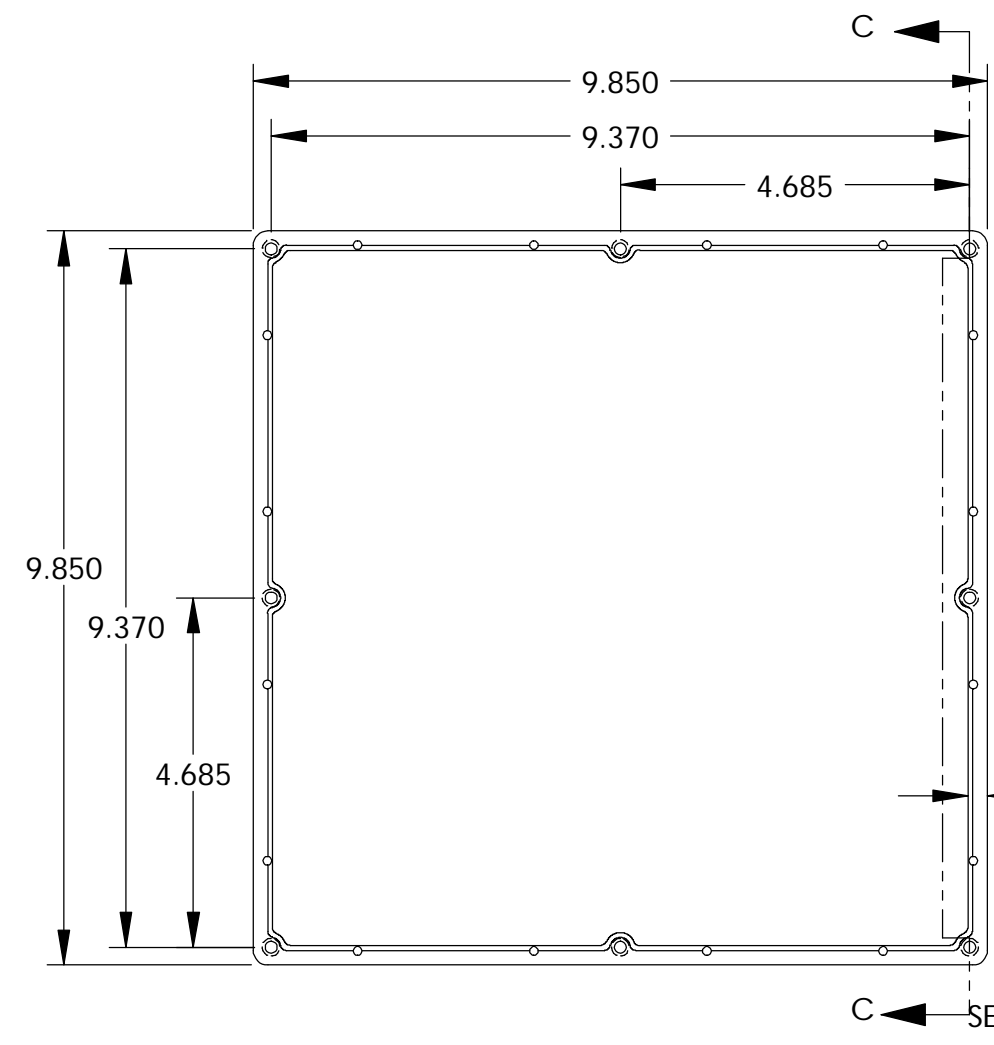

ALL HOLE DIAMETERS HAVE ±.005 TOLERANCE.
 ALL OTHER DIMENSIONS HAVE ±.015 TOLERANCE.
 ENCLOSURES ARE SHIPPED UNASSEMBLED WITH ALL ITEMS SHOWN.

DETAIL D
SCALE 6 : 1

BODY

SECTION A-A

COVER

SECTION C-C

SECTION B-B

PARTS LIST			
+/- .005 BETWEEN HOLE CENTERS +/- .015 FROM SHEARED EDGE +/- .032 FROM A BENT SURFACE +/- .062 BETWEEN ASSEMBLED SURFACES UNLESS OTHERWISE SPECIFIED		CAD GENERATED DRAWING. DO NOT MANUALLY UPDATE	
MATERIAL AS NOTED		APPROVALS	DATE
FINISH AS NOTED		DRAWN DAB	3-31-06
DO NOT SCALE DRAWING		CHECKED	
		APPROVED	
QTY.	USED ON	SCALE	REV.
		DWG. NO. CN-5713	
		CAD FILE:	SHEET 1 OF 1