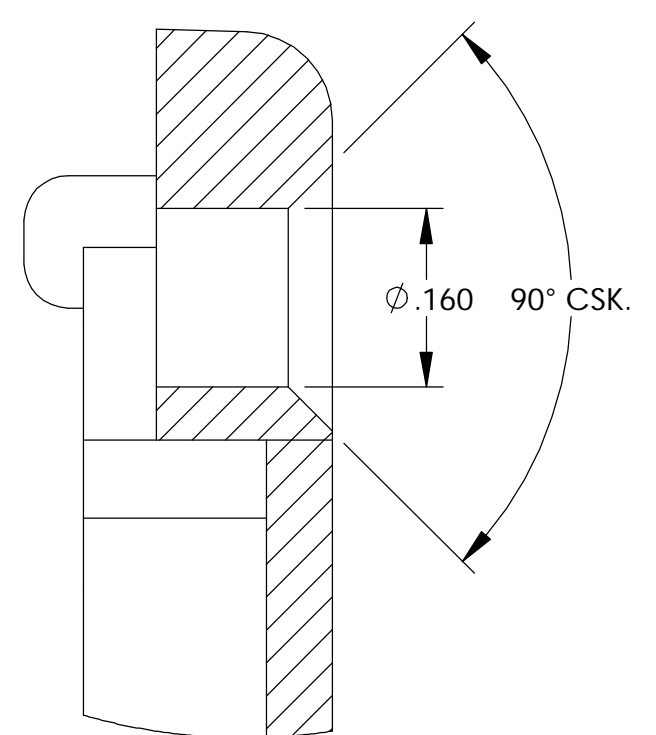

MATERIAL - ALUMINUM ALLOY #ADC-12
 FINISH - NATURAL (CONTACT BUD FACTORY FOR ALTERNATE FINISHES)
 GASKET - RATED IP65 NEOPRENE, SELF-ADHESIVE, 3mm THICK, COLOR BLACK
 SCREWS - STAINLESS STEEL, M3.5 x 12mm LG., CSK. HEAD, SELF-THREADING

ALL HOLE DIAMETERS HAVE ±.005 TOLERANCE.
 ALL OTHER DIMENSIONS HAVE ±.015 TOLERANCE.
 ENCLOSURES ARE SHIPPED UNASSEMBLED WITH ALL ITEMS SHOWN.

DETAIL D
SCALE 6 : 1

BODY

SECTION A-A

COVER

SECTION C-C

SECTION B-B

PARTS LIST			
+/- .005 BETWEEN HOLE CENTERS +/- .015 FROM SHEARED EDGE +/- .032 FROM A BENT SURFACE +/- .062 BETWEEN ASSEMBLED SURFACES UNLESS OTHERWISE SPECIFIED		CAD GENERATED DRAWING. DO NOT MANUALLY UPDATE	
MATERIAL AS NOTED		APPROVALS	DATE
FINISH AS NOTED		DRAWN DAB	3-31-06
DO NOT SCALE DRAWING		CHECKED	
		APPROVED	
QTY.	USED ON	SCALE	REV.
		DWG. NO. CN-5713	
		CAD FILE:	SHEET 1 OF 1