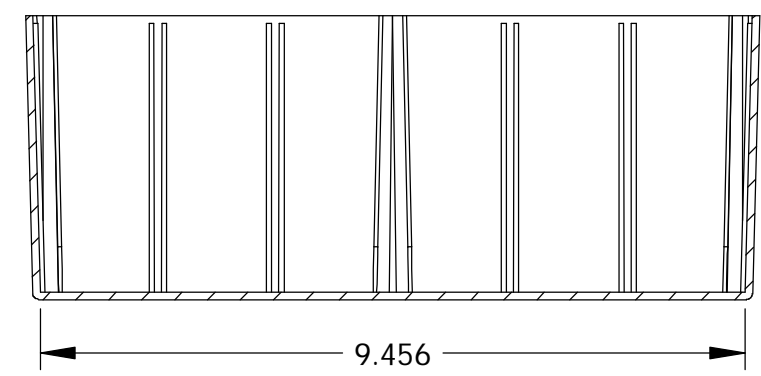

ALL HOLE DIAMETERS HAVE ±.005 TOLERANCE.
 ALL OTHER DIMENSIONS HAVE ±.015 TOLERANCE.
 ENCLOSURES ARE SHIPPED UNASSEMBLED WITH ALL ITEMS SHOWN.

DETAIL D
SCALE 6 : 1

BODY

SECTION A-A

COVER

SECTION C-C

SECTION B-B

PARTS LIST			
+/- .005 BETWEEN HOLE CENTERS +/- .015 FROM SHEARED EDGE +/- .032 FROM A BENT SURFACE +/- .062 BETWEEN ASSEMBLED SURFACES UNLESS OTHERWISE SPECIFIED		CAD GENERATED DRAWING. DO NOT MANUALLY UPDATE	
MATERIAL AS NOTED		APPROVALS	DATE
FINISH AS NOTED		DRAWN DAB	3-31-06
DO NOT SCALE DRAWING		CHECKED	
		APPROVED	
QTY.	USED ON	SCALE	REV.
		DWG. NO. CN-5713	
		CAD FILE:	SHEET 1 OF 1