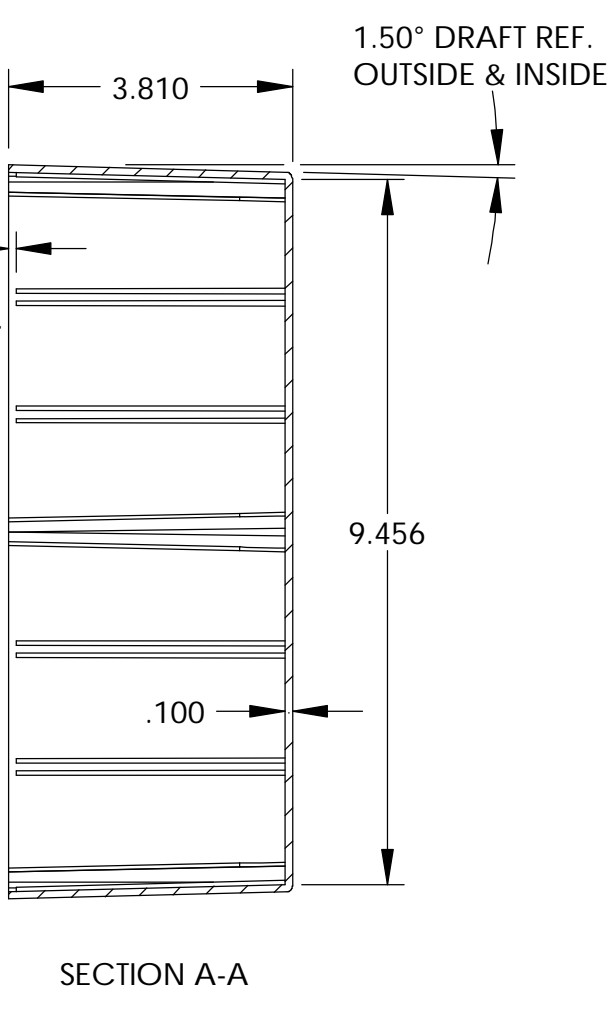

MATERIAL - ALUMINUM ALLOY #ADC-12
 FINISH - NATURAL (CONTACT BUD FACTORY FOR ALTERNATE FINISHES)
 GASKET - RATED IP65 NEOPRENE, SELF-ADHESIVE, 3mm THICK, COLOR BLACK
 SCREWS - STAINLESS STEEL, M3.5 x 12mm LG., CSK. HEAD, SELF-THREADING

ALL HOLE DIAMETERS HAVE ±.005 TOLERANCE.
 ALL OTHER DIMENSIONS HAVE ±.015 TOLERANCE.
 ENCLOSURES ARE SHIPPED UNASSEMBLED WITH ALL ITEMS SHOWN.

DETAIL D
SCALE 6 : 1

BODY

SECTION A-A

COVER

SECTION C-C

SECTION B-B

PARTS LIST			
+/- .005 BETWEEN HOLE CENTERS +/- .015 FROM SHEARED EDGE +/- .032 FROM A BENT SURFACE +/- .062 BETWEEN ASSEMBLED SURFACES UNLESS OTHERWISE SPECIFIED		CAD GENERATED DRAWING. DO NOT MANUALLY UPDATE	
MATERIAL AS NOTED		APPROVALS	DATE
FINISH AS NOTED		DRAWN DAB	3-31-06
DO NOT SCALE DRAWING		CHECKED	
		APPROVED	
QTY.	USED ON	SCALE	REV.
		DWG. NO. CN-5713	
		CAD FILE:	SHEET 1 OF 1