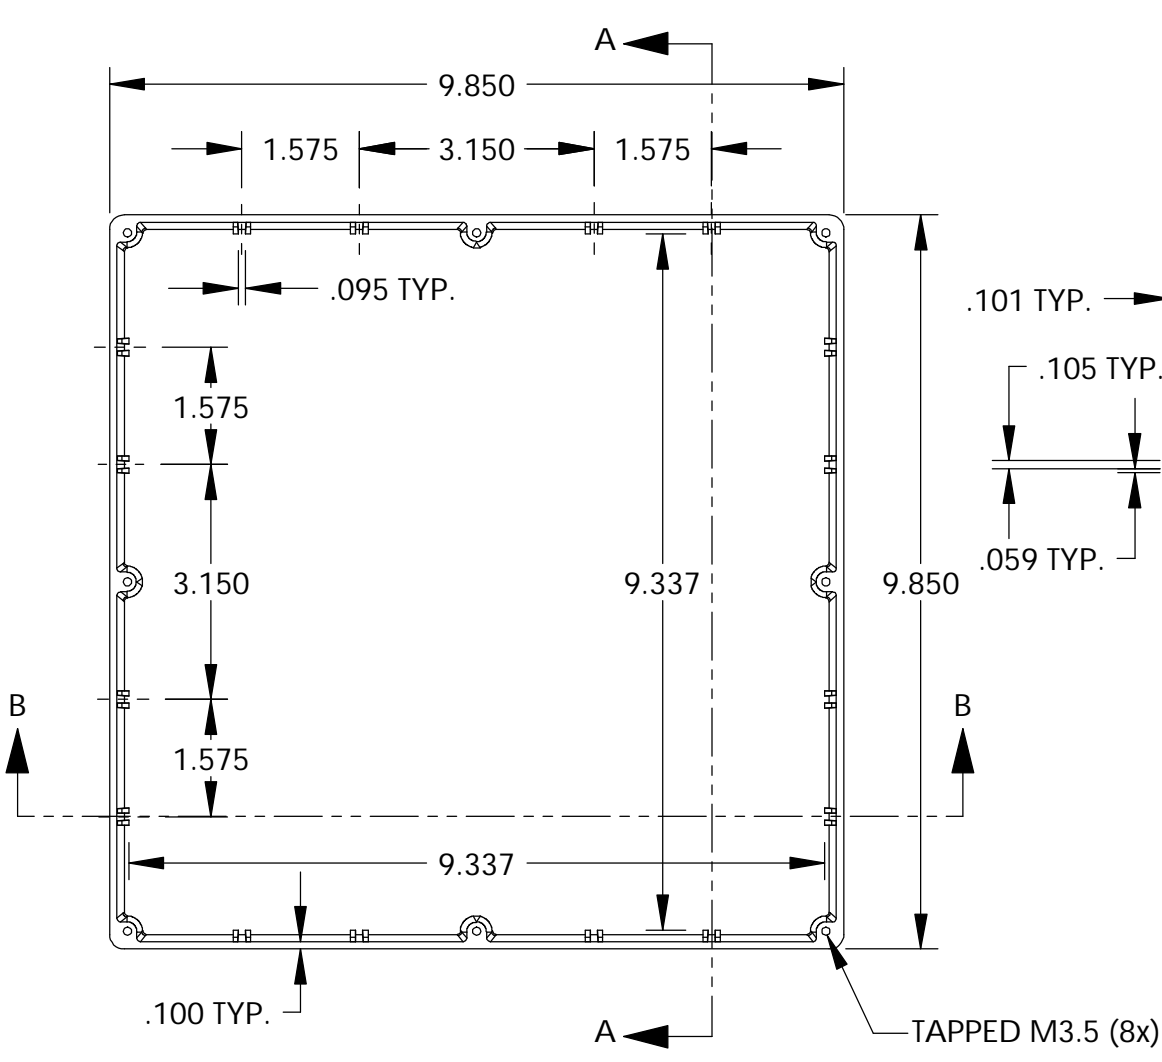

MATERIAL - ALUMINUM ALLOY #ADC-12
 FINISH - NATURAL (CONTACT BUD FACTORY FOR ALTERNATE FINISHES)
 GASKET - RATED IP65 NEOPRENE, SELF-ADHESIVE, 3mm THICK, COLOR BLACK
 SCREWS - STAINLESS STEEL, M3.5 x 12mm LG., CSK. HEAD, SELF-THREADING

ALL HOLE DIAMETERS HAVE ±.005 TOLERANCE.
 ALL OTHER DIMENSIONS HAVE ±.015 TOLERANCE.
 ENCLOSURES ARE SHIPPED UNASSEMBLED WITH ALL ITEMS SHOWN.

DETAIL D
SCALE 6 : 1

BODY

SECTION A-A

COVER

SECTION C-C

SECTION B-B

PARTS LIST			
+/- .005 BETWEEN HOLE CENTERS +/- .015 FROM SHEARED EDGE +/- .032 FROM A BENT SURFACE +/- .062 BETWEEN ASSEMBLED SURFACES UNLESS OTHERWISE SPECIFIED		CAD GENERATED DRAWING. DO NOT MANUALLY UPDATE	
MATERIAL AS NOTED		APPROVALS	DATE
FINISH AS NOTED		DRAWN DAB	3-31-06
DO NOT SCALE DRAWING		CHECKED	
		APPROVED	
QTY.	USED ON	SCALE	REV.
		DWG. NO. CN-5713	
		CAD FILE:	SHEET 1 OF 1