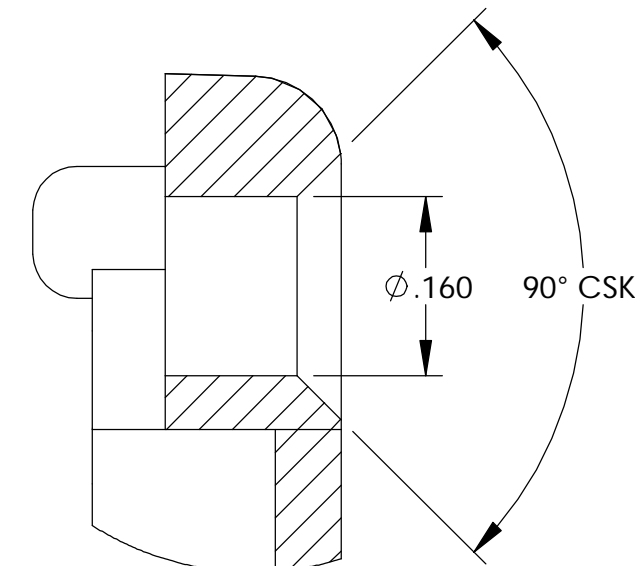

MATERIAL - ALUMINUM ALLOY #ADC-12
 FINISH - NATURAL (CONTACT BUD FACTORY FOR ALTERNATE FINISHES)
 GASKET - RATED IP65 NEOPRENE, SELF-ADHESIVE, 3mm THICK, COLOR BLACK
 SCREWS - STAINLESS STEEL, M3.5 x 12mm LG., CSK. HEAD, SELF-THREADING

ALL HOLE DIAMETERS HAVE ±.005 TOLERANCE.
 ALL OTHER DIMENSIONS HAVE ±.015 TOLERANCE.
 ENCLOSURES ARE SHIPPED UNASSEMBLED WITH ALL ITEMS SHOWN.

DETAIL D
SCALE 6 : 1

SECTION A-A

COVER

SECTION B-B

BODY

PARTS LIST			
±.005 BETWEEN HOLE CENTERS	CAD GENERATED DRAWING. DO NOT MANUALLY UPDATE	BUD INDUSTRIES INC.	
±.015 FROM SHEARED EDGE	APPROVALS	DATE	DIE CAST ALUMINUM ENCLOSURE
±.032 FROM A BENT SURFACE	DRAWN	4-3-06	
±.062 BETWEEN ASSEMBLED SURFACES	CHECKED		
UNLESS OTHERWISE SPECIFIED	APPROVED		
MATERIAL	AS NOTED		
FINISH	AS NOTED		
QTY.	USED ON	DO NOT SCALE DRAWING	SCALE
			DWG. NO. CN-6702
			REV.
			CAD FILE: SHEET 1 OF 1