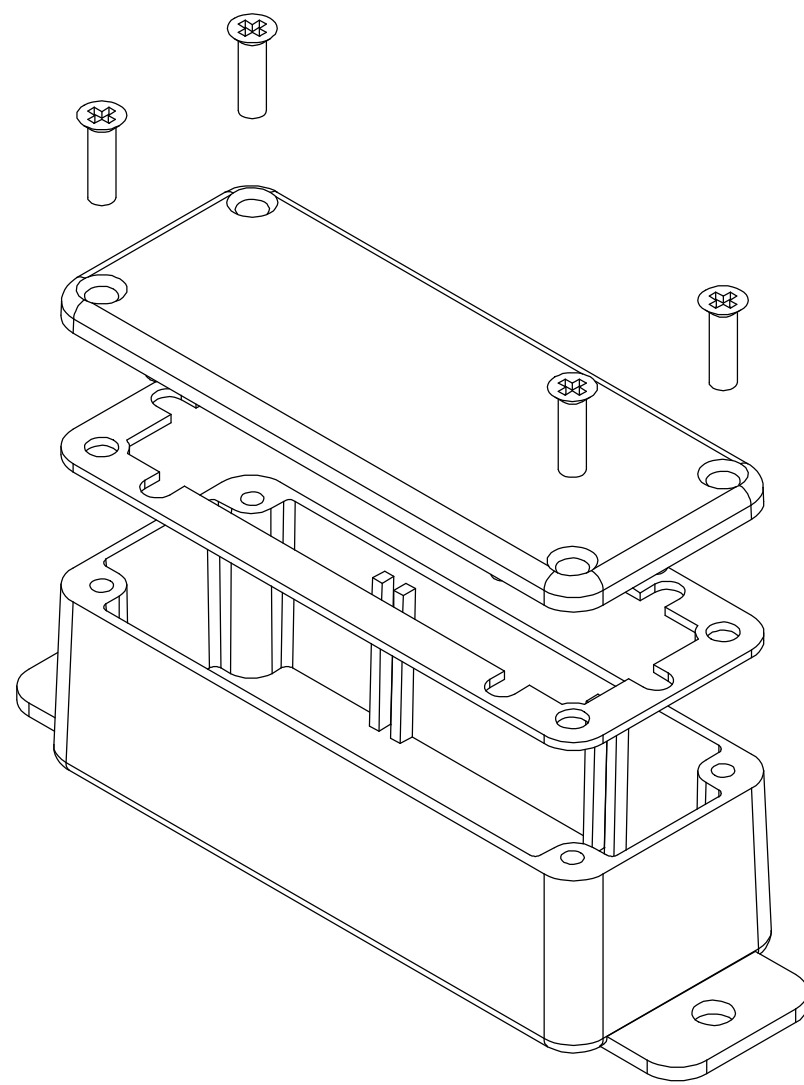

THE INFORMATION CONTAINED IN THIS DRAWING IS THE SOLE PROPERTY OF BUD INDUSTRIES INC. ANY REPRODUCTION IN PART OR WHOLE WITHOUT THE WRITTEN PERMISSION OF BUD INDUSTRIES INC. IS PROHIBITED.

DWG. NO.	CN-6702
ISSUE	REVISIONS

MATERIAL - ALUMINUM ALLOY #ADC-12
 FINISH - NATURAL (CONTACT BUD FACTORY FOR ALTERNATE FINISHES)
 GASKET - RATED IP65 NEOPRENE, SELF-ADHESIVE, 3mm THICK, COLOR BLACK
 SCREWS - STAINLESS STEEL, M3.5 x 12mm LG., CSK. HEAD, SELF-THREADING

ALL HOLE DIAMETERS HAVE ±.005 TOLERANCE.
 ALL OTHER DIMENSIONS HAVE ±.015 TOLERANCE.
 ENCLOSURES ARE SHIPPED UNASSEMBLED WITH ALL ITEMS SHOWN.

DETAIL D
SCALE 6 : 1

SECTION A-A

COVER

SECTION B-B

BODY

PARTS LIST			
±.005 BETWEEN HOLE CENTERS	CAD GENERATED DRAWING. DO NOT MANUALLY UPDATE	BUD INDUSTRIES INC.	
±.015 FROM SHEARED EDGE	APPROVALS	DATE	DIE CAST ALUMINUM ENCLOSURE
±.032 FROM A BENT SURFACE	DRAWN	4-3-06	
±.062 BETWEEN ASSEMBLED SURFACES	CHECKED		
UNLESS OTHERWISE SPECIFIED	APPROVED		
MATERIAL	AS NOTED		
FINISH	AS NOTED		
QTY.	USED ON	DO NOT SCALE DRAWING	SCALE
			DWG. NO. CN-6702
			REV.
			CAD FILE: SHEET 1 OF 1