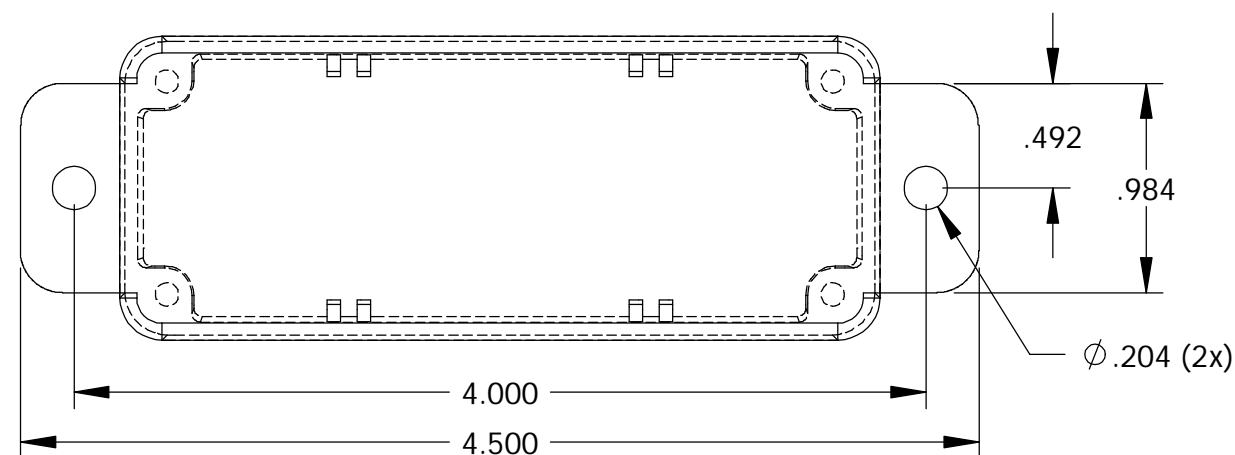

MATERIAL - ALUMINUM ALLOY #ADC-12
 FINISH - NATURAL (CONTACT BUD FACTORY FOR ALTERNATE FINISHES)
 GASKET - RATED IP65 NEOPRENE, SELF-ADHESIVE, 3mm THICK, COLOR BLACK
 SCREWS - STAINLESS STEEL, M3.5 x 12mm LG., CSK. HEAD, SELF-THREADING

ALL HOLE DIAMETERS HAVE ±.005 TOLERANCE.
 ALL OTHER DIMENSIONS HAVE ±.015 TOLERANCE.
 ENCLOSURES ARE SHIPPED UNASSEMBLED WITH ALL ITEMS SHOWN.

DETAIL D
SCALE 6 : 1

SECTION A-A

COVER

SECTION B-B

BODY

PARTS LIST			
±.005 BETWEEN HOLE CENTERS	CAD GENERATED DRAWING. DO NOT MANUALLY UPDATE	BUD INDUSTRIES INC.	
±.015 FROM SHEARED EDGE	APPROVALS	DATE	DIE CAST ALUMINUM ENCLOSURE
±.032 FROM A BENT SURFACE	DRAWN	4-3-06	
±.062 BETWEEN ASSEMBLED SURFACES	CHECKED		
UNLESS OTHERWISE SPECIFIED	APPROVED		
MATERIAL	AS NOTED		
FINISH	AS NOTED		
QTY.	USED ON	DO NOT SCALE DRAWING	SCALE
			DWG. NO. CN-6702
			REV.
			CAD FILE: SHEET 1 OF 1