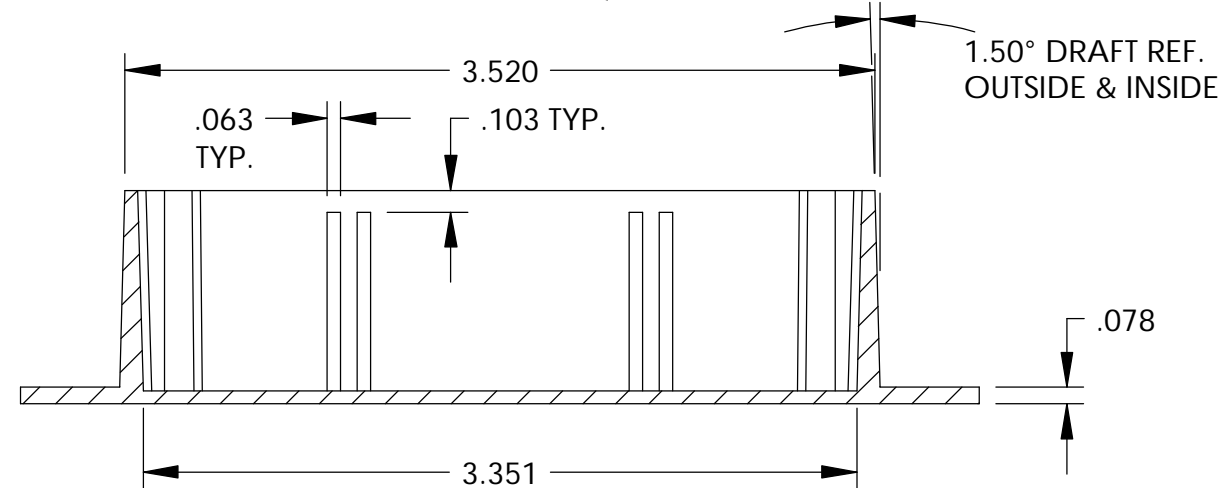

ALL HOLE DIAMETERS HAVE ±.005 TOLERANCE.
 ALL OTHER DIMENSIONS HAVE ±.015 TOLERANCE.
 ENCLOSURES ARE SHIPPED UNASSEMBLED WITH ALL ITEMS SHOWN.

DETAIL D
SCALE 6 : 1

SECTION A-A

COVER

SECTION B-B

BODY

PARTS LIST			
±.005 BETWEEN HOLE CENTERS	CAD GENERATED DRAWING. DO NOT MANUALLY UPDATE	BUD INDUSTRIES INC.	
±.015 FROM SHEARED EDGE	APPROVALS	DATE	DIE CAST ALUMINUM ENCLOSURE
±.032 FROM A BENT SURFACE	DRAWN	4-3-06	
±.062 BETWEEN ASSEMBLED SURFACES	CHECKED		
UNLESS OTHERWISE SPECIFIED	APPROVED		
MATERIAL	AS NOTED		
FINISH	AS NOTED		
QTY.	USED ON	DO NOT SCALE DRAWING	SCALE
			DWG. NO. CN-6702
			REV.
			CAD FILE: SHEET 1 OF 1