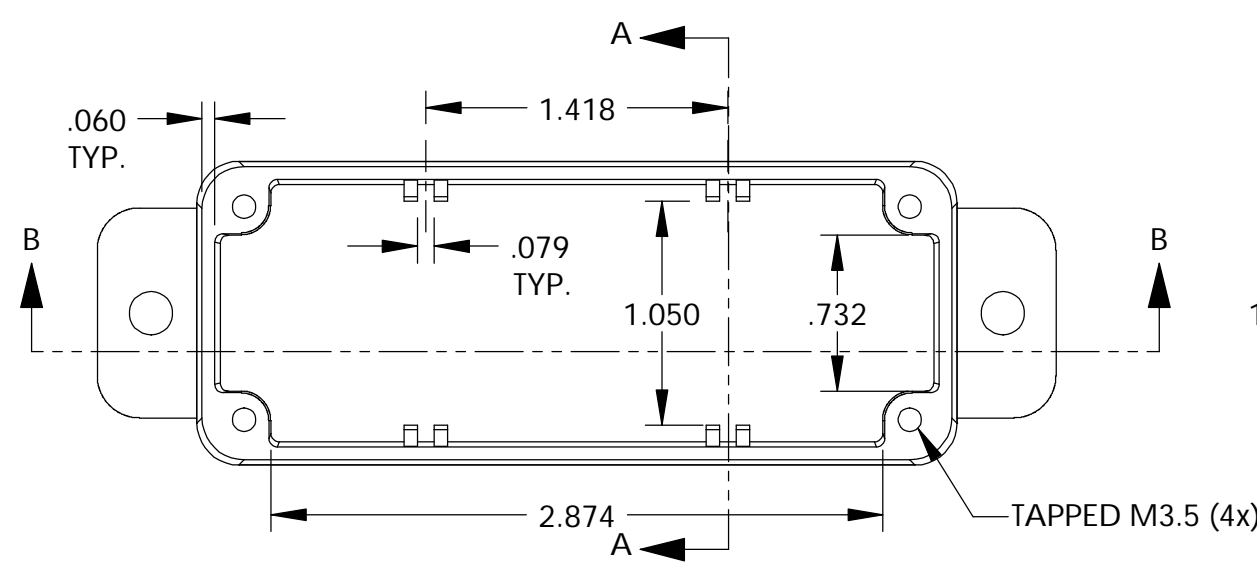

MATERIAL - ALUMINUM ALLOY #ADC-12
 FINISH - NATURAL (CONTACT BUD FACTORY FOR ALTERNATE FINISHES)
 GASKET - RATED IP65 NEOPRENE, SELF-ADHESIVE, 3mm THICK, COLOR BLACK
 SCREWS - STAINLESS STEEL, M3.5 x 12mm LG., CSK. HEAD, SELF-THREADING

ALL HOLE DIAMETERS HAVE ±.005 TOLERANCE.
 ALL OTHER DIMENSIONS HAVE ±.015 TOLERANCE.
 ENCLOSURES ARE SHIPPED UNASSEMBLED WITH ALL ITEMS SHOWN.

DETAIL D
SCALE 6 : 1

SECTION A-A

COVER

SECTION B-B

BODY

PARTS LIST			
±.005 BETWEEN HOLE CENTERS	CAD GENERATED DRAWING. DO NOT MANUALLY UPDATE	BUD INDUSTRIES INC.	
±.015 FROM SHEARED EDGE	APPROVALS	DATE	DIE CAST ALUMINUM ENCLOSURE
±.032 FROM A BENT SURFACE	DRAWN	4-3-06	
±.062 BETWEEN ASSEMBLED SURFACES	CHECKED		
UNLESS OTHERWISE SPECIFIED	APPROVED		
MATERIAL	AS NOTED		
FINISH	AS NOTED		
QTY.	USED ON	DO NOT SCALE DRAWING	SCALE
			DWG. NO. CN-6702
			REV.
			CAD FILE: SHEET 1 OF 1