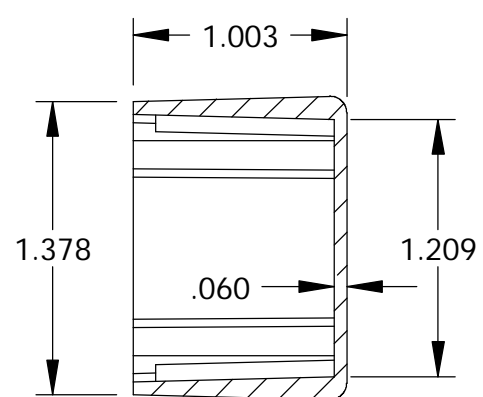

MATERIAL - ALUMINUM ALLOY #ADC-12
 FINISH - NATURAL (CONTACT BUD FACTORY FOR ALTERNATE FINISHES)
 GASKET - RATED IP65 NEOPRENE, SELF-ADHESIVE, 3mm THICK, COLOR BLACK
 SCREWS - STAINLESS STEEL, M3.5 x 12mm LG., CSK. HEAD, SELF-THREADING

ALL HOLE DIAMETERS HAVE ±.005 TOLERANCE.
 ALL OTHER DIMENSIONS HAVE ±.015 TOLERANCE.
 ENCLOSURES ARE SHIPPED UNASSEMBLED WITH ALL ITEMS SHOWN.

DETAIL D
SCALE 6 : 1

SECTION A-A

COVER

SECTION B-B

BODY

PARTS LIST			
±.005 BETWEEN HOLE CENTERS	CAD GENERATED DRAWING. DO NOT MANUALLY UPDATE	BUD INDUSTRIES INC.	
±.015 FROM SHEARED EDGE	APPROVALS	DATE	DIE CAST ALUMINUM ENCLOSURE
±.032 FROM A BENT SURFACE	DRAWN	4-3-06	
±.062 BETWEEN ASSEMBLED SURFACES	CHECKED		
UNLESS OTHERWISE SPECIFIED	APPROVED		
MATERIAL	AS NOTED		
FINISH	AS NOTED		
QTY.	USED ON	DO NOT SCALE DRAWING	SCALE
			DWG. NO. CN-6702
			REV.
			CAD FILE: SHEET 1 OF 1