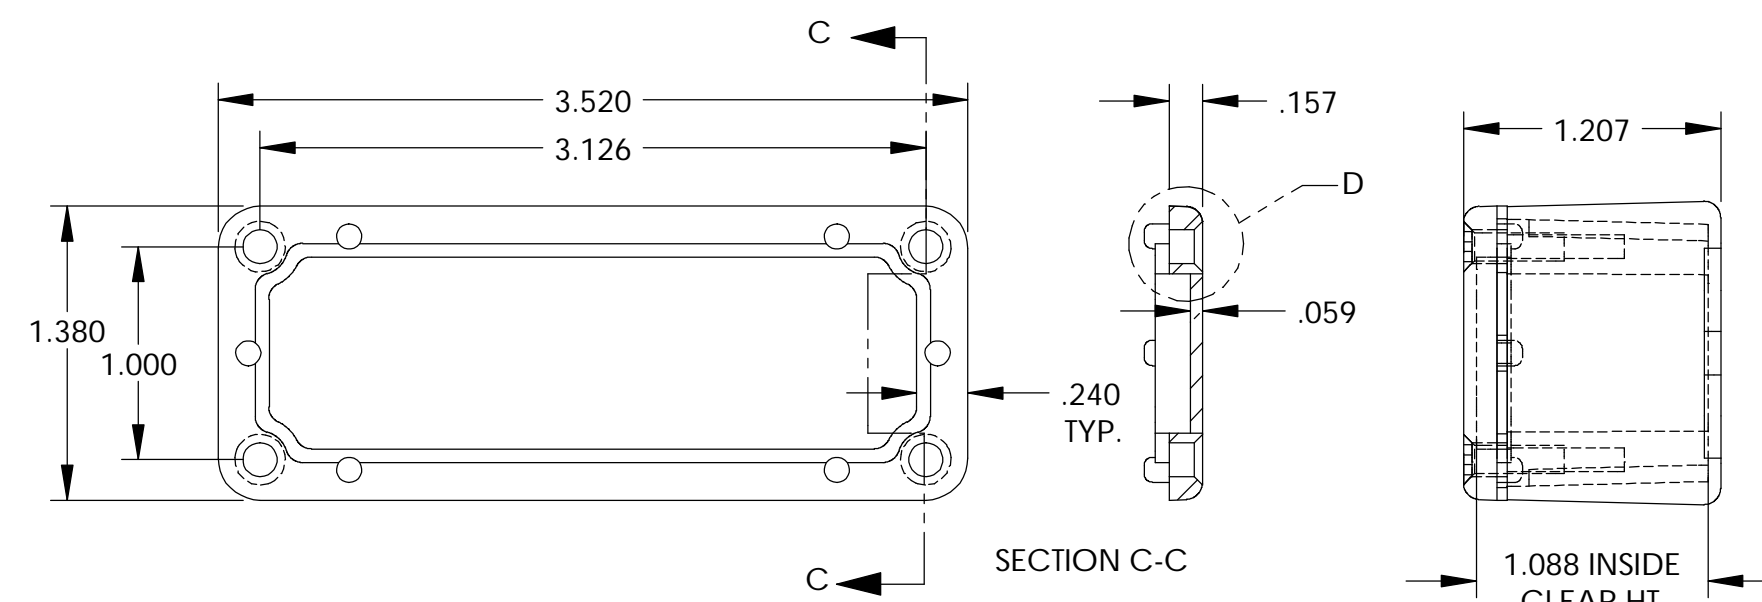

MATERIAL - ALUMINUM ALLOY #ADC-12
 FINISH - NATURAL (CONTACT BUD FACTORY FOR ALTERNATE FINISHES)
 GASKET - RATED IP65 NEOPRENE, SELF-ADHESIVE, 3mm THICK, COLOR BLACK
 SCREWS - STAINLESS STEEL, M3.5 x 12mm LG., CSK. HEAD, SELF-THREADING

ALL HOLE DIAMETERS HAVE ±.005 TOLERANCE.
 ALL OTHER DIMENSIONS HAVE ±.015 TOLERANCE.
 ENCLOSURES ARE SHIPPED UNASSEMBLED WITH ALL ITEMS SHOWN.

DETAIL D
SCALE 6 : 1

SECTION A-A

COVER

SECTION B-B

BODY

PARTS LIST			
±.005 BETWEEN HOLE CENTERS	CAD GENERATED DRAWING. DO NOT MANUALLY UPDATE	BUD INDUSTRIES INC.	
±.015 FROM SHEARED EDGE	APPROVALS	DATE	DIE CAST ALUMINUM ENCLOSURE
±.032 FROM A BENT SURFACE	DRAWN	4-3-06	
±.062 BETWEEN ASSEMBLED SURFACES	CHECKED		
UNLESS OTHERWISE SPECIFIED	APPROVED		
MATERIAL	AS NOTED		
FINISH	AS NOTED		
QTY.	USED ON	DO NOT SCALE DRAWING	SCALE
			DWG. NO. CN-6702
			REV.
			CAD FILE: SHEET 1 OF 1