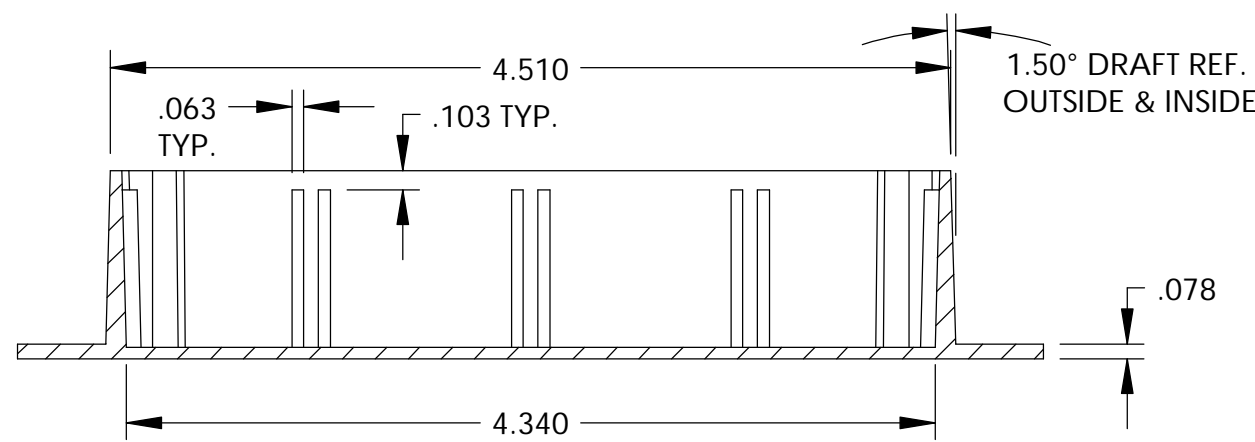

ALL HOLE DIAMETERS HAVE ±.005 TOLERANCE.  
 ALL OTHER DIMENSIONS HAVE ±.015 TOLERANCE.  
 ENCLOSURES ARE SHIPPED UNASSEMBLED WITH ALL ITEMS SHOWN.

DETAIL D  
SCALE 6:1

SECTION A-A

COVER

SECTION C-C

SECTION B-B

BODY

PARTS LIST		BUD INDUSTRIES INC.	
+/- .005 BETWEEN HOLE CENTERS +/- .015 FROM SHEARED EDGE +/- .032 FROM A BENT SURFACE +/- .062 BETWEEN ASSEMBLED SURFACES UNLESS OTHERWISE SPECIFIED		CAD GENERATED DRAWING. DO NOT MANUALLY UPDATE	
MATERIAL		APPROVALS	DATE
FINISH		DRAWN	CHECKED
AS NOTED		DAB	4-3-06
AS NOTED		APPROVED	
QTY.	USED ON	SCALE	REV.
	DO NOT SCALE DRAWING	CN-6703	
		CAD FILE:	SHEET 1 OF 1