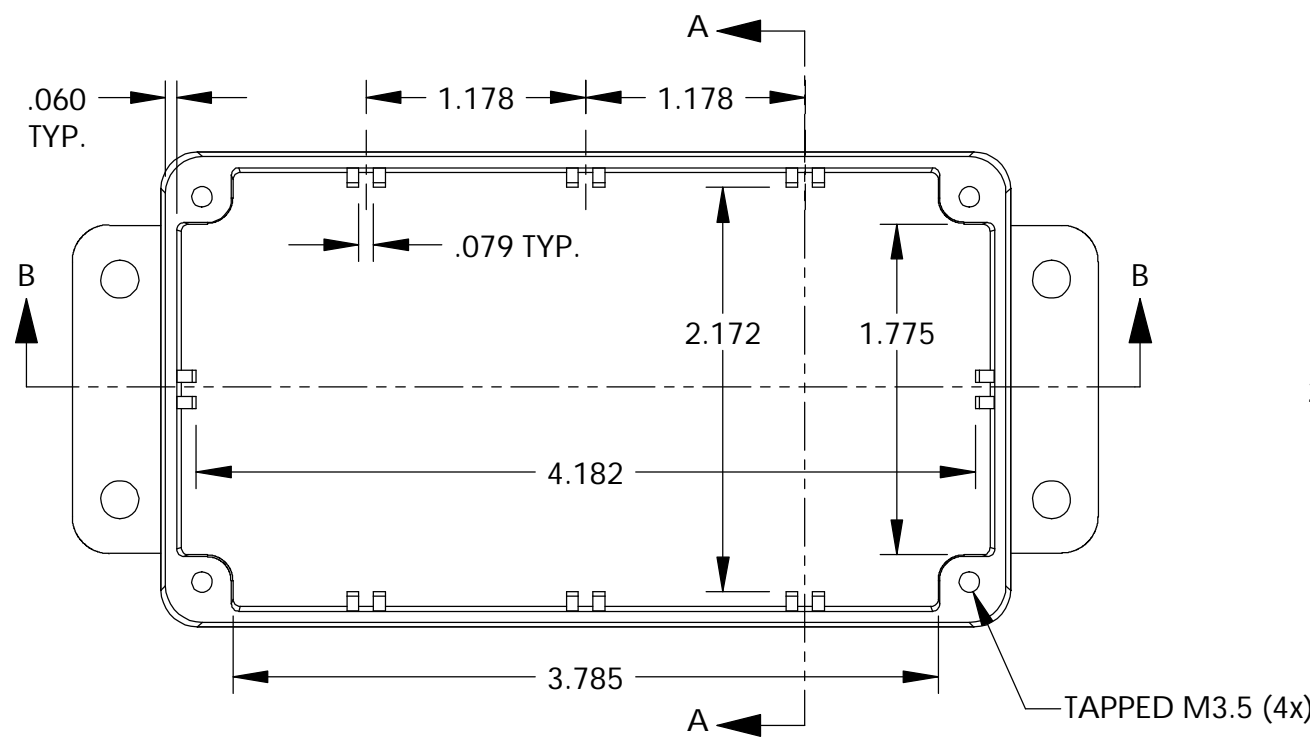

MATERIAL - ALUMINUM ALLOY #ADC-12  
 FINISH - NATURAL (CONTACT BUD FACTORY FOR ALTERNATE FINISHES)  
 GASKET - RATED IP65 NEOPRENE, SELF-ADHESIVE, 3mm THICK, COLOR BLACK  
 SCREWS - STAINLESS STEEL, M3.5 x 12mm LG., CSK. HEAD, SELF-THREADING

ALL HOLE DIAMETERS HAVE ±.005 TOLERANCE.  
 ALL OTHER DIMENSIONS HAVE ±.015 TOLERANCE.  
 ENCLOSURES ARE SHIPPED UNASSEMBLED WITH ALL ITEMS SHOWN.

DETAIL D  
SCALE 6:1

SECTION A-A

COVER

SECTION C-C

SECTION B-B

BODY

PARTS LIST		BUD INDUSTRIES INC.	
+/- .005 BETWEEN HOLE CENTERS +/- .015 FROM SHEARED EDGE +/- .032 FROM A BENT SURFACE +/- .062 BETWEEN ASSEMBLED SURFACES UNLESS OTHERWISE SPECIFIED		CAD GENERATED DRAWING. DO NOT MANUALLY UPDATE	
MATERIAL		APPROVALS	DATE
FINISH		DRAWN	CHECKED
AS NOTED		DAB	4-3-06
AS NOTED		APPROVED	
QTY.	USED ON	SCALE	REV.
	DO NOT SCALE DRAWING	CN-6703	
		CAD FILE:	SHEET 1 OF 1