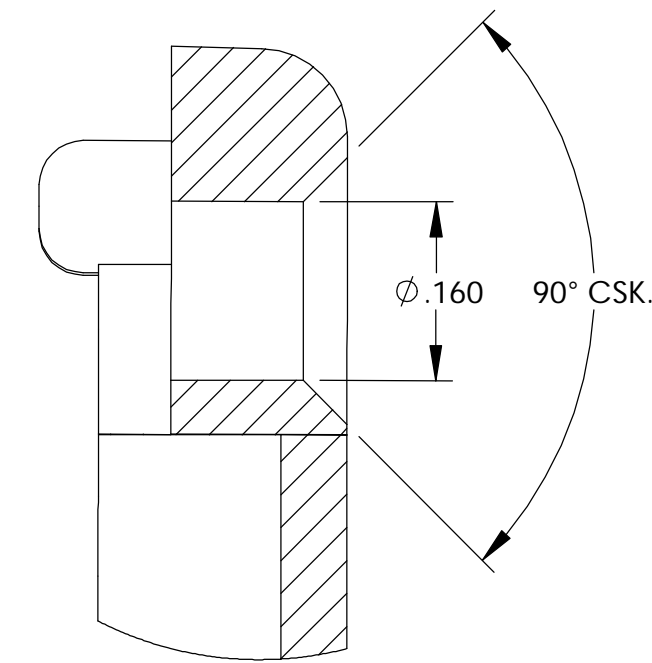

MATERIAL - ALUMINUM ALLOY #ADC-12  
 FINISH - NATURAL (CONTACT BUD FACTORY FOR ALTERNATE FINISHES)  
 GASKET - RATED IP65 NEOPRENE, SELF-ADHESIVE, 3mm THICK, COLOR BLACK  
 SCREWS - STAINLESS STEEL, M3.5 x 12mm LG., CSK. HEAD, SELF-THREADING

ALL HOLE DIAMETERS HAVE ±.005 TOLERANCE.  
 ALL OTHER DIMENSIONS HAVE ±.015 TOLERANCE.  
 ENCLOSURES ARE SHIPPED UNASSEMBLED WITH ALL ITEMS SHOWN.

DETAIL D  
SCALE 6:1

SECTION A-A

COVER

SECTION C-C

SECTION B-B

BODY

PARTS LIST		BUD INDUSTRIES INC.	
+/- .005 BETWEEN HOLE CENTERS +/- .015 FROM SHEARED EDGE +/- .032 FROM A BENT SURFACE +/- .062 BETWEEN ASSEMBLED SURFACES UNLESS OTHERWISE SPECIFIED		CAD GENERATED DRAWING. DO NOT MANUALLY UPDATE	
MATERIAL		APPROVALS	DATE
FINISH		DRAWN	CHECKED
AS NOTED		DAB	4-3-06
AS NOTED		APPROVED	
QTY.	USED ON	SCALE	REV.
	DO NOT SCALE DRAWING	CN-6703	
		CAD FILE:	SHEET 1 OF 1