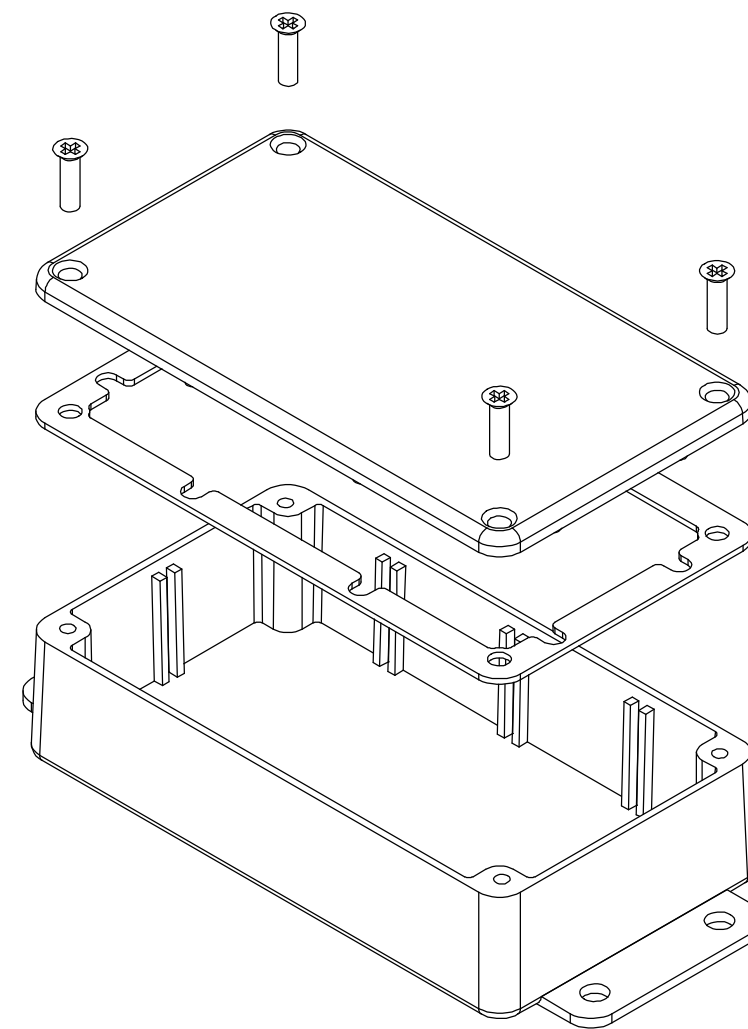

THE INFORMATION CONTAINED IN THIS DRAWING IS THE SOLE PROPERTY OF BUD INDUSTRIES INC. ANY REPRODUCTION IN PART OR WHOLE WITHOUT THE WRITTEN PERMISSION OF BUD INDUSTRIES INC. IS PROHIBITED.

DWG. NO.	CN-6703
ISSUE	REVISIONS

MATERIAL - ALUMINUM ALLOY #ADC-12  
 FINISH - NATURAL (CONTACT BUD FACTORY FOR ALTERNATE FINISHES)  
 GASKET - RATED IP65 NEOPRENE, SELF-ADHESIVE, 3mm THICK, COLOR BLACK  
 SCREWS - STAINLESS STEEL, M3.5 x 12mm LG., CSK. HEAD, SELF-THREADING

ALL HOLE DIAMETERS HAVE ±.005 TOLERANCE.  
 ALL OTHER DIMENSIONS HAVE ±.015 TOLERANCE.  
 ENCLOSURES ARE SHIPPED UNASSEMBLED WITH ALL ITEMS SHOWN.

DETAIL D  
SCALE 6:1

SECTION A-A

COVER

SECTION C-C

SECTION B-B