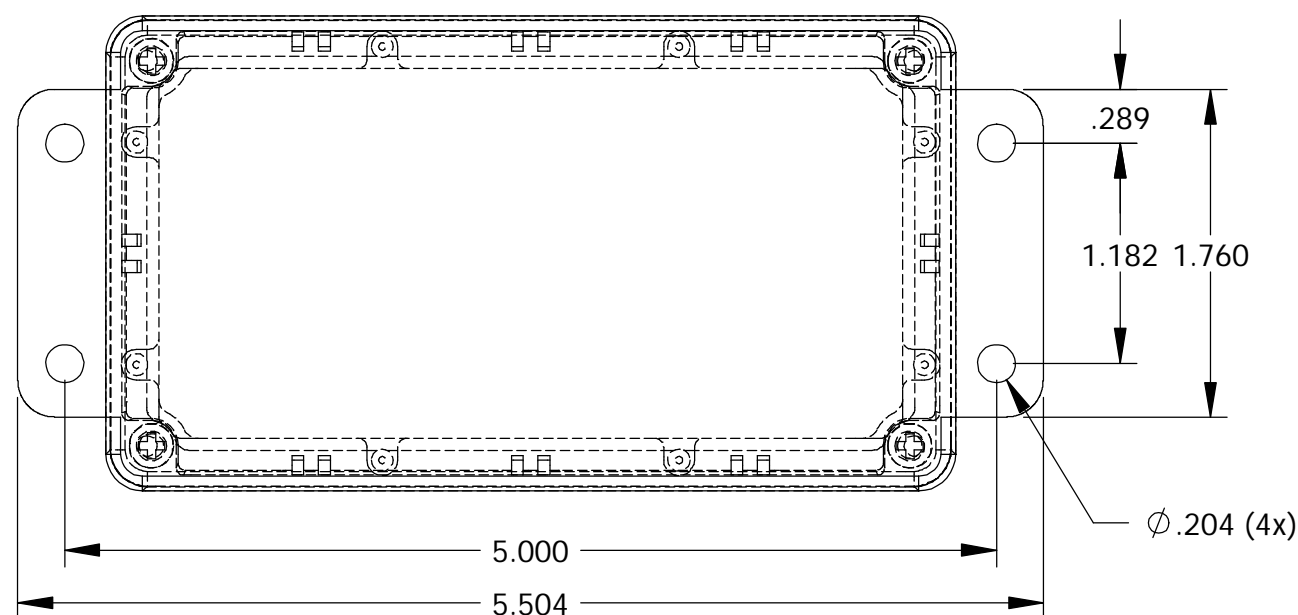

MATERIAL - ALUMINUM ALLOY #ADC-12  
 FINISH - NATURAL (CONTACT BUD FACTORY FOR ALTERNATE FINISHES)  
 GASKET - RATED IP65 NEOPRENE, SELF-ADHESIVE, 3mm THICK, COLOR BLACK  
 SCREWS - STAINLESS STEEL, M3.5 x 12mm LG., CSK. HEAD, SELF-THREADING

ALL HOLE DIAMETERS HAVE ±.005 TOLERANCE.  
 ALL OTHER DIMENSIONS HAVE ±.015 TOLERANCE.  
 ENCLOSURES ARE SHIPPED UNASSEMBLED WITH ALL ITEMS SHOWN.

DETAIL D  
SCALE 6:1

SECTION A-A

COVER

SECTION C-C

SECTION B-B

BODY

PARTS LIST		BUD INDUSTRIES INC.	
+/- .005 BETWEEN HOLE CENTERS +/- .015 FROM SHEARED EDGE +/- .032 FROM A BENT SURFACE +/- .062 BETWEEN ASSEMBLED SURFACES UNLESS OTHERWISE SPECIFIED		CAD GENERATED DRAWING. DO NOT MANUALLY UPDATE	
MATERIAL		APPROVALS	DATE
FINISH		DRAWN	CHECKED
AS NOTED		DAB	4-3-06
AS NOTED		APPROVED	
QTY.	USED ON	SCALE	REV.
	DO NOT SCALE DRAWING	CN-6703	
		CAD FILE:	SHEET 1 OF 1