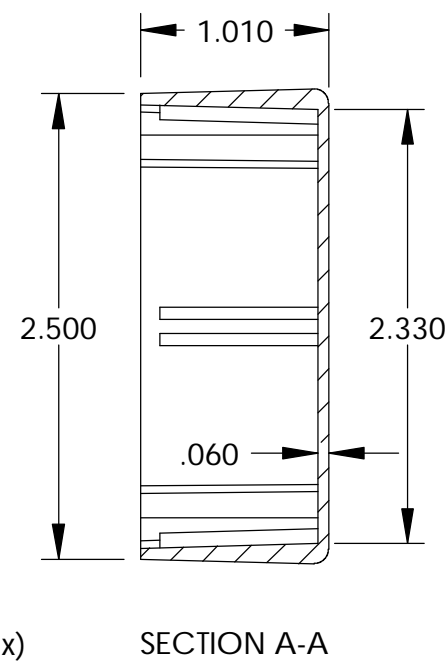

MATERIAL - ALUMINUM ALLOY #ADC-12  
 FINISH - NATURAL (CONTACT BUD FACTORY FOR ALTERNATE FINISHES)  
 GASKET - RATED IP65 NEOPRENE, SELF-ADHESIVE, 3mm THICK, COLOR BLACK  
 SCREWS - STAINLESS STEEL, M3.5 x 12mm LG., CSK. HEAD, SELF-THREADING

ALL HOLE DIAMETERS HAVE ±.005 TOLERANCE.  
 ALL OTHER DIMENSIONS HAVE ±.015 TOLERANCE.  
 ENCLOSURES ARE SHIPPED UNASSEMBLED WITH ALL ITEMS SHOWN.

DETAIL D  
SCALE 6:1

SECTION A-A

COVER

SECTION C-C

SECTION B-B

BODY

PARTS LIST		BUD INDUSTRIES INC.	
+/- .005 BETWEEN HOLE CENTERS +/- .015 FROM SHEARED EDGE +/- .032 FROM A BENT SURFACE +/- .062 BETWEEN ASSEMBLED SURFACES UNLESS OTHERWISE SPECIFIED		CAD GENERATED DRAWING. DO NOT MANUALLY UPDATE	
MATERIAL		APPROVALS	DATE
FINISH		DRAWN	CHECKED
AS NOTED		DAB	4-3-06
AS NOTED		APPROVED	
QTY.	USED ON	SCALE	REV.
	DO NOT SCALE DRAWING	CN-6703	
		CAD FILE:	SHEET 1 OF 1