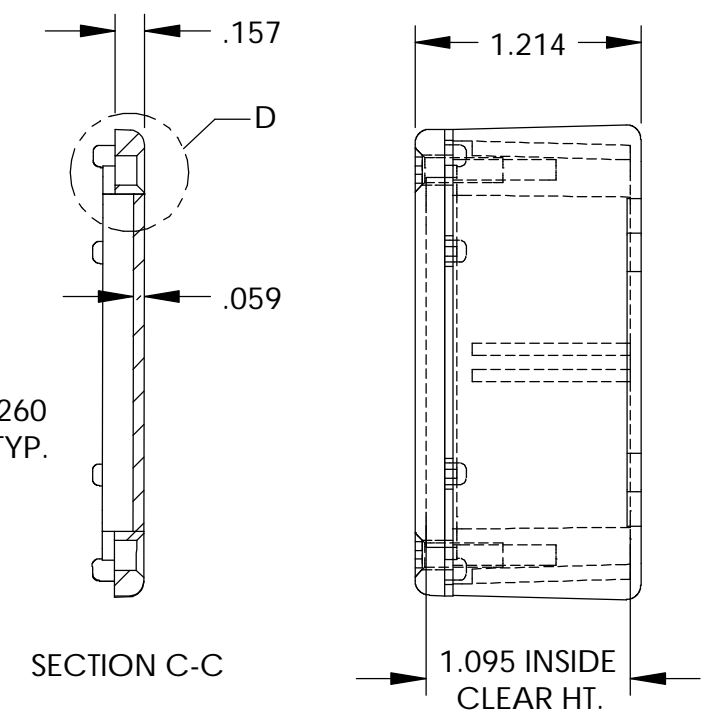

MATERIAL - ALUMINUM ALLOY #ADC-12  
 FINISH - NATURAL (CONTACT BUD FACTORY FOR ALTERNATE FINISHES)  
 GASKET - RATED IP65 NEOPRENE, SELF-ADHESIVE, 3mm THICK, COLOR BLACK  
 SCREWS - STAINLESS STEEL, M3.5 x 12mm LG., CSK. HEAD, SELF-THREADING

ALL HOLE DIAMETERS HAVE ±.005 TOLERANCE.  
 ALL OTHER DIMENSIONS HAVE ±.015 TOLERANCE.  
 ENCLOSURES ARE SHIPPED UNASSEMBLED WITH ALL ITEMS SHOWN.

DETAIL D  
SCALE 6:1

SECTION A-A

COVER

SECTION C-C

SECTION B-B

BODY

PARTS LIST		BUD INDUSTRIES INC.	
+/- .005 BETWEEN HOLE CENTERS +/- .015 FROM SHEARED EDGE +/- .032 FROM A BENT SURFACE +/- .062 BETWEEN ASSEMBLED SURFACES UNLESS OTHERWISE SPECIFIED		CAD GENERATED DRAWING. DO NOT MANUALLY UPDATE	
MATERIAL		APPROVALS	DATE
FINISH		DRAWN	CHECKED
AS NOTED		DAB	4-3-06
AS NOTED		APPROVED	
QTY.	USED ON	SCALE	REV.
	DO NOT SCALE DRAWING	CN-6703	
		CAD FILE:	SHEET 1 OF 1