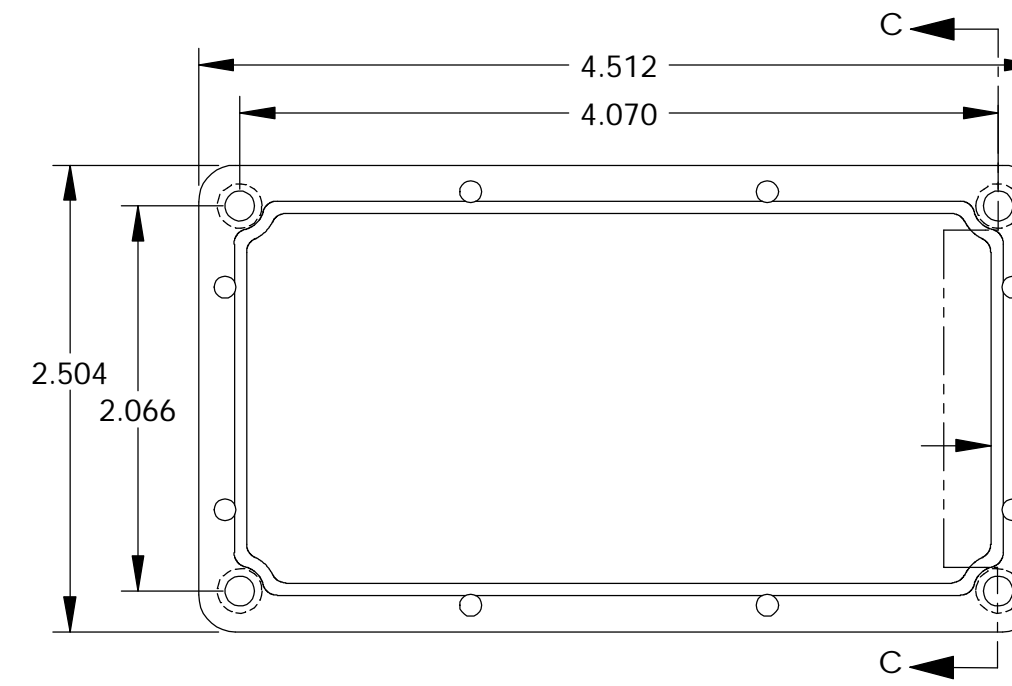

MATERIAL - ALUMINUM ALLOY #ADC-12  
 FINISH - NATURAL (CONTACT BUD FACTORY FOR ALTERNATE FINISHES)  
 GASKET - RATED IP65 NEOPRENE, SELF-ADHESIVE, 3mm THICK, COLOR BLACK  
 SCREWS - STAINLESS STEEL, M3.5 x 12mm LG., CSK. HEAD, SELF-THREADING

ALL HOLE DIAMETERS HAVE ±.005 TOLERANCE.  
 ALL OTHER DIMENSIONS HAVE ±.015 TOLERANCE.  
 ENCLOSURES ARE SHIPPED UNASSEMBLED WITH ALL ITEMS SHOWN.

DETAIL D  
SCALE 6:1

SECTION A-A

COVER

SECTION C-C

SECTION B-B

BODY

PARTS LIST		BUD INDUSTRIES INC.	
+/- .005 BETWEEN HOLE CENTERS +/- .015 FROM SHEARED EDGE +/- .032 FROM A BENT SURFACE +/- .062 BETWEEN ASSEMBLED SURFACES UNLESS OTHERWISE SPECIFIED		CAD GENERATED DRAWING. DO NOT MANUALLY UPDATE	
MATERIAL		APPROVALS	DATE
FINISH		DRAWN	CHECKED
AS NOTED		DAB	4-3-06
AS NOTED		APPROVED	
QTY.	USED ON	SCALE	REV.
	DO NOT SCALE DRAWING	CN-6703	
		CAD FILE:	SHEET 1 OF 1