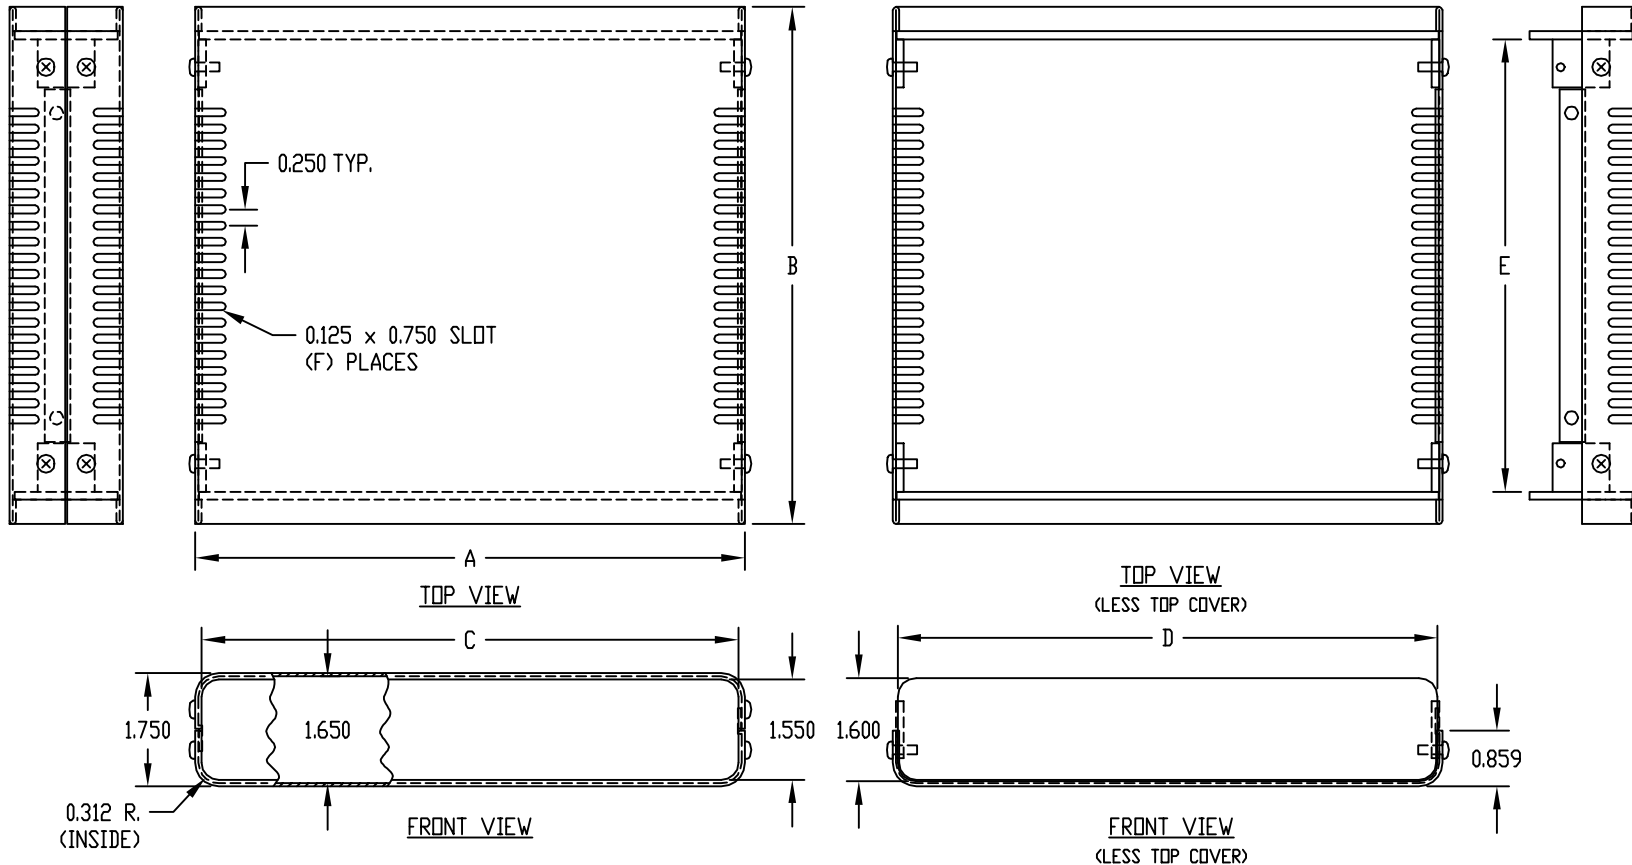

PART NAME	SLIMCAB SERIES CABINET	PART No.	CS-11221, CS-11223, CS-11225 & CS-11227
-----------	------------------------	----------	-----------------------------------------

**MATERIAL:**

COVERS \_\_\_\_\_ 0.050 THK. ALUMINUM  
 PANELS \_\_\_\_\_ 0.125 THK. ALUMINUM  
 BRACKETS \_\_\_\_\_ 0.120 THK. ALUMINUM

**FINISH:**

PANELS \_\_\_\_\_ NATURAL (UNPAINTED)-VINYL COVERED, (1) SIDE  
 BRACKETS \_\_\_\_\_ NATURAL (UNPAINTED)  
 COVERS \_\_\_\_\_ FLAT BLACK SMOOTH OR SAND TEXTURED

EIGHT (8) #6-32 x 3/8 LG. SCREWS SUPPLIED FOR ASSEMBLY.

FOUR (4) #F-3581 RUBBER FEET SUPPLIED.

PART NO.	A	B	C	D	E	F
CS-11221	8.500	8.000	8.300	8.350	7.000	80
CS-11223	8.500	16.000	8.300	8.350	15.000	192
CS-11225	17.000	8.000	16.800	16.850	7.000	80
CS-11227	17.000	16.000	16.800	16.850	15.000	192