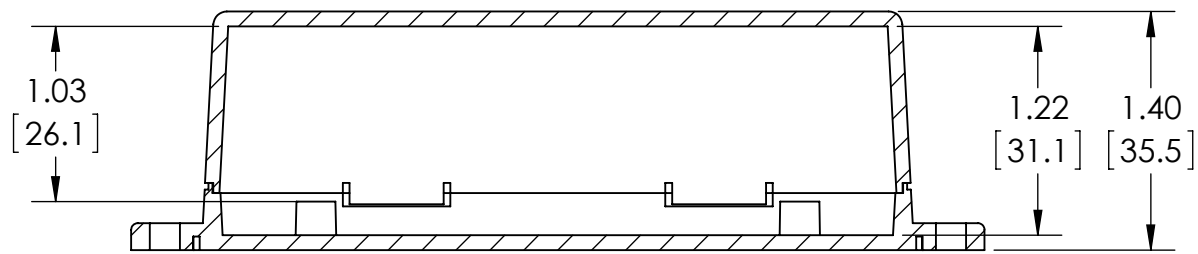

PART NAME

# SNAP UTILITY BOX

PART No.

CU-18428-B CU-18428-W

REVISION DATE

10-7-14

MATERIAL:  
ABS UL94-HB

COLOR:  
BLACK OR WHITE

DIMENSIONS IN INCH[MM]