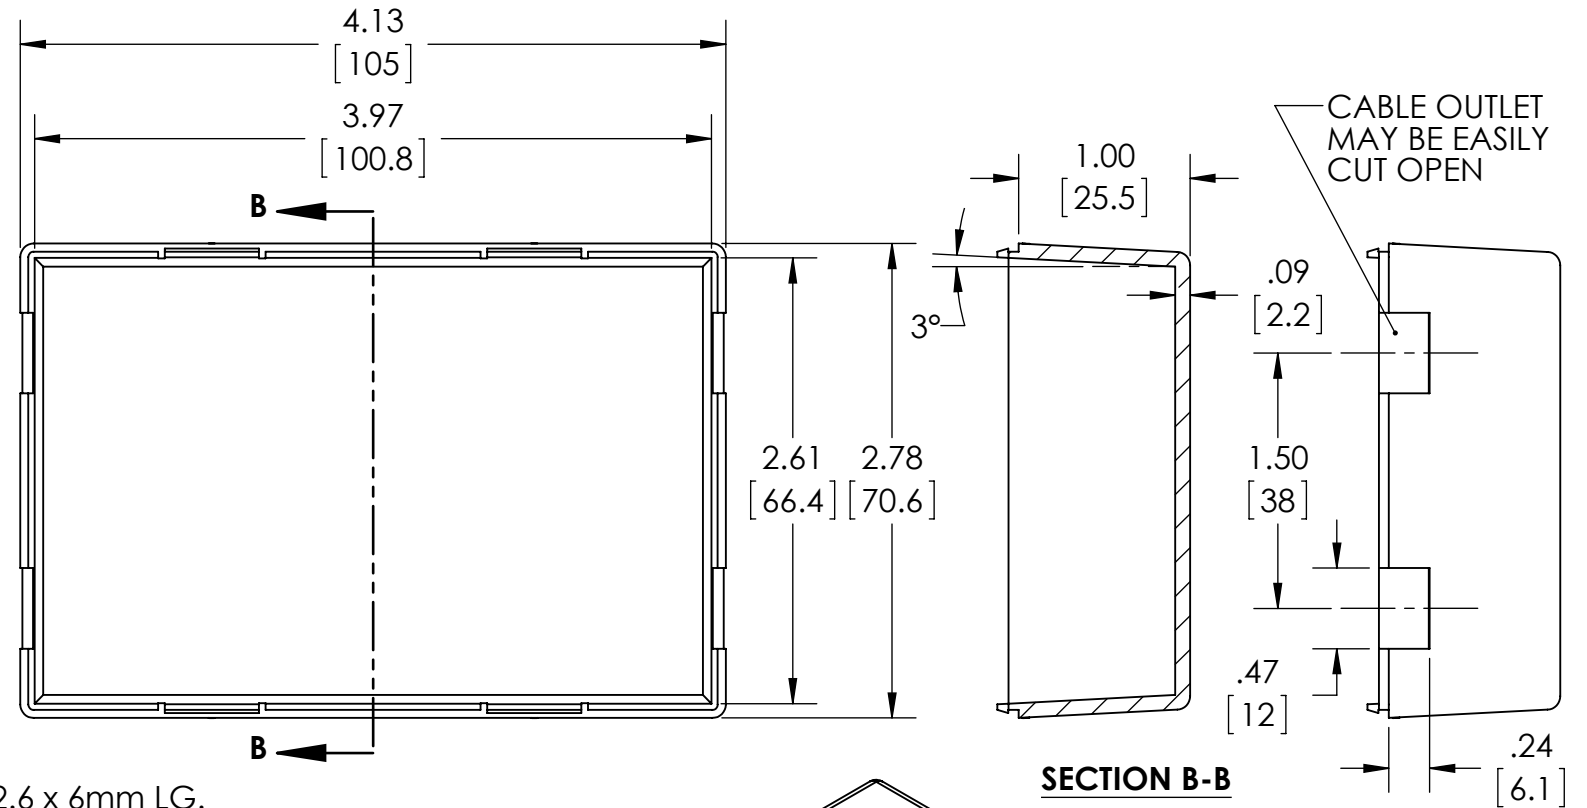

# SNAP UTILITY BOX

PART No.

CU-18428-B CU-18428-W

REVISION DATE

10-7-14

MATERIAL:  
ABS UL94-HB

COLOR:  
BLACK OR WHITE

DIMENSIONS IN INCH[MM]