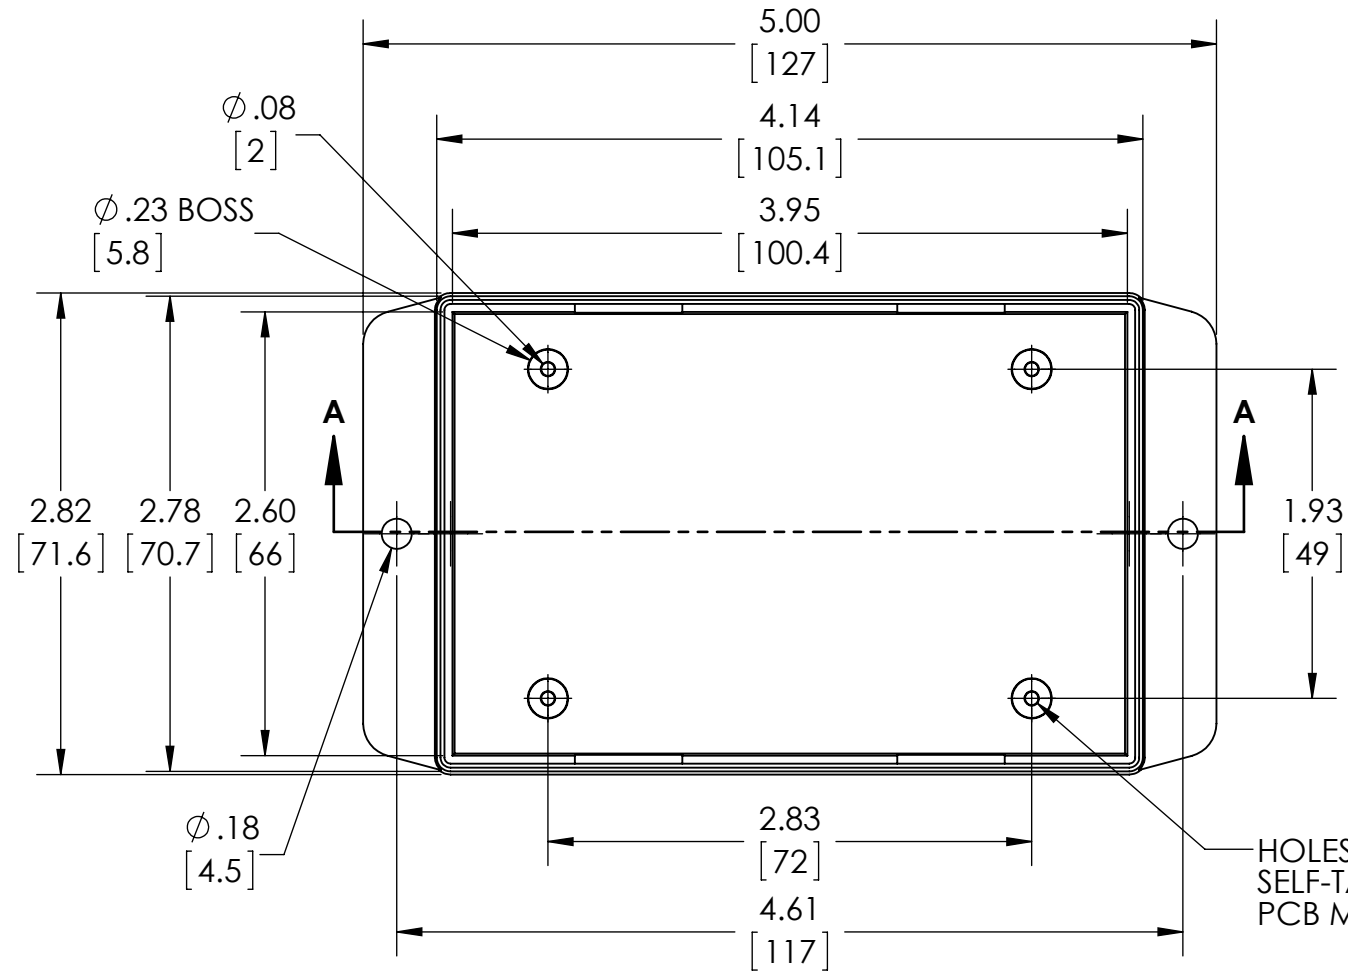

PART NAME

# SNAP UTILITY BOX

PART No.

CU-18428-B CU-18428-W

REVISION DATE

10-7-14

MATERIAL:  
ABS UL94-HB

COLOR:  
BLACK OR WHITE

DIMENSIONS IN INCH[MM]

DRAWING FOR REFERENCE