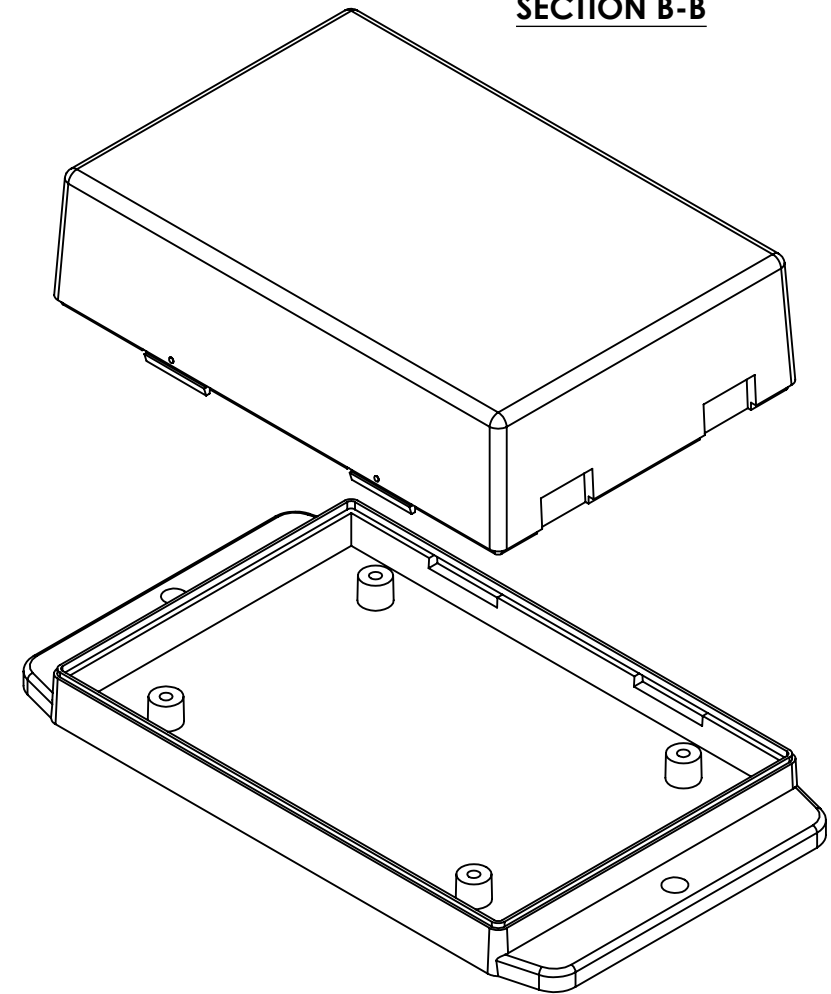

PART NAME

# SNAP UTILITY BOX

PART No.

CU-18428-B CU-18428-W

REVISION DATE

10-7-14

MATERIAL:  
ABS UL94-HB

COLOR:  
BLACK OR WHITE

DIMENSIONS IN INCH[MM]