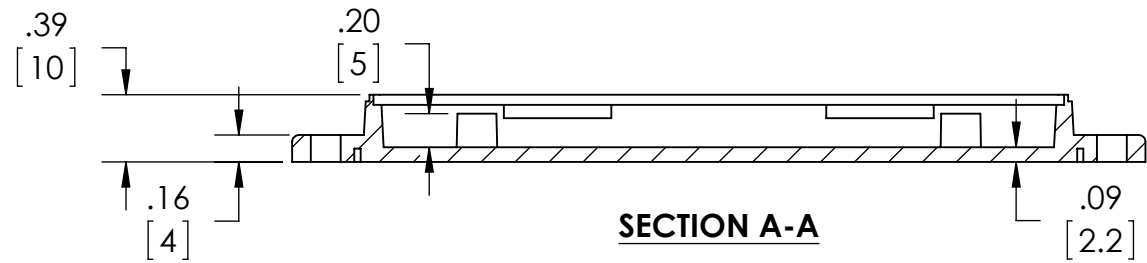

PART NAME

# SNAP UTILITY BOX

PART No.

CU-18428-B CU-18428-W

REVISION DATE

10-7-14

MATERIAL:  
ABS UL94-HB

COLOR:  
BLACK OR WHITE

DIMENSIONS IN INCH[MM]