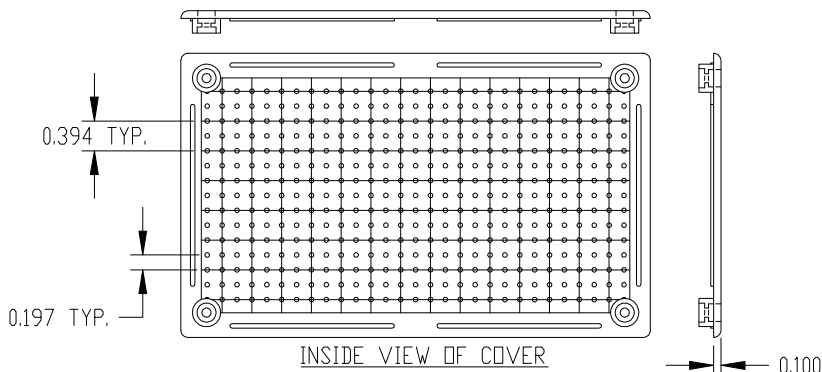

PART NAME

UTILIBOX (STYLE J)

PART No.

CU-1945

REV DATE

4-16-19

MATERIAL: ABS THERMOPLASTIC (UL94-HB RATED)
FINISH: BLACK TEXTURED
 FOUR (4) M2.6 x 0.394" LG. SCREWS (BLACK) SUPPLIED FOR ASSEMBLING COVER

NOTE: ALL DIMENSIONS HAVE ±0.015 TOLERANCE UNLESS OTHERWISE SPECIFIED
 * THESE INSIDE DIMENSIONS ARE TAKEN FROM CLOSED END OF THE BOX