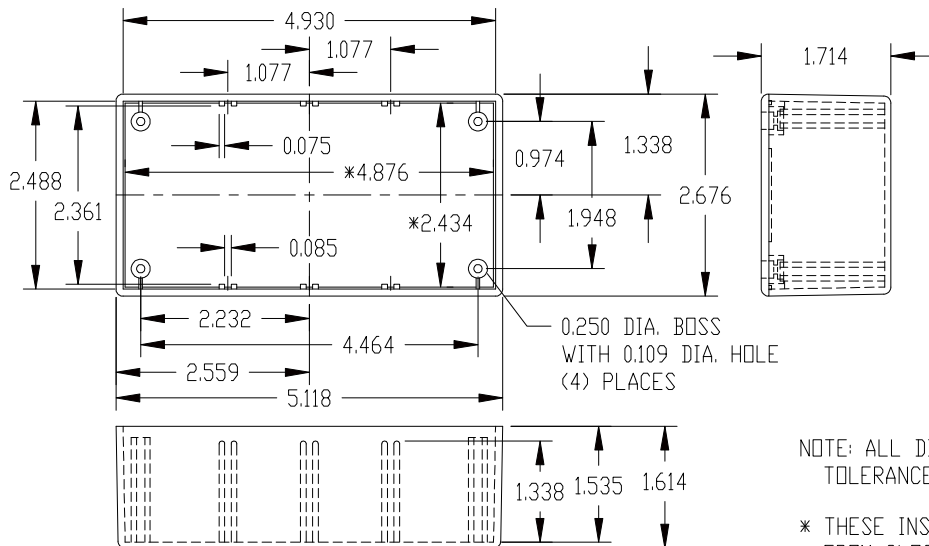

PART NAME

UTILIBOX (STYLE J)

PART No.

CU-1943

REV DATE

4-16-19

MATERIAL: ABS THERMOPLASTIC (UL94-HB RATED)
FINISH: BLACK TEXTURED
 FOUR (4) M2.6 x 0.394" LG. SCREWS (BLACK) SUPPLIED FOR ASSEMBLING COVER

NOTE: ALL DIMENSIONS HAVE ±0.015 TOLERANCE UNLESS OTHERWISE SPECIFIED
 * THESE INSIDE DIMENSIONS ARE TAKEN FROM CLOSED END OF THE BOX

PART NAME

UTILIBOX (STYLE J)

PART No.

CU-1945

REV DATE

4-16-19

MATERIAL: ABS THERMOPLASTIC (UL94-HB RATED)
FINISH: BLACK TEXTURED
 FOUR (4) M2.6 x 0.394" LG. SCREWS (BLACK) SUPPLIED FOR ASSEMBLING COVER

NOTE: ALL DIMENSIONS HAVE ±0.015 TOLERANCE UNLESS OTHERWISE SPECIFIED
 * THESE INSIDE DIMENSIONS ARE TAKEN FROM CLOSED END OF THE BOX