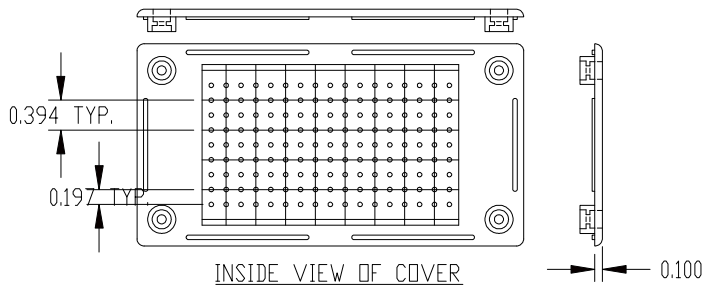

PART NAME

UTILIBOX (STYLE J)

PART No.

CU-1943

REV DATE

4-16-19

MATERIAL: ABS THERMOPLASTIC (UL94-HB RATED)
FINISH: BLACK TEXTURED
 FOUR (4) M2.6 x 0.394" LG. SCREWS (BLACK) SUPPLIED FOR ASSEMBLING COVER

NOTE: ALL DIMENSIONS HAVE ±0.015 TOLERANCE UNLESS OTHERWISE SPECIFIED
 * THESE INSIDE DIMENSIONS ARE TAKEN FROM CLOSED END OF THE BOX

PART NAME

UTILIBOX (STYLE J)

PART No.

CU-1945

REV DATE

4-16-19

MATERIAL: ABS THERMOPLASTIC (UL94-HB RATED)
FINISH: BLACK TEXTURED
 FOUR (4) M2.6 x 0.394" LG. SCREWS (BLACK) SUPPLIED FOR ASSEMBLING COVER

NOTE: ALL DIMENSIONS HAVE ±0.015 TOLERANCE UNLESS OTHERWISE SPECIFIED
 * THESE INSIDE DIMENSIONS ARE TAKEN FROM CLOSED END OF THE BOX