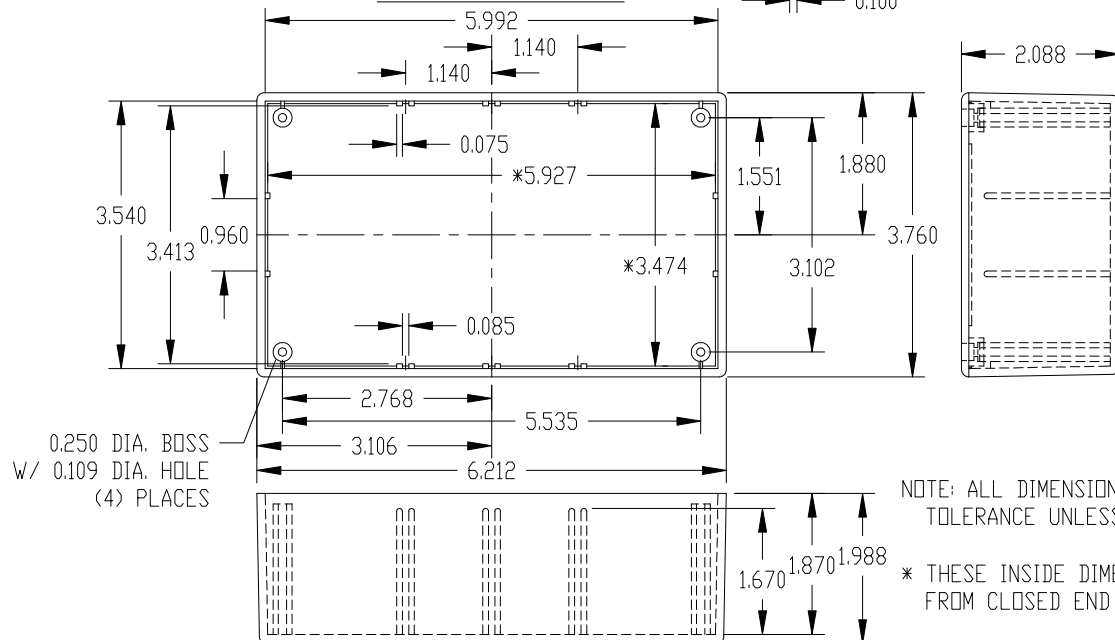

PART NAME

UTILIBOX (STYLE J)

PART No.

CU-1943

REV DATE

4-16-19

MATERIAL: ABS THERMOPLASTIC (UL94-HB RATED)
FINISH: BLACK TEXTURED
 FOUR (4) M2.6 x 0.394" LG. SCREWS (BLACK) SUPPLIED FOR ASSEMBLING COVER

NOTE: ALL DIMENSIONS HAVE ±0.015 TOLERANCE UNLESS OTHERWISE SPECIFIED
 * THESE INSIDE DIMENSIONS ARE TAKEN FROM CLOSED END OF THE BOX

PART NAME

UTILIBOX (STYLE J)

PART No.

CU-1945

REV DATE

4-16-19

MATERIAL: ABS THERMOPLASTIC (UL94-HB RATED)
FINISH: BLACK TEXTURED
 FOUR (4) M2.6 x 0.394" LG. SCREWS (BLACK) SUPPLIED FOR ASSEMBLING COVER

NOTE: ALL DIMENSIONS HAVE ±0.015 TOLERANCE UNLESS OTHERWISE SPECIFIED
 * THESE INSIDE DIMENSIONS ARE TAKEN FROM CLOSED END OF THE BOX