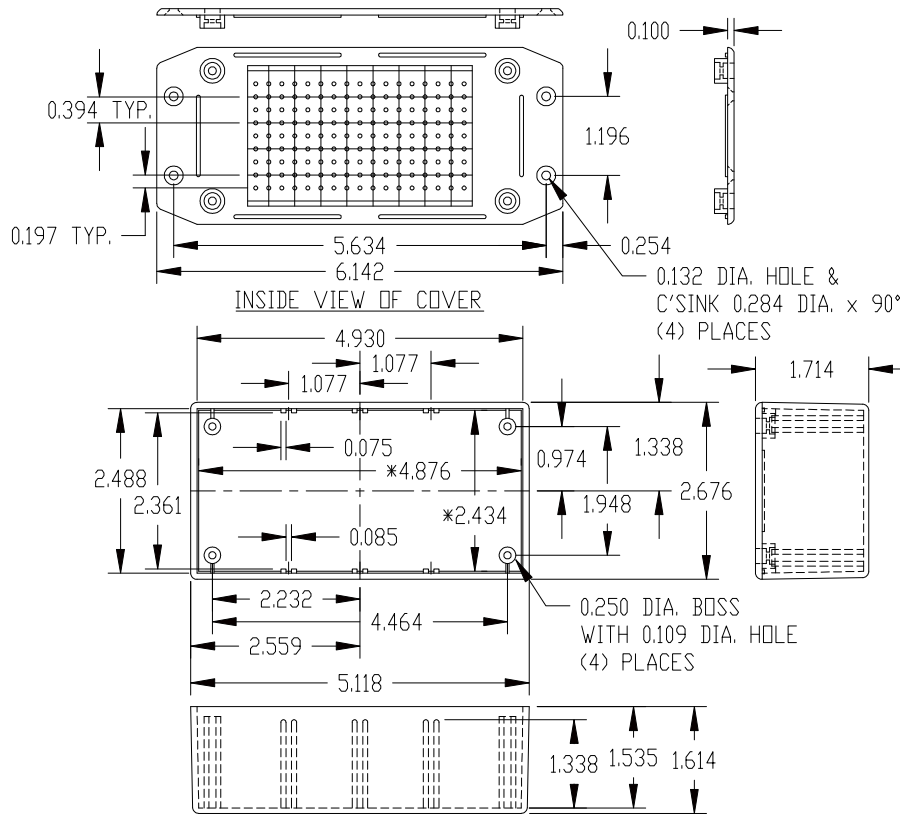

PART NAME

UTILIBOX (STYLE J)

PART No.

CU-1943-MB

REV DATE

4-16-19

MATERIAL: ABS THERMOPLASTIC (UL94-HB RATED)

FINISH: BLACK TEXTURED

FOUR (4) M2.6 x 0.394" LG. SCREWS (BLACK) SUPPLIED FOR ASSEMBLING COVER

NOTE: ALL DIMENSIONS HAVE ±0.015 TOLERANCE UNLESS OTHERWISE SPECIFIED

\* THESE INSIDE DIMENSIONS ARE TAKEN FROM CLOSED END OF THE BOX

PART NAME

UTILIBOX (STYLE J)

PART No.

CU-1945-MB

REV DATE

4-16-19

MATERIAL: ABS THERMOPLASTIC (UL94-HB RATED)

FINISH: BLACK TEXTURED