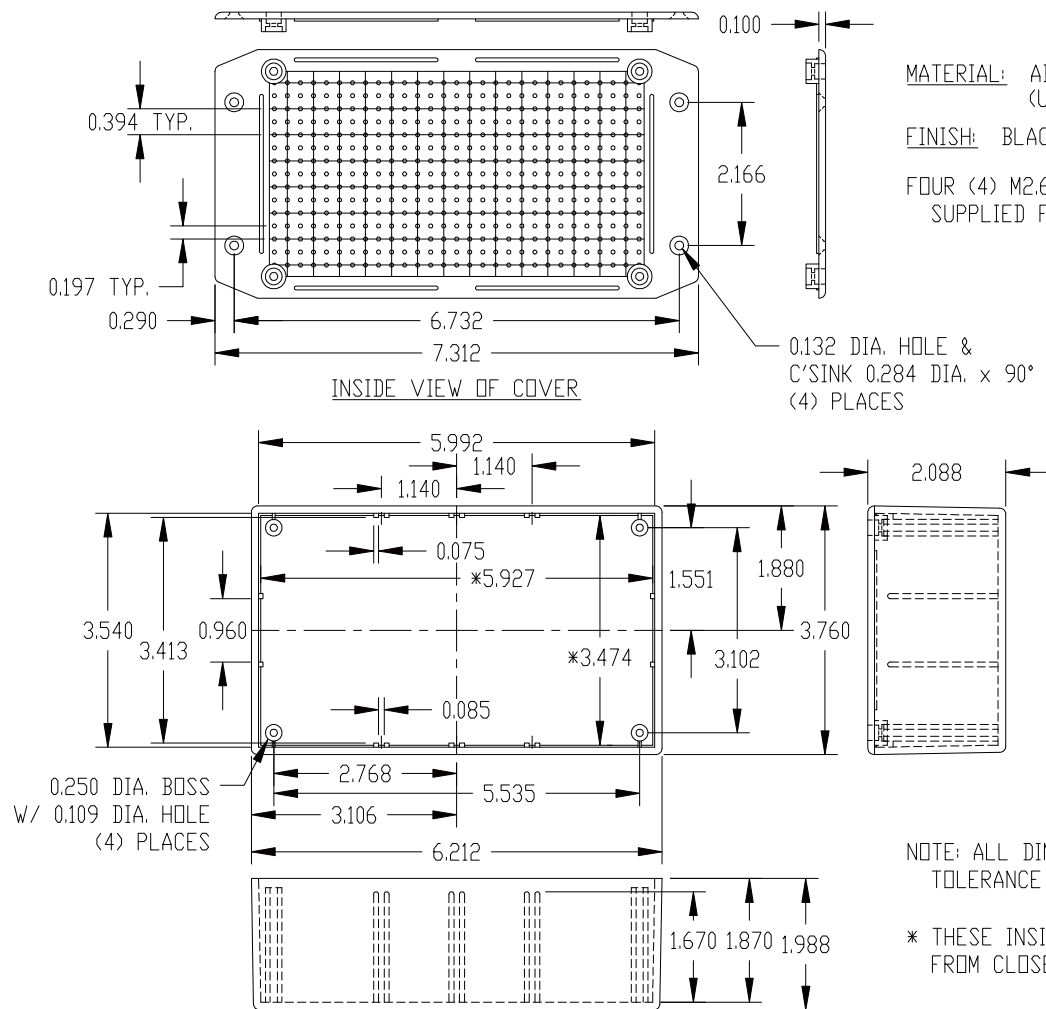

MATERIAL: ABS THERMOPLASTIC (UL94-HB RATED)

FINISH: BLACK TEXTURED

FOUR (4) M2.6 x 0.394" LG. SCREWS (BLACK) SUPPLIED FOR ASSEMBLING COVER

NOTE: ALL DIMENSIONS HAVE ±0.015 TOLERANCE UNLESS OTHERWISE SPECIFIED

* THESE INSIDE DIMENSIONS ARE TAKEN FROM CLOSED END OF THE BOX