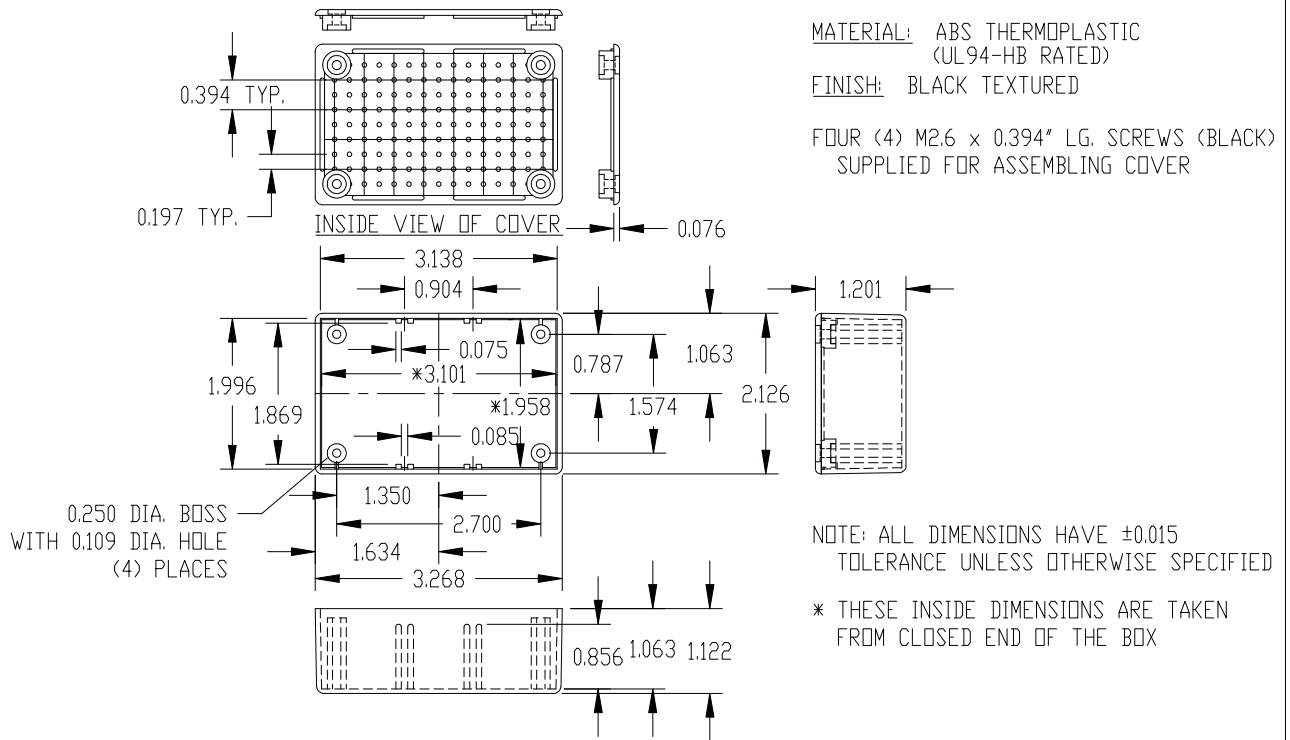

PART
NAME

UTILIBOX (STYLE J)

PART
No.

CU-1941

REV
DATE

4-16-19

PART
NAME

UTILIBOX (STYLE J)