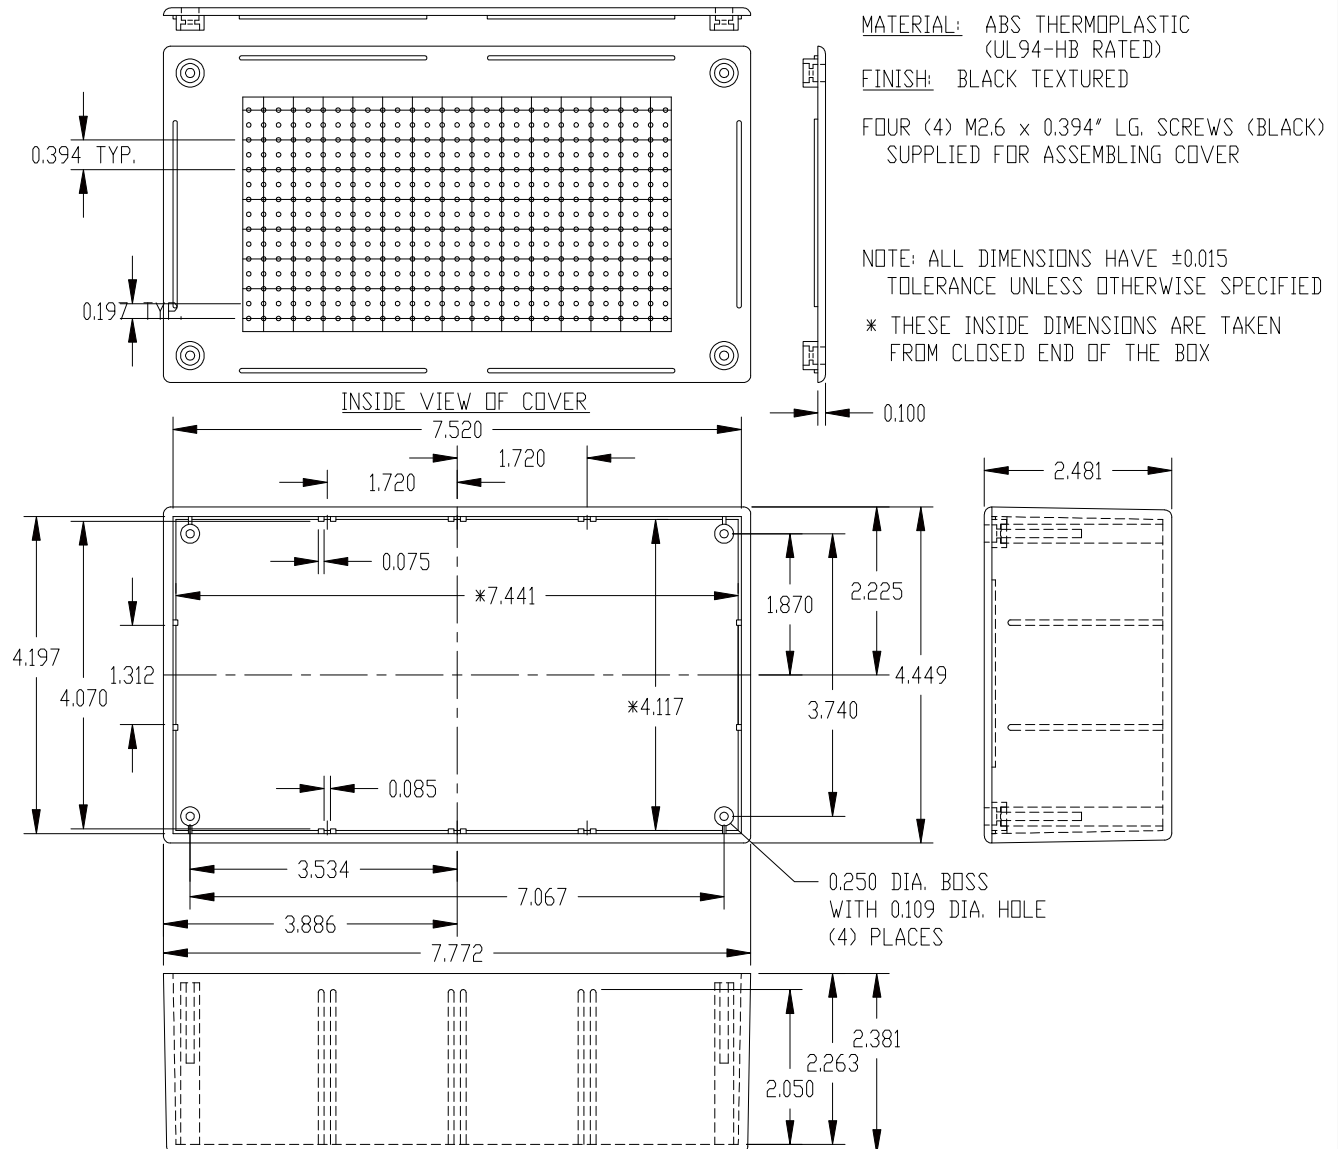

PART
NAME

UTILIBOX (STYLE J)

PART
No.

CU-1947

REV
DATE

4-16-19