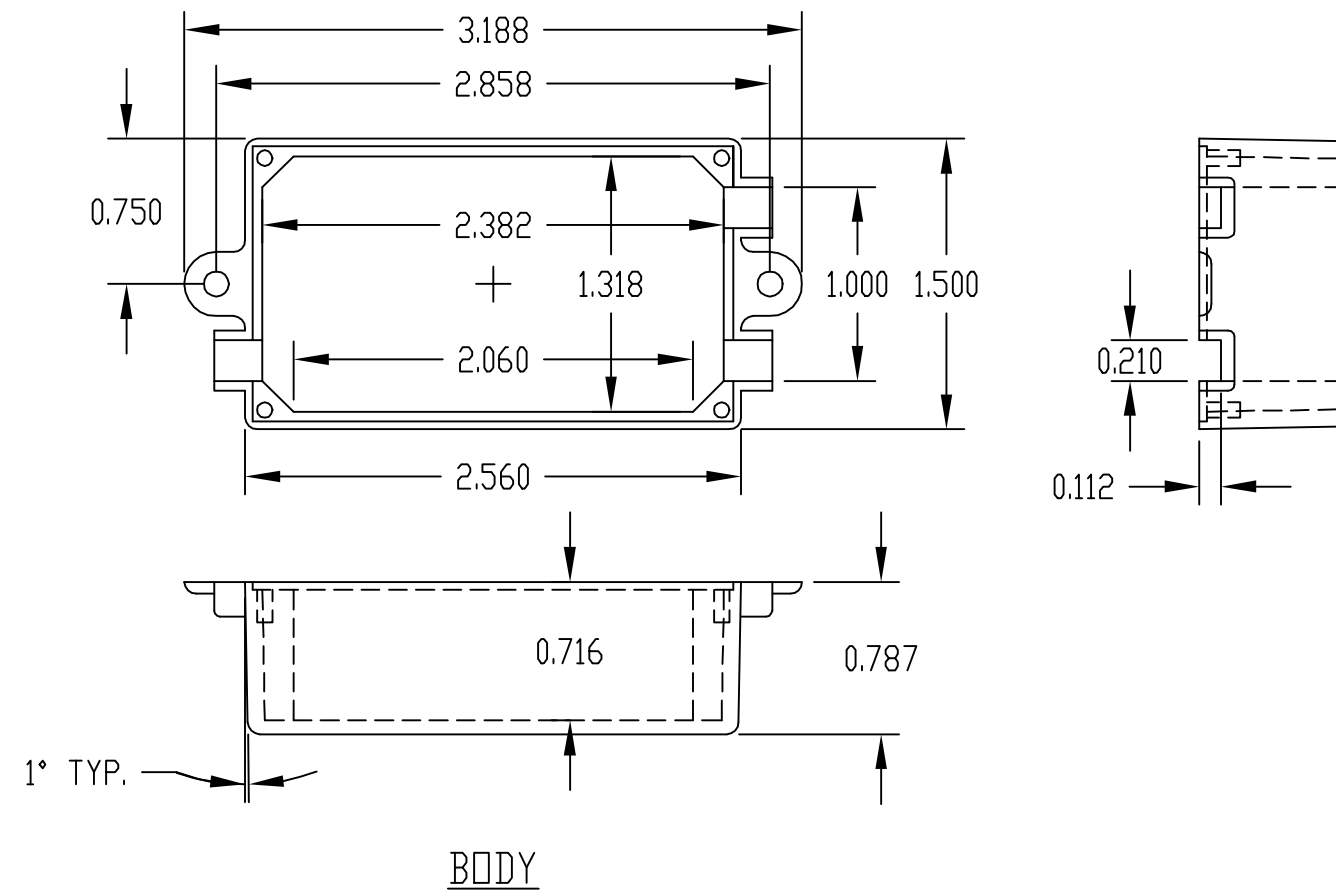

PART
NAME

UTILIBOX (STYLE K)

PART
No.

CU-1950

REV.
DATE

MATERIAL: HIGH-IMPACT ABS
(FLAMMABILITY RATING OF UL94-HB)
FINISH: BLACK TEXTURED

ALL DIMENSIONS HAVE ± 0.015 TOLERANCE.

BOX FEATURES PRESS-FIT COVER AND
THREE MOLDED-IN PROTRUDING WIRE/CABLE ENTRY POINTS.

COVER