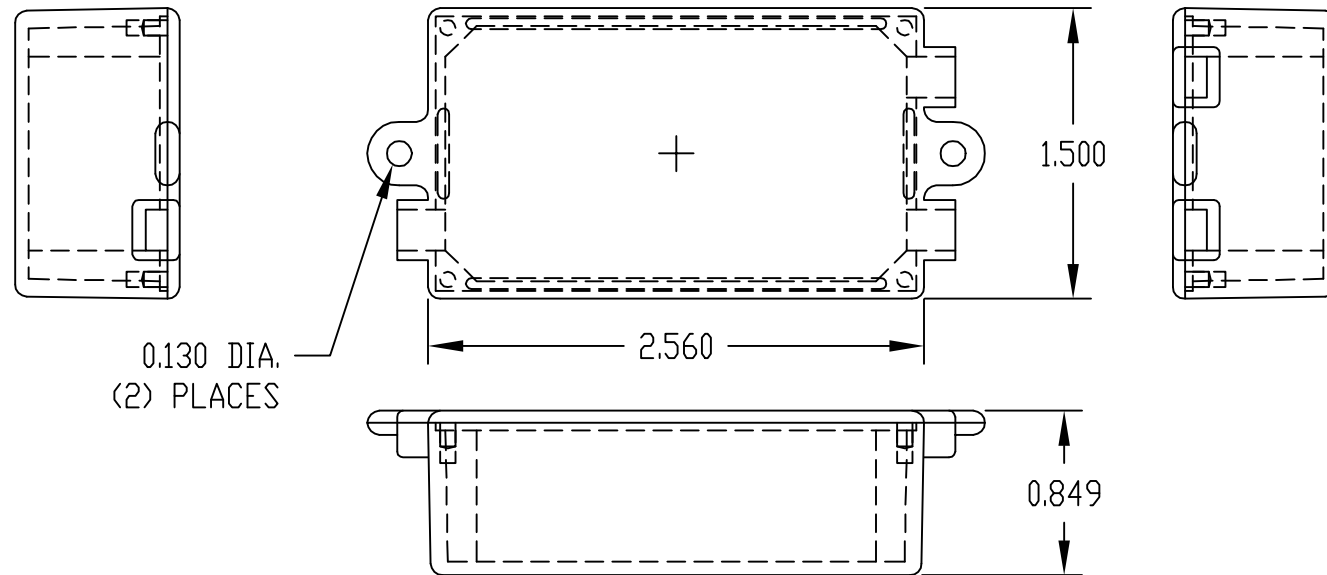

PART
NAME

UTILIBOX (STYLE K)

PART
No.

CU-1950

REV.
DATE

MATERIAL: HIGH-IMPACT ABS
(FLAMMABILITY RATING OF UL94-HB)
FINISH: BLACK TEXTURED

ALL DIMENSIONS HAVE ± 0.015 TOLERANCE.

BOX FEATURES PRESS-FIT COVER AND
THREE MOLDED-IN PROTRUDING WIRE/CABLE ENTRY POINTS.