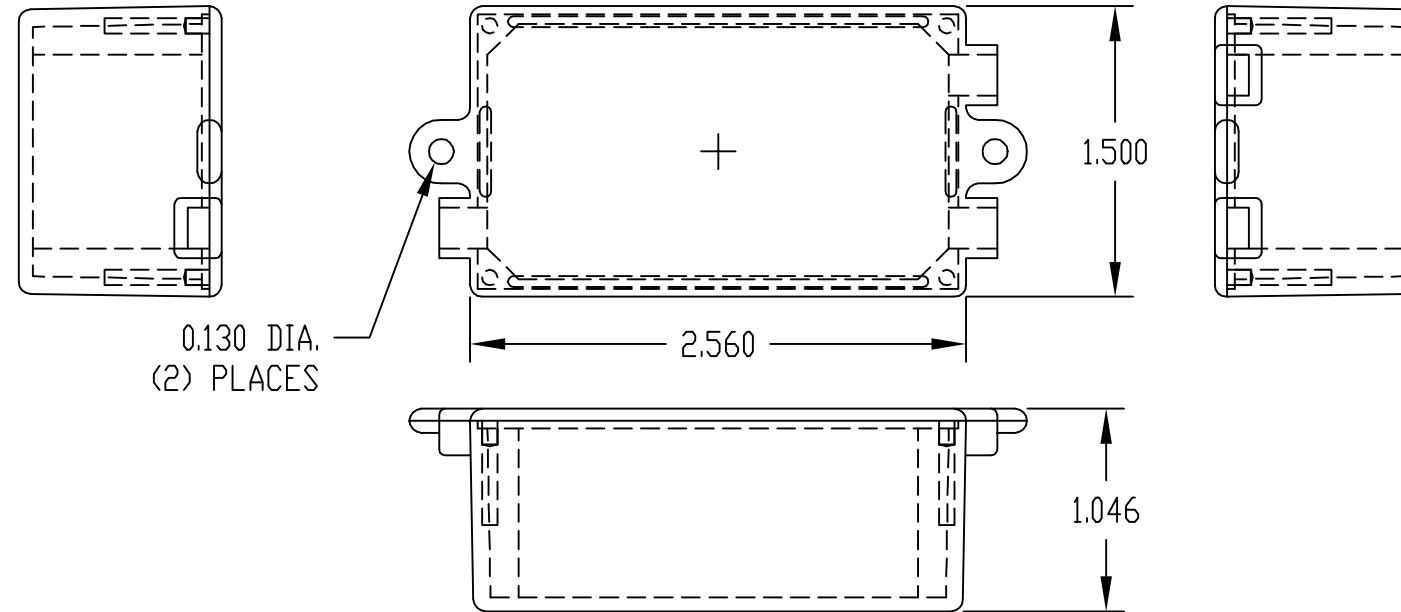

PART
NAME

UTILIBOX (STYLE K)

PART
No.

CU-1951

REV.
DATE

MATERIAL: HIGH-IMPACT ABS
(FLAMMABILITY RATING OF UL94-HB)
FINISH: BLACK TEXTURED

ALL DIMENSIONS HAVE ± 0.015 TOLERANCE.

BOX FEATURES PRESS-FIT COVER AND
THREE MOLDED-IN PROTRUDING WIRE/CABLE ENTRY POINTS.