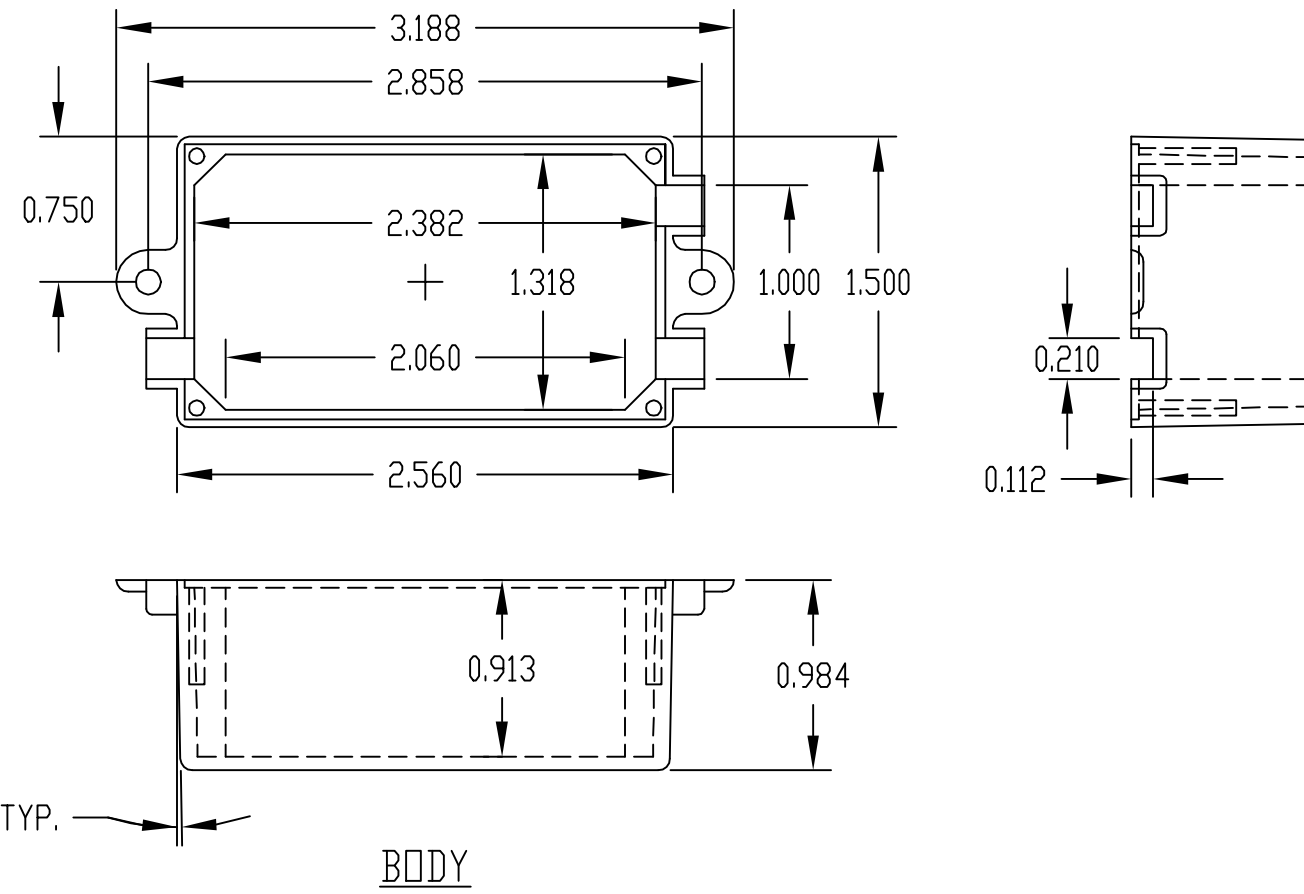

PART
NAME

UTILIBOX (STYLE K)

PART
No.

CU-1951

REV.
DATE

MATERIAL: HIGH-IMPACT ABS
(FLAMMABILITY RATING OF UL94-HB)
FINISH: BLACK TEXTURED

ALL DIMENSIONS HAVE ± 0.015 TOLERANCE.

BOX FEATURES PRESS-FIT COVER AND
THREE MOLDED-IN PROTRUDING WIRE/CABLE ENTRY POINTS.

COVER