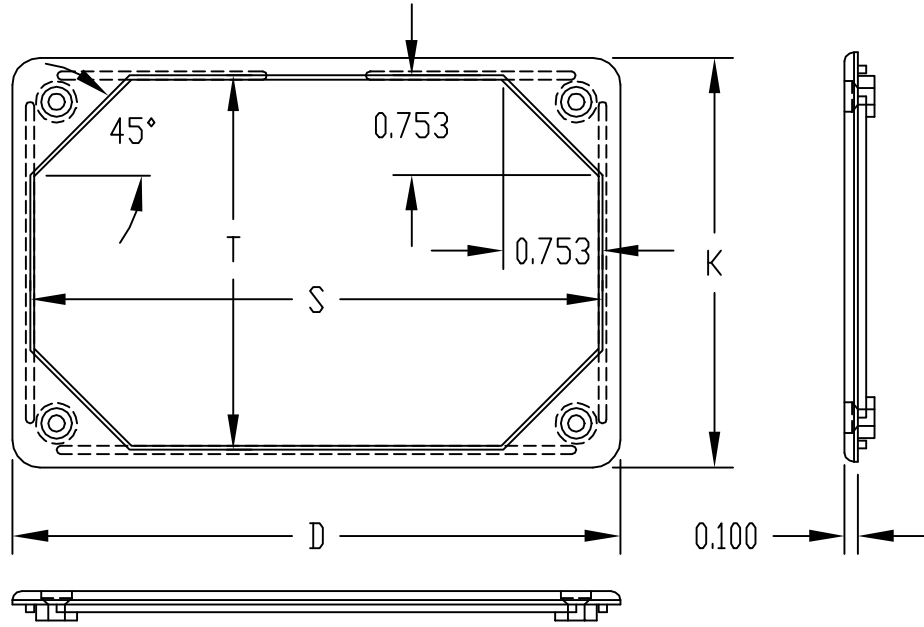

PART NAME	UTILIBOX (STYLE A)	PART No.	CU-3281-MB to CU-3287-MB CUR-3281-MB to CUR-3287-MB CUR-3281-CMB to CUR-3287-CMB	REV. DATE	9-2-10
-----------	--------------------	----------	--	-----------	--------

FINISH

BODY AND STANDARD COVERS ARE BLACK TEXTURED

RECESSED (CUR-) AND CLEAR COVERS (-C) ARE SMOOTH FINISH

FOUR (4) #4-40 x 0.375" LG. SCREWS SUPPLIED FOR ASSEMBLING COVER TO BODY

MOUNTING BOSSES USE EITHER M2.5 METRIC OR #4 STD. SHEET METAL SCREWS x 0.250" LG. (NOT SUPPLIED)

NOTE: ALL DIMENSIONS HAVE ±0.010 TOLERANCE UNLESS OTHERWISE SPECIFIED

PART No.	A	B	C	D	E	F	G	H	J	K	L	M	N	P	R	S	T	U	W
CU-3281-MB	5.776	5.250	4.690	4.604	4.404	4.375	3.938	3.250	3.190	3.104	2.904	2.875	2.438	2.250	1.750	4.337	2.837	1.772	1.672
CU-3282-MB	5.776	5.250	4.724	4.612	4.412	4.375	3.938	3.250	4.724	4.612	4.412	4.375	3.938	3.500	3.250	4.345	4.345	2.256	2.156
CU-3283-MB	7.276	6.750	6.224	6.112	5.912	5.875	5.438	4.750	4.724	4.612	4.412	4.375	3.938	3.500	3.250	5.845	4.345	2.256	2.156
CU-3284-MB	8.776	8.250	7.724	7.612	7.412	7.375	6.938	6.250	4.724	4.612	4.412	4.375	3.938	3.500	3.250	7.345	4.345	2.256	2.156
CU-3287-MB	7.276	6.750	6.224	6.112	5.912	5.875	5.438	4.750	4.724	4.612	4.412	4.375	3.938	3.500	3.250	5.845	4.345	1.250	1.156