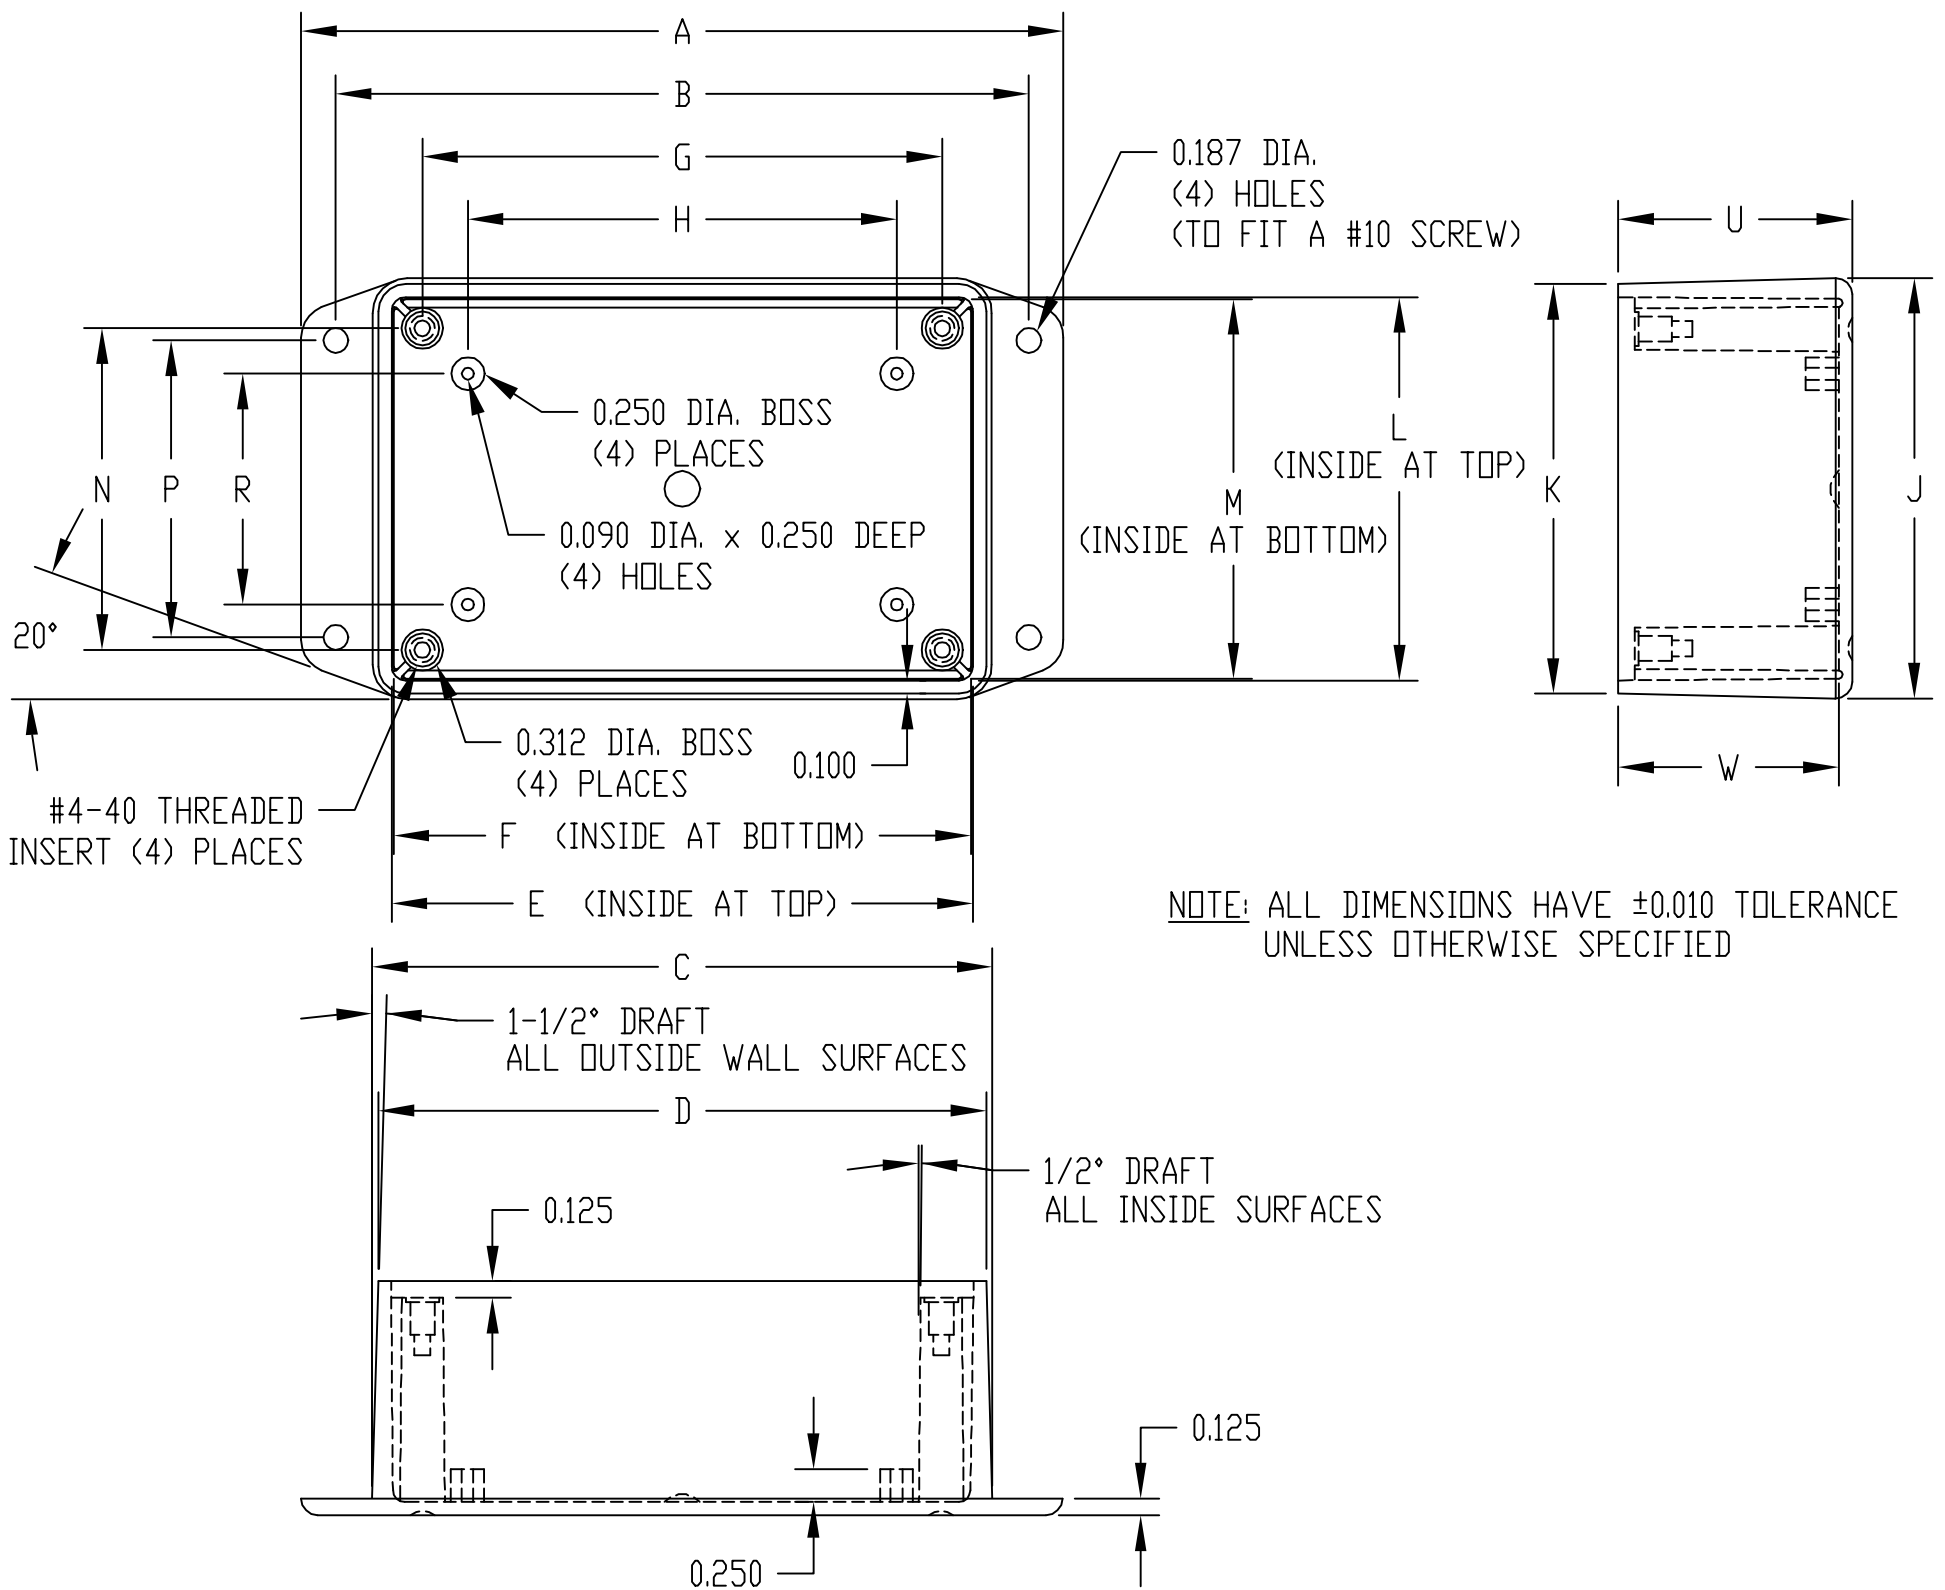

PART NAME	UTILIBOX (STYLE A)	PART No.	CU-3281-MB to CU-3287-MB CUR-3281-MB to CUR-3287-MB CUR-3281-CMB to CUR-3287-CMB	REV. DATE	9-2-10
-----------	--------------------	----------	--	-----------	--------

FINISH

BODY AND STANDARD COVERS ARE BLACK TEXTURED

RECESSED (CUR-) AND CLEAR COVERS (-C) ARE SMOOTH FINISH

FOUR (4) #4-40 x 0.375" LG. SCREWS SUPPLIED FOR ASSEMBLING COVER TO BODY

MOUNTING BOSSES USE EITHER M2.5 METRIC OR #4 STD. SHEET METAL SCREWS x 0.250" LG. (NOT SUPPLIED)

NOTE: ALL DIMENSIONS HAVE ±0.010 TOLERANCE UNLESS OTHERWISE SPECIFIED

PART No.	A	B	C	D	E	F	G	H	J	K	L	M	N	P	R	S	T	U	W
CU-3281-MB	5.776	5.250	4.690	4.604	4.404	4.375	3.938	3.250	3.190	3.104	2.904	2.875	2.438	2.250	1.750	4.337	2.837	1.772	1.672
CU-3282-MB	5.776	5.250	4.724	4.612	4.412	4.375	3.938	3.250	4.724	4.612	4.412	4.375	3.938	3.500	3.250	4.345	4.345	2.256	2.156
CU-3283-MB	7.276	6.750	6.224	6.112	5.912	5.875	5.438	4.750	4.724	4.612	4.412	4.375	3.938	3.500	3.250	5.845	4.345	2.256	2.156
CU-3284-MB	8.776	8.250	7.724	7.612	7.412	7.375	6.938	6.250	4.724	4.612	4.412	4.375	3.938	3.500	3.250	7.345	4.345	2.256	2.156
CU-3287-MB	7.276	6.750	6.224	6.112	5.912	5.875	5.438	4.750	4.724	4.612	4.412	4.375	3.938	3.500	3.250	5.845	4.345	1.250	1.156