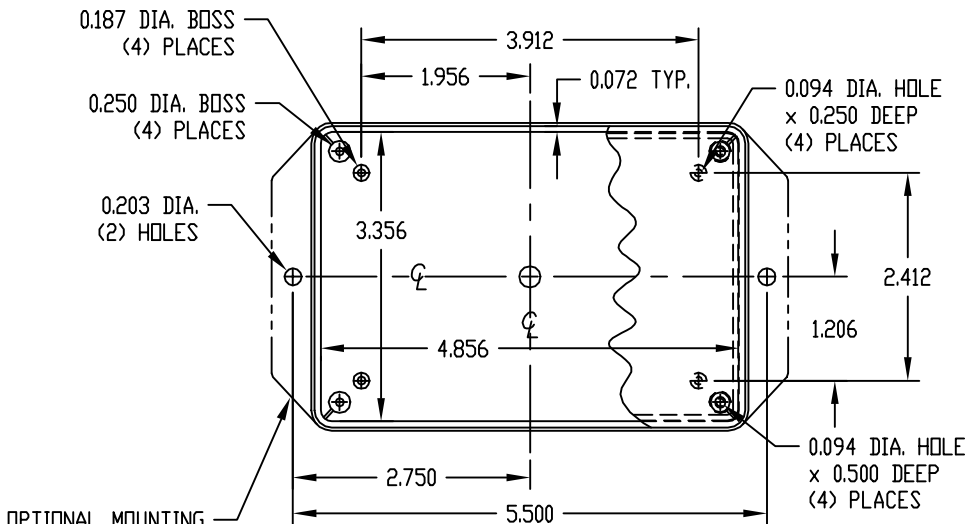

PART NAME

UTILIBOX (STYLE G)

PART No.

CU-388

MATERIAL: ABS THERMOPLASTIC (FLAMMABILITY RATING OF 94V-0 AT 0.080" THICKNESS AND CONTINUOUS USE TEMPERATURE OF 70° C.)

FOUR (4) #4 x 0.500" LG. SELF THREADING SCREWS WITH HI/LOW THREADS ARE SUPPLIED FOR MOUNTING COVER.

PART NAME

UTILIBOX (STYLE G)

PART No.

CU-389

MATERIAL: ABS THERMOPLASTIC (FLAMMABILITY RATING OF 94V-0 AT 0.080" THICKNESS AND CONTINUOUS USE TEMPERATURE OF 70° C.)

FOUR (4) #4 x 0.500" LG. SELF THREADING SCREWS WITH HI/LOW THREADS ARE SUPPLIED FOR MOUNTING COVER.

FINISH: BLACK TEXTURED

OPTIONAL MOUNTING BRACKETS ARE AVAILABLE BY ADDING SUFFIX "-MB" TO CATALOG PART NUMBER

NOTE: ALL DIMENSIONS HAVE ±0.015 TOLERANCE UNLESS OTHERWISE SPECIFIED.

MOUNTING BOSSES USE EITHER M2.5 METRIC OR #4 STD. SHEET METAL SCREWS x 0.250" LG. (NOT SUPPLIED)