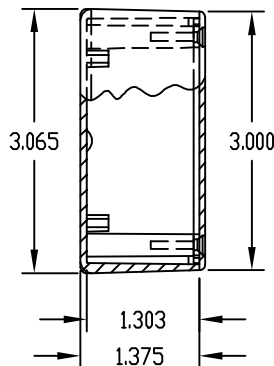

PART NAME

UTILIBOX (STYLE G)

PART No.

CU-388

MATERIAL: ABS THERMOPLASTIC (FLAMMABILITY RATING OF 94V-0 AT 0.080" THICKNESS AND CONTINUOUS USE TEMPERATURE OF 70° C.)

FOUR (4) #4 x 0.500" LG. SELF THREADING SCREWS WITH HI/LOW THREADS ARE SUPPLIED FOR MOUNTING COVER.

FINISH: BLACK TEXTURED

OPTIONAL MOUNTING BRACKETS ARE AVAILABLE BY ADDING SUFFIX "-MB" TO CATALOG PART NUMBER

NOTE: ALL DIMENSIONS HAVE ±0.015 TOLERANCE UNLESS OTHERWISE SPECIFIED.

MOUNTING BOSSES USE EITHER M2.5 METRIC OR #4 STD. SHEET METAL SCREWS x 0.250" LG. (NOT SUPPLIED)

PART NAME

UTILIBOX (STYLE G)

PART No.

CU-389

MATERIAL: ABS THERMOPLASTIC (FLAMMABILITY RATING OF 94V-0 AT 0.080" THICKNESS AND CONTINUOUS USE TEMPERATURE OF 70° C.)

FOUR (4) #4 x 0.500" LG. SELF THREADING SCREWS WITH HI/LOW THREADS ARE SUPPLIED FOR MOUNTING COVER.