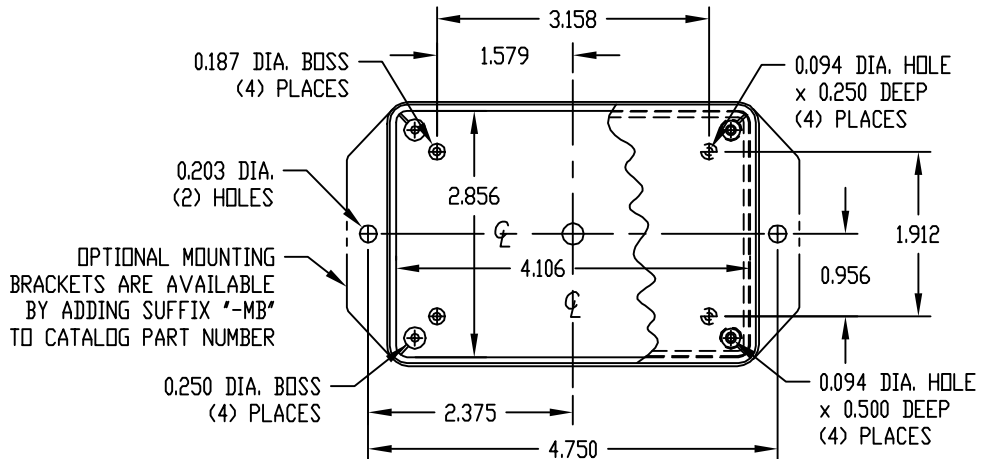

PART NAME

UTILIBOX (STYLE G)

PART No.

CU-388

MATERIAL: ABS THERMOPLASTIC (FLAMMABILITY RATING OF 94V-0 AT 0.080" THICKNESS AND CONTINUOUS USE TEMPERATURE OF 70° C.)

FOUR (4) #4 x 0.500" LG. SELF THREADING SCREWS WITH HI/LOW THREADS ARE SUPPLIED FOR MOUNTING COVER.

FINISH: BLACK TEXTURED

OPTIONAL MOUNTING BRACKETS ARE AVAILABLE BY ADDING SUFFIX "-MB" TO CATALOG PART NUMBER

NOTE: ALL DIMENSIONS HAVE ±0.015 TOLERANCE UNLESS OTHERWISE SPECIFIED.

MOUNTING BOSSES USE EITHER M2.5 METRIC OR #4 STD. SHEET METAL SCREWS x 0.250" LG. (NOT SUPPLIED)

PART NAME

UTILIBOX (STYLE G)

PART No.

CU-389

MATERIAL: ABS THERMOPLASTIC (FLAMMABILITY RATING OF 94V-0 AT 0.080" THICKNESS AND CONTINUOUS USE TEMPERATURE OF 70° C.)

FOUR (4) #4 x 0.500" LG. SELF THREADING SCREWS WITH HI/LOW THREADS ARE SUPPLIED FOR MOUNTING COVER.