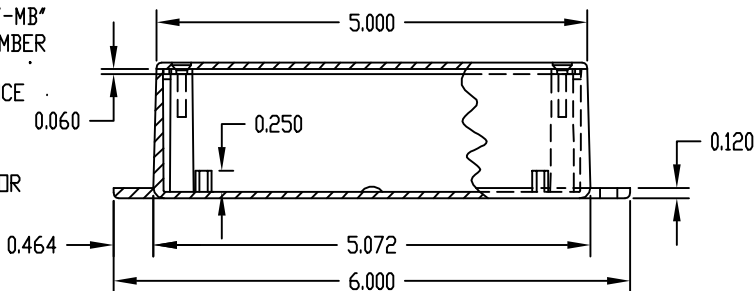

OPTIONAL MOUNTING BRACKETS ARE AVAILABLE BY ADDING SUFFIX "-MB" TO CATALOG PART NUMBER

NOTE: ALL DIMENSIONS HAVE ±0.015 TOLERANCE UNLESS OTHERWISE SPECIFIED.

MOUNTING BOSSES USE EITHER M2.5 METRIC OR #4 STD. SHEET METAL SCREWS x 0.250" LG. (NOT SUPPLIED)