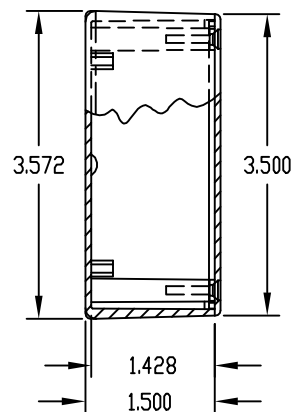

PART NAME

UTILIBOX (STYLE G)

PART No.

CU-388

MATERIAL: ABS THERMOPLASTIC (FLAMMABILITY RATING OF 94V-0 AT 0.080" THICKNESS AND CONTINUOUS USE TEMPERATURE OF 70° C.)

FOUR (4) #4 x 0.500" LG. SELF THREADING SCREWS WITH HI/LOW THREADS ARE SUPPLIED FOR MOUNTING COVER.

PART NAME

UTILIBOX (STYLE G)

PART No.

CU-389

MATERIAL: ABS THERMOPLASTIC (FLAMMABILITY RATING OF 94V-0 AT 0.080" THICKNESS AND CONTINUOUS USE TEMPERATURE OF 70° C.)

FOUR (4) #4 x 0.500" LG. SELF THREADING SCREWS WITH HI/LOW THREADS ARE SUPPLIED FOR MOUNTING COVER.

FINISH: BLACK TEXTURED

OPTIONAL MOUNTING BRACKETS ARE AVAILABLE BY ADDING SUFFIX "-MB" TO CATALOG PART NUMBER

NOTE: ALL DIMENSIONS HAVE ±0.015 TOLERANCE UNLESS OTHERWISE SPECIFIED.

MOUNTING BOSSES USE EITHER M2.5 METRIC OR #4 STD. SHEET METAL SCREWS x 0.250" LG. (NOT SUPPLIED)