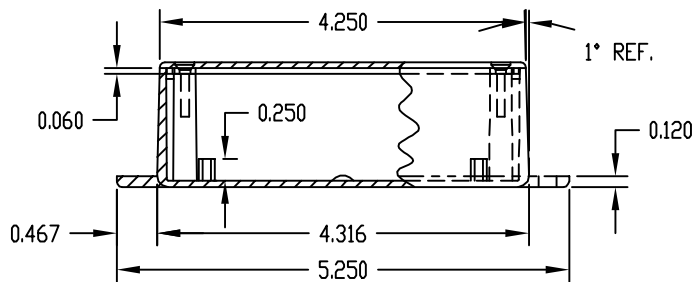

PART NAME

UTILIBOX (STYLE G)

PART No.

CU-388

MATERIAL: ABS THERMOPLASTIC (FLAMMABILITY RATING OF 94V-0 AT 0.080" THICKNESS AND CONTINUOUS USE TEMPERATURE OF 70° C.)

FOUR (4) #4 x 0.500" LG. SELF THREADING SCREWS WITH HI/LOW THREADS ARE SUPPLIED FOR MOUNTING COVER.

FINISH: BLACK TEXTURED

OPTIONAL MOUNTING BRACKETS ARE AVAILABLE BY ADDING SUFFIX "-MB" TO CATALOG PART NUMBER

NOTE: ALL DIMENSIONS HAVE ±0.015 TOLERANCE UNLESS OTHERWISE SPECIFIED.

MOUNTING BOSSES USE EITHER M2.5 METRIC OR #4 STD. SHEET METAL SCREWS x 0.250" LG. (NOT SUPPLIED)

PART NAME

UTILIBOX (STYLE G)

PART No.

CU-389

MATERIAL: ABS THERMOPLASTIC (FLAMMABILITY RATING OF 94V-0 AT 0.080" THICKNESS AND CONTINUOUS USE TEMPERATURE OF 70° C.)

FOUR (4) #4 x 0.500" LG. SELF THREADING SCREWS WITH HI/LOW THREADS ARE SUPPLIED FOR MOUNTING COVER.