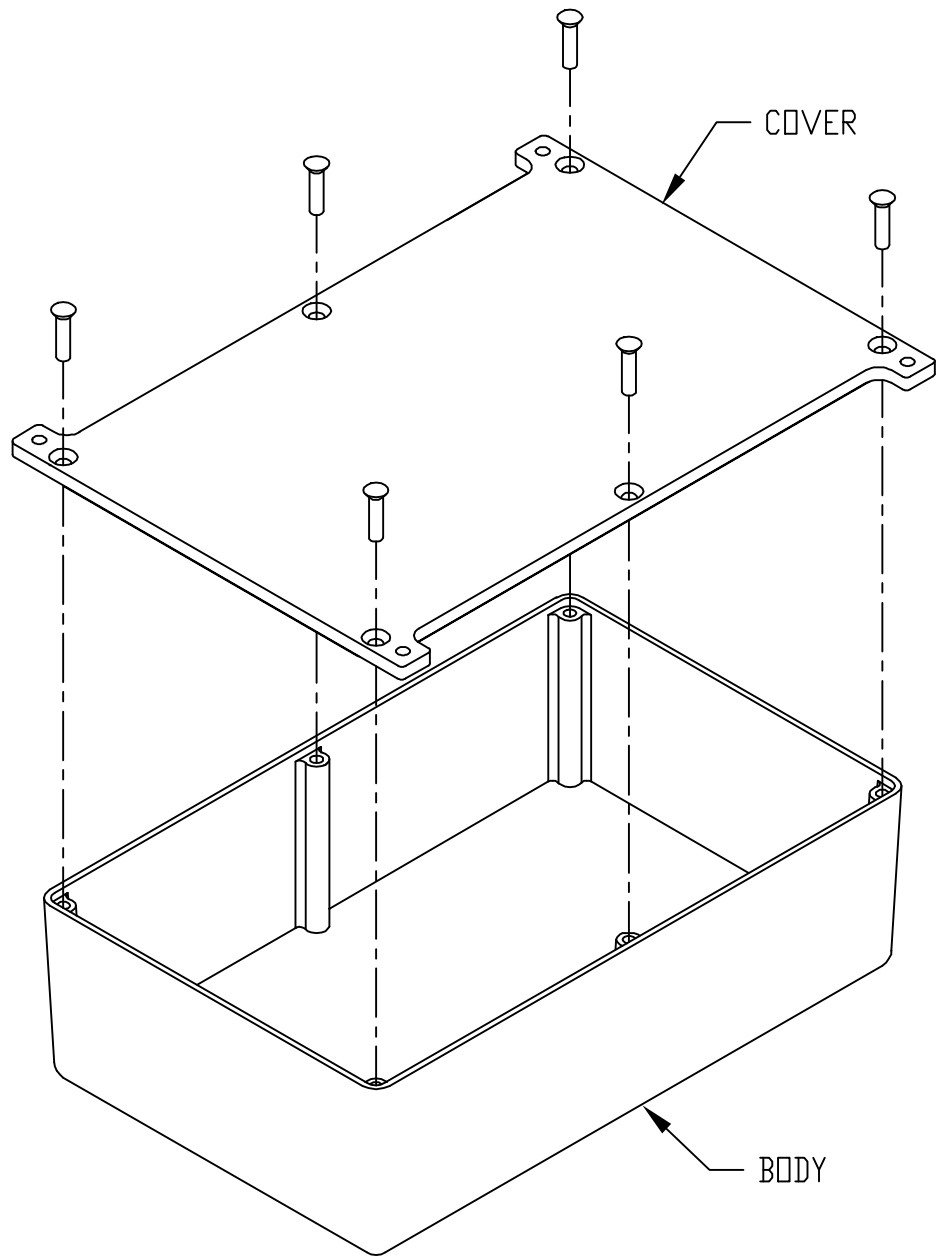

PART NAME	ECONOBXES	PART No.	CU-5123 TO CU-5347 & CU-5123-B TO CU-5347-B	REV. DATE	8-31-10
-----------	-----------	----------	---	-----------	---------

MATERIAL:
ALUMINUM ALLOY #ADC-12
FINISH:
NATURAL (NO SUFFIX)
SMOOTH BLACK (SUFFIX -B)

ALL INTERNAL FILLETS 0.062 RADIUS
ALL INTERNAL ROUNDS 0.125 RADIUS
ALL EXTERNAL ROUNDS 0.125 RADIUS
ALL BOXES ASSEMBLED WITH #6-32 FLAT HD. SCREWS

* ASSEMBLED HEIGHT

PART NO.	PART NO.	A	B	* C	D	E	F	G	H	J	K	L	M
CU-5123	CU-5123-B	3.625	1.500	1.218	1.062	3.250	1.125	---	0.062	0.062	1.968	3.250	1.986
CU-5124	CU-5124-B	4.375	2.375	1.218	1.062	4.000	2.000	---	0.062	0.078	2.844	4.000	2.862
CU-5234	CU-5234-B	4.688	3.688	2.218	2.062	4.312	3.312	---	0.094	0.078	4.156	4.310	4.174
CU-5247	CU-5247-B	7.390	4.703	2.218	2.062	7.000	4.312	3.500	0.094	0.078	5.172	7.020	5.190
CU-5347	CU-5347-B	7.390	4.703	3.218	3.062	7.000	4.312	3.500	0.094	0.078	5.172	7.020	5.190