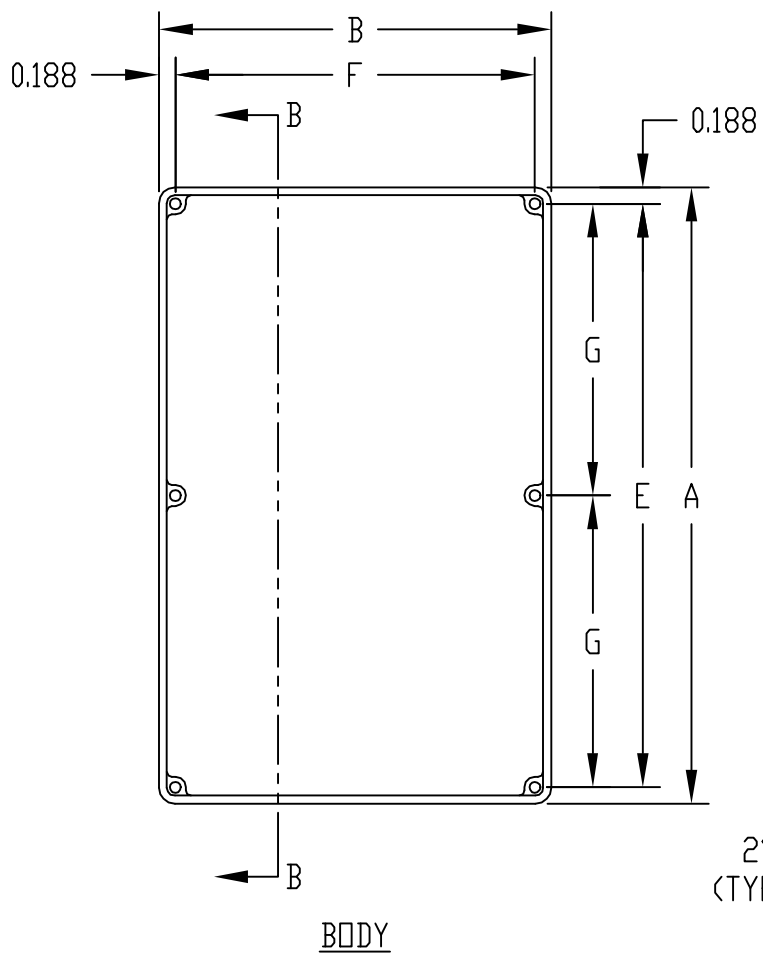

PART NAME	ECONOBXES	PART No.	CU-5123 TO CU-5347 & CU-5123-B TO CU-5347-B	REV. DATE	8-31-10
-----------	-----------	----------	---	-----------	---------

MATERIAL:
ALUMINUM ALLOY #ADC-12
FINISH:
NATURAL (NO SUFFIX)
SMOOTH BLACK (SUFFIX -B)

ALL INTERNAL FILLETS 0.062 RADIUS
ALL INTERNAL ROUNDS 0.125 RADIUS
ALL EXTERNAL ROUNDS 0.125 RADIUS
ALL BOXES ASSEMBLED WITH #6-32 FLAT HD. SCREWS

* ASSEMBLED HEIGHT

PART NO.	PART NO.	A	B	* C	D	E	F	G	H	J	K	L	M
CU-5123	CU-5123-B	3.625	1.500	1.218	1.062	3.250	1.125	---	0.062	0.062	1.968	3.250	1.986
CU-5124	CU-5124-B	4.375	2.375	1.218	1.062	4.000	2.000	---	0.062	0.078	2.844	4.000	2.862
CU-5234	CU-5234-B	4.688	3.688	2.218	2.062	4.312	3.312	---	0.094	0.078	4.156	4.310	4.174
CU-5247	CU-5247-B	7.390	4.703	2.218	2.062	7.000	4.312	3.500	0.094	0.078	5.172	7.020	5.190
CU-5347	CU-5347-B	7.390	4.703	3.218	3.062	7.000	4.312	3.500	0.094	0.078	5.172	7.020	5.190