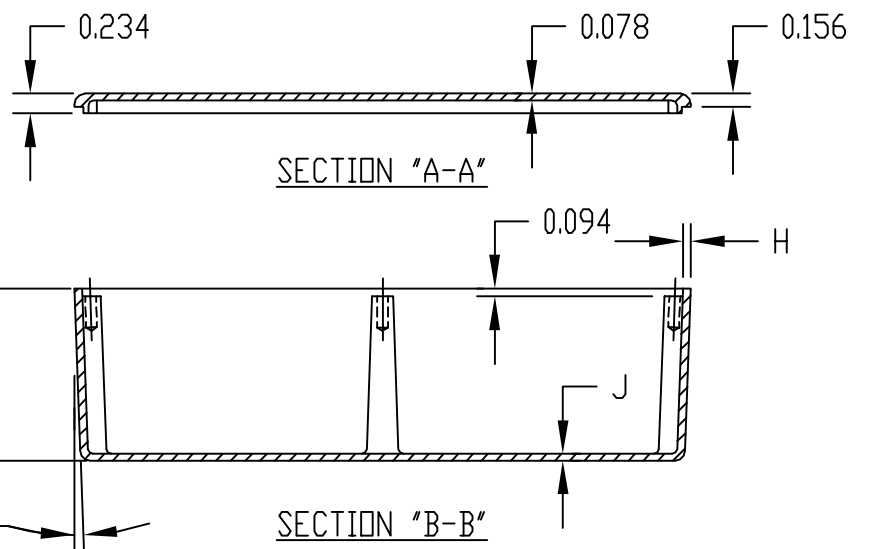

PART NAME	ECONOBXES	PART No.	CU-5123 TO CU-5347 & CU-5123-B TO CU-5347-B	REV. DATE	8-31-10
-----------	-----------	----------	---	-----------	---------

MATERIAL:
ALUMINUM ALLOY #ADC-12
FINISH:
NATURAL (NO SUFFIX)
SMOOTH BLACK (SUFFIX -B)

ALL INTERNAL FILLETS 0.062 RADIUS
ALL INTERNAL ROUNDS 0.125 RADIUS
ALL EXTERNAL ROUNDS 0.125 RADIUS
ALL BOXES ASSEMBLED WITH #6-32 FLAT HD. SCREWS

* ASSEMBLED HEIGHT

PART NO.	PART NO.	A	B	* C	D	E	F	G	H	J	K	L	M
CU-5123	CU-5123-B	3.625	1.500	1.218	1.062	3.250	1.125	---	0.062	0.062	1.968	3.250	1.986
CU-5124	CU-5124-B	4.375	2.375	1.218	1.062	4.000	2.000	---	0.062	0.078	2.844	4.000	2.862
CU-5234	CU-5234-B	4.688	3.688	2.218	2.062	4.312	3.312	---	0.094	0.078	4.156	4.310	4.174
CU-5247	CU-5247-B	7.390	4.703	2.218	2.062	7.000	4.312	3.500	0.094	0.078	5.172	7.020	5.190
CU-5347	CU-5347-B	7.390	4.703	3.218	3.062	7.000	4.312	3.500	0.094	0.078	5.172	7.020	5.190