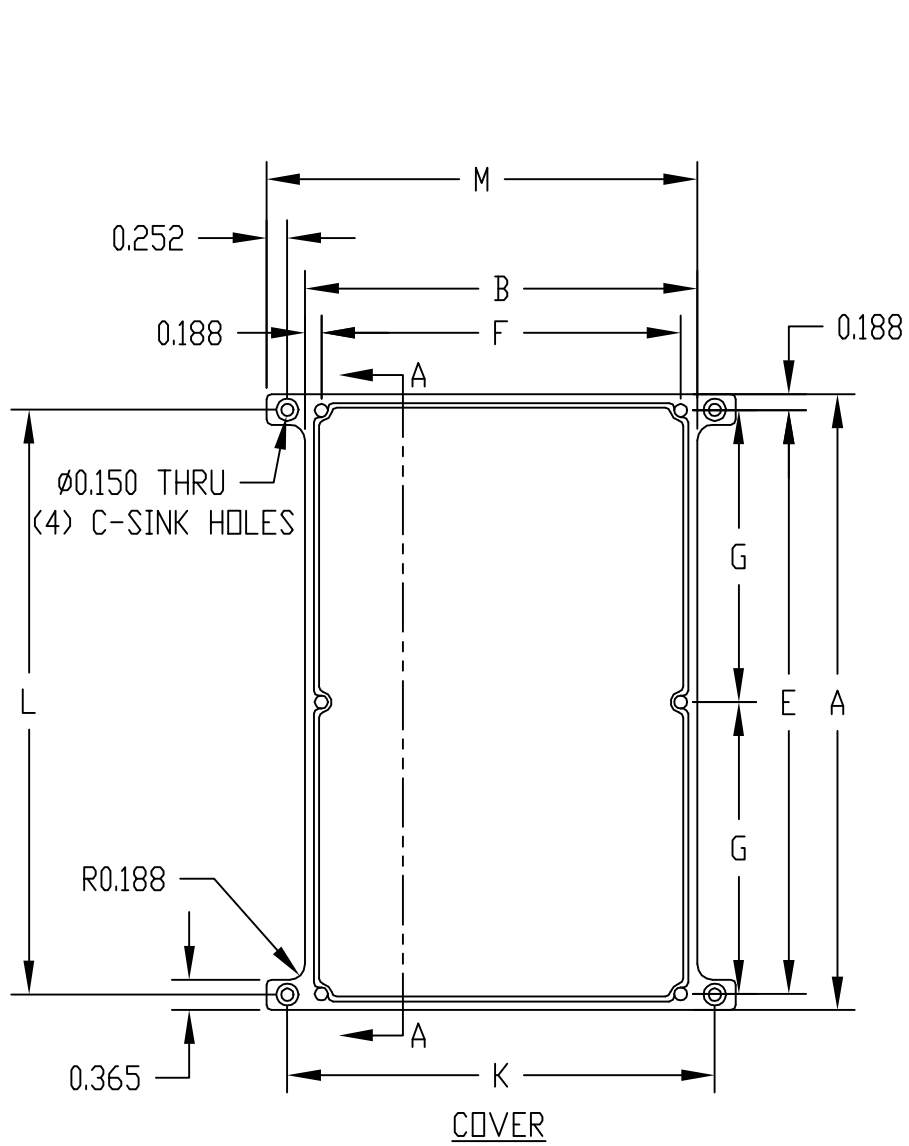

PART NAME	ECONOBXES	PART No.	CU-5123 TO CU-5347 & CU-5123-B TO CU-5347-B	REV. DATE	8-31-10
-----------	-----------	----------	---	-----------	---------

MATERIAL:
ALUMINUM ALLOY #ADC-12
FINISH:
NATURAL (NO SUFFIX)
SMOOTH BLACK (SUFFIX -B)

ALL INTERNAL FILLETS 0.062 RADIUS
ALL INTERNAL ROUNDS 0.125 RADIUS
ALL EXTERNAL ROUNDS 0.125 RADIUS
ALL BOXES ASSEMBLED WITH #6-32 FLAT HD. SCREWS

* ASSEMBLED HEIGHT

PART NO.	PART NO.	A	B	* C	D	E	F	G	H	J	K	L	M
CU-5123	CU-5123-B	3.625	1.500	1.218	1.062	3.250	1.125	---	0.062	0.062	1.968	3.250	1.986
CU-5124	CU-5124-B	4.375	2.375	1.218	1.062	4.000	2.000	---	0.062	0.078	2.844	4.000	2.862
CU-5234	CU-5234-B	4.688	3.688	2.218	2.062	4.312	3.312	---	0.094	0.078	4.156	4.310	4.174
CU-5247	CU-5247-B	7.390	4.703	2.218	2.062	7.000	4.312	3.500	0.094	0.078	5.172	7.020	5.190
CU-5347	CU-5347-B	7.390	4.703	3.218	3.062	7.000	4.312	3.500	0.094	0.078	5.172	7.020	5.190