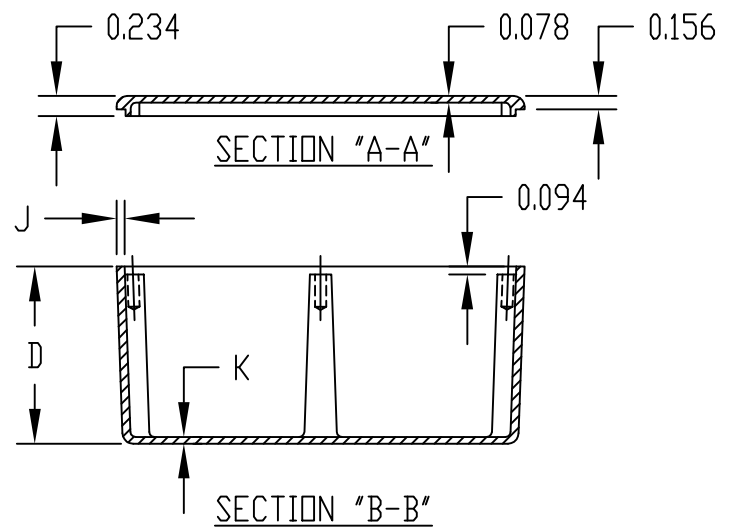

MATERIAL:
ALUMINUM ALLOY #ADC-12
FINISH:
NATURAL (NO SUFFIX)
SMOOTH BLACK (SUFFIX -B)

ALL INTERNAL FILLETS 0.062 RADIUS
ALL INTERNAL ROUNDS 0.125 RADIUS
ALL EXTERNAL ROUNDS 0.125 RADIUS
ALL BOXES ASSEMBLED WITH #6-32 FLAT HD. SCREWS

* ASSEMBLED HEIGHT

PART NO.	PART NO.	A	B	* C	D	E	F	G	H	J	K	L	M	N	P
CU-5470	CU-5470-B	2.000	2.000	1.250	1.094	1.625	1.625	---	---	0.065	0.065	0.188	2.468	1.625	2.486
CU-5471	CU-5471-B	4.330	3.250	1.750	1.594	3.955	2.875	---	---	0.094	0.078	0.188	3.718	3.954	3.736
CU-5472	CU-5472-B	4.750	3.150	2.330	2.174	4.375	2.775	---	---	0.094	0.078	0.188	3.618	4.374	3.636
CU-5473	CU-5473-B	4.688	3.688	1.340	1.184	4.313	3.313	---	---	0.094	0.078	0.188	4.156	4.312	4.174
CU-5474	CU-5474-B	4.750	4.750	2.330	2.174	4.375	4.375	---	---	0.094	0.078	0.188	5.218	4.375	5.236
CU-5475	CU-5475-B	4.750	4.750	3.750	3.594	4.375	4.375	---	---	0.094	0.078	0.188	5.218	4.375	5.236
CU-5476	CU-5476-B	6.000	3.250	2.000	1.844	5.610	2.860	2.805	---	0.094	0.078	0.195	3.718	5.604	3.736
CU-5477	CU-5477-B	7.390	4.703	1.500	1.344	7.000	4.313	3.500	---	0.094	0.078	0.195	5.172	7.000	5.190
CU-5478	CU-5478-B	7.500	7.500	2.620	2.464	7.110	7.110	3.555	3.555	0.094	0.078	0.195	7.968	7.110	7.986
CU-5479	CU-5479-B	4.375	2.375	2.136	1.980	4.000	2.000	---	---	0.065	0.078	0.188	2.844	4.000	2.862