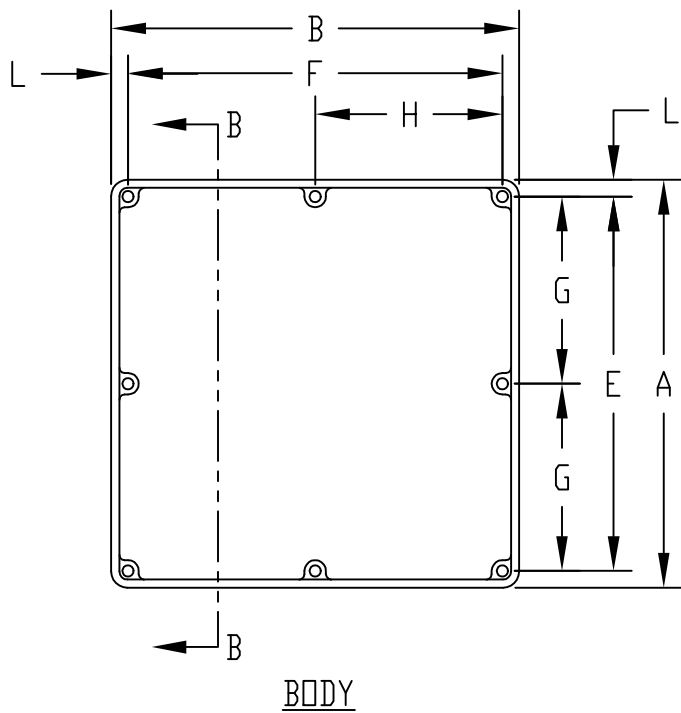

MATERIAL:
ALUMINUM ALLOY #ADC-12
FINISH:
NATURAL (NO SUFFIX)
SMOOTH BLACK (SUFFIX -B)

ALL INTERNAL FILLETS 0.062 RADIUS
ALL INTERNAL ROUNDS 0.125 RADIUS
ALL EXTERNAL ROUNDS 0.125 RADIUS
ALL BOXES ASSEMBLED WITH #6-32 FLAT HD. SCREWS

* ASSEMBLED HEIGHT

PART NO.	PART NO.	A	B	* C	D	E	F	G	H	J	K	L	M	N	P
CU-5470	CU-5470-B	2.000	2.000	1.250	1.094	1.625	1.625	---	---	0.065	0.065	0.188	2.468	1.625	2.486
CU-5471	CU-5471-B	4.330	3.250	1.750	1.594	3.955	2.875	---	---	0.094	0.078	0.188	3.718	3.954	3.736
CU-5472	CU-5472-B	4.750	3.150	2.330	2.174	4.375	2.775	---	---	0.094	0.078	0.188	3.618	4.374	3.636
CU-5473	CU-5473-B	4.688	3.688	1.340	1.184	4.313	3.313	---	---	0.094	0.078	0.188	4.156	4.312	4.174
CU-5474	CU-5474-B	4.750	4.750	2.330	2.174	4.375	4.375	---	---	0.094	0.078	0.188	5.218	4.375	5.236
CU-5475	CU-5475-B	4.750	4.750	3.750	3.594	4.375	4.375	---	---	0.094	0.078	0.188	5.218	4.375	5.236
CU-5476	CU-5476-B	6.000	3.250	2.000	1.844	5.610	2.860	2.805	---	0.094	0.078	0.195	3.718	5.604	3.736
CU-5477	CU-5477-B	7.390	4.703	1.500	1.344	7.000	4.313	3.500	---	0.094	0.078	0.195	5.172	7.000	5.190
CU-5478	CU-5478-B	7.500	7.500	2.620	2.464	7.110	7.110	3.555	3.555	0.094	0.078	0.195	7.968	7.110	7.986
CU-5479	CU-5479-B	4.375	2.375	2.136	1.980	4.000	2.000	---	---	0.065	0.078	0.188	2.844	4.000	2.862