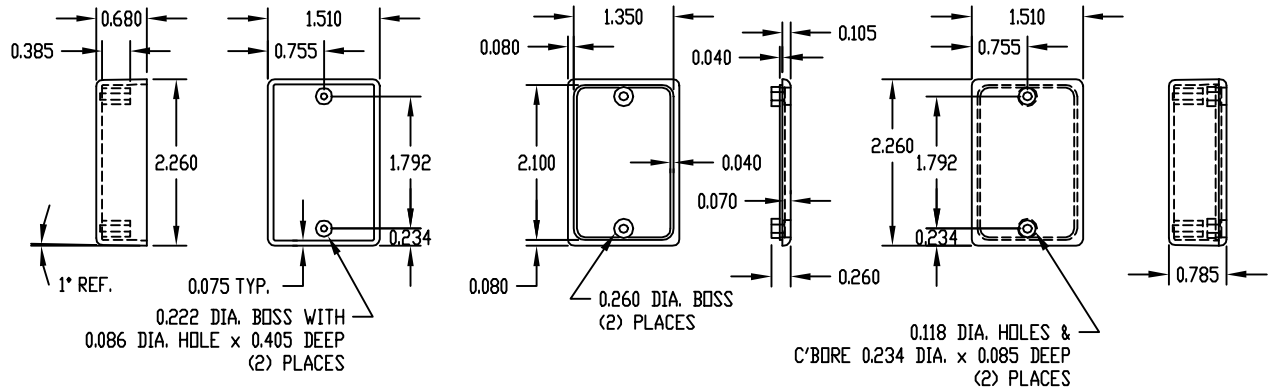

PART NAME

UTILIBOX (STYLE D)

PART No.

CU-741

MATERIAL:

BODY & COVER — HIGH-IMPACT POLYSTYRENE

TWO (2) #4 x 0.562" LG SCREWS SUPPLIED FOR ASSEMBLY.

FINISH:

BODY & COVER — BLACK TEXTURED

NOTE: ALL DIMENSIONS HAVE ±0.010 TOLERANCE UNLESS OTHERWISE SPECIFIED.

PART NAME

UTILIBOX (STYLE D)

PART No.

CU-741-MB

MATERIAL:

BODY & COVER — HIGH-IMPACT POLYSTYRENE

TWO (2) #4 x 0.562" LG SCREWS SUPPLIED FOR ASSEMBLY.

FINISH:

BODY & COVER — BLACK TEXTURED

NOTE: ALL DIMENSIONS HAVE ±0.010 TOLERANCE UNLESS OTHERWISE SPECIFIED.

X-ON Electronics

Largest Supplier of Electrical and Electronic Components