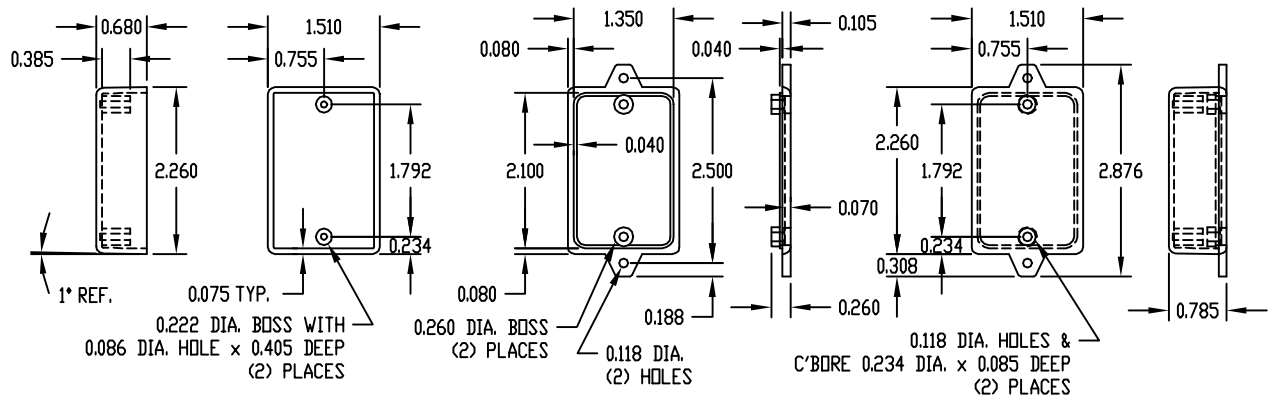

PART NAME

UTILIBOX (STYLE D)

PART No.

CU-741

MATERIAL:

BODY & COVER — HIGH-IMPACT POLYSTYRENE

TWO (2) #4 x 0.562" LG SCREWS SUPPLIED FOR ASSEMBLY.

FINISH:

BODY & COVER — BLACK TEXTURED

NOTE: ALL DIMENSIONS HAVE ±0.010 TOLERANCE UNLESS OTHERWISE SPECIFIED.

PART NAME

UTILIBOX (STYLE D)

PART No.

CU-741-MB

MATERIAL:

BODY & COVER — HIGH-IMPACT POLYSTYRENE

TWO (2) #4 x 0.562" LG SCREWS SUPPLIED FOR ASSEMBLY.

FINISH:

BODY & COVER — BLACK TEXTURED

NOTE: ALL DIMENSIONS HAVE ±0.010 TOLERANCE UNLESS OTHERWISE SPECIFIED.

X-ON Electronics

Largest Supplier of Electrical and Electronic Components