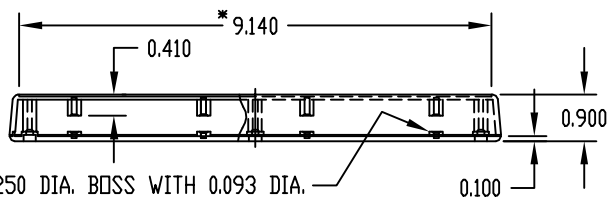

NOTE: ALL DIMENSIONS HAVE ±0.010 TOLERANCE UNLESS OTHERWISE SPECIFIED.

PART No.	A	B
CU-742	1.000	0.900
CU-744	1.600	1.500

PART NAME

PLASTIBOX (STYLE A)

PART No.

PT-11284 & PS-11285

MATERIAL: HIGH-IMPACT ABS

0.250 DIA. BOSS WITH 0.093 DIA. HOLE x 0.156 DEEP (8) PLACES  
MOUNTING BOSSES USE EITHER M2.5 METRIC OR #4 STD. SHEET METAL SCREWS x 0.188" LG. (NOT SUPPLIED)

\*-USABLE AREA ON COVER ALSO AVAILABLE FOR CUSTOM MOLDING.

NOTE: ALL DIMENSIONS HAVE ±0.015 TOLERANCE UNLESS OTHERWISE SPECIFIED.

0.250 DIA. BOSS WITH 0.093 DIA. HOLE x 0.310 DEEP (8) PLACES  
MOUNTING BOSSES USE EITHER M2.5 METRIC OR #4 STD. SHEET METAL SCREWS x 0.250" LG. (NOT SUPPLIED)