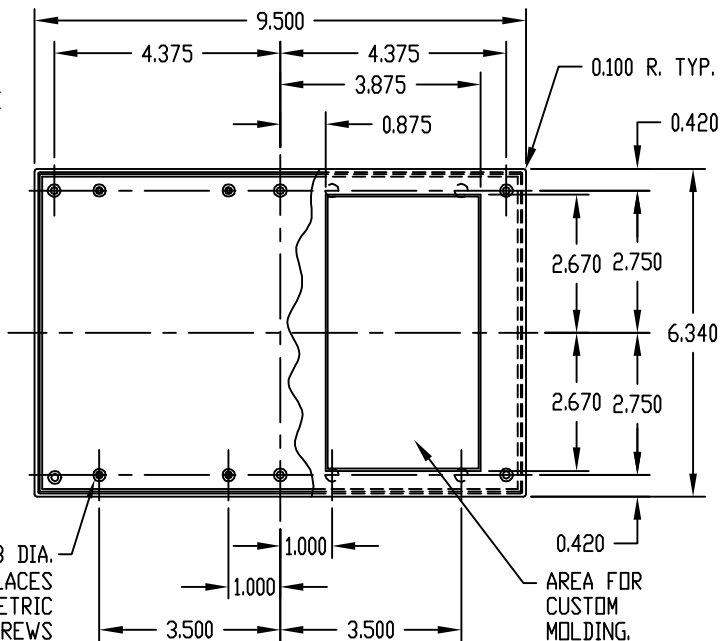

NOTE: ALL DIMENSIONS HAVE ±0.010 TOLERANCE UNLESS OTHERWISE SPECIFIED.

PART No.	A	B
CU-742	1.000	0.900
CU-744	1.600	1.500

PART NAME

PLASTIBOX (STYLE A)

PART No.

PT-11284 & PS-11285

MATERIAL: HIGH-IMPACT ABS

COLOR: BLACK OR GRAY

FINISH: PREFIX PS- TEXTURED BODY WITH SMOOTH TOP INSERT. PREFIX PT- TEXTURED BODY WITH TEXTURED TOP.

SIX (6) #4 x 0.375" LG. SCREWS SUPPLIED FOR ASSEMBLING TOP.

FOUR (4) NON-SKID PUSH-ON FEET SUPPLIED.

0.250 DIA. BOSS WITH 0.093 DIA. HOLE x 0.156 DEEP (8) PLACES  
MOUNTING BOSSES USE EITHER M2.5 METRIC OR #4 STD. SHEET METAL SCREWS x 0.188" LG. (NOT SUPPLIED)

\*-USABLE AREA ON COVER ALSO AVAILABLE FOR CUSTOM MOLDING.

NOTE: ALL DIMENSIONS HAVE ±0.015 TOLERANCE UNLESS OTHERWISE SPECIFIED.

0.250 DIA. BOSS WITH 0.093 DIA. HOLE x 0.310 DEEP (8) PLACES  
MOUNTING BOSSES USE EITHER M2.5 METRIC OR #4 STD. SHEET METAL SCREWS x 0.250" LG. (NOT SUPPLIED)