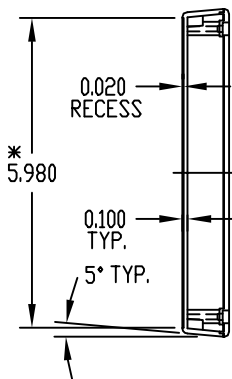

NOTE: ALL DIMENSIONS HAVE ±0.010 TOLERANCE UNLESS OTHERWISE SPECIFIED.

PART No.	A	B
CU-742	1.000	0.900
CU-744	1.600	1.500

PART NAME

PLASTIBOX (STYLE A)

PART No.

PT-11284 & PS-11285

MATERIAL: HIGH-IMPACT ABS

COLOR: BLACK OR GRAY

FINISH: PREFIX PS- TEXTURED BODY WITH SMOOTH TOP INSERT. PREFIX PT- TEXTURED BODY WITH TEXTURED TOP.

SIX (6) #4 x 0.375" LG. SCREWS SUPPLIED FOR ASSEMBLING TOP.

FOUR (4) NON-SKID PUSH-ON FEET SUPPLIED.

0.250 DIA. BOSS WITH 0.093 DIA. HOLE x 0.156 DEEP (8) PLACES  
MOUNTING BOSSES USE EITHER M2.5 METRIC OR #4 STD. SHEET METAL SCREWS x 0.188" LG. (NOT SUPPLIED)

\*-USABLE AREA ON COVER ALSO AVAILABLE FOR CUSTOM MOLDING.

NOTE: ALL DIMENSIONS HAVE ±0.015 TOLERANCE UNLESS OTHERWISE SPECIFIED.

0.250 DIA. BOSS WITH 0.093 DIA. HOLE x 0.310 DEEP (8) PLACES  
MOUNTING BOSSES USE EITHER M2.5 METRIC OR #4 STD. SHEET METAL SCREWS x 0.250" LG. (NOT SUPPLIED)