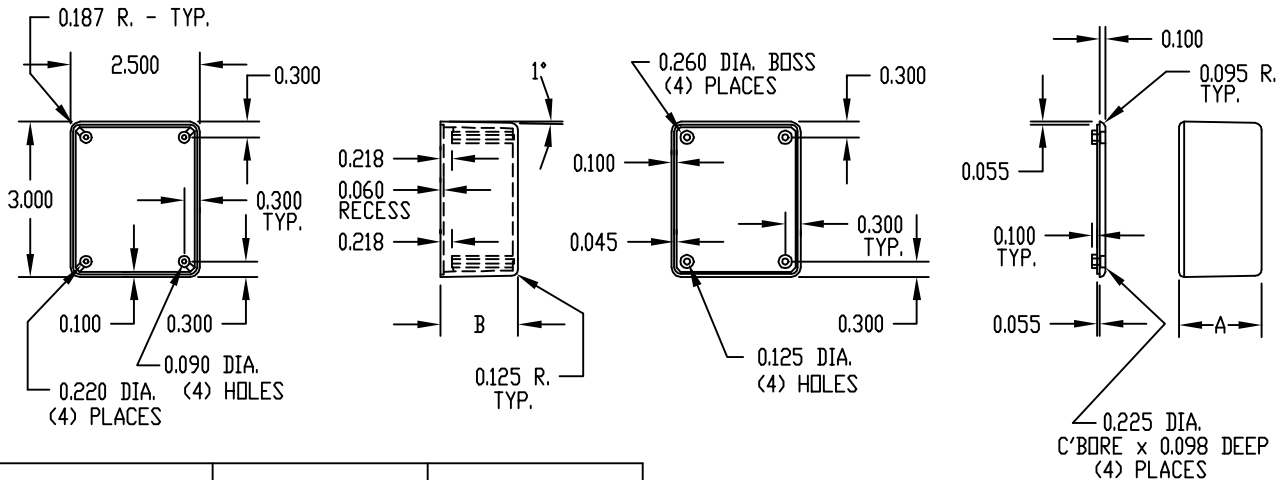

PART NAME

UTILIBOX (STYLE D)

PART No.

CU-742 & CU-744

MATERIAL: HIGH-IMPACT POLYSTYRENE

COLOR: BLACK

FINISH: SMOOTH, MATTE

FOUR (4) #4 x 0.562" LG. SCREWS SUPPLIED FOR ASSEMBLY.

NOTE: ALL DIMENSIONS HAVE ±0.010 TOLERANCE UNLESS OTHERWISE SPECIFIED.

PART No.	A	B
CU-742	1.000	0.900
CU-744	1.600	1.500

PART NAME

PLASTIBOX (STYLE A)

PART No.

PT-11284 & PS-11285

MATERIAL: HIGH-IMPACT ABS

0.250 DIA. BOSS WITH 0.093 DIA. HOLE x 0.156 DEEP (8) PLACES  
MOUNTING BOSSES USE EITHER M2.5 METRIC OR #4 STD. SHEET METAL SCREWS x 0.188" LG. (NOT SUPPLIED)

\*-USABLE AREA ON COVER ALSO AVAILABLE FOR CUSTOM MOLDING.

NOTE: ALL DIMENSIONS HAVE ±0.015 TOLERANCE UNLESS OTHERWISE SPECIFIED.

0.250 DIA. BOSS WITH 0.093 DIA. HOLE x 0.310 DEEP (8) PLACES  
MOUNTING BOSSES USE EITHER M2.5 METRIC OR #4 STD. SHEET METAL SCREWS x 0.250" LG. (NOT SUPPLIED)