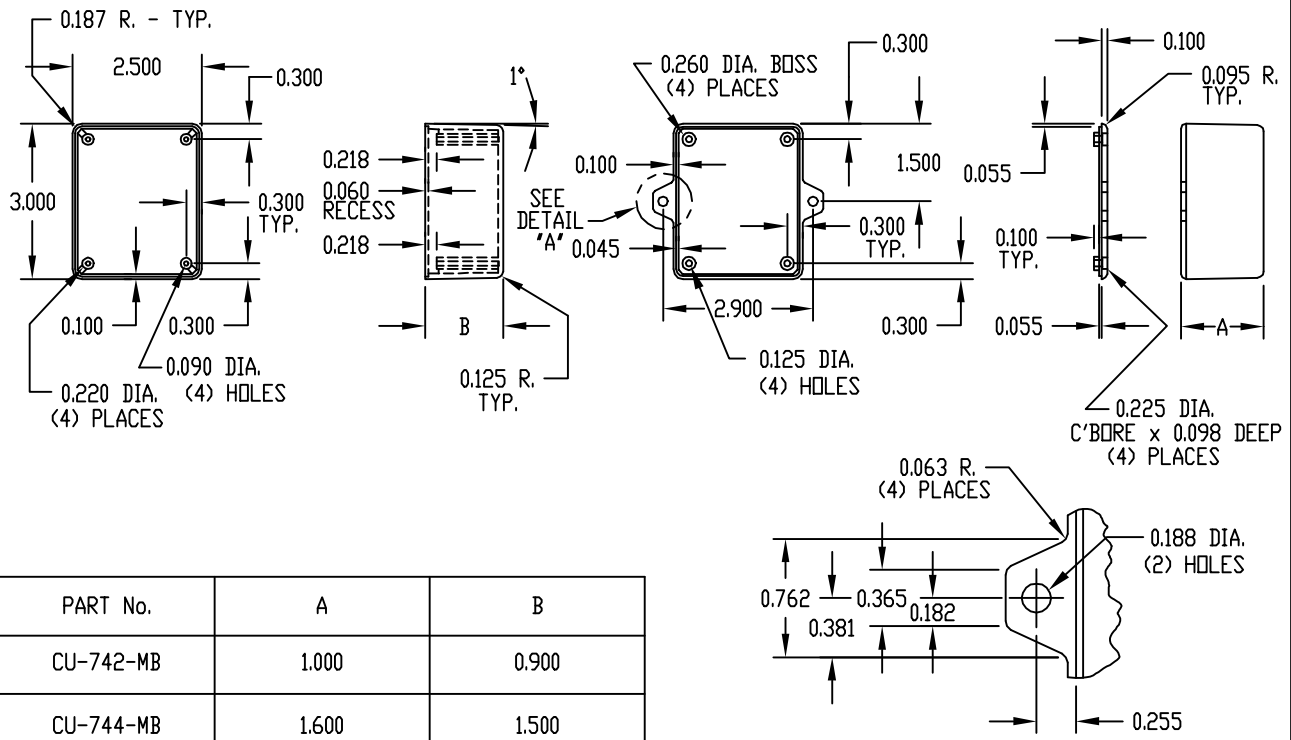

PART NAME	UTILIBOX (STYLE D)	PART No.	CU-742-MB & CU-744-MB
------------------	--------------------	-----------------	-----------------------

MATERIAL: HIGH-IMPACT POLYSTYRENE
COLOR: BLACK
FINISH: SMOOTH, MATTE

FOUR (4) #4 x 0.562" LG. SCREWS
 SUPPLIED FOR ASSEMBLY.

NOTE: ALL DIMENSIONS HAVE ±0.010 TOLERANCE
 UNLESS OTHERWISE SPECIFIED.

PART No.	A	B
CU-742-MB	1.000	0.900
CU-744-MB	1.600	1.500

PART NAME	UTILIBOX (STYLE D)	PART No.	CU-743-MB & CU-745-MB
------------------	--------------------	-----------------	-----------------------

MATERIAL: HIGH-IMPACT POLYSTYRENE
COLOR: BLACK
FINISH: SMOOTH, MATTE

FOUR (4) #4 x 0.562" LG. SCREWS
 SUPPLIED FOR ASSEMBLY.

NOTE: ALL DIMENSIONS HAVE ±0.010 TOLERANCE
 UNLESS OTHERWISE SPECIFIED.

PART No.	A	B
CU-743-MB	1.025	0.910
CU-745-MB	1.615	1.500