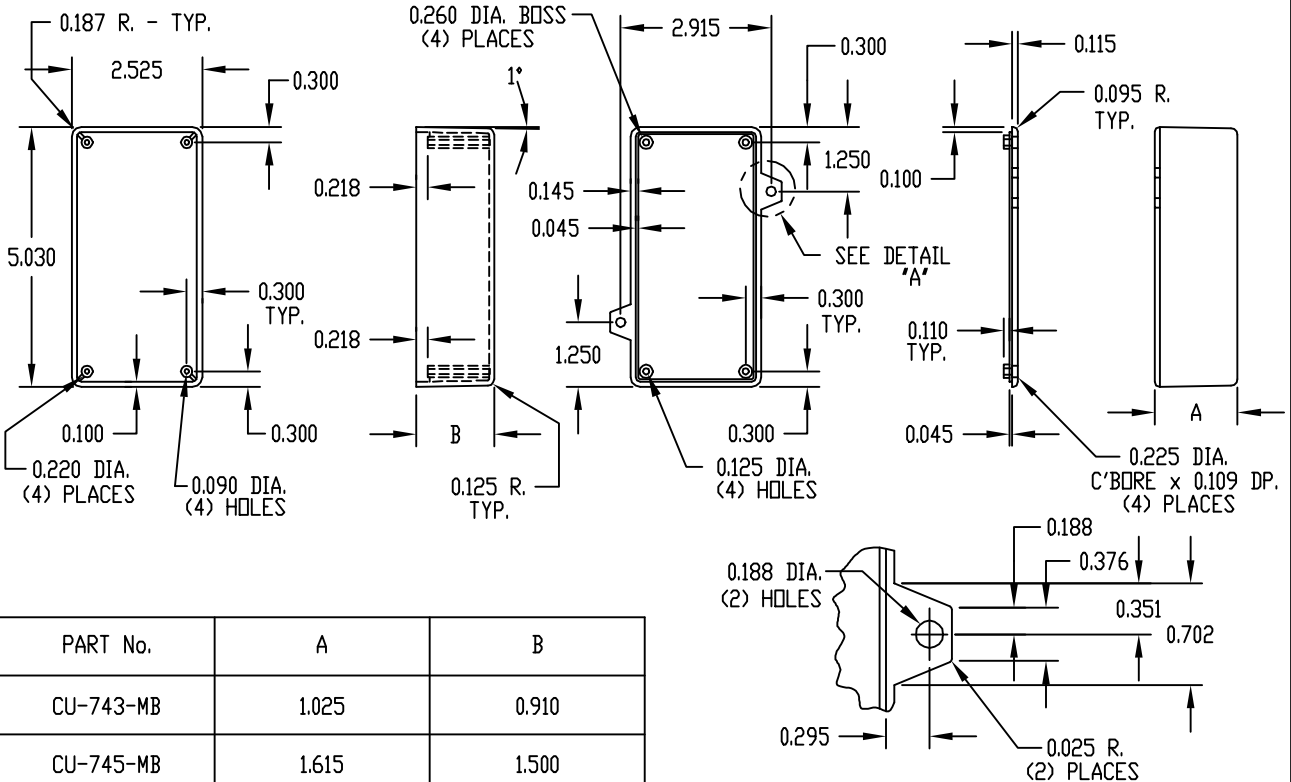

PART NAME	UTILIBOX (STYLE D)	PART No.	CU-742-MB & CU-744-MB
------------------	--------------------	-----------------	-----------------------

MATERIAL: HIGH-IMPACT POLYSTYRENE
COLOR: BLACK
FINISH: SMOOTH, MATTE

FOUR (4) #4 x 0.562" LG. SCREWS
 SUPPLIED FOR ASSEMBLY.

NOTE: ALL DIMENSIONS HAVE ±0.010 TOLERANCE
 UNLESS OTHERWISE SPECIFIED.

PART No.	A	B
CU-742-MB	1.000	0.900
CU-744-MB	1.600	1.500

PART NAME	UTILIBOX (STYLE D)	PART No.	CU-743-MB & CU-745-MB
------------------	--------------------	-----------------	-----------------------

MATERIAL: HIGH-IMPACT POLYSTYRENE
COLOR: BLACK
FINISH: SMOOTH, MATTE

FOUR (4) #4 x 0.562" LG. SCREWS
 SUPPLIED FOR ASSEMBLY.

NOTE: ALL DIMENSIONS HAVE ±0.010 TOLERANCE
 UNLESS OTHERWISE SPECIFIED.

PART No.	A	B
CU-743-MB	1.025	0.910
CU-745-MB	1.615	1.500