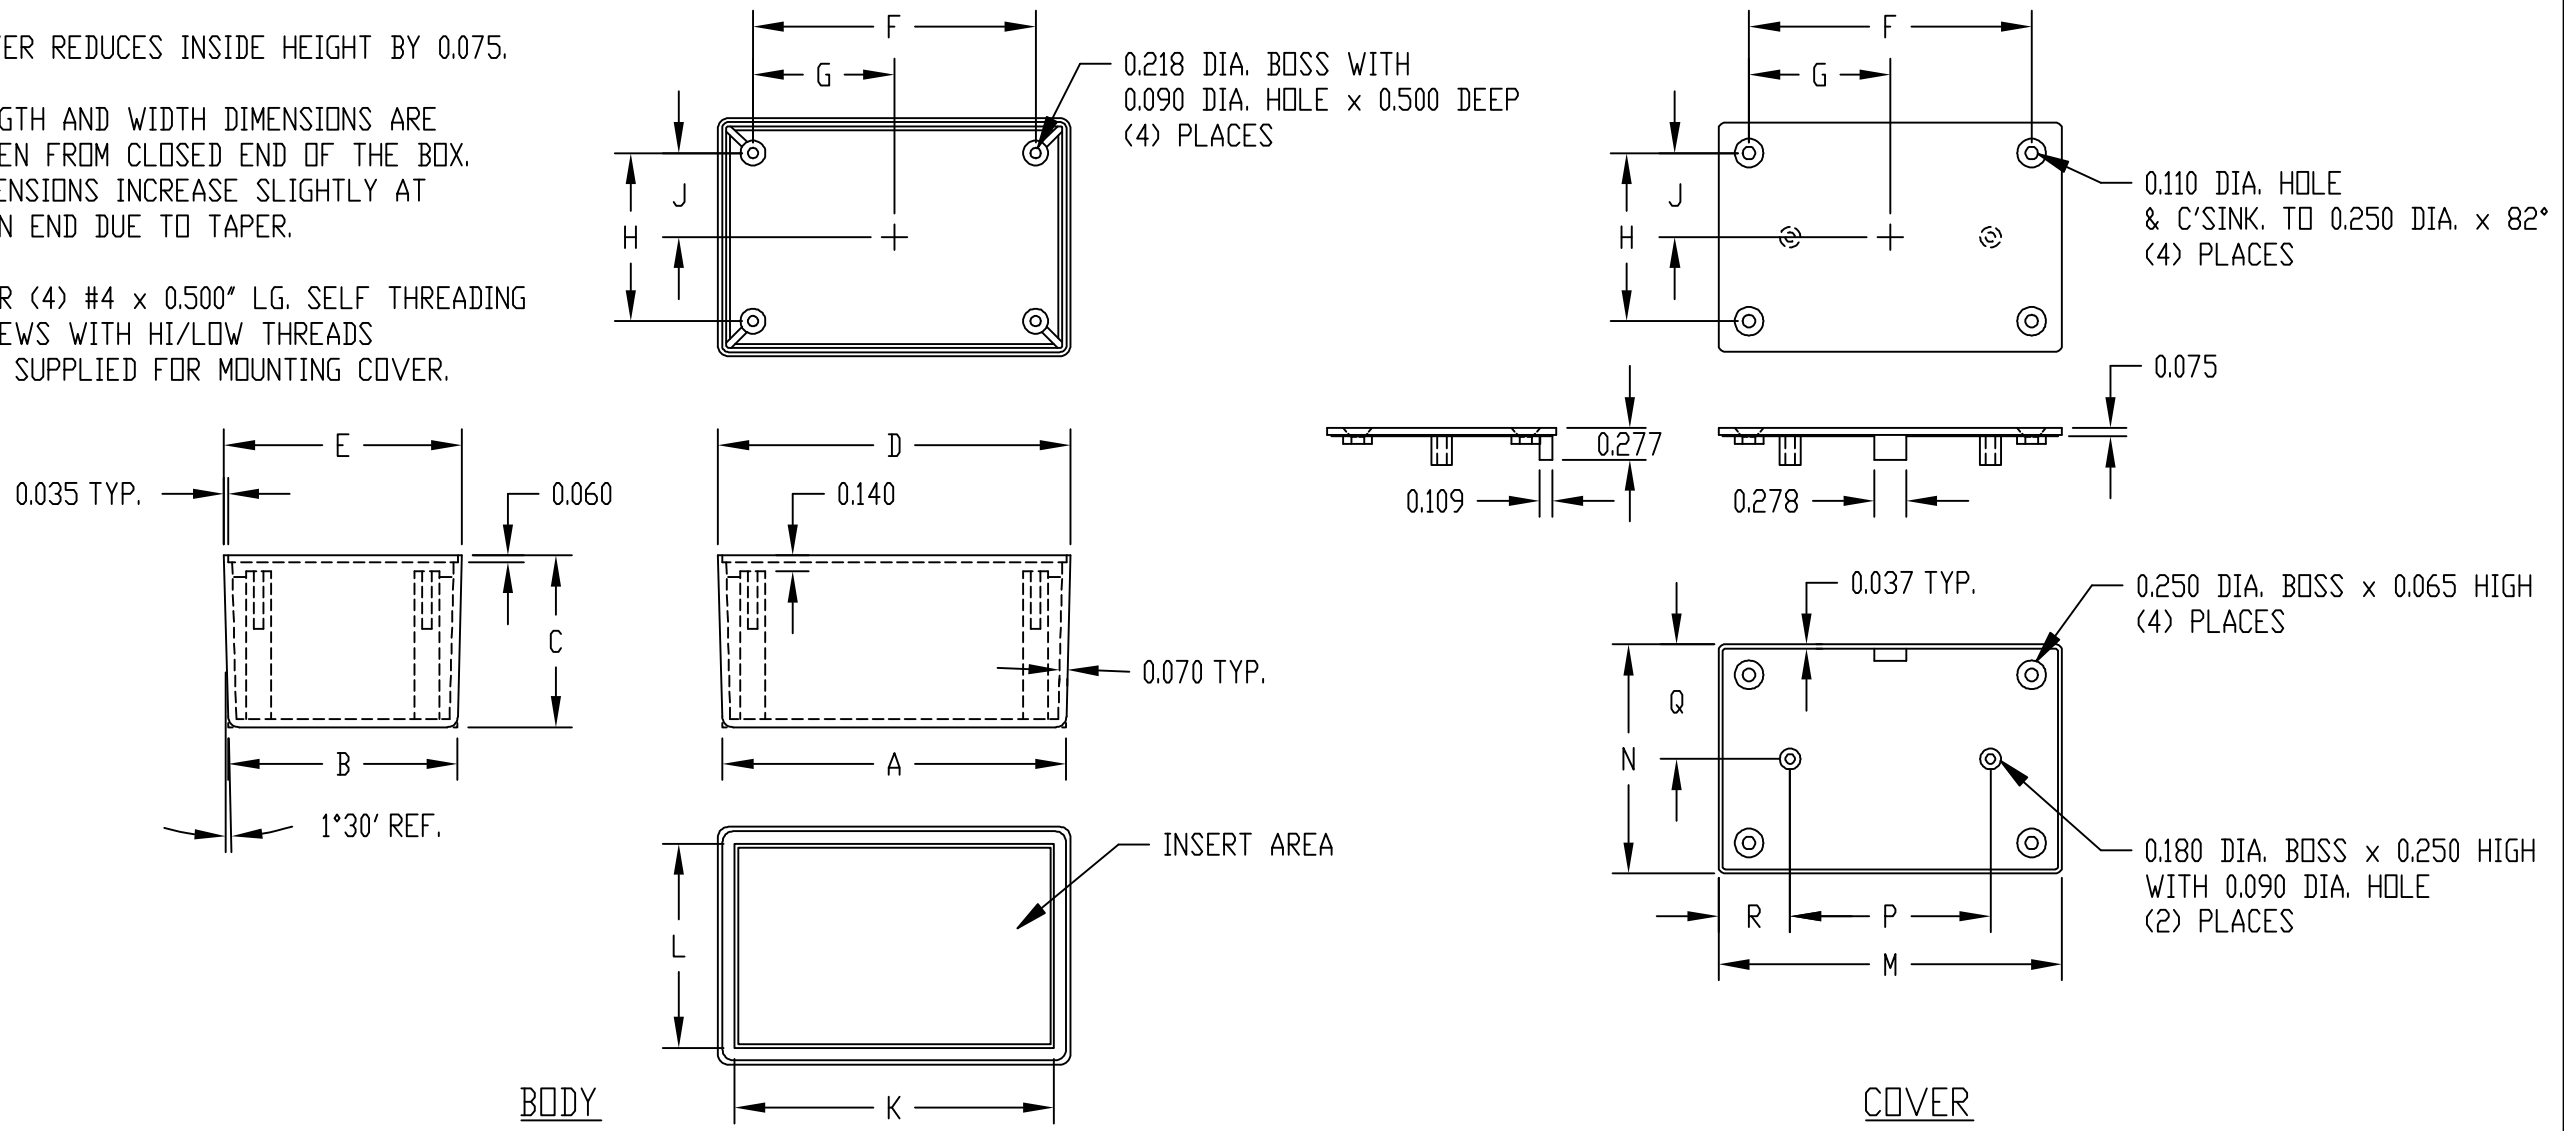

PART NAME	UTILIBOX (STYLE E)	PART No.	CU-789 TO CU-792
-----------	--------------------	----------	------------------

MATERIAL:
 ABS THERMOPLASTIC
 (FLAMMABILITY RATING OF 94V-0 AT
 0.070" THICKNESS AND CONTINUOUS
 USE TEMPERATURE OF 70° C.)

COLOR: BLACK

COVER REDUCES INSIDE HEIGHT BY 0.075.

LENGTH AND WIDTH DIMENSIONS ARE
 TAKEN FROM CLOSED END OF THE BOX.
 DIMENSIONS INCREASE SLIGHTLY AT
 OPEN END DUE TO TAPER.

FOUR (4) #4 x 0.500" LG. SELF THREADING
 SCREWS WITH HI/LOW THREADS
 ARE SUPPLIED FOR MOUNTING COVER.

FINISH:
 BODY - OUTSIDE SURFACES ARE TEXTURED FINISH
 WITH TEXTURED INSERT AREA.
 COVER - SURFACES ARE SMOOTH.

NOTE: ALL DIMENSIONS HAVE ±0.010 TOLERANCE
 UNLESS OTHERWISE SPECIFIED.

MOUNTING BOSSES USE EITHER M2.5 METRIC
 OR #4 STD. SHEET METAL SCREWS x 0.250" LG.
 (NOT SUPPLIED)

PART No.	A	B	C	D	E	F	G	H	J	K	L	M	N	P	Q	R
CU-789	3.000	2.000	0.900	3.047	2.047	2.625	1.313	1.625	0.813	3.015	2.015	3.010	2.010	1.750	1.005	0.633
CU-790	3.000	2.000	1.500	3.079	2.079	2.625	1.313	1.625	0.813	3.015	2.015	3.010	2.010	1.750	1.005	0.633
CU-791	3.000	3.000	1.500	3.079	3.079	2.625	1.313	2.625	1.313	3.015	3.015	3.015	3.015	1.750	1.508	0.633
CU-792	4.000	1.750	1.000	4.052	1.802	3.600	1.800	1.340	0.670	3.975	1.725	3.970	1.720	3.000	0.860	0.485