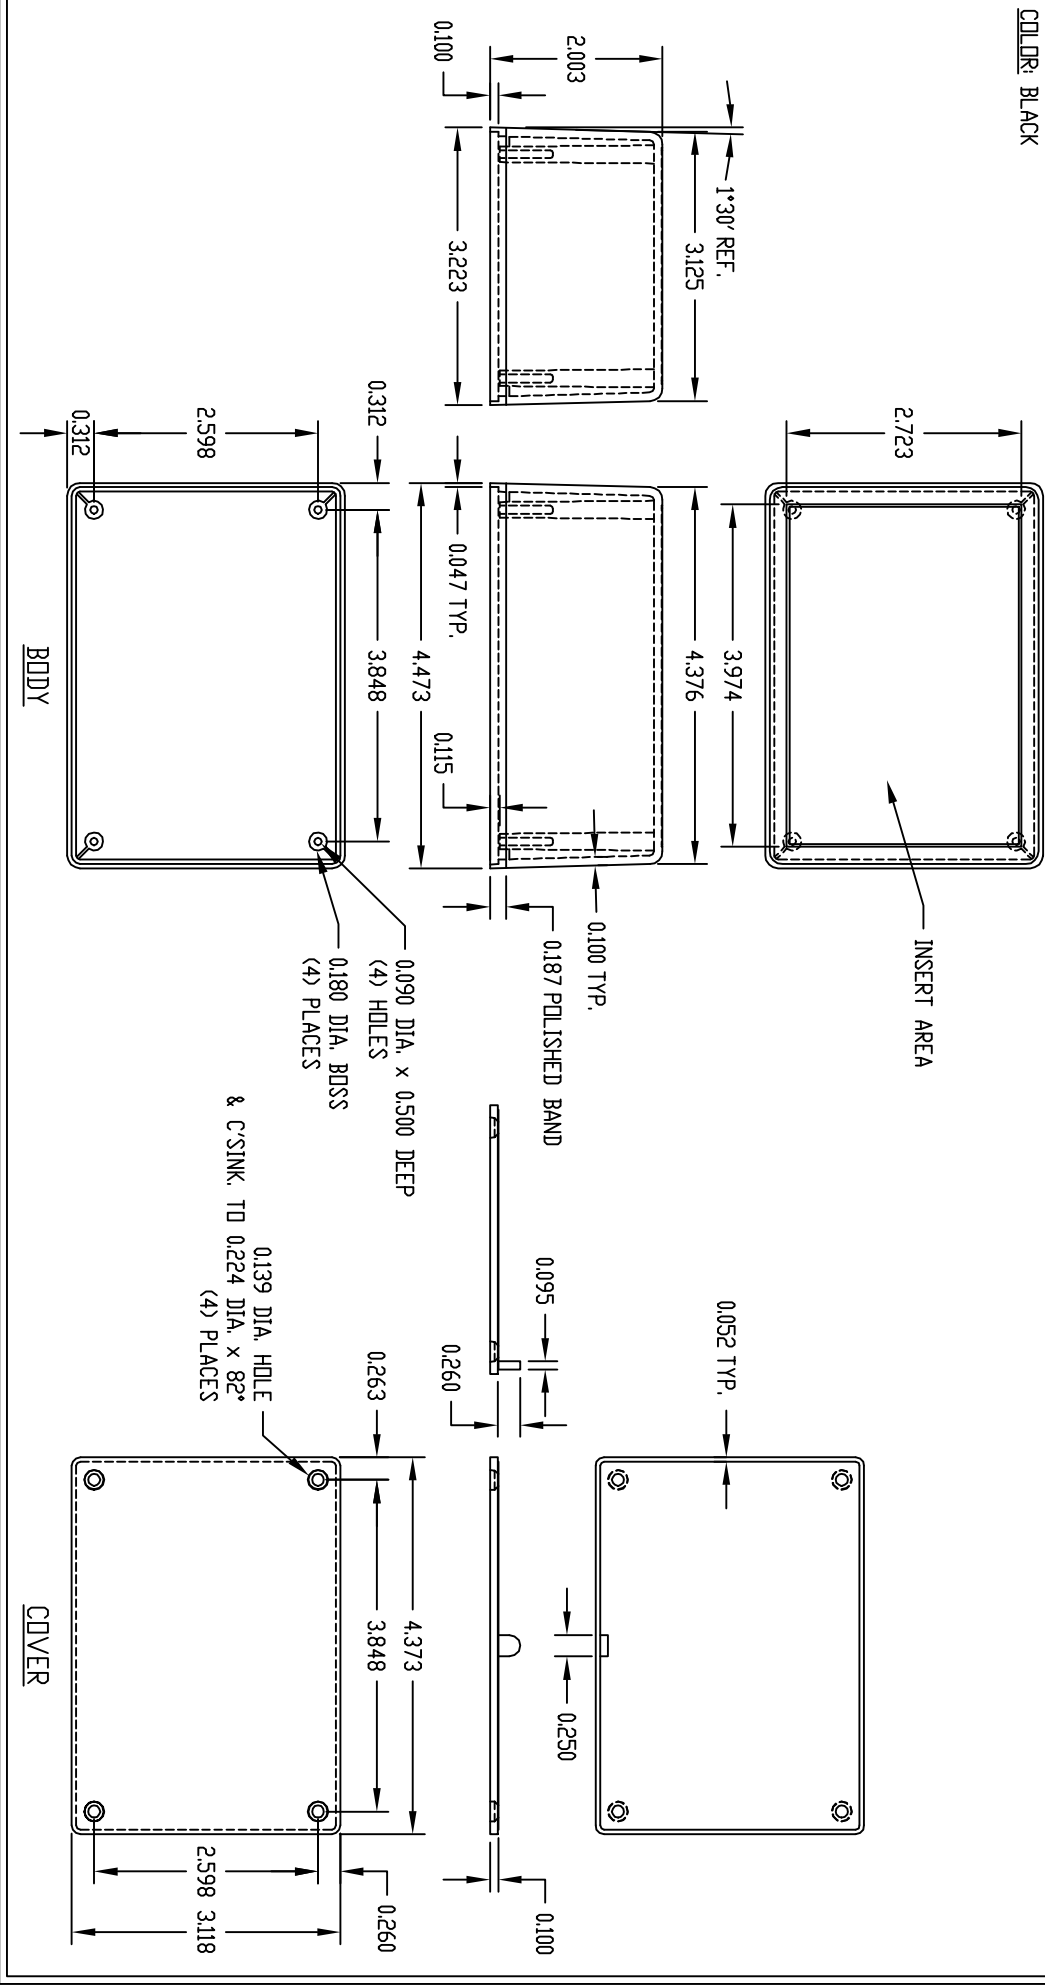

PART NAME UTILIBOX (STYLE E) PART No. CU-795

MATERIAL: ABS THERMOPLASTIC (FLAMMABILITY RATING OF 94-V0 AT 0.070" THICKNESS AND CONTINUOUS USE TEMPERATURE OF 70° C.) COVER REDUCES INSIDE HEIGHT BY 0.100.

FINISH: BODY - OUTSIDE SURFACES ARE TEXTURED FINISH WITH TEXTURED INSERT AREA. COVER - SURFACES ARE SMOOTH. LENGTH AND WIDTH DIMENSIONS ARE TAKEN FROM CLOSED END OF THE BOX. DIMENSIONS INCREASE SLIGHTLY AT OPEN END DUE TO TAPER. NOTE: ALL DIMENSIONS HAVE ±0.010 TOLERANCE UNLESS OTHERWISE SPECIFIED.

COLOR: BLACK