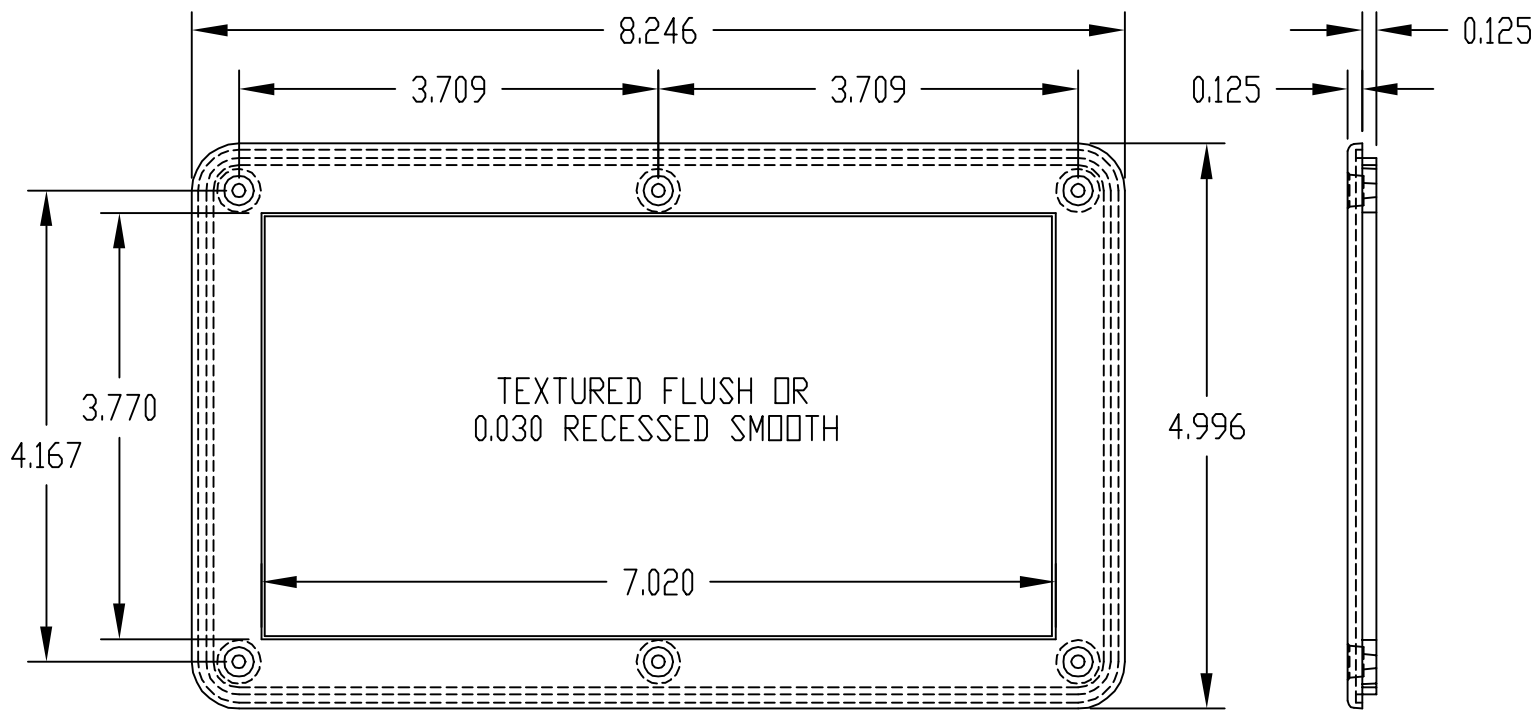

SIX (6) #4-40 x 0.500" LG. SCREWS SUPPLIED FOR ASSEMBLING COVER TO BODY

MOUNTING BOSSES USE EITHER M2.5 METRIC OR #4 STD. SHEET METAL SCREWS x 0.250" LG. (NOT SUPPLIED)

FINISH

BODY AND STANDARD COVERS ARE BLACK TEXTURED

RECESSED (CUR-) AND CLEAR COVERS (-C) ARE SMOOTH FINISH

OPTIONAL MOUNTING BRACKETS ARE AVAILABLE BY ADDING SUFFIX "-MB" TO CATALOG PART NO.

NOTE: ALL DIMENSIONS HAVE ±0.010 TOLERANCE UNLESS OTHERWISE SPECIFIED