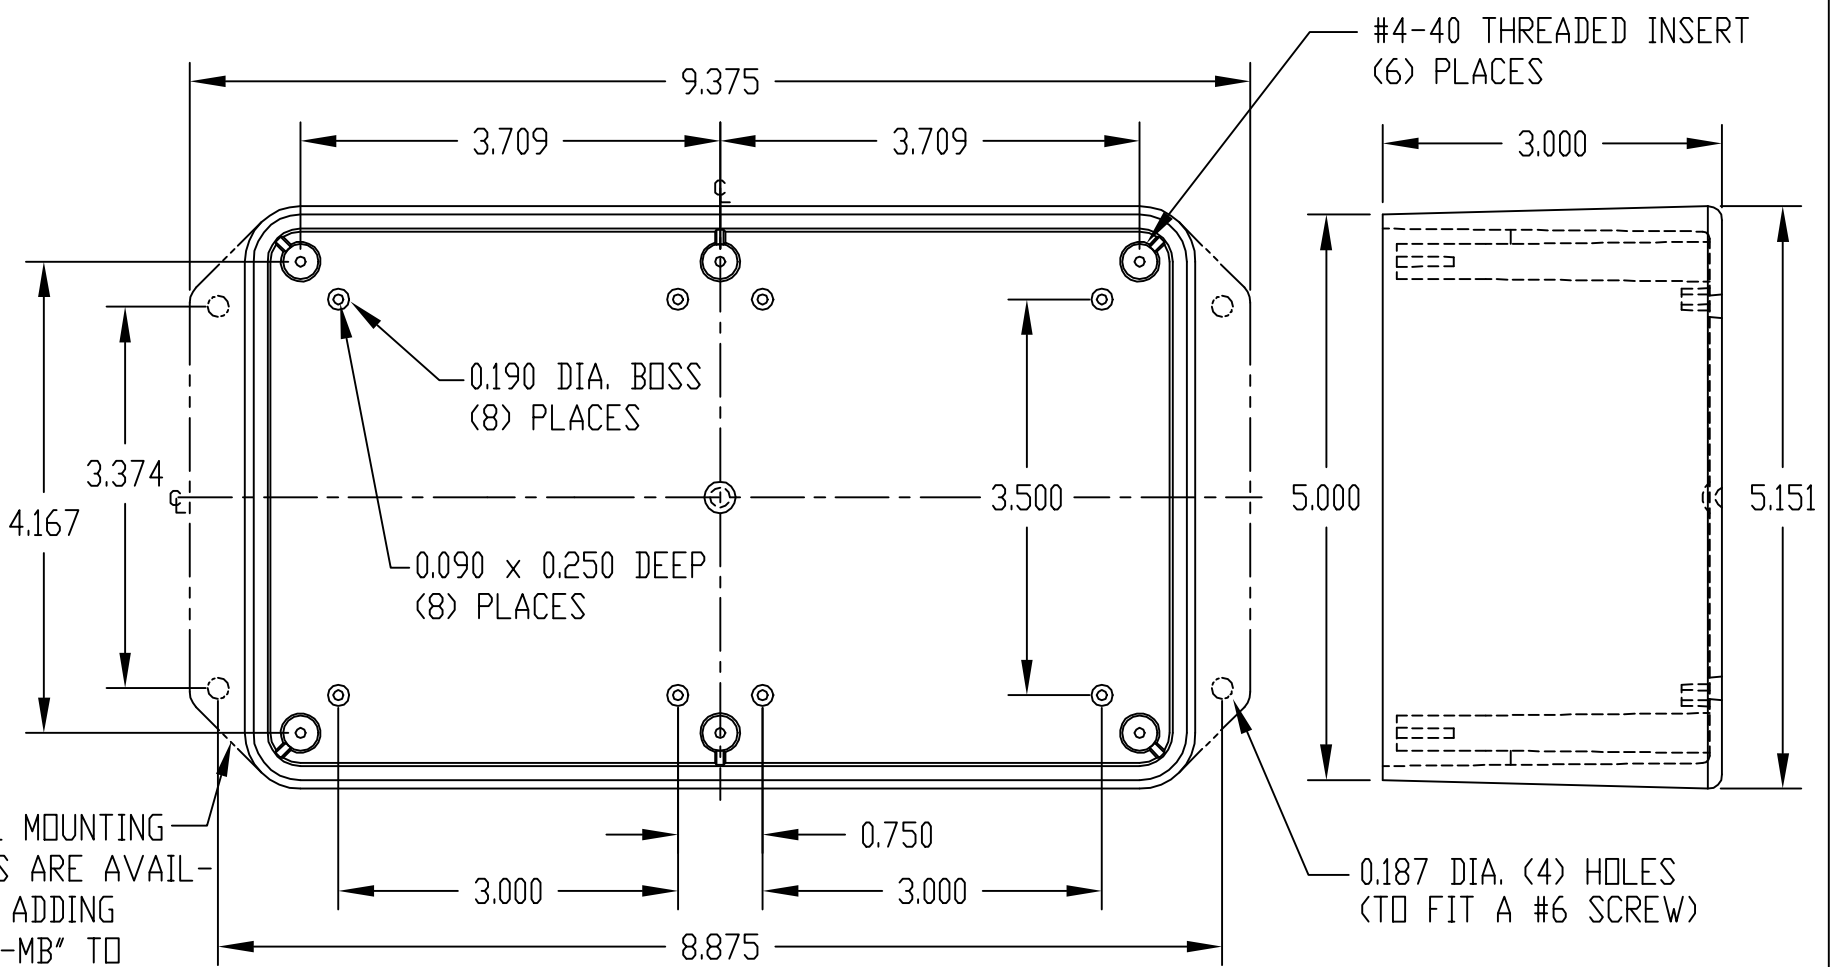

PART NAME	UTILIBOX (STYLE A)	PART No.	CU-3285 & CU-3285-MB CUR-3285 & CUR-3285-MB CUR-3285-C & CUR-3285-CMB	REV. DATE	9-2-10
-----------	--------------------	----------	---	-----------	--------

MATERIAL:

SIX (6) #4-40 x 0.500" LG. SCREWS SUPPLIED FOR ASSEMBLING COVER TO BODY

MOUNTING BOSSES USE EITHER M2.5 METRIC OR #4 STD. SHEET METAL SCREWS x 0.250" LG. (NOT SUPPLIED)

FINISH

BODY AND STANDARD COVERS ARE BLACK TEXTURED

RECESSED (CUR-) AND CLEAR COVERS (-C) ARE SMOOTH FINISH

OPTIONAL MOUNTING BRACKETS ARE AVAILABLE BY ADDING SUFFIX "-MB" TO CATALOG PART NO.

NOTE: ALL DIMENSIONS HAVE ±0.010 TOLERANCE UNLESS OTHERWISE SPECIFIED