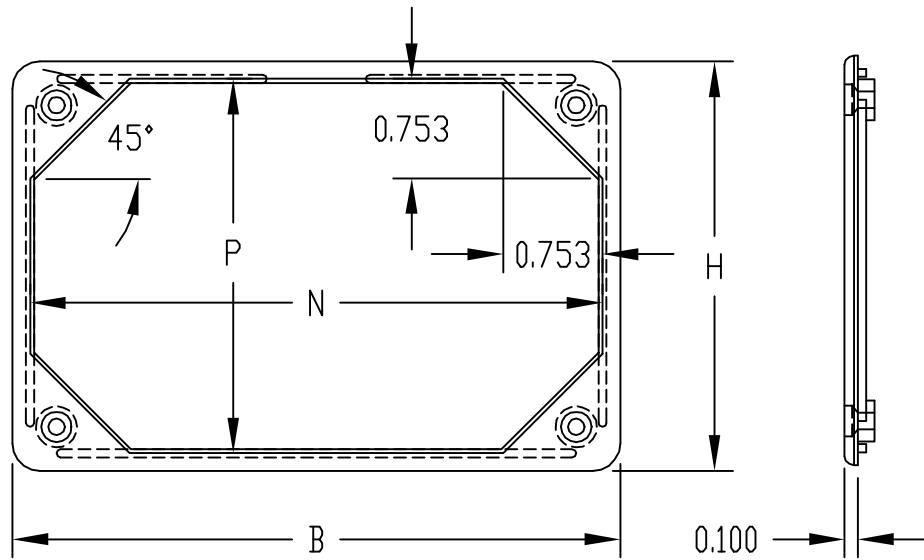

PART NAME	UTILIBOX (STYLE A)	PART No.	CU-3281 thru CU-3284 and CU-3287 CUR-3281 thru CUR-3284 and CUR-3287 CUR-3281-C thru CUR-3284-C & CUR-3287-C	REV. DATE	9-2-10
-----------	--------------------	----------	--	-----------	--------

FINISH

BODY AND STANDARD COVERS ARE BLACK TEXTURED

RECESSED (CUR-) AND CLEAR COVERS (-C) ARE SMOOTH FINISH

FOUR (4) #4-40 x 0.375" LG. SCREWS SUPPLIED FOR ASSEMBLING COVER TO BODY

MOUNTING BOSSES USE EITHER M2.5 METRIC OR #4 STD. SHEET METAL SCREWS x 0.250" LG. (NOT SUPPLIED)

#4-40 THREADED INSERT (4) PLACES

NOTE: ALL DIMENSIONS HAVE ±0.010 TOLERANCE UNLESS OTHERWISE SPECIFIED

PART No.	A	B	C	D	E	F	G	H	J	K	L	M	N	P	R	S
CU-3281	4.690	4.604	4.404	4.375	3.938	3.250	3.190	3.104	2.904	2.875	2.438	1.750	4.337	2.837	1.772	1.672
CU-3282	4.724	4.612	4.412	4.375	3.938	3.250	4.724	4.612	4.412	4.375	3.938	3.250	4.345	4.345	2.256	2.156
CU-3283	6.224	6.112	5.912	5.875	5.438	4.750	4.724	4.612	4.412	4.375	3.938	3.250	5.845	4.345	2.256	2.156
CU-3284	7.724	7.612	7.412	7.375	6.938	6.250	4.724	4.612	4.412	4.375	3.938	3.250	7.345	4.345	2.256	2.156
CU-3287	6.224	6.112	5.912	5.875	5.438	4.750	4.724	4.612	4.412	4.375	3.938	3.250	5.845	4.345	1.250	1.156