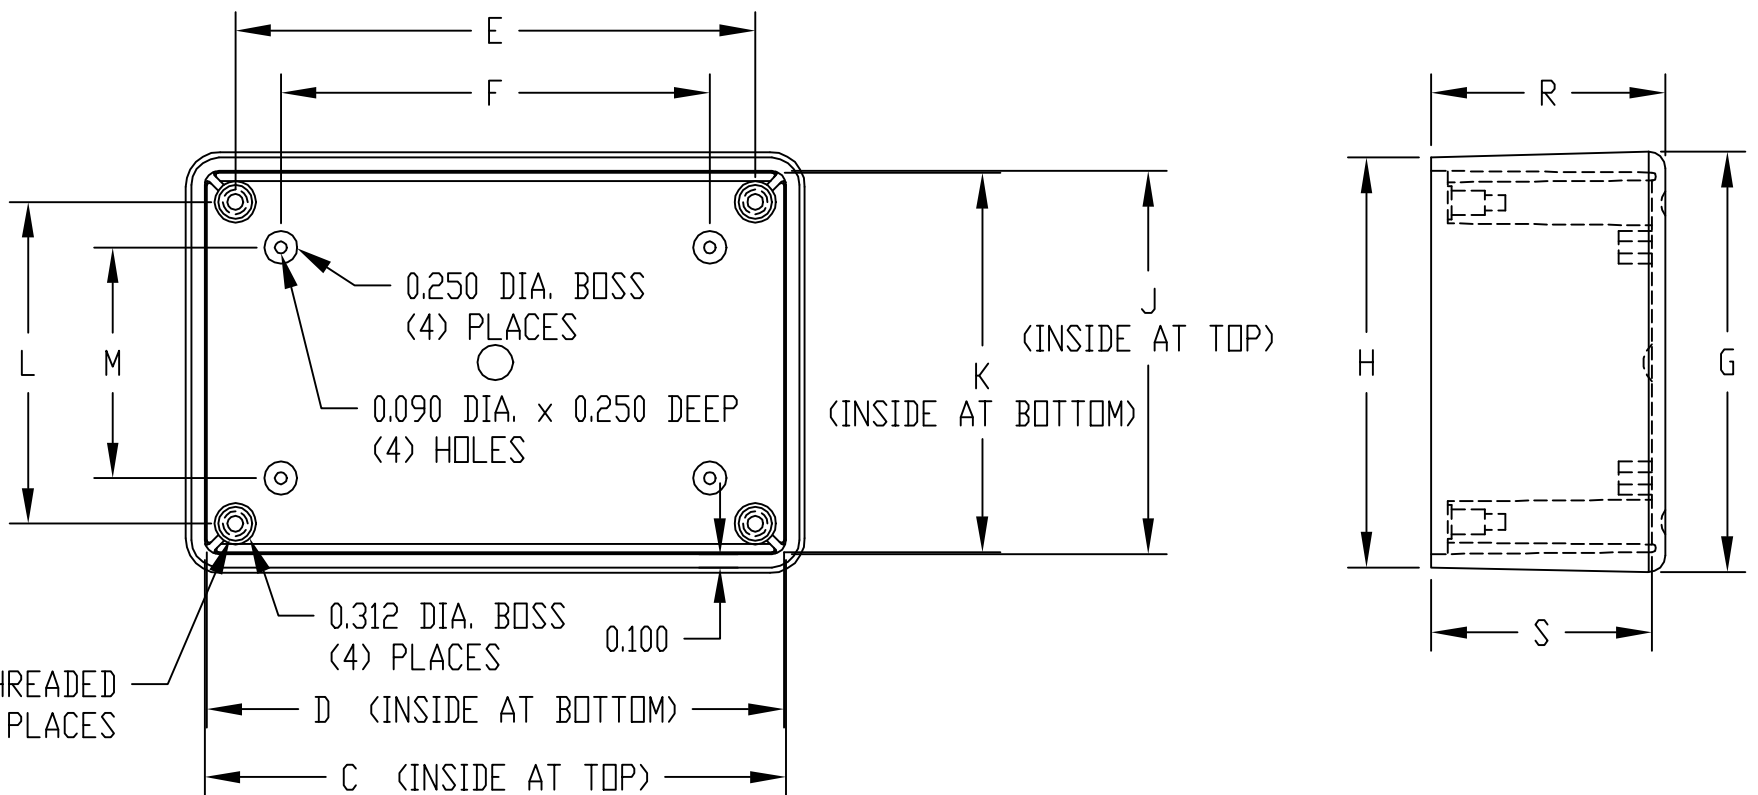

PART NAME	UTILIBOX (STYLE A)	PART No.	CU-3281 thru CU-3284 and CU-3287 CUR-3281 thru CUR-3284 and CUR-3287 CUR-3281-C thru CUR-3284-C & CUR-3287-C	REV. DATE	9-2-10
-----------	--------------------	----------	--	-----------	--------

FINISH

BODY AND STANDARD COVERS ARE BLACK TEXTURED

RECESSED (CUR-) AND CLEAR COVERS (-C) ARE SMOOTH FINISH

FOUR (4) #4-40 x 0.375" LG. SCREWS SUPPLIED FOR ASSEMBLING COVER TO BODY

MOUNTING BOSSES USE EITHER M2.5 METRIC OR #4 STD. SHEET METAL SCREWS x 0.250" LG. (NOT SUPPLIED)

#4-40 THREADED INSERT (4) PLACES

NOTE: ALL DIMENSIONS HAVE ±0.010 TOLERANCE UNLESS OTHERWISE SPECIFIED

PART No.	A	B	C	D	E	F	G	H	J	K	L	M	N	P	R	S
CU-3281	4.690	4.604	4.404	4.375	3.938	3.250	3.190	3.104	2.904	2.875	2.438	1.750	4.337	2.837	1.772	1.672
CU-3282	4.724	4.612	4.412	4.375	3.938	3.250	4.724	4.612	4.412	4.375	3.938	3.250	4.345	4.345	2.256	2.156
CU-3283	6.224	6.112	5.912	5.875	5.438	4.750	4.724	4.612	4.412	4.375	3.938	3.250	5.845	4.345	2.256	2.156
CU-3284	7.724	7.612	7.412	7.375	6.938	6.250	4.724	4.612	4.412	4.375	3.938	3.250	7.345	4.345	2.256	2.156
CU-3287	6.224	6.112	5.912	5.875	5.438	4.750	4.724	4.612	4.412	4.375	3.938	3.250	5.845	4.345	1.250	1.156