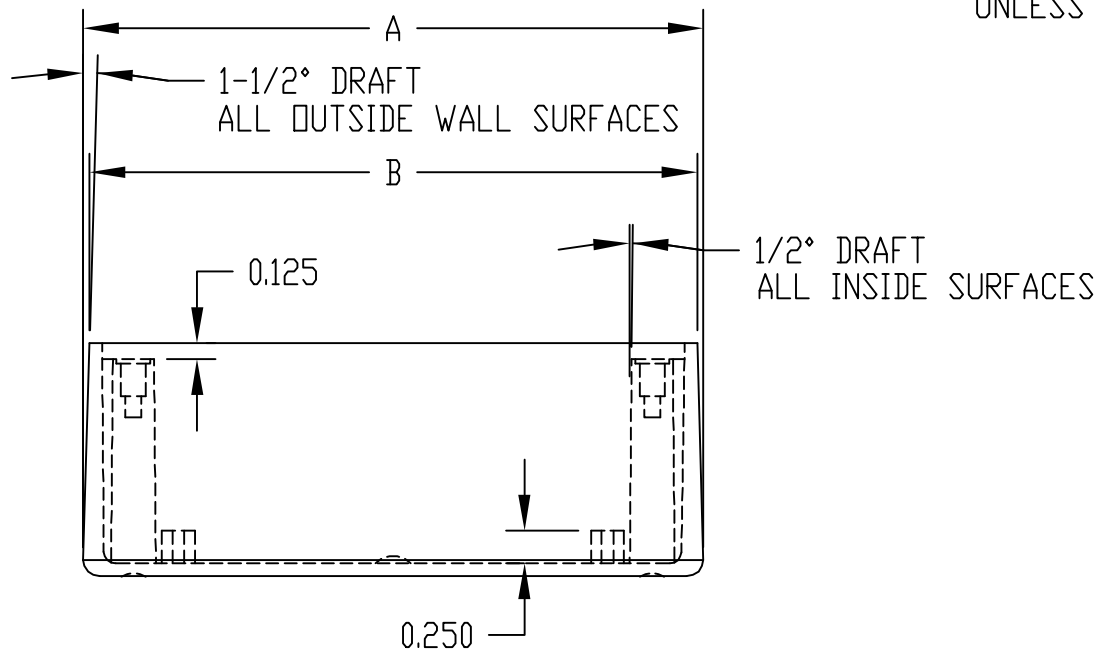

FINISH

BODY AND STANDARD COVERS ARE BLACK TEXTURED

RECESSED (CUR-) AND CLEAR COVERS (-C) ARE SMOOTH FINISH

FOUR (4) #4-40 x 0.375" LG. SCREWS SUPPLIED FOR ASSEMBLING COVER TO BODY

MOUNTING BOSSES USE EITHER M2.5 METRIC OR #4 STD. SHEET METAL SCREWS x 0.250" LG. (NOT SUPPLIED)

#4-40 THREADED INSERT (4) PLACES

NOTE: ALL DIMENSIONS HAVE ±0.010 TOLERANCE UNLESS OTHERWISE SPECIFIED

PART No.	A	B	C	D	E	F	G	H	J	K	L	M	N	P	R	S
CU-3281	4.690	4.604	4.404	4.375	3.938	3.250	3.190	3.104	2.904	2.875	2.438	1.750	4.337	2.837	1.772	1.672
CU-3282	4.724	4.612	4.412	4.375	3.938	3.250	4.724	4.612	4.412	4.375	3.938	3.250	4.345	4.345	2.256	2.156
CU-3283	6.224	6.112	5.912	5.875	5.438	4.750	4.724	4.612	4.412	4.375	3.938	3.250	5.845	4.345	2.256	2.156
CU-3284	7.724	7.612	7.412	7.375	6.938	6.250	4.724	4.612	4.412	4.375	3.938	3.250	7.345	4.345	2.256	2.156
CU-3287	6.224	6.112	5.912	5.875	5.438	4.750	4.724	4.612	4.412	4.375	3.938	3.250	5.845	4.345	1.250	1.156