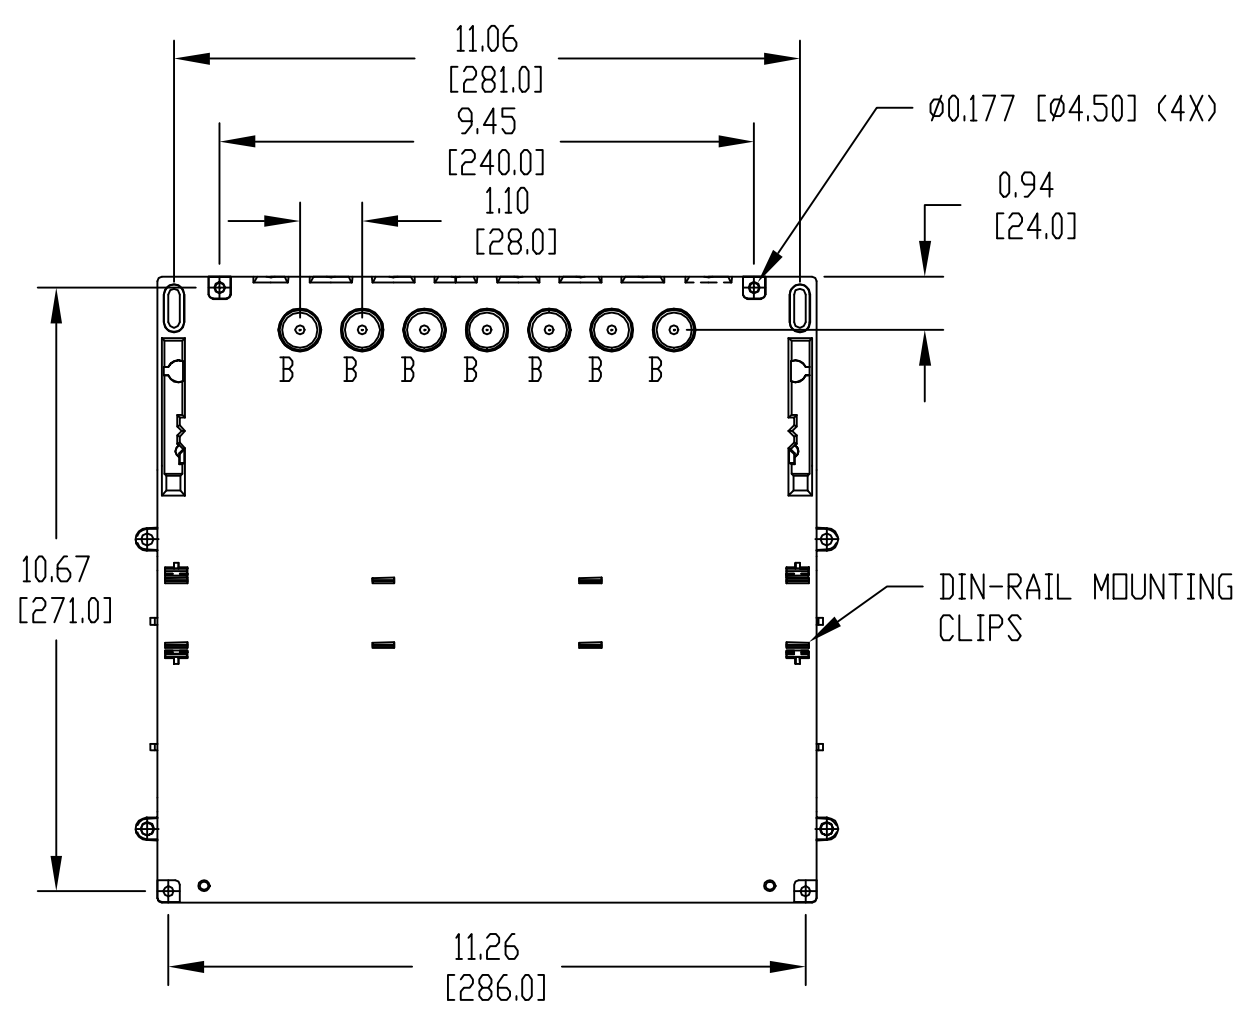

MATERIAL:  
 BODY & TERMINAL COMPARTMENT COVER - LIGHT GRAY HIGH IMPACT ABS  
 PCB COMPARTMENT COVER - BLUE TINTED POLYCARBONATE (UL 94-HB)  
 SILICONE SPONGE GASKET IN BOTH COVERS  
 SCREW-ON COVER DESIGNED TO MEET IP-66 RATING

Ø0.315 [Ø8.00] BOSS WITH  
 Ø0.094 [Ø2.40] HOLE (32X)  
 ACCEPTS M2.5 x 8mm LG. OR  
 #4 x 0.312" LG. SELF-TAPPING  
 SCREW (NOT SUPPLIED)

(4X) M5.5 x 27mm LG.  
 SELF-TAPPING SCREW  
 FOR MOUNTING PCB  
 COMPARTMENT COVER  
 (2X) M4 x 25mm LG.  
 SELF-TAPPING SCREW  
 FOR MOUNTING TERMINAL  
 COMPARTMENT COVER

	KNOCKOUT DIMENSION	CABLE GLAND
A	Ø0.614 [15.6mm]	PG 9(OR M12)
B	Ø0.748 [19.0mm]	PG 11(OR M16)
C	Ø0.819 [20.8mm]	PG 13.5(OR M20)

ALL DIMENSIONS HAVE ±0.02 [0.4] TOLERANCE UNLESS OTHERWISE SPECIFIED