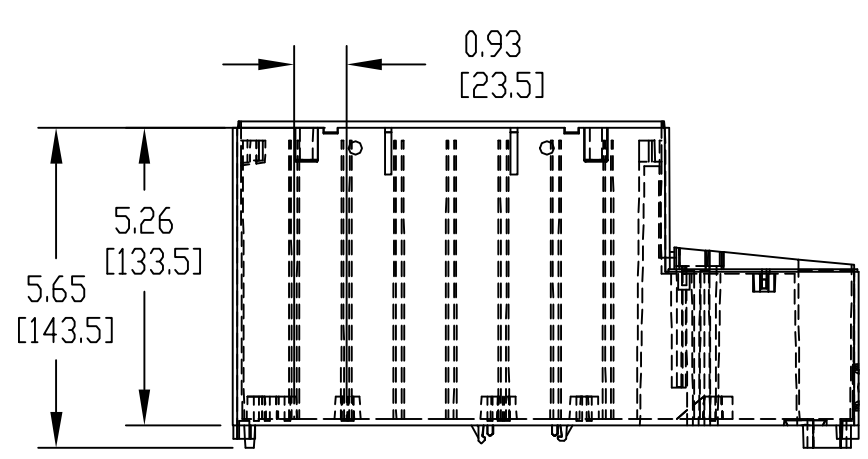

MATERIAL:  
 BODY & TERMINAL COMPARTMENT COVER - LIGHT GRAY HIGH IMPACT ABS  
 PCB COMPARTMENT COVER - BLUE TINTED POLYCARBONATE (UL 94-HB)  
 SILICONE SPONGE GASKET IN BOTH COVERS  
 SCREW-ON COVER DESIGNED TO MEET IP-66 RATING

Ø0.315 [Ø8.00] BOSS WITH  
 Ø0.094 [Ø2.40] HOLE (32X)  
 ACCEPTS M2.5 x 8mm LG. OR  
 #4 x 0.312" LG. SELF-TAPPING  
 SCREW (NOT SUPPLIED)

(4X) M5.5 x 27mm LG.  
 SELF-TAPPING SCREW  
 FOR MOUNTING PCB  
 COMPARTMENT COVER  
 (2X) M4 x 25mm LG.  
 SELF-TAPPING SCREW  
 FOR MOUNTING TERMINAL  
 COMPARTMENT COVER

	KNOCKOUT DIMENSION	CABLE GLAND
A	Ø0.614 [15.6mm]	PG 9(OR M12)
B	Ø0.748 [19.0mm]	PG 11(OR M16)
C	Ø0.819 [20.8mm]	PG 13.5(OR M20)

ALL DIMENSIONS HAVE ±0.02 [0.4] TOLERANCE UNLESS OTHERWISE SPECIFIED