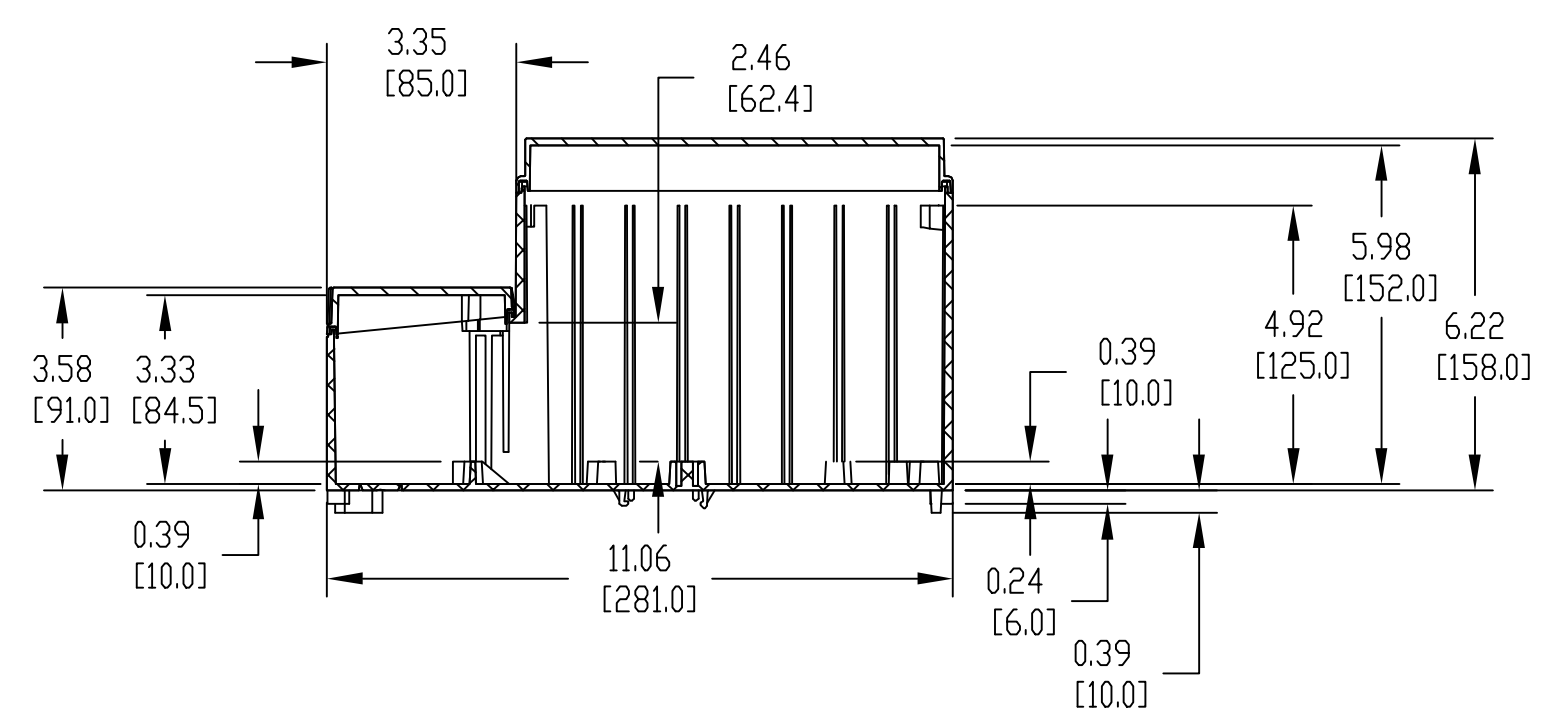

MATERIAL:  
 BODY & TERMINAL COMPARTMENT COVER - LIGHT GRAY HIGH IMPACT ABS  
 PCB COMPARTMENT COVER - BLUE TINTED POLYCARBONATE (UL 94-HB)  
 SILICONE SPONGE GASKET IN BOTH COVERS  
 SCREW-ON COVER DESIGNED TO MEET IP-66 RATING

Ø0.315 [Ø8.00] BOSS WITH  
 Ø0.094 [Ø2.40] HOLE (32X)  
 ACCEPTS M2.5 x 8mm LG. OR  
 #4 x 0.312" LG. SELF-TAPPING  
 SCREW (NOT SUPPLIED)

(4X) M5.5 x 27mm LG.  
 SELF-TAPPING SCREW  
 FOR MOUNTING PCB  
 COMPARTMENT COVER  
 (2X) M4 x 25mm LG.  
 SELF-TAPPING SCREW  
 FOR MOUNTING TERMINAL  
 COMPARTMENT COVER

	KNOCKOUT DIMENSION	CABLE GLAND
A	Ø0.614 [15.6mm]	PG 9(OR M12)
B	Ø0.748 [19.0mm]	PG 11(OR M16)
C	Ø0.819 [20.8mm]	PG 13.5(OR M20)

ALL DIMENSIONS HAVE ±0.02 [0.4] TOLERANCE UNLESS OTHERWISE SPECIFIED