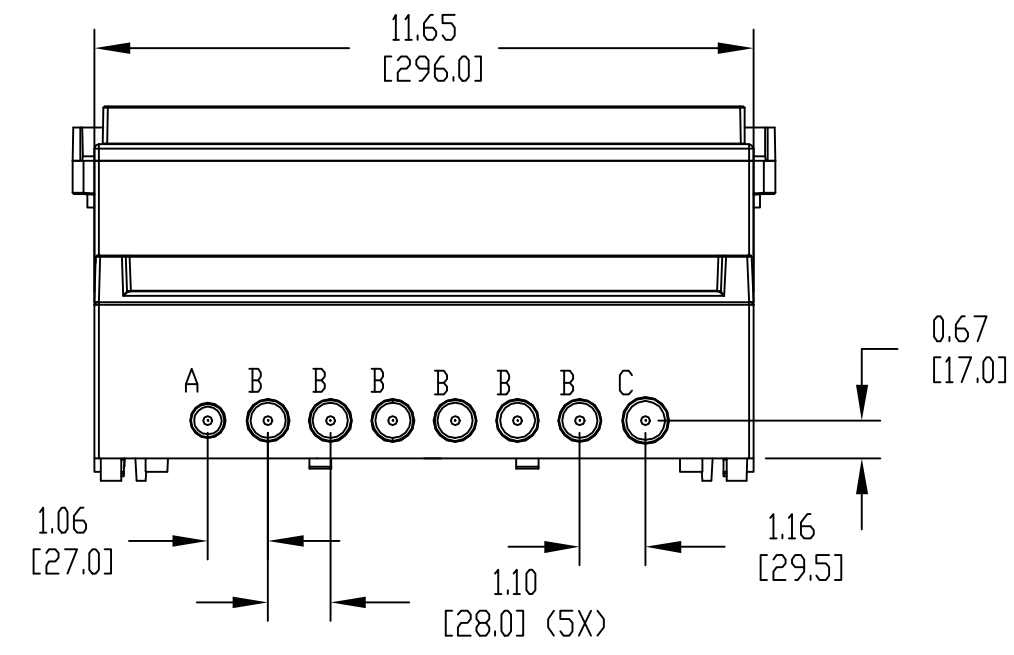

MATERIAL:  
 BODY & TERMINAL COMPARTMENT COVER - LIGHT GRAY HIGH IMPACT ABS  
 PCB COMPARTMENT COVER - BLUE TINTED POLYCARBONATE (UL 94-HB)  
 SILICONE SPONGE GASKET IN BOTH COVERS  
 SCREW-ON COVER DESIGNED TO MEET IP-66 RATING

Ø0.315 [Ø8.00] BOSS WITH  
 Ø0.094 [Ø2.40] HOLE (32X)  
 ACCEPTS M2.5 x 8mm LG. OR  
 #4 x 0.312" LG. SELF-TAPPING  
 SCREW (NOT SUPPLIED)

(4X) M5.5 x 27mm LG.  
 SELF-TAPPING SCREW  
 FOR MOUNTING PCB  
 COMPARTMENT COVER  
 (2X) M4 x 25mm LG.  
 SELF-TAPPING SCREW  
 FOR MOUNTING TERMINAL  
 COMPARTMENT COVER

	KNOCKOUT DIMENSION	CABLE GLAND
A	Ø0.614 [15.6mm]	PG 9(OR M12)
B	Ø0.748 [19.0mm]	PG 11(OR M16)
C	Ø0.819 [20.8mm]	PG 13.5(OR M20)

ALL DIMENSIONS HAVE ±0.02 [0.4] TOLERANCE UNLESS OTHERWISE SPECIFIED