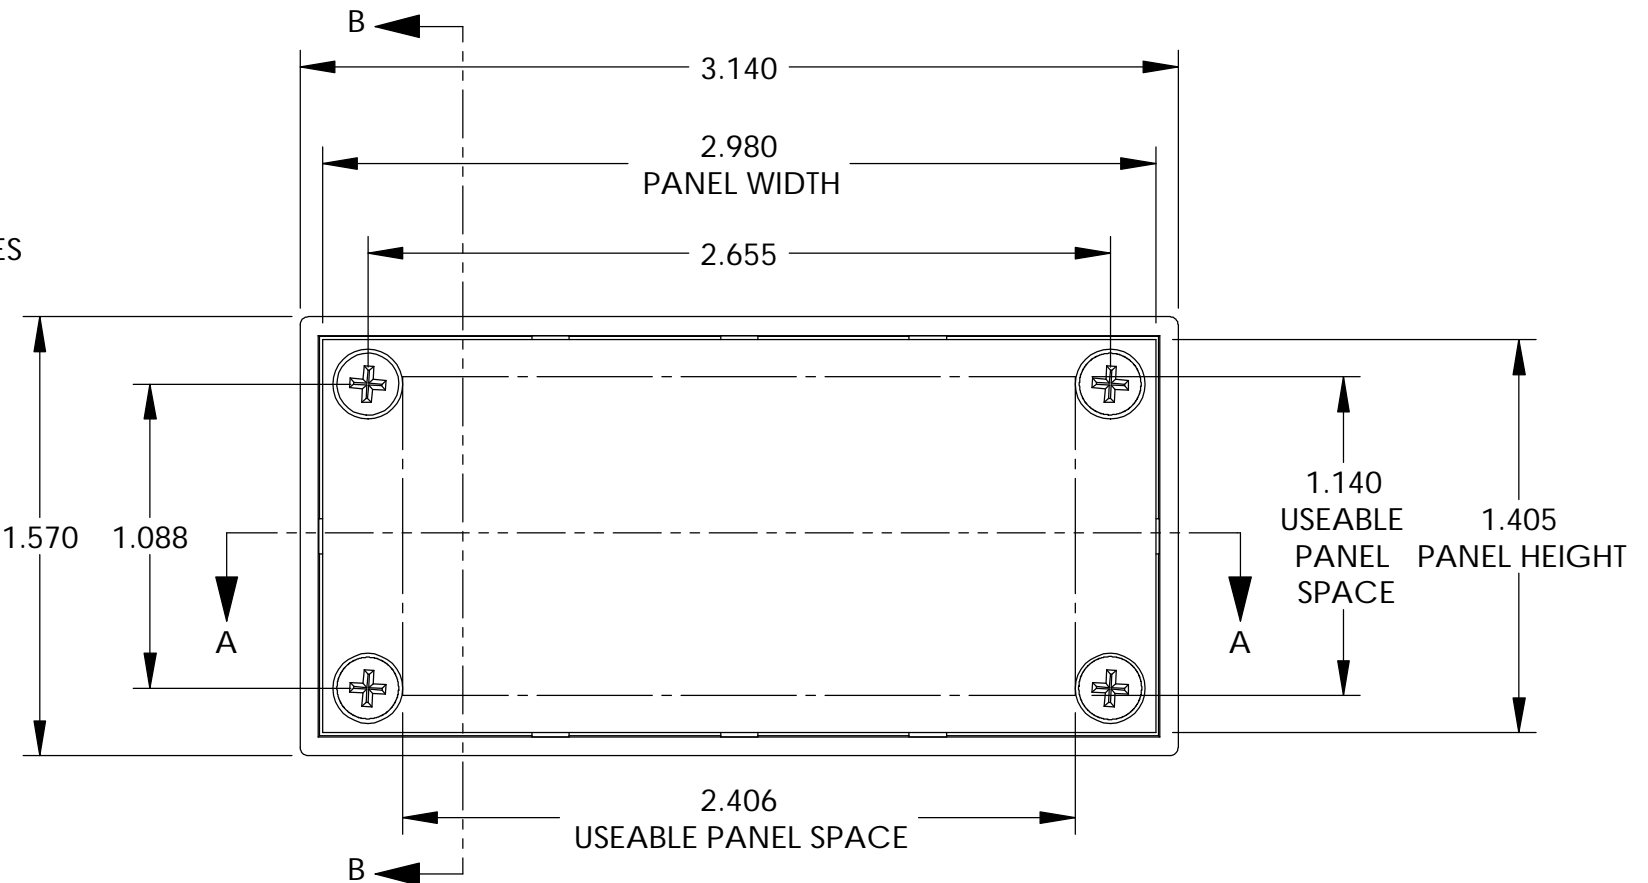

PART NAME

EXTRUDED ALUMINUM BOX

PART No.

EX-4500 & EX-4501 & EX-4502

SECTION A-A

SECTION B-B

MATERIAL:
 BODY - ALUMINUM
 BEZEL - UL94V-0 ABS
 PANEL - .060 THK. ALUMINUM

FINISH:
 BODY - SILVER COATING
 BEZEL - BLACK
 PANEL - NATURAL

EIGHT (8) M3 x 10mm FLAT HEAD SCREWS SUPPLIED TO ATTACH END PANELS AND BEZELS TO BODY (ALTERNATE SCREW #4 x 5/8 FLAT HEAD THREAD CUTTING SCREWS CAN BE SUBSTITUTED)
 RECOMMEND INSERTION TORQUE 6-8 in-lbs.

ALL DIMENSIONS HAVE $\pm .015$ TOLERANCE UNLESS OTHERWISE SPECIFIED

DETAIL C

DETAIL D

DETAIL E

PART No.	EXTERNAL		INTERNAL CLEARANCE	
	A	B	C	
EX-4500	3.81	3.33	2.99	
EX-4501	5.38	4.90	4.56	
EX-4502	6.96	6.48	6.14	