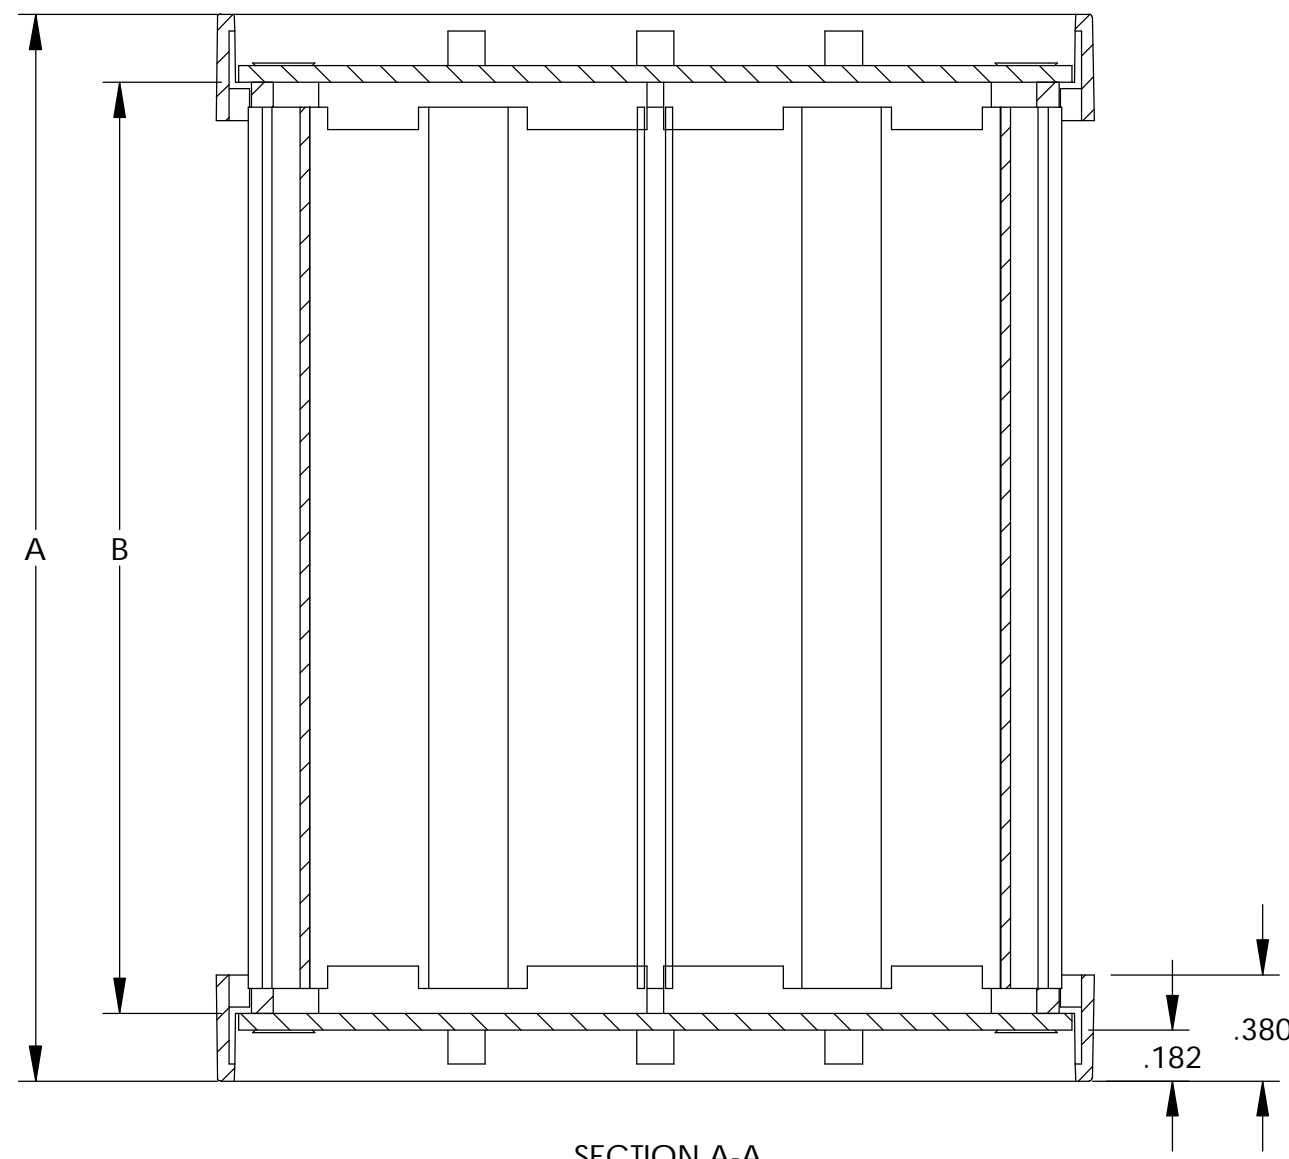

PART NAME

EXTRUDED ALUMINUM BOX

PART No.

EX-4500 & EX-4501 & EX-4502

SECTION A-A

SECTION B-B

MATERIAL:
 BODY - ALUMINUM
 BEZEL - UL94V-0 ABS
 PANEL - .060 THK. ALUMINUM

FINISH:
 BODY - SILVER COATING
 BEZEL - BLACK
 PANEL - NATURAL

EIGHT (8) M3 x 10mm FLAT HEAD SCREWS SUPPLIED TO ATTACH END PANELS AND BEZELS TO BODY (ALTERNATE SCREW #4 x 5/8 FLAT HEAD THREAD CUTTING SCREWS CAN BE SUBSTITUTED)
 RECOMMEND INSERTION TORQUE 6-8 in-lbs.

ALL DIMENSIONS HAVE $\pm .015$ TOLERANCE UNLESS OTHERWISE SPECIFIED

DETAIL C

DETAIL D

DETAIL E

PART No.	EXTERNAL		INTERNAL CLEARANCE	
	A	B	C	
EX-4500	3.81	3.33	2.99	
EX-4501	5.38	4.90	4.56	
EX-4502	6.96	6.48	6.14	