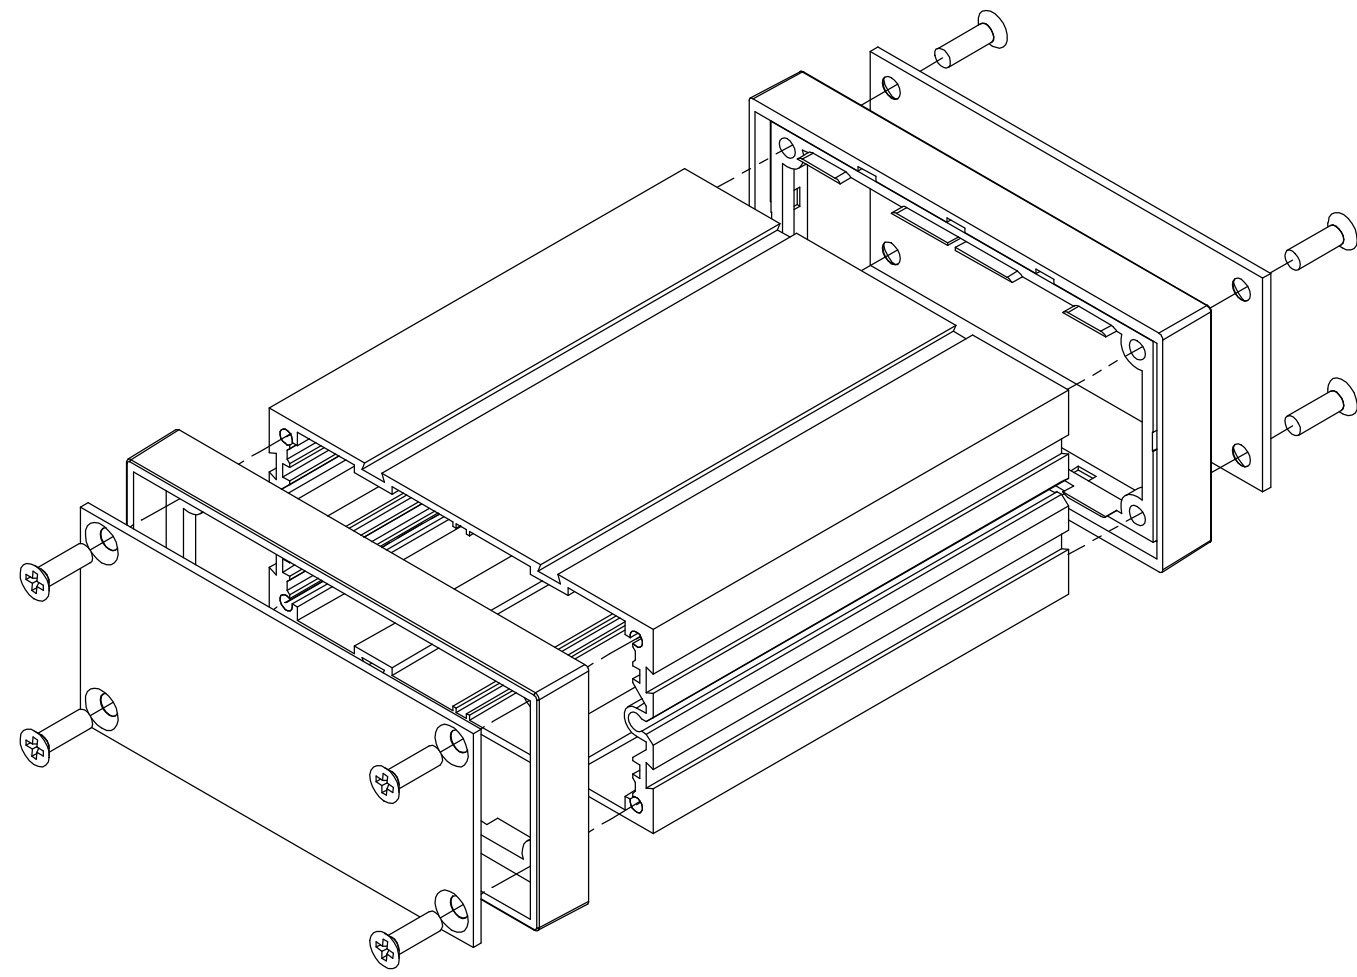

PART NAME

EXTRUDED ALUMINUM BOX

PART No.

EX-4500 & EX-4501 & EX-4502

SECTION A-A

SECTION B-B

MATERIAL:
 BODY - ALUMINUM
 BEZEL - UL94V-0 ABS
 PANEL - .060 THK. ALUMINUM

FINISH:
 BODY - SILVER COATING
 BEZEL - BLACK
 PANEL - NATURAL

EIGHT (8) M3 x 10mm FLAT HEAD SCREWS SUPPLIED TO ATTACH END PANELS AND BEZELS TO BODY (ALTERNATE SCREW #4 x 5/8 FLAT HEAD THREAD CUTTING SCREWS CAN BE SUBSTITUTED)
 RECOMMEND INSERTION TORQUE 6-8 in-lbs.

ALL DIMENSIONS HAVE $\pm .015$ TOLERANCE UNLESS OTHERWISE SPECIFIED

DETAIL C

DETAIL D

DETAIL E

PART No.	EXTERNAL		INTERNAL CLEARANCE	
	A	B	C	
EX-4500	3.81	3.33	2.99	
EX-4501	5.38	4.90	4.56	
EX-4502	6.96	6.48	6.14	