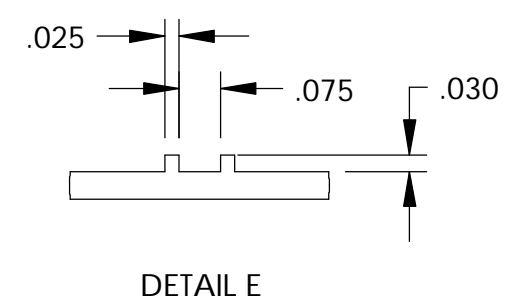

PART NAME

EXTRUDED ALUMINUM BOX

PART No.

EX-4500 & EX-4501 & EX-4502

SECTION A-A

SECTION B-B

MATERIAL:
 BODY - ALUMINUM
 BEZEL - UL94V-0 ABS
 PANEL - .060 THK. ALUMINUM

FINISH:
 BODY - SILVER COATING
 BEZEL - BLACK
 PANEL - NATURAL

EIGHT (8) M3 x 10mm FLAT HEAD SCREWS SUPPLIED TO ATTACH END PANELS AND BEZELS TO BODY (ALTERNATE SCREW #4 x 5/8 FLAT HEAD THREAD CUTTING SCREWS CAN BE SUBSTITUTED)
 RECOMMEND INSERTION TORQUE 6-8 in-lbs.

ALL DIMENSIONS HAVE $\pm .015$ TOLERANCE UNLESS OTHERWISE SPECIFIED

DETAIL C

DETAIL D

DETAIL E

PART No.	EXTERNAL		INTERNAL CLEARANCE	
	A	B	C	
EX-4500	3.81	3.33	2.99	
EX-4501	5.38	4.90	4.56	
EX-4502	6.96	6.48	6.14	