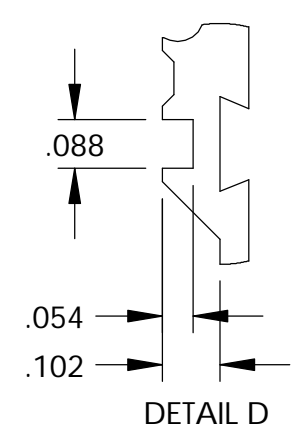

PART NAME

EXTRUDED ALUMINUM BOX

PART No.

EX-4500 & EX-4501 & EX-4502

SECTION A-A

SECTION B-B

MATERIAL:
 BODY - ALUMINUM
 BEZEL - UL94V-0 ABS
 PANEL - .060 THK. ALUMINUM

FINISH:
 BODY - SILVER COATING
 BEZEL - BLACK
 PANEL - NATURAL

EIGHT (8) M3 x 10mm FLAT HEAD SCREWS SUPPLIED TO ATTACH END PANELS AND BEZELS TO BODY (ALTERNATE SCREW #4 x 5/8 FLAT HEAD THREAD CUTTING SCREWS CAN BE SUBSTITUTED)
 RECOMMEND INSERTION TORQUE 6-8 in-lbs.

ALL DIMENSIONS HAVE $\pm .015$ TOLERANCE UNLESS OTHERWISE SPECIFIED

DETAIL C

DETAIL D

DETAIL E

PART No.	EXTERNAL		INTERNAL CLEARANCE	
	A	B	C	
EX-4500	3.81	3.33	2.99	
EX-4501	5.38	4.90	4.56	
EX-4502	6.96	6.48	6.14	