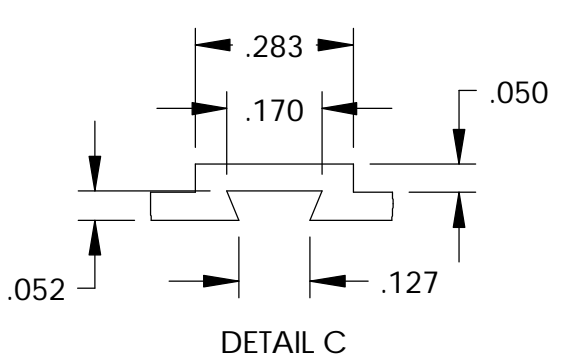

PART NAME

EXTRUDED ALUMINUM BOX

PART No.

EX-4500 & EX-4501 & EX-4502

SECTION A-A

SECTION B-B

MATERIAL:
 BODY - ALUMINUM
 BEZEL - UL94V-0 ABS
 PANEL - .060 THK. ALUMINUM

FINISH:
 BODY - SILVER COATING
 BEZEL - BLACK
 PANEL - NATURAL

EIGHT (8) M3 x 10mm FLAT HEAD SCREWS SUPPLIED TO ATTACH END PANELS AND BEZELS TO BODY (ALTERNATE SCREW #4 x 5/8 FLAT HEAD THREAD CUTTING SCREWS CAN BE SUBSTITUTED)
 RECOMMEND INSERTION TORQUE 6-8 in-lbs.

ALL DIMENSIONS HAVE $\pm .015$ TOLERANCE UNLESS OTHERWISE SPECIFIED

DETAIL C

DETAIL D

DETAIL E

PART No.	EXTERNAL		INTERNAL CLEARANCE	
	A	B	C	
EX-4500	3.81	3.33	2.99	
EX-4501	5.38	4.90	4.56	
EX-4502	6.96	6.48	6.14	