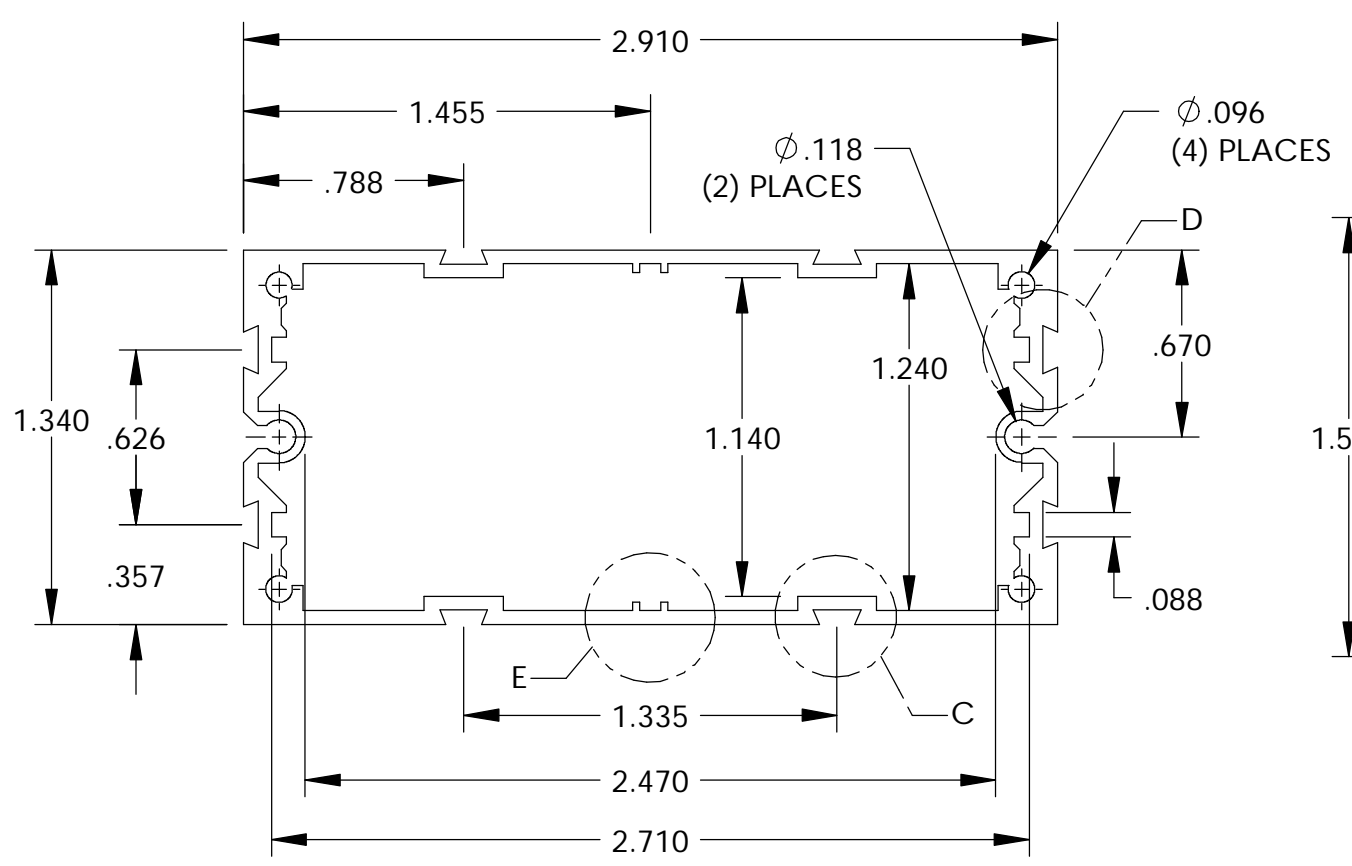

PART NAME

EXTRUDED ALUMINUM BOX

PART No.

EX-4500 & EX-4501 & EX-4502

SECTION A-A

SECTION B-B

MATERIAL:
 BODY - ALUMINUM
 BEZEL - UL94V-0 ABS
 PANEL - .060 THK. ALUMINUM

FINISH:
 BODY - SILVER COATING
 BEZEL - BLACK
 PANEL - NATURAL

EIGHT (8) M3 x 10mm FLAT HEAD SCREWS SUPPLIED TO ATTACH END PANELS AND BEZELS TO BODY (ALTERNATE SCREW #4 x 5/8 FLAT HEAD THREAD CUTTING SCREWS CAN BE SUBSTITUTED)
 RECOMMEND INSERTION TORQUE 6-8 in-lbs.

ALL DIMENSIONS HAVE $\pm .015$ TOLERANCE UNLESS OTHERWISE SPECIFIED

DETAIL C

DETAIL D

DETAIL E

PART No.	EXTERNAL		INTERNAL CLEARANCE	
	A	B	C	
EX-4500	3.81	3.33	2.99	
EX-4501	5.38	4.90	4.56	
EX-4502	6.96	6.48	6.14	