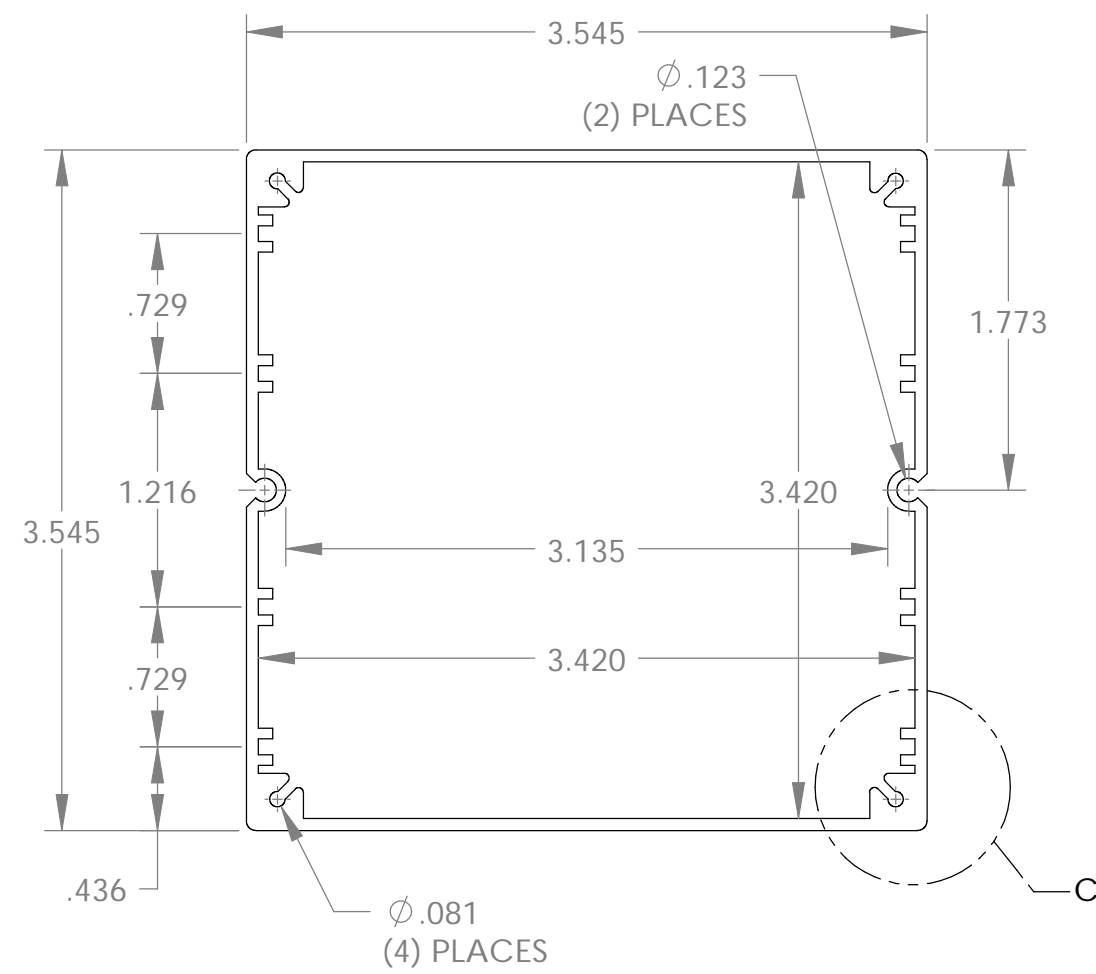

PART NAME

EXTRUDED ALUMINUM BOX

PART No.

EX-4541 & EX-4542 & EX-4543

SECTION A-A

SECTION B-B

MATERIAL:  
 BODY - ALUMINUM  
 BEZEL - UL94V-0 ABS  
 PANEL - .060 THK. ALUMINUM

FINISH:  
 BODY - SILVER COATING  
 BEZEL - BLACK  
 PANEL - NATURAL

EIGHT (8) M3 x 10mm FLAT HEAD SCREWS SUPPLIED TO ATTACH END PANELS AND BEZELS TO BODY (ALTERNATE SCREW #4 x 5/8 FLAT HEAD THREAD CUTTING SCREWS CAN BE SUBSTITUTED)  
 RECOMMEND INSERTION TORQUE 6-8 in-lbs.

ALL DIMENSIONS HAVE ±.015 TOLERANCE UNLESS OTHERWISE SPECIFIED

DETAIL C

PART No.	INTERNAL CLEARANCE		
	A	B	C
EX-4541	5.38	4.90	4.56
EX-4542	6.96	6.48	6.14
EX-4543	9.32	8.84	8.50