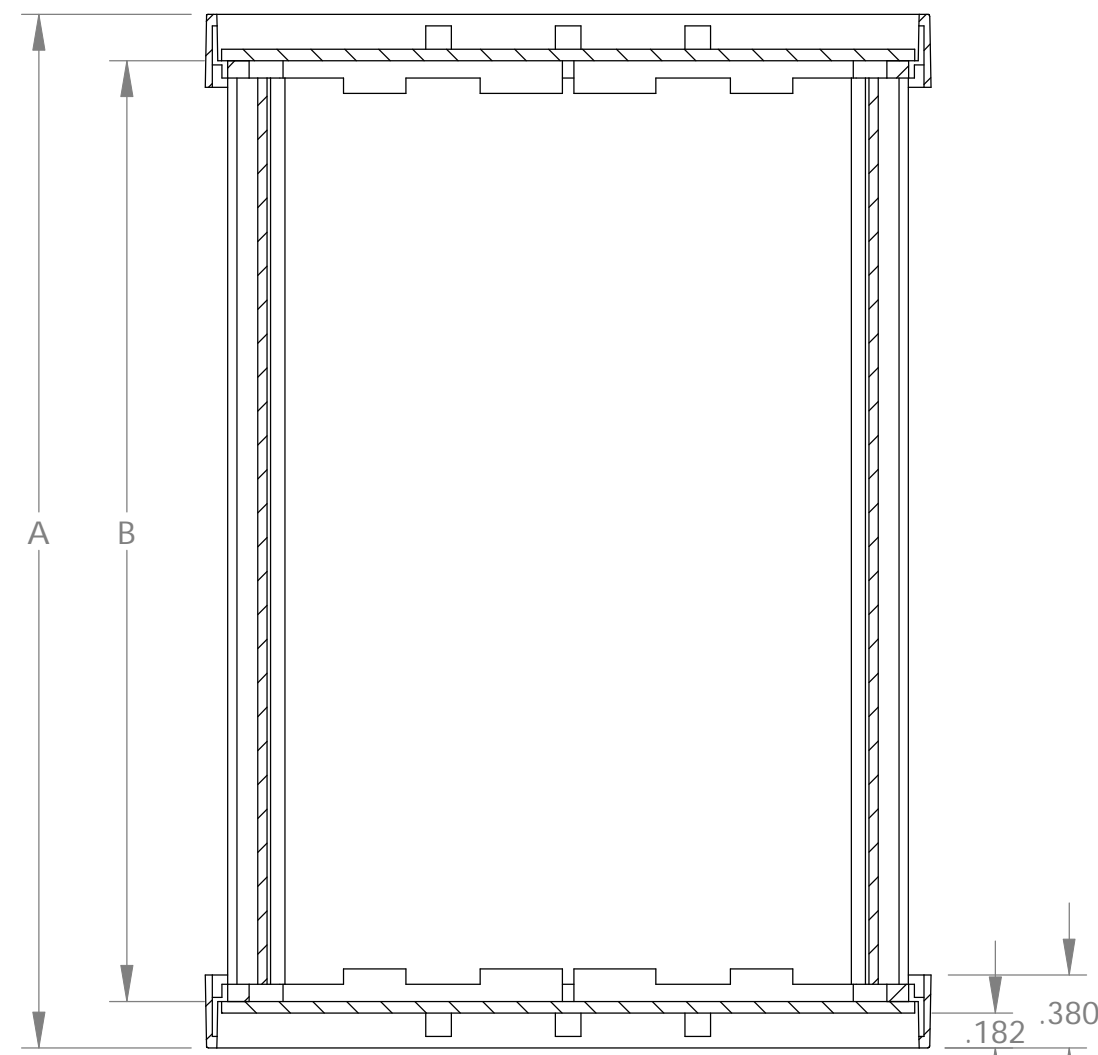

PART NAME

EXTRUDED ALUMINUM BOX

PART No.

EX-4541 & EX-4542 & EX-4543

SECTION A-A

SECTION B-B

MATERIAL:  
 BODY - ALUMINUM  
 BEZEL - UL94V-0 ABS  
 PANEL - .060 THK. ALUMINUM

FINISH:  
 BODY - SILVER COATING  
 BEZEL - BLACK  
 PANEL - NATURAL

EIGHT (8) M3 x 10mm FLAT HEAD SCREWS SUPPLIED TO ATTACH END PANELS AND BEZELS TO BODY (ALTERNATE SCREW #4 x 5/8 FLAT HEAD THREAD CUTTING SCREWS CAN BE SUBSTITUTED)  
 RECOMMEND INSERTION TORQUE 6-8 in-lbs.

ALL DIMENSIONS HAVE ±.015 TOLERANCE UNLESS OTHERWISE SPECIFIED

DETAIL C

PART No.	INTERNAL CLEARANCE		
	A	B	C
EX-4541	5.38	4.90	4.56
EX-4542	6.96	6.48	6.14
EX-4543	9.32	8.84	8.50