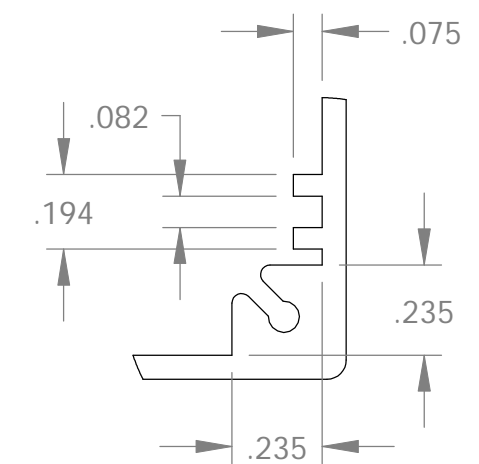

PART NAME

EXTRUDED ALUMINUM BOX

PART No.

EX-4541 & EX-4542 & EX-4543

SECTION A-A

SECTION B-B

MATERIAL:  
 BODY - ALUMINUM  
 BEZEL - UL94V-0 ABS  
 PANEL - .060 THK. ALUMINUM

FINISH:  
 BODY - SILVER COATING  
 BEZEL - BLACK  
 PANEL - NATURAL

EIGHT (8) M3 x 10mm FLAT HEAD SCREWS SUPPLIED TO ATTACH END PANELS AND BEZELS TO BODY (ALTERNATE SCREW #4 x 5/8 FLAT HEAD THREAD CUTTING SCREWS CAN BE SUBSTITUTED)  
 RECOMMEND INSERTION TORQUE 6-8 in-lbs.

ALL DIMENSIONS HAVE ±.015 TOLERANCE UNLESS OTHERWISE SPECIFIED

DETAIL C

PART No.	INTERNAL CLEARANCE		
	A	B	C
EX-4541	5.38	4.90	4.56
EX-4542	6.96	6.48	6.14
EX-4543	9.32	8.84	8.50