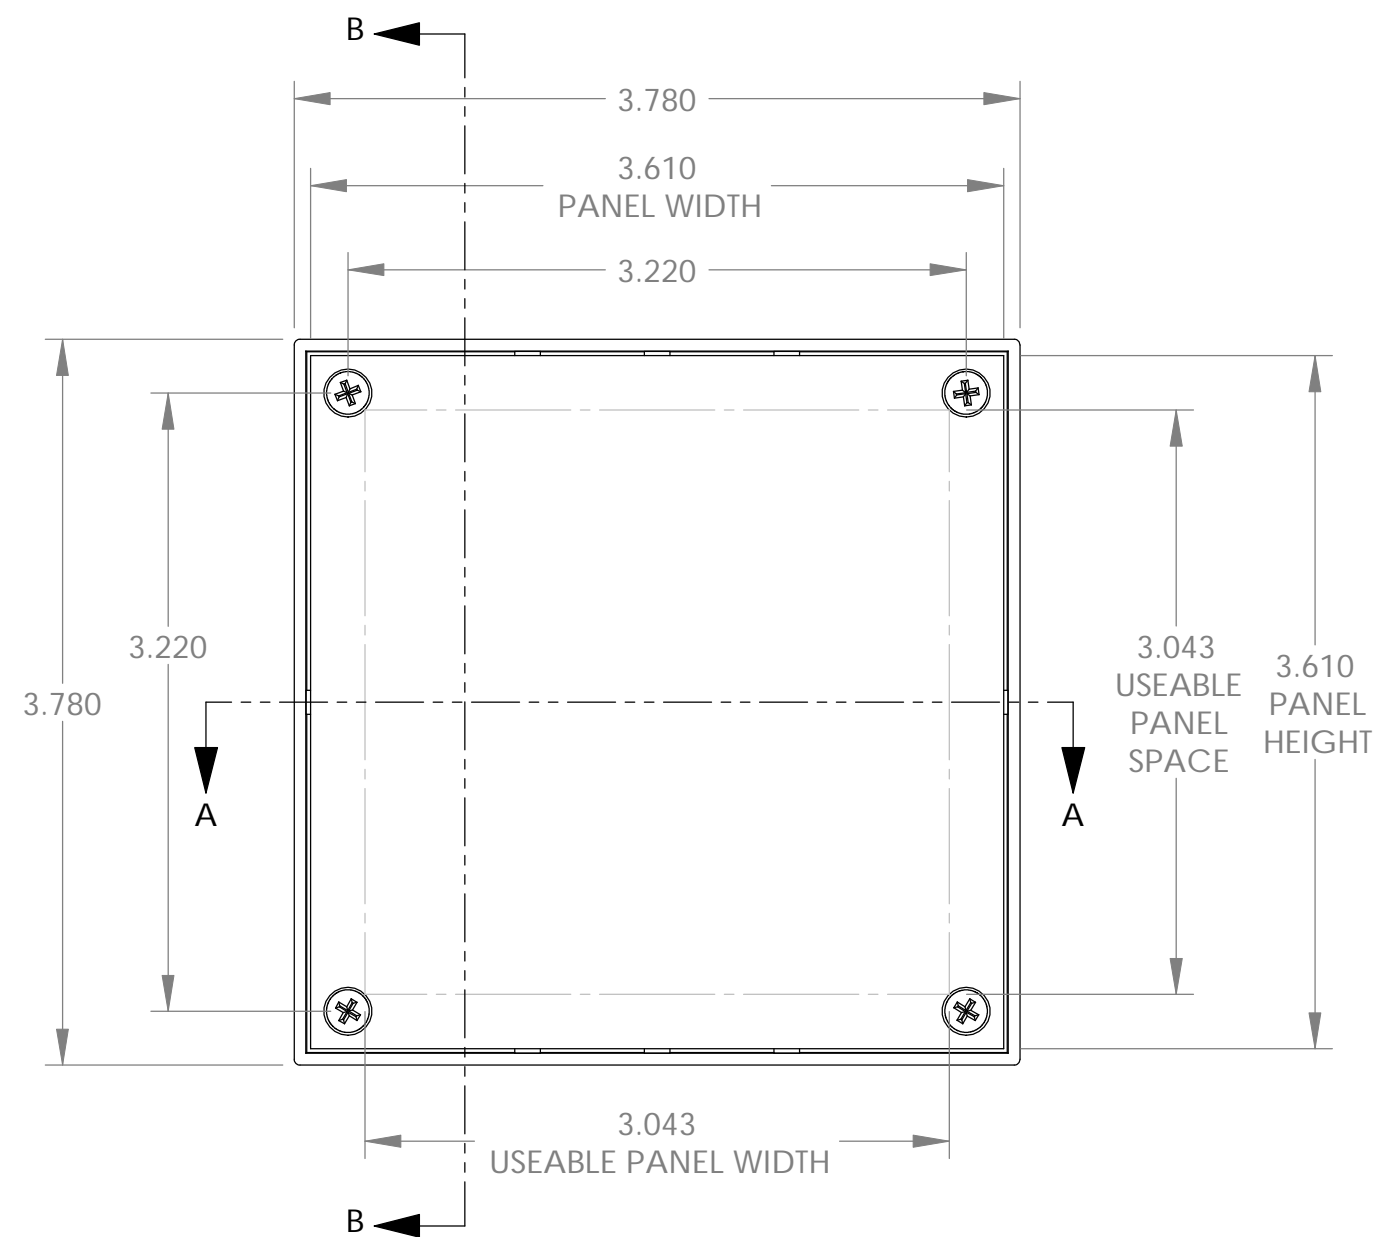

PART NAME

EXTRUDED ALUMINUM BOX

PART No.

EX-4541 & EX-4542 & EX-4543

SECTION A-A

SECTION B-B

MATERIAL:  
 BODY - ALUMINUM  
 BEZEL - UL94V-0 ABS  
 PANEL - .060 THK. ALUMINUM

FINISH:  
 BODY - SILVER COATING  
 BEZEL - BLACK  
 PANEL - NATURAL

EIGHT (8) M3 x 10mm FLAT HEAD SCREWS SUPPLIED TO ATTACH END PANELS AND BEZELS TO BODY (ALTERNATE SCREW #4 x 5/8 FLAT HEAD THREAD CUTTING SCREWS CAN BE SUBSTITUTED)  
 RECOMMEND INSERTION TORQUE 6-8 in-lbs.

ALL DIMENSIONS HAVE ±.015 TOLERANCE UNLESS OTHERWISE SPECIFIED

DETAIL C

PART No.	INTERNAL CLEARANCE		
	A	B	C
EX-4541	5.38	4.90	4.56
EX-4542	6.96	6.48	6.14
EX-4543	9.32	8.84	8.50