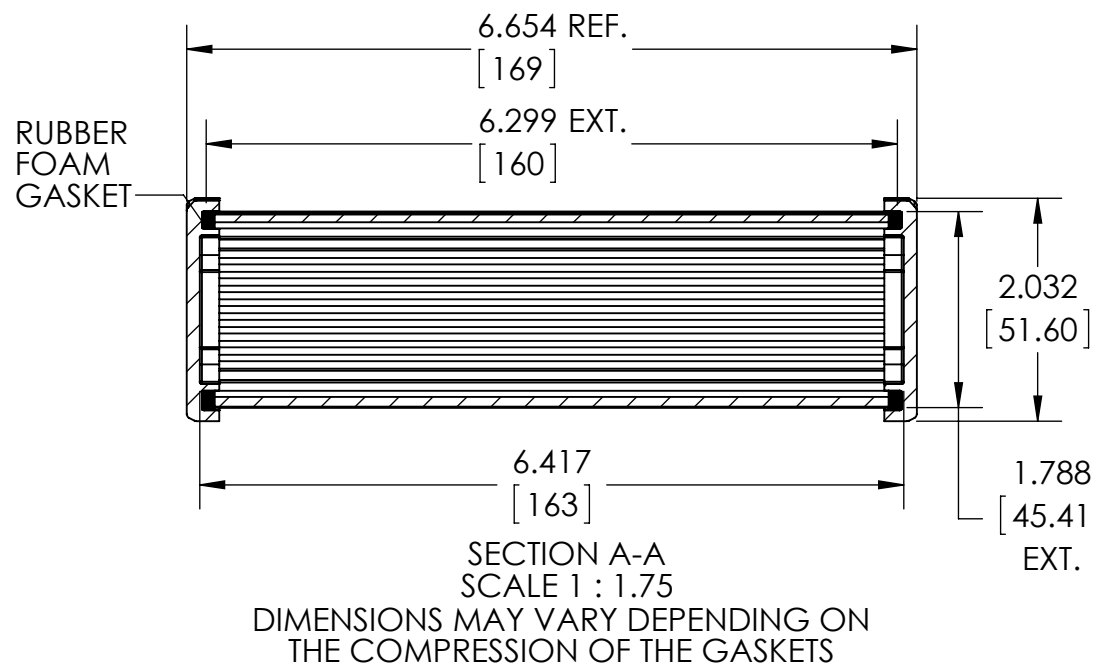

DIE CAST ALUMINUM COVER