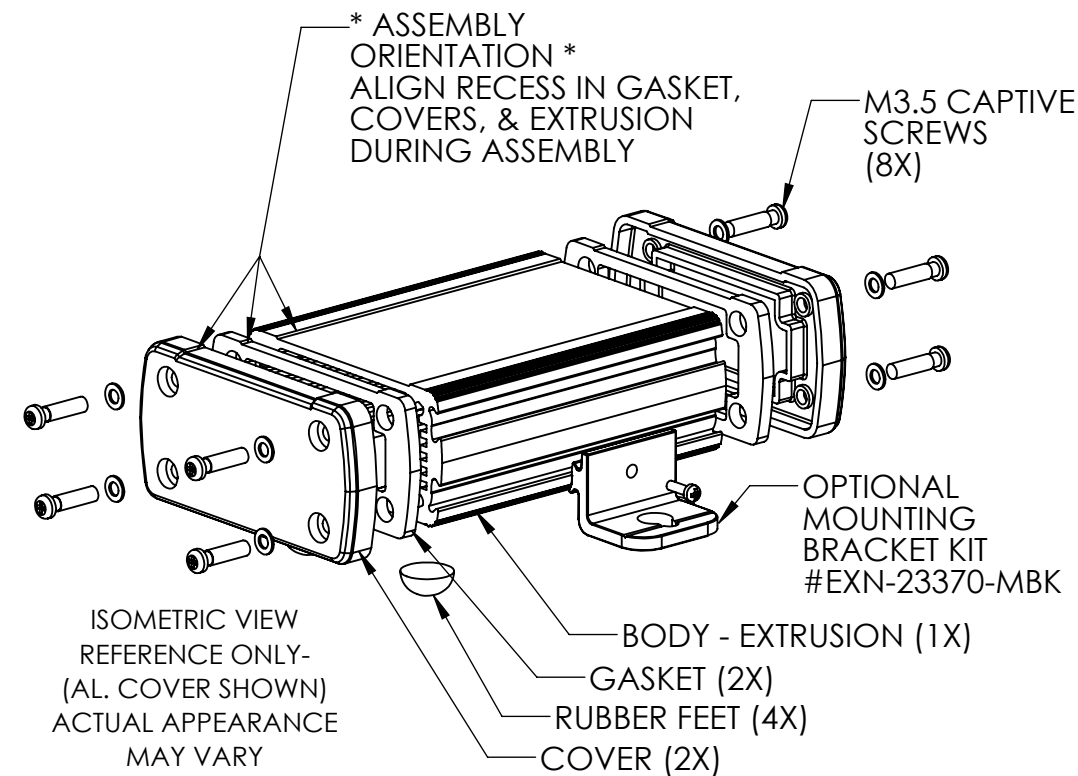

DIE CAST ALUMINUM COVER