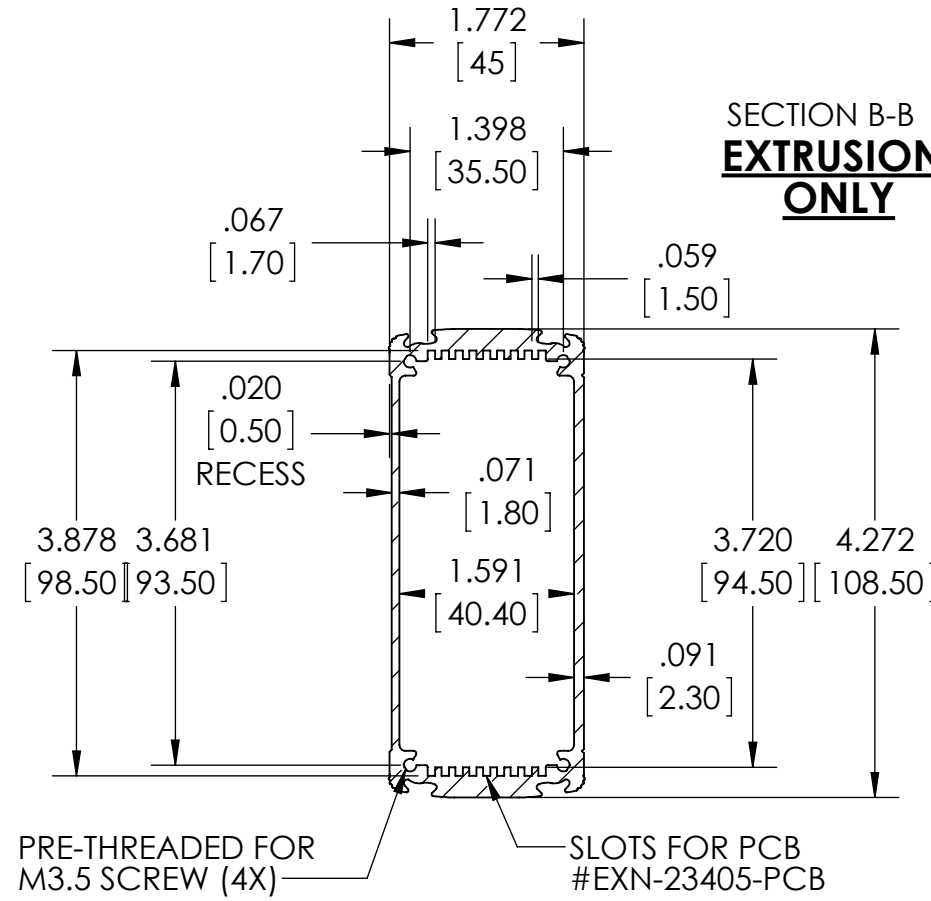

PART NAME

EXTRUDED ALUMINUM IP65 PCB ENCLOSURES

PART No.

EXN-23358 (SEE TABULATION FOR COMBINATIONS)

REVISION DATE

10-23-15

| PART NUMBER | ALUM. COVER | PLASTIC COVER | BODY COLOR |
|---------------|-------------|------------------|------------|
| EXN-23358-BK | BLACK | - | BLACK |
| EXN-23358-BKP | - | BLACK | BLACK |
| EXN-23358-BL | BLACK | - | BLUE |
| EXN-23358-BLP | - | TRANSLUCENT BLUE | BLUE |
| EXN-23358-GD | BLACK | - | GOLD |
| EXN-23358-GDP | - | CLEAR | GOLD |
| EXN-23358-RD | BLACK | - | RED |
| EXN-23358-RDP | - | IR RED | RED |
| EXN-23358-SV | BLACK | - | SILVER |
| EXN-23358-SVP | - | CLEAR | SILVER |

MATERIAL: ALUMINUM EXTRUSION BODY PROVIDED WITH ALUMINUM COVER (2X) AND GASKETS OR POLYCARBONATE COVER (2X) AND GASKETS - NOT ASSEMBLED

DIMENSIONS ARE INCH[MM]

DRAWING FOR REFERENCE
WE RESERVE THE RIGHT TO MAKE CHANGES TO OUR STANDARD PRODUCTS. PLEASE CONSULT WITH BUD INDUSTRIES PRIOR TO USING THIS DRAWING FOR DESIGN PURPOSE.