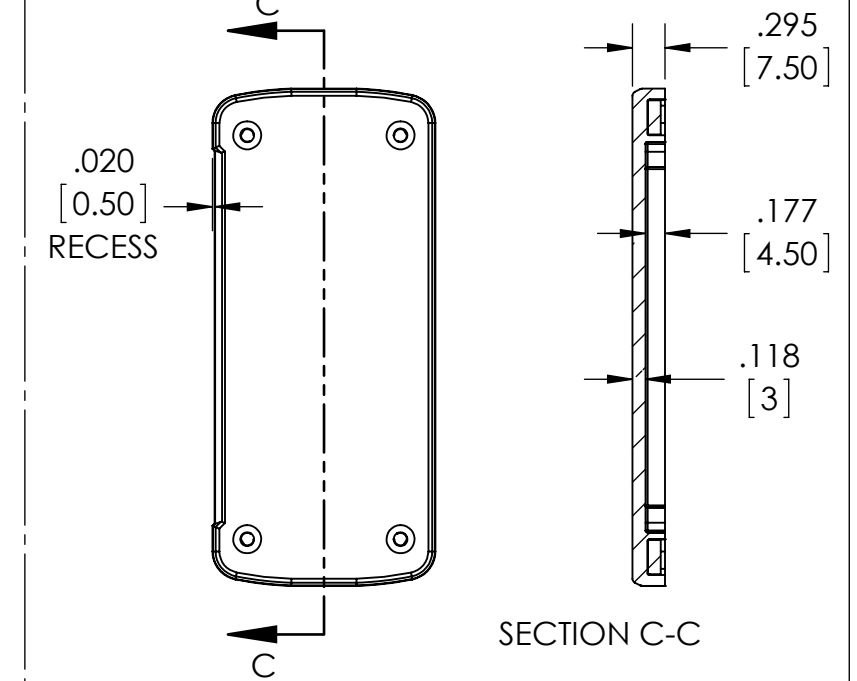

DIE CAST ALUMINUM COVER