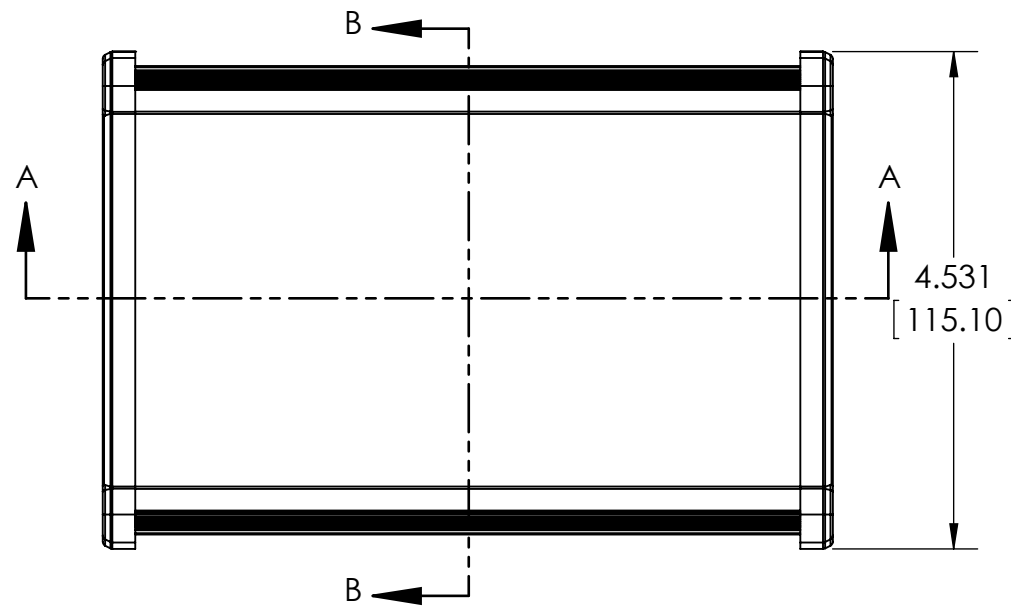

PART NAME

EXTRUDED ALUMINUM IP65 PCB ENCLOSURES

PART No.

EXN-23358 (SEE TABULATION FOR COMBINATIONS)

REVISION DATE

10-23-15

| PART NUMBER | ALUM. COVER | PLASTIC COVER | BODY COLOR |
|---------------|-------------|------------------|------------|
| EXN-23358-BK | BLACK | - | BLACK |
| EXN-23358-BKP | - | BLACK | BLACK |
| EXN-23358-BL | BLACK | - | BLUE |
| EXN-23358-BLP | - | TRANSLUCENT BLUE | BLUE |
| EXN-23358-GD | BLACK | - | GOLD |
| EXN-23358-GDP | - | CLEAR | GOLD |
| EXN-23358-RD | BLACK | - | RED |
| EXN-23358-RDP | - | IR RED | RED |
| EXN-23358-SV | BLACK | - | SILVER |
| EXN-23358-SVP | - | CLEAR | SILVER |

MATERIAL: ALUMINUM EXTRUSION BODY PROVIDED WITH ALUMINUM COVER (2X) AND GASKETS OR POLYCARBONATE COVER (2X) AND GASKETS - NOT ASSEMBLED

DIMENSIONS ARE INCH[MM]

DRAWING FOR REFERENCE
WE RESERVE THE RIGHT TO MAKE CHANGES TO OUR STANDARD PRODUCTS. PLEASE CONSULT WITH BUD INDUSTRIES PRIOR TO USING THIS DRAWING FOR DESIGN PURPOSE.