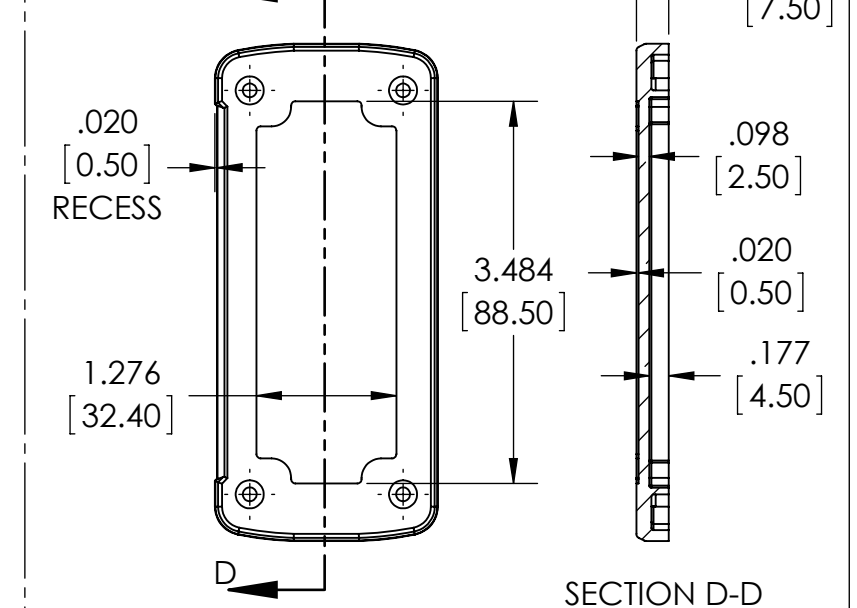

PLASTIC COVER