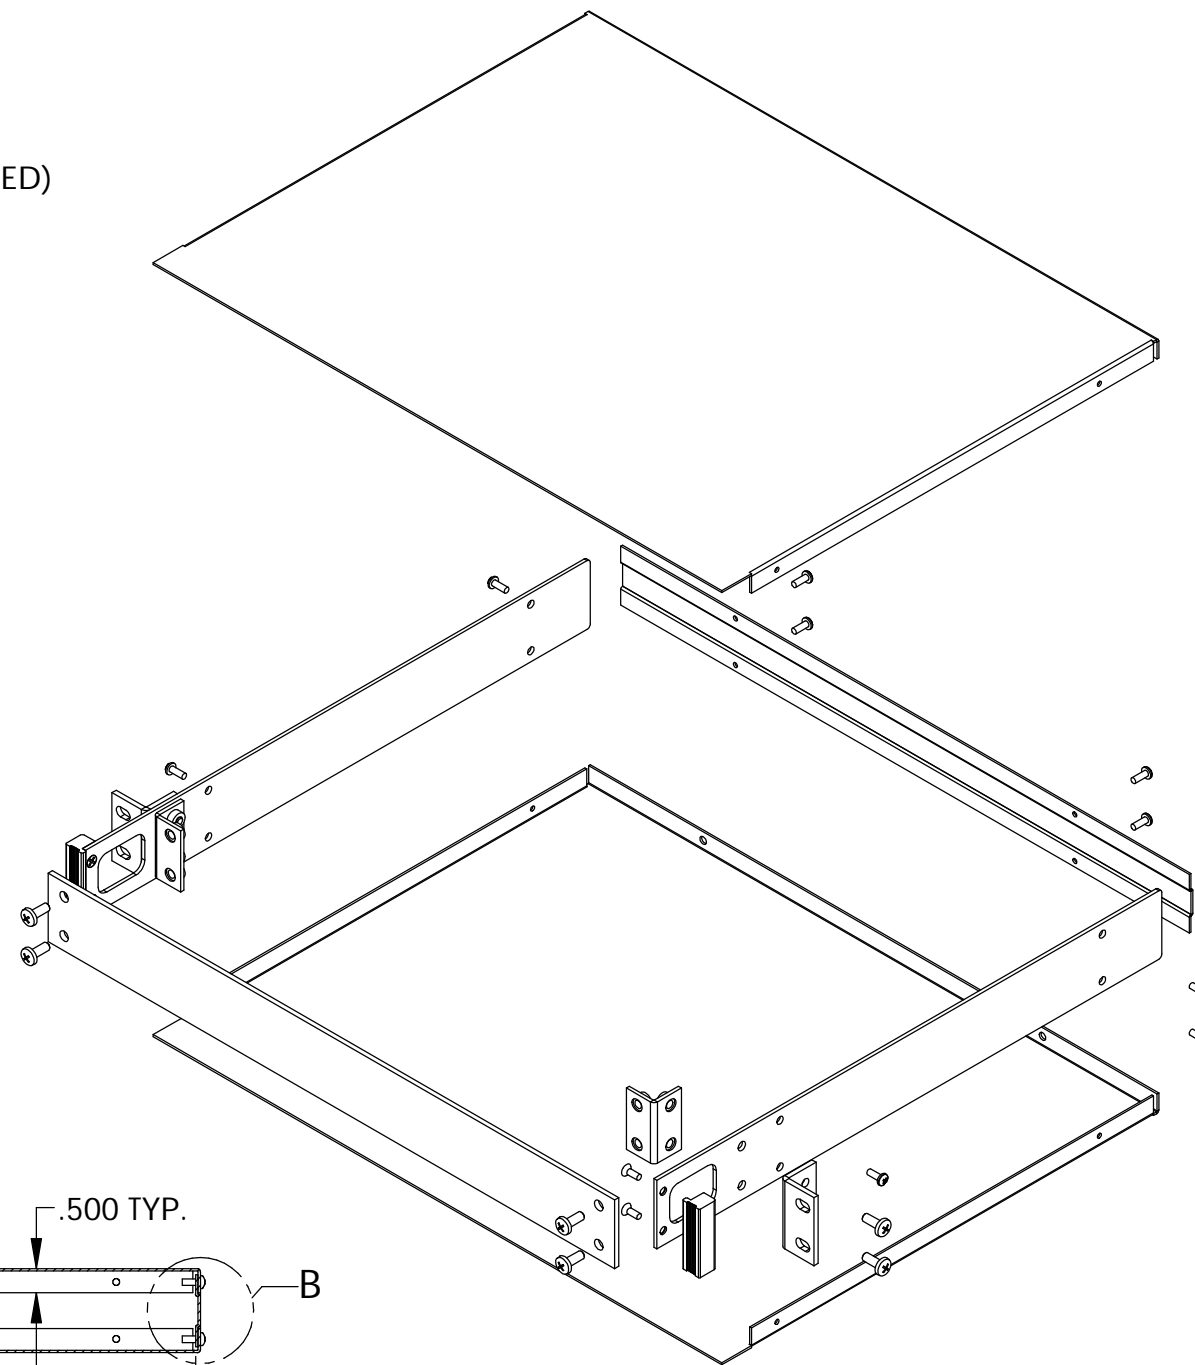

UNIT SHIPPED UNASSEMBLED.

OUTER BRACKETS FOR MOUNTING IN STANDARD 19" WIDE CABINETS.

OPTIONAL SELF-ADHESIVE RUBBER FEET (SUPPLIED)

LOAD RATING: 25 LBS. MAX.

Ø .250 x .406  
OBROUND  
(4) PLACES

Ø .250 HOLE  
IN FRONT PANEL  
(4) PLACES

MATERIAL:

- BACK & COVERS \_\_\_\_\_ 0.050 THICK ALUMINUM
- SIDES & INNER BRACKETS \_\_\_\_\_ 0.090 THICK ALUMINUM
- FRONT PANEL \_\_\_\_\_ 0.125 THICK ALUMINUM
- OUTER BRACKETS \_\_\_\_\_ 11 GA. C.R.S.
- HANDLE EXTRUSIONS \_\_\_\_\_ ALUMINUM