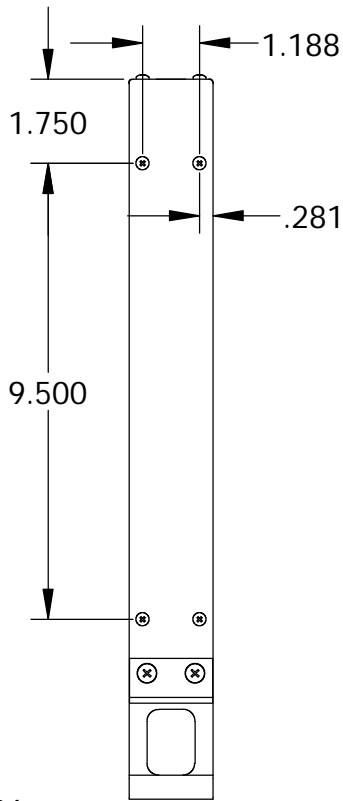

UNIT SHIPPED UNASSEMBLED.

OUTER BRACKETS FOR MOUNTING IN STANDARD 19" WIDE CABINETS.

OPTIONAL SELF-ADHESIVE RUBBER FEET (SUPPLIED)

LOAD RATING: 25 LBS. MAX.

Ø .250 x .406  
OBROUND  
(4) PLACES

Ø .250 HOLE  
IN FRONT PANEL  
(4) PLACES

MATERIAL:

- BACK & COVERS \_\_\_\_\_ 0.050 THICK ALUMINUM
- SIDES & INNER BRACKETS \_\_\_\_\_ 0.090 THICK ALUMINUM
- FRONT PANEL \_\_\_\_\_ 0.125 THICK ALUMINUM
- OUTER BRACKETS \_\_\_\_\_ 11 GA. C.R.S.
- HANDLE EXTRUSIONS \_\_\_\_\_ ALUMINUM