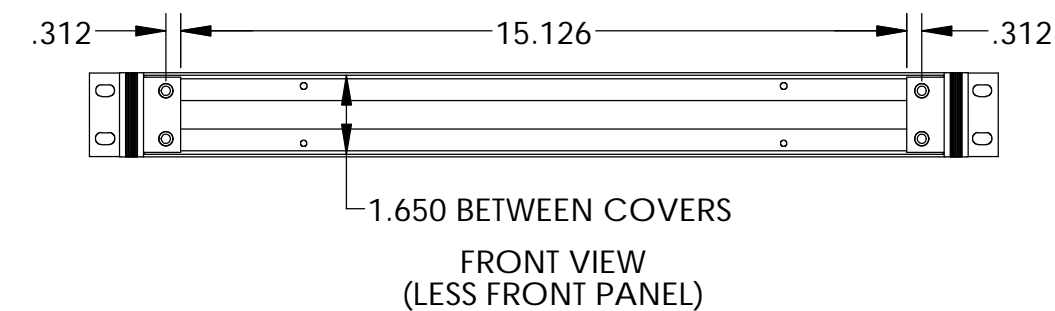

UNIT SHIPPED UNASSEMBLED.

OUTER BRACKETS FOR MOUNTING IN STANDARD 19" WIDE CABINETS.

OPTIONAL SELF-ADHESIVE RUBBER FEET (SUPPLIED)

LOAD RATING: 25 LBS. MAX.

Ø .250 x .406  
OBROUND  
(4) PLACES

Ø .250 HOLE  
IN FRONT PANEL  
(4) PLACES

MATERIAL:

- BACK & COVERS \_\_\_\_\_ 0.050 THICK ALUMINUM
- SIDES & INNER BRACKETS \_\_\_\_\_ 0.090 THICK ALUMINUM
- FRONT PANEL \_\_\_\_\_ 0.125 THICK ALUMINUM
- OUTER BRACKETS \_\_\_\_\_ 11 GA. C.R.S.
- HANDLE EXTRUSIONS \_\_\_\_\_ ALUMINUM