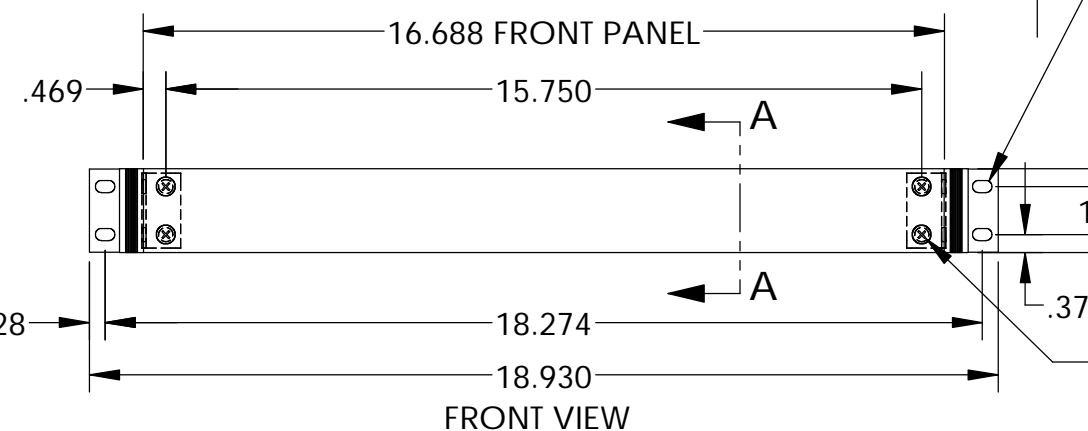

UNIT SHIPPED UNASSEMBLED.

OUTER BRACKETS FOR MOUNTING IN STANDARD 19" WIDE CABINETS.

OPTIONAL SELF-ADHESIVE RUBBER FEET (SUPPLIED)

LOAD RATING: 25 LBS. MAX.

Ø .250 x .406  
OBROUND  
(4) PLACES

Ø .250 HOLE  
IN FRONT PANEL  
(4) PLACES

MATERIAL:

- BACK & COVERS \_\_\_\_\_ 0.050 THICK ALUMINUM
- SIDES & INNER BRACKETS \_\_\_\_\_ 0.090 THICK ALUMINUM
- FRONT PANEL \_\_\_\_\_ 0.125 THICK ALUMINUM
- OUTER BRACKETS \_\_\_\_\_ 11 GA. C.R.S.
- HANDLE EXTRUSIONS \_\_\_\_\_ ALUMINUM