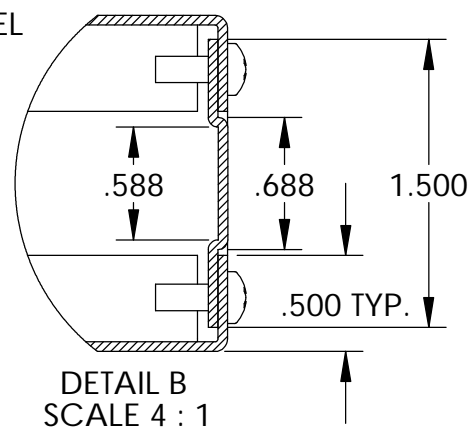

UNIT SHIPPED UNASSEMBLED.

OUTER BRACKETS FOR MOUNTING IN STANDARD 19" WIDE CABINETS.

OPTIONAL SELF-ADHESIVE RUBBER FEET (SUPPLIED)

LOAD RATING: 25 LBS. MAX.

Ø .250 x .406  
OBROUND  
(4) PLACES

Ø .250 HOLE  
IN FRONT PANEL  
(4) PLACES

MATERIAL:

- BACK & COVERS \_\_\_\_\_ 0.050 THICK ALUMINUM
- SIDES & INNER BRACKETS \_\_\_\_\_ 0.090 THICK ALUMINUM
- FRONT PANEL \_\_\_\_\_ 0.125 THICK ALUMINUM
- OUTER BRACKETS \_\_\_\_\_ 11 GA. C.R.S.
- HANDLE EXTRUSIONS \_\_\_\_\_ ALUMINUM