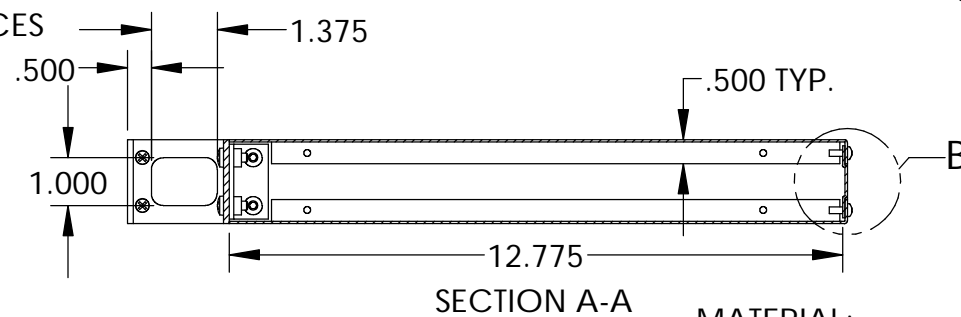

UNIT SHIPPED UNASSEMBLED.

OUTER BRACKETS FOR MOUNTING IN STANDARD 19" WIDE CABINETS.

OPTIONAL SELF-ADHESIVE RUBBER FEET (SUPPLIED)

LOAD RATING: 25 LBS. MAX.

Ø .250 x .406  
OBROUND  
(4) PLACES

Ø .250 HOLE  
IN FRONT PANEL  
(4) PLACES

MATERIAL:

- BACK & COVERS \_\_\_\_\_ 0.050 THICK ALUMINUM
- SIDES & INNER BRACKETS \_\_\_\_\_ 0.090 THICK ALUMINUM
- FRONT PANEL \_\_\_\_\_ 0.125 THICK ALUMINUM
- OUTER BRACKETS \_\_\_\_\_ 11 GA. C.R.S.
- HANDLE EXTRUSIONS \_\_\_\_\_ ALUMINUM