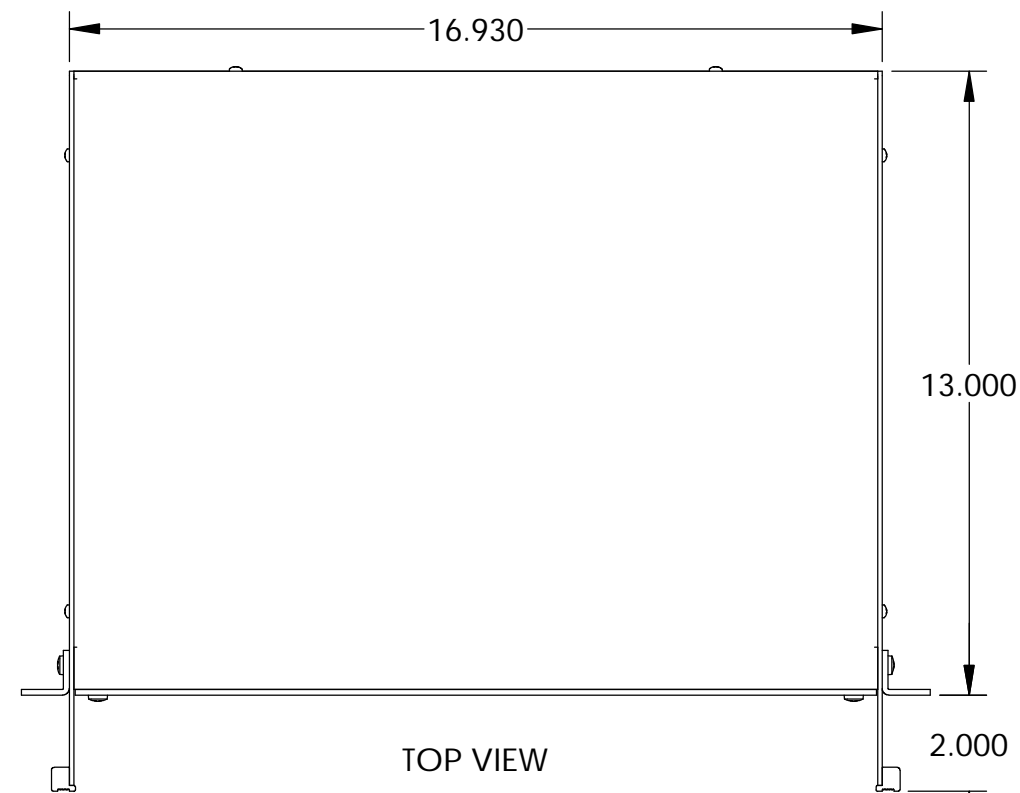

UNIT SHIPPED UNASSEMBLED.

OUTER BRACKETS FOR MOUNTING IN STANDARD 19" WIDE CABINETS.

OPTIONAL SELF-ADHESIVE RUBBER FEET (SUPPLIED)

LOAD RATING: 25 LBS. MAX.

Ø .250 x .406  
OBROUND  
(4) PLACES

Ø .250 HOLE  
IN FRONT PANEL  
(4) PLACES

MATERIAL:

- BACK & COVERS \_\_\_\_\_ 0.050 THICK ALUMINUM
- SIDES & INNER BRACKETS \_\_\_\_\_ 0.090 THICK ALUMINUM
- FRONT PANEL \_\_\_\_\_ 0.125 THICK ALUMINUM
- OUTER BRACKETS \_\_\_\_\_ 11 GA. C.R.S.
- HANDLE EXTRUSIONS \_\_\_\_\_ ALUMINUM