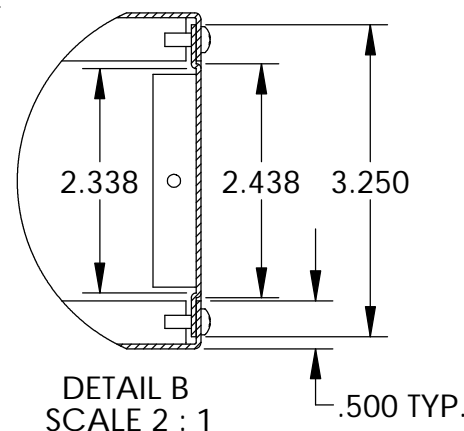

UNIT SHIPPED UNASSEMBLED.

OUTER BRACKETS FOR MOUNTING IN STANDARD 19" WIDE CABINETS.

OPTIONAL SELF-ADHESIVE RUBBER FEET (SUPPLIED)

LOAD RATING: 25 LBS. MAX.

SIDE VIEW

SECTION A-A

DETAIL B SCALE 2 : 1

MATERIAL:

- BACK & COVERS \_\_\_\_\_ 0.050 THICK ALUMINUM
- SIDES & INNER BRACKETS \_\_\_\_\_ 0.090 THICK ALUMINUM
- FRONT PANEL \_\_\_\_\_ 0.125 THICK ALUMINUM
- OUTER BRACKETS \_\_\_\_\_ 11 GA. C.R.S.
- HANDLE EXTRUSIONS \_\_\_\_\_ ALUMINUM