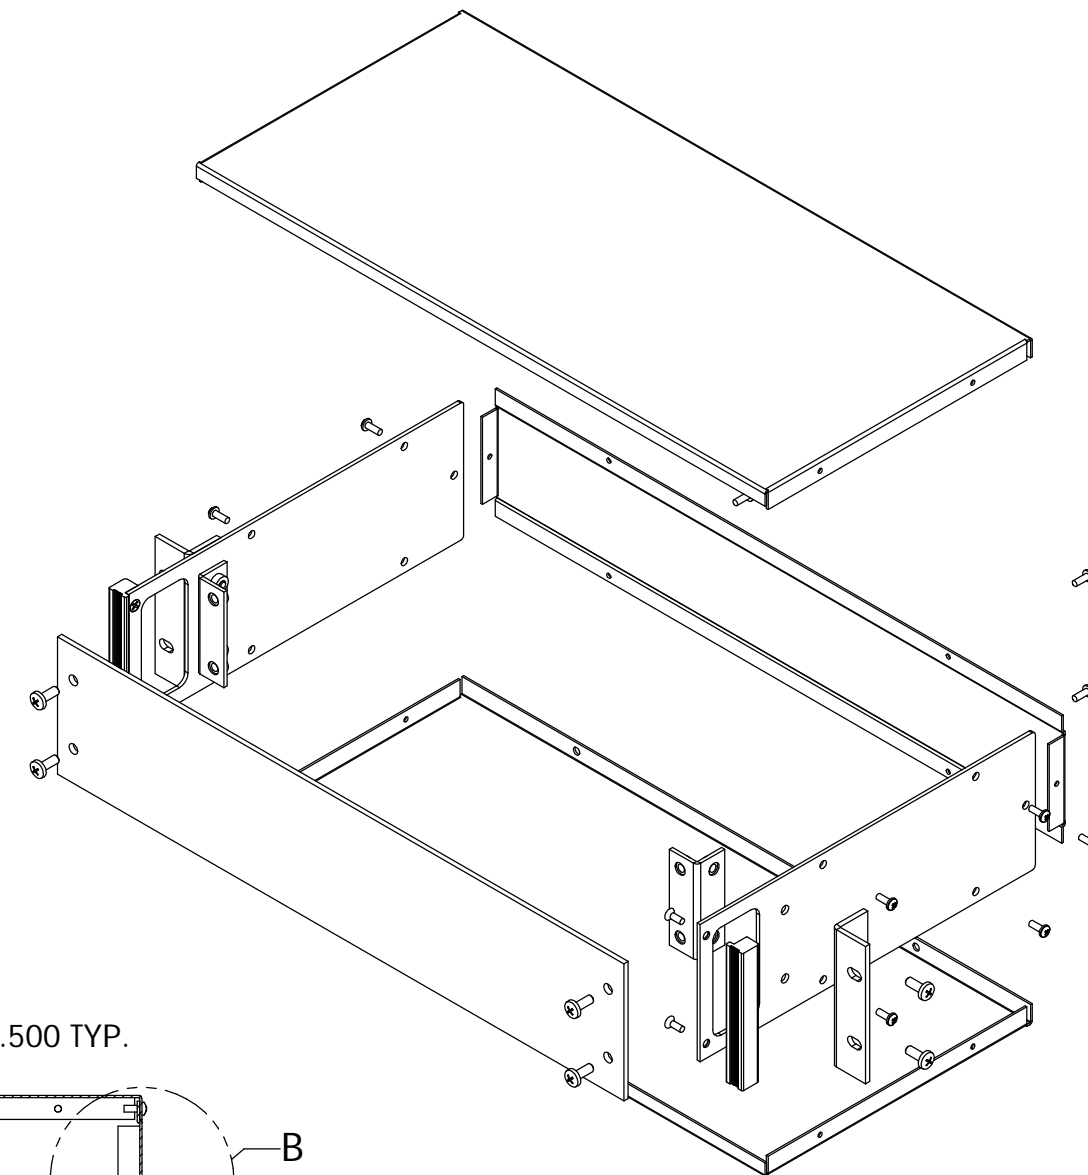

UNIT SHIPPED UNASSEMBLED.

OUTER BRACKETS FOR MOUNTING IN STANDARD 19" WIDE CABINETS.

OPTIONAL SELF-ADHESIVE RUBBER FEET (SUPPLIED)

LOAD RATING: 25 LBS. MAX.

SIDE VIEW

SECTION A-A

DETAIL B SCALE 2 : 1

MATERIAL:

- BACK & COVERS \_\_\_\_\_ 0.050 THICK ALUMINUM
- SIDES & INNER BRACKETS \_\_\_\_\_ 0.090 THICK ALUMINUM
- FRONT PANEL \_\_\_\_\_ 0.125 THICK ALUMINUM
- OUTER BRACKETS \_\_\_\_\_ 11 GA. C.R.S.
- HANDLE EXTRUSIONS \_\_\_\_\_ ALUMINUM