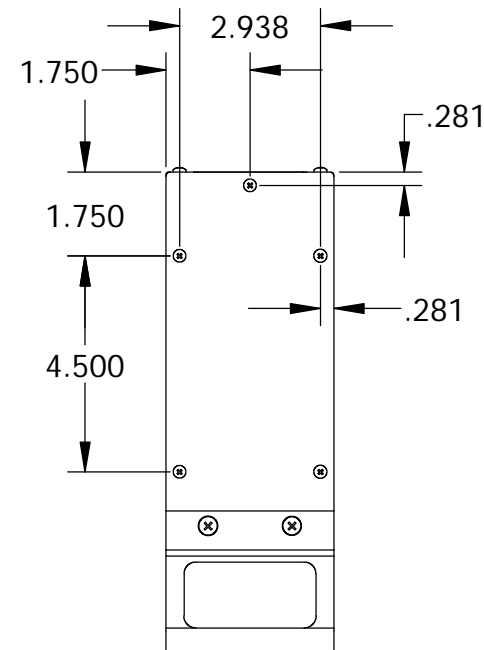

UNIT SHIPPED UNASSEMBLED.

OUTER BRACKETS FOR MOUNTING IN STANDARD 19" WIDE CABINETS.

OPTIONAL SELF-ADHESIVE RUBBER FEET (SUPPLIED)

LOAD RATING: 25 LBS. MAX.

SIDE VIEW

SECTION A-A

DETAIL B SCALE 2 : 1

MATERIAL:

- BACK & COVERS \_\_\_\_\_ 0.050 THICK ALUMINUM
- SIDES & INNER BRACKETS \_\_\_\_\_ 0.090 THICK ALUMINUM
- FRONT PANEL \_\_\_\_\_ 0.125 THICK ALUMINUM
- OUTER BRACKETS \_\_\_\_\_ 11 GA. C.R.S.
- HANDLE EXTRUSIONS \_\_\_\_\_ ALUMINUM