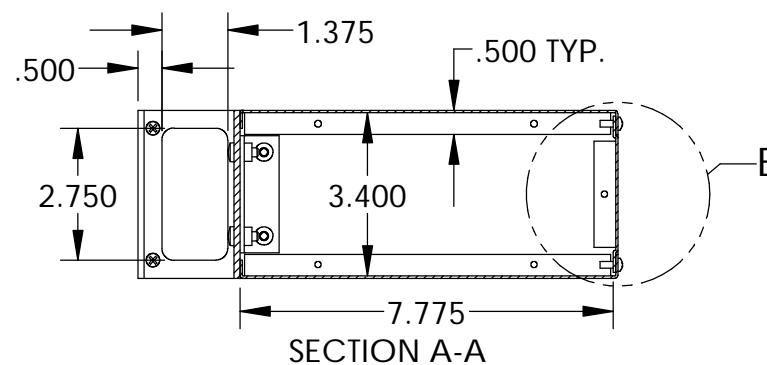

UNIT SHIPPED UNASSEMBLED.

OUTER BRACKETS FOR MOUNTING IN STANDARD 19" WIDE CABINETS.

OPTIONAL SELF-ADHESIVE RUBBER FEET (SUPPLIED)

LOAD RATING: 25 LBS. MAX.

SIDE VIEW

SECTION A-A

DETAIL B SCALE 2 : 1

MATERIAL:

- BACK & COVERS \_\_\_\_\_ 0.050 THICK ALUMINUM
- SIDES & INNER BRACKETS \_\_\_\_\_ 0.090 THICK ALUMINUM
- FRONT PANEL \_\_\_\_\_ 0.125 THICK ALUMINUM
- OUTER BRACKETS \_\_\_\_\_ 11 GA. C.R.S.
- HANDLE EXTRUSIONS \_\_\_\_\_ ALUMINUM