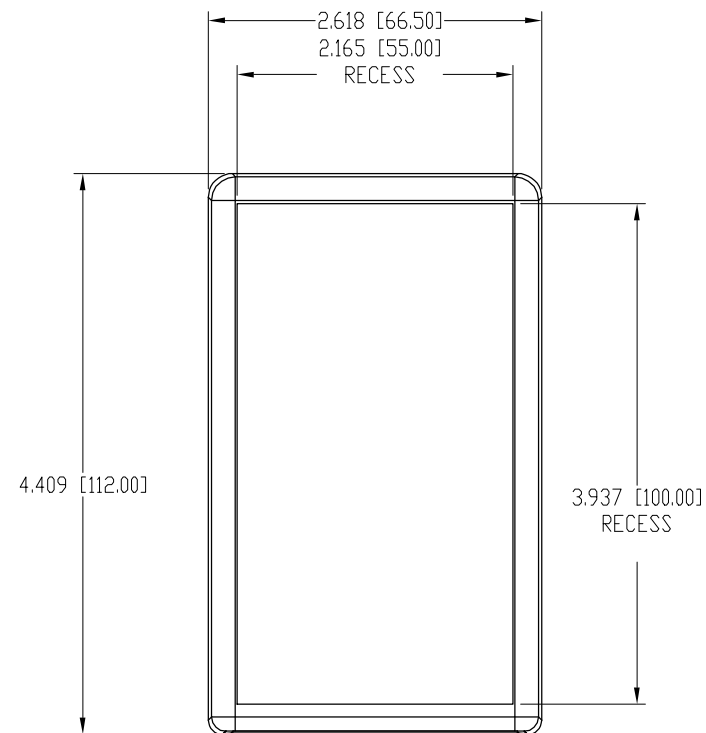

PART NAME

HAND-HELD PLASTIC BOX, STYLE 3

PART NO.

HP-3663-B

REVISION DATE

2-23-10

VIEW OF BOTTOM HALF

MAXIMUM PC BOARD SIZE CUSTOMER SUPPLIED

END PANEL

VIEWING AREA 2.28[57.9] X .82 [20.80]

MATERIAL AND FINISH:

BLACK HIGH-IMPACT ABS (UL94-HB) - TOP, BOTTOM, COVER, AND END PANEL

FOUR (4) M3 X .63 [16] LG SCREWS SUPPLIED FOR ASSEMBLY

OPTIONAL ACCESSORIES: