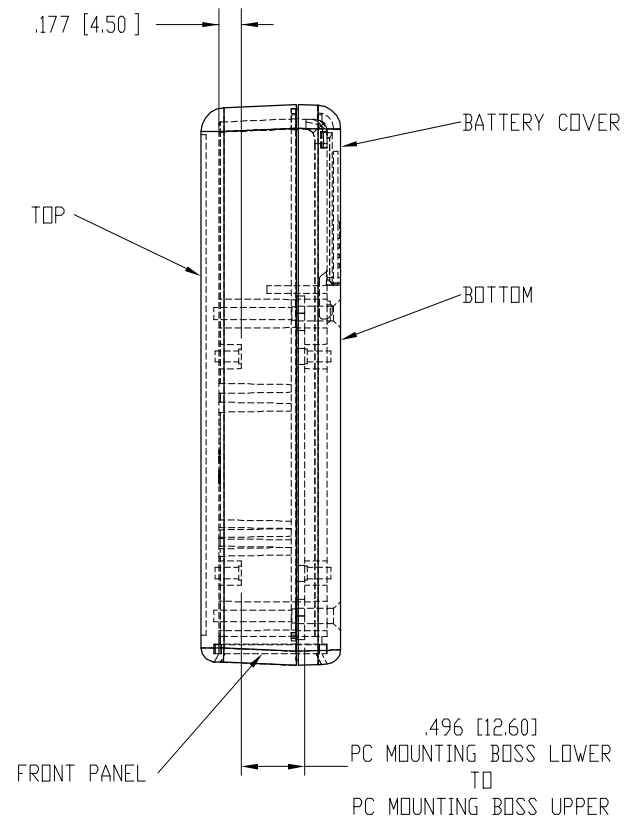

PART NAME

HAND-HELD PLASTIC BOX, STYLE 3

PART NO.

HP-3663-B

REVISION DATE

2-23-10

VIEW OF BOTTOM HALF

MAXIMUM PC BOARD SIZE CUSTOMER SUPPLIED

END PANEL

VIEWING AREA 2.28[57.9] X .82 [20.80]

MATERIAL AND FINISH:

BLACK HIGH-IMPACT ABS (UL94-HB) - TOP, BOTTOM, COVER, AND END PANEL

FOUR (4) M3 X .63 [16] LG SCREWS SUPPLIED FOR ASSEMBLY

OPTIONAL ACCESSORIES: