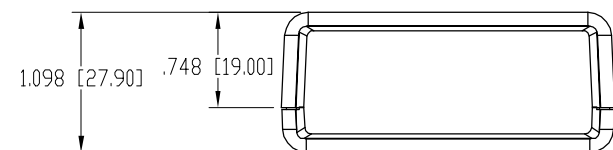

PART NAME

HAND-HELD PLASTIC BOX, STYLE 3

PART NO.

HP-3663-B

REVISION DATE

2-23-10

VIEW OF BOTTOM HALF

MAXIMUM PC BOARD SIZE CUSTOMER SUPPLIED

END PANEL

VIEWING AREA 2.28[57.9] X .82 [20.80]

MATERIAL AND FINISH:

BLACK HIGH-IMPACT ABS (UL94-HB) - TOP, BOTTOM, COVER, AND END PANEL

FOUR (4) M3 X .63 [16] LG SCREWS SUPPLIED FOR ASSEMBLY

OPTIONAL ACCESSORIES: