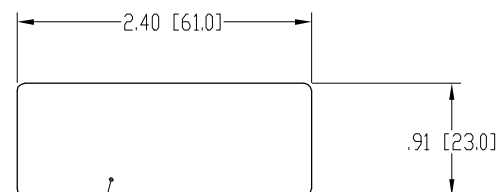

PART NAME

HAND-HELD PLASTIC BOX, STYLE 3

PART NO.

HP-3663-B

REVISION DATE

2-23-10

VIEW OF BOTTOM HALF

MAXIMUM PC BOARD SIZE CUSTOMER SUPPLIED

END PANEL

VIEWING AREA 2.28[57.9] X .82 [20.80]

MATERIAL AND FINISH:

BLACK HIGH-IMPACT ABS (UL94-HB) - TOP, BOTTOM, COVER, AND END PANEL

FOUR (4) M3 X .63 [16] LG SCREWS SUPPLIED FOR ASSEMBLY

OPTIONAL ACCESSORIES: