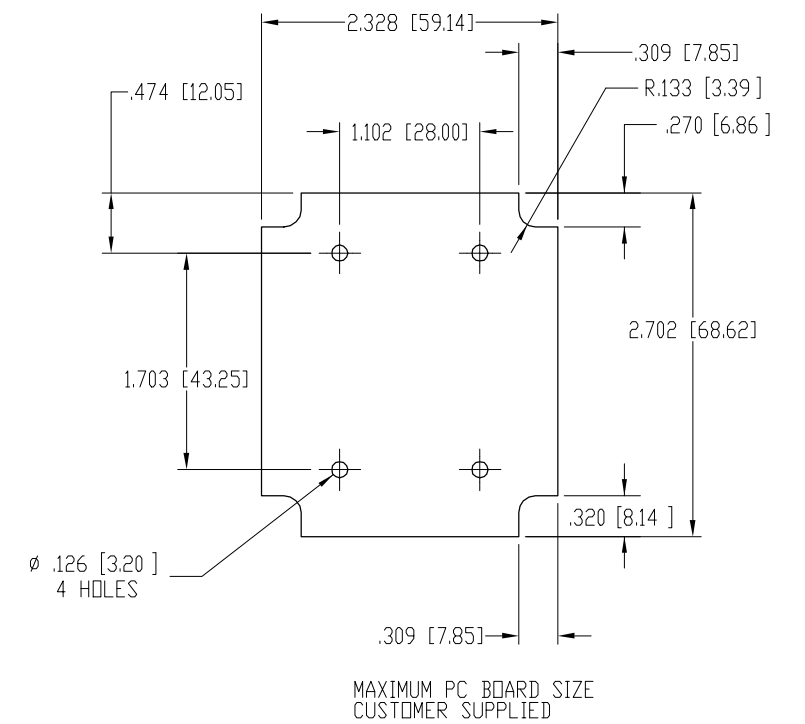

PART NAME

HAND-HELD PLASTIC BOX, STYLE 3

PART NO.

HP-3663-B

REVISION DATE

2-23-10

VIEW OF BOTTOM HALF

MAXIMUM PC BOARD SIZE CUSTOMER SUPPLIED

END PANEL

VIEWING AREA 2.28[57.9] X .82 [20.80]

MATERIAL AND FINISH:

BLACK HIGH-IMPACT ABS (UL94-HB) - TOP, BOTTOM, COVER, AND END PANEL

FOUR (4) M3 X .63 [16] LG SCREWS SUPPLIED FOR ASSEMBLY

OPTIONAL ACCESSORIES: