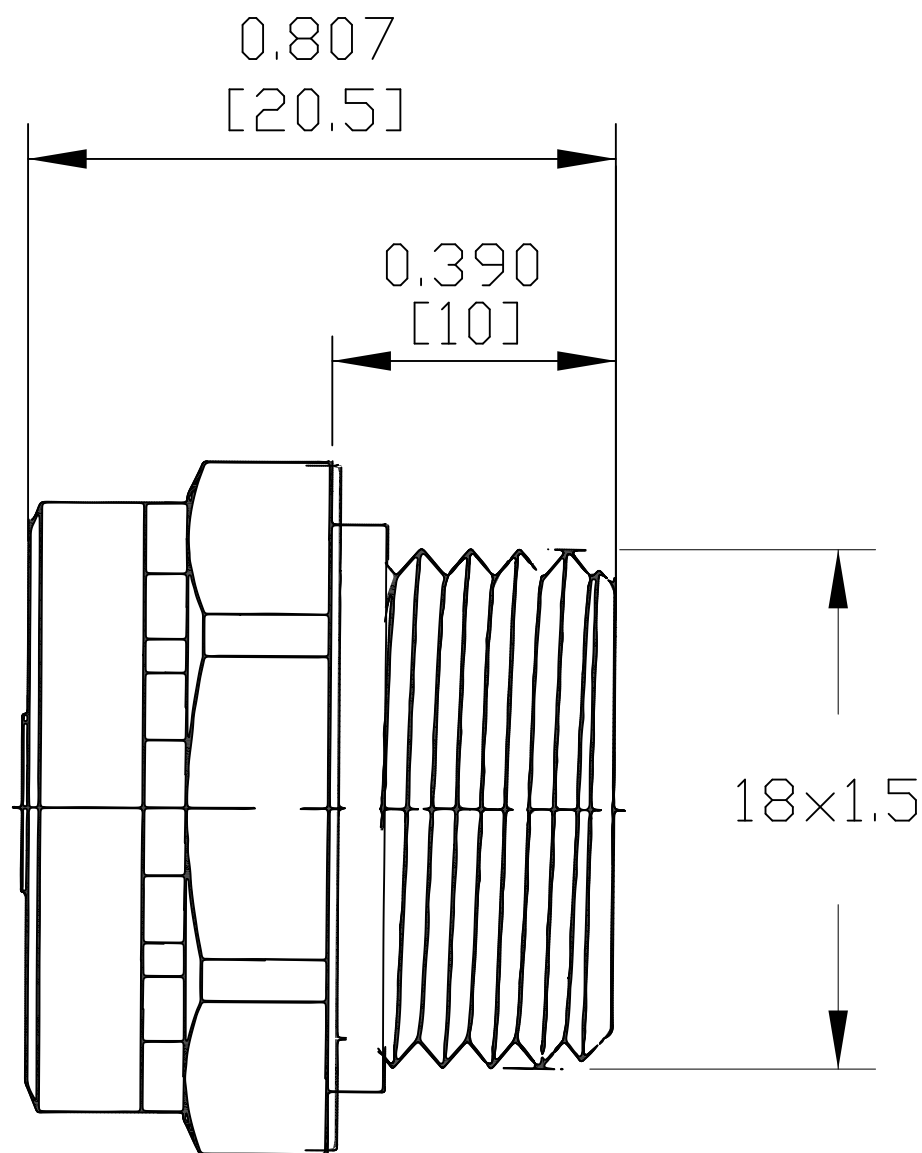

PART
NAME

M18 X 1.5 VENT PLUG, BLACK, WITH O-RING WASHER

PART
No.

IPV-67181-B

REV.
DATE

5/29/19

DRAWING FOR REFERENCE
 WE RESERVE THE RIGHT TO MAKE CHANGES TO OUR
 STANDARD PRODUCTS. PLEASE CONSULT WITH BUD INDUSTRIES
 PRIOR TO USING THIS DRAWING FOR DESIGN PURPOSE.

- NOTES:
- 1- BODY MATERIAL - PC (IP67)
 MEMBRANE MATERIAL - e-PTFE
 O-RING WASHER MATERIAL - SILICONE
 - 2- FINISH - BLACK
 - 3- DIMENSIONS ARE INCH
 [MM]

X-ON Electronics

Largest Supplier of Electrical and Electronic Components