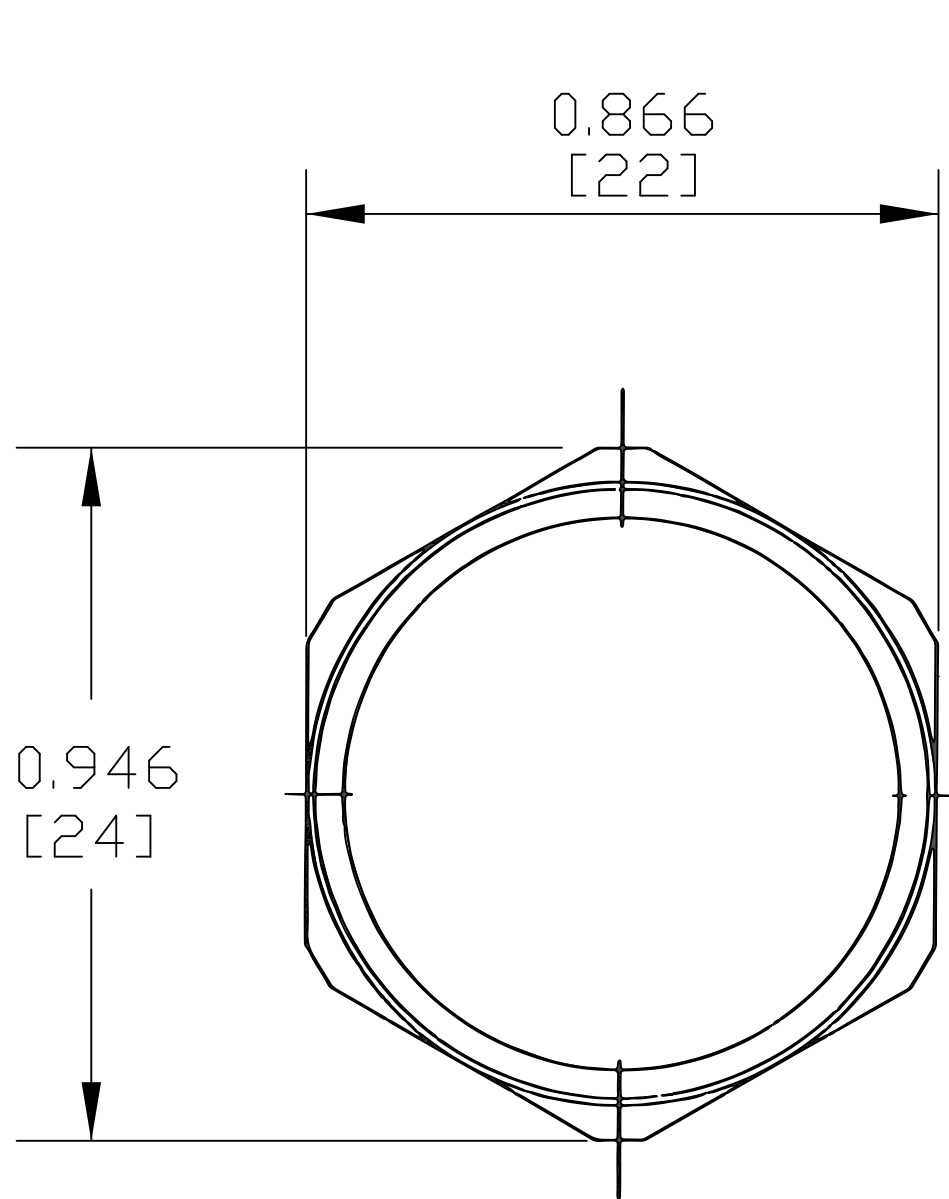

PART
NAME

M18 X 1.5 VENT PLUG, BLACK, WITH O-RING WASHER

PART
No.

IPV-67181-B

REV.
DATE

5/29/19

DRAWING FOR REFERENCE
 WE RESERVE THE RIGHT TO MAKE CHANGES TO OUR
 STANDARD PRODUCTS. PLEASE CONSULT WITH BUD INDUSTRIES
 PRIOR TO USING THIS DRAWING FOR DESIGN PURPOSE.

- NOTES:
- 1- BODY MATERIAL - PC (IP67)
 MEMBRANE MATERIAL - e-PTFE
 O-RING WASHER MATERIAL - SILICONE
 - 2- FINISH - BLACK
 - 3- DIMENSIONS ARE INCH
 [MM]

X-ON Electronics

Largest Supplier of Electrical and Electronic Components