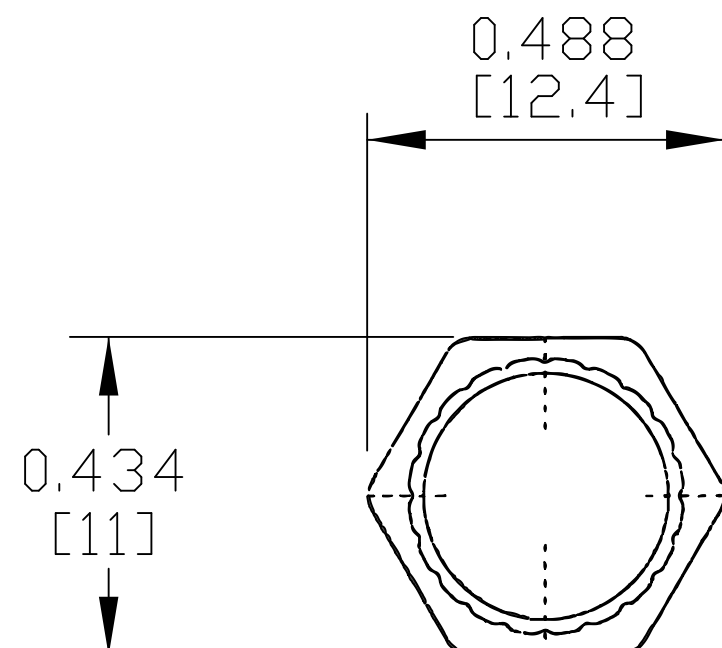

PART NAME

M5 X 0.8 VENT PLUG WITH O-RING WASHER

PART No.

IPV-67501-B & IPV-67501-G

REV. DATE

5/30/19

DRAWING FOR REFERENCE
 WE RESERVE THE RIGHT TO MAKE CHANGES TO OUR
 STANDARD PRODUCTS. PLEASE CONSULT WITH BUD INDUSTRIES
 PRIOR TO USING THIS DRAWING FOR DESIGN PURPOSE.

- NOTES:
- 1- BODY MATERIAL - PC (IP67)
 MEMBRANE MATERIAL - e-PTFE
 O-RING WASHER MATERIAL - SILICONE
 - 2- FINISH - (-B) BLACK & (-G) GRAY
 - 3- DIMENSIONS ARE INCH
 [MM]

X-ON Electronics

Largest Supplier of Electrical and Electronic Components