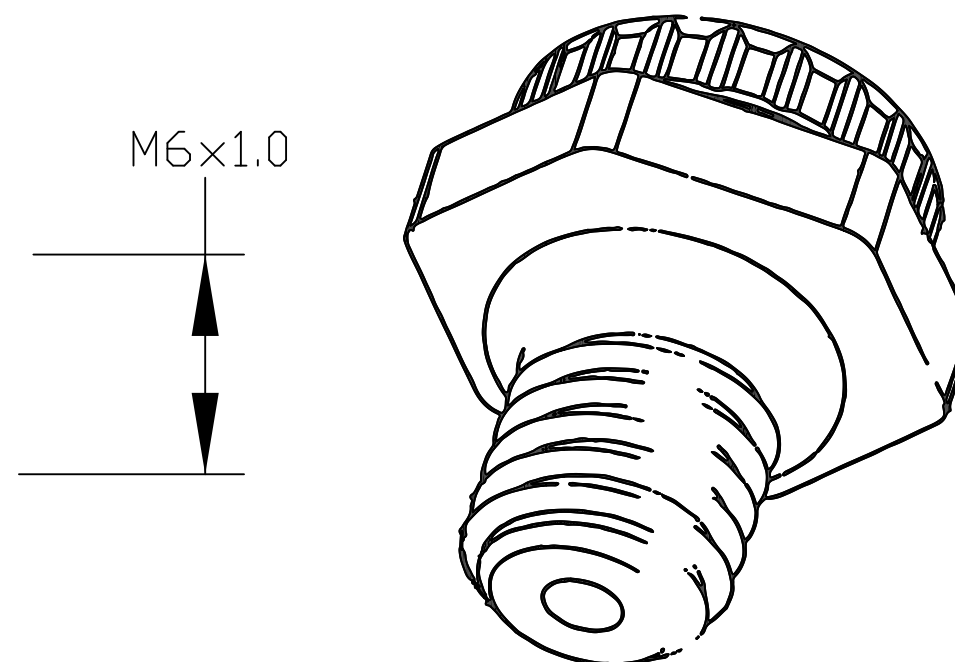

PART NAME

M6 X 1.0 VENT PLUG WITH O-RING WASHER

PART No.

IPV-67601-B & IPV-67601-G

REV. DATE

5/30/19

DRAWING FOR REFERENCE  
 WE RESERVE THE RIGHT TO MAKE CHANGES TO OUR  
 STANDARD PRODUCTS. PLEASE CONSULT WITH BUD INDUSTRIES  
 PRIOR TO USING THIS DRAWING FOR DESIGN PURPOSE.

- NOTES:
- 1- BODY MATERIAL - PC (IP67)  
 MEMBRANE MATERIAL - e-PTFE  
 O-RING WASHER MATERIAL - SILICONE
  - 2- FINISH - (-B) BLACK (-G) GRAY
  - 3- DIMENSIONS ARE INCH  
 [MM]