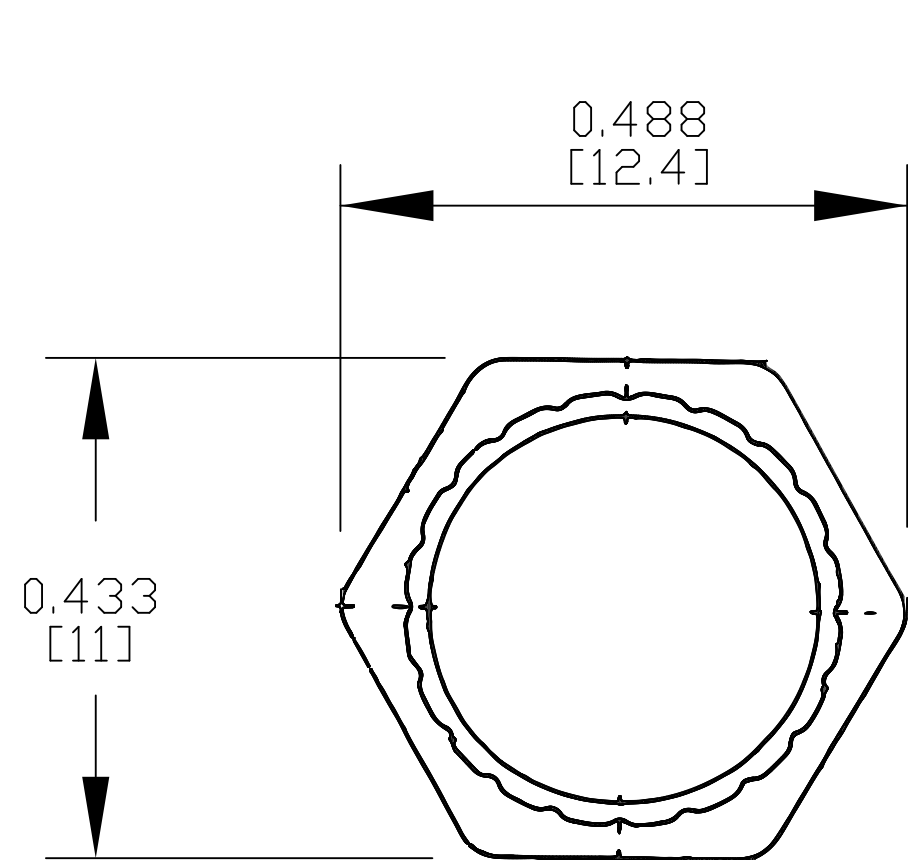

PART NAME

M6 X 1.0 VENT PLUG WITH O-RING WASHER

PART No.

IPV-67601-B & IPV-67601-G

REV. DATE

5/30/19

DRAWING FOR REFERENCE  
 WE RESERVE THE RIGHT TO MAKE CHANGES TO OUR  
 STANDARD PRODUCTS. PLEASE CONSULT WITH BUD INDUSTRIES  
 PRIOR TO USING THIS DRAWING FOR DESIGN PURPOSE.

- NOTES:
- 1- BODY MATERIAL - PC (IP67)  
 MEMBRANE MATERIAL - e-PTFE  
 O-RING WASHER MATERIAL - SILICONE
  - 2- FINISH - (-B) BLACK (-G) GRAY
  - 3- DIMENSIONS ARE INCH  
 [MM]