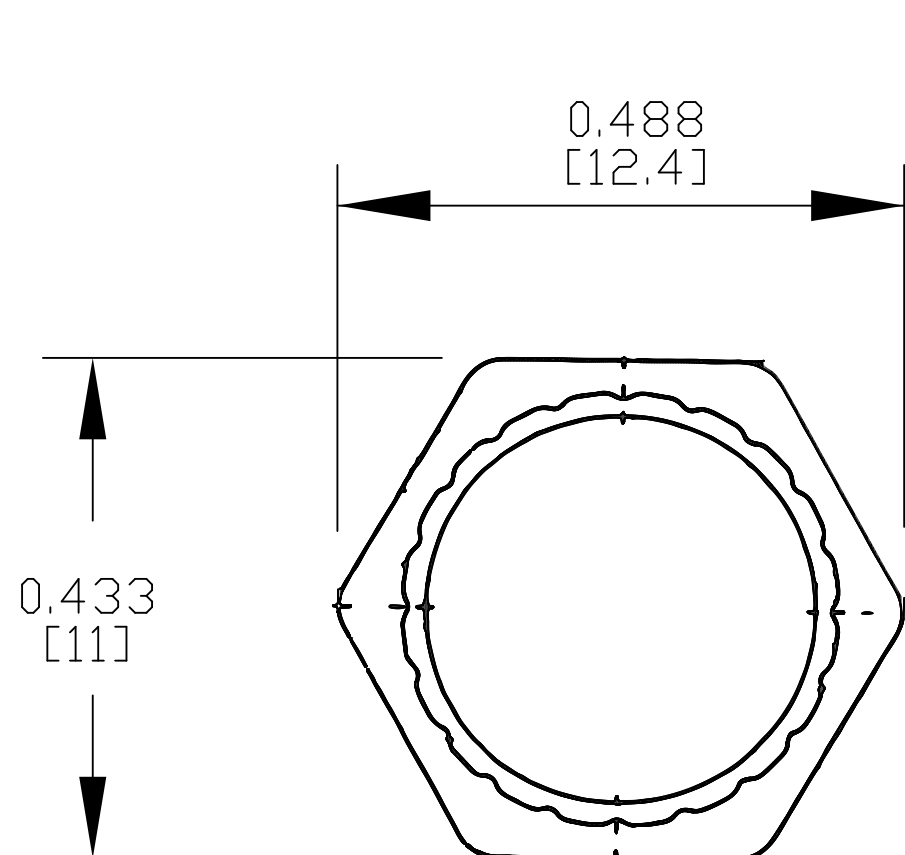

PART NAME

M6 X 1.0 VENT PLUG WITH O-RING WASHER

PART No.

IPV-67601-B & IPV-67601-G

REV. DATE

5/30/19

M6x1.0

DRAWING FOR REFERENCE  
 WE RESERVE THE RIGHT TO MAKE CHANGES TO OUR  
 STANDARD PRODUCTS. PLEASE CONSULT WITH BUD INDUSTRIES  
 PRIOR TO USING THIS DRAWING FOR DESIGN PURPOSE.

- NOTES:
- 1- BODY MATERIAL - PC (IP67)  
 MEMBRANE MATERIAL - e-PTFE  
 O-RING WASHER MATERIAL - SILICONE
  - 2- FINISH - (-B) BLACK (-G) GRAY
  - 3- DIMENSIONS ARE INCH  
 [MM]