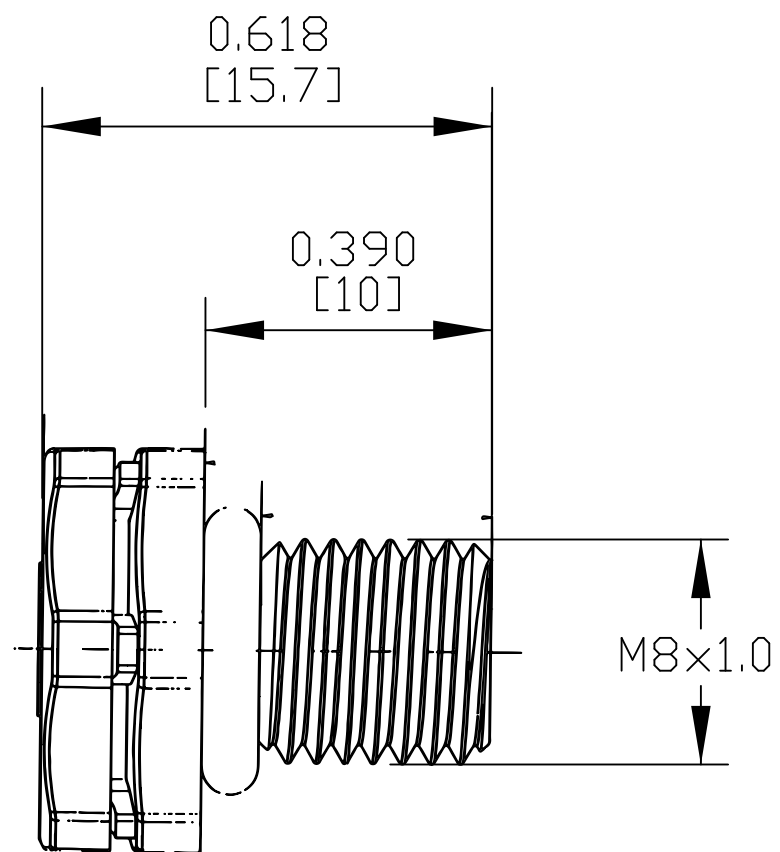

PART NAME

M8 X 1.0 VENT PLUG, BLACK, WITH O-RING WASHER

PART No.

IPV-67801-B

REV. DATE

5/29/19

DRAWING FOR REFERENCE  
 WE RESERVE THE RIGHT TO MAKE CHANGES TO OUR  
 STANDARD PRODUCTS. PLEASE CONSULT WITH BUD INDUSTRIES  
 PRIOR TO USING THIS DRAWING FOR DESIGN PURPOSE.

- NOTES:
- 1- BODY MATERIAL - PC (IP67)  
 MEMBRANE MATERIAL - e-PTFE  
 O-RING WASHER MATERIAL - SILICONE
  - 2- FINISH - BLACK
  - 3- DIMENSIONS ARE INCH  
 [MM]