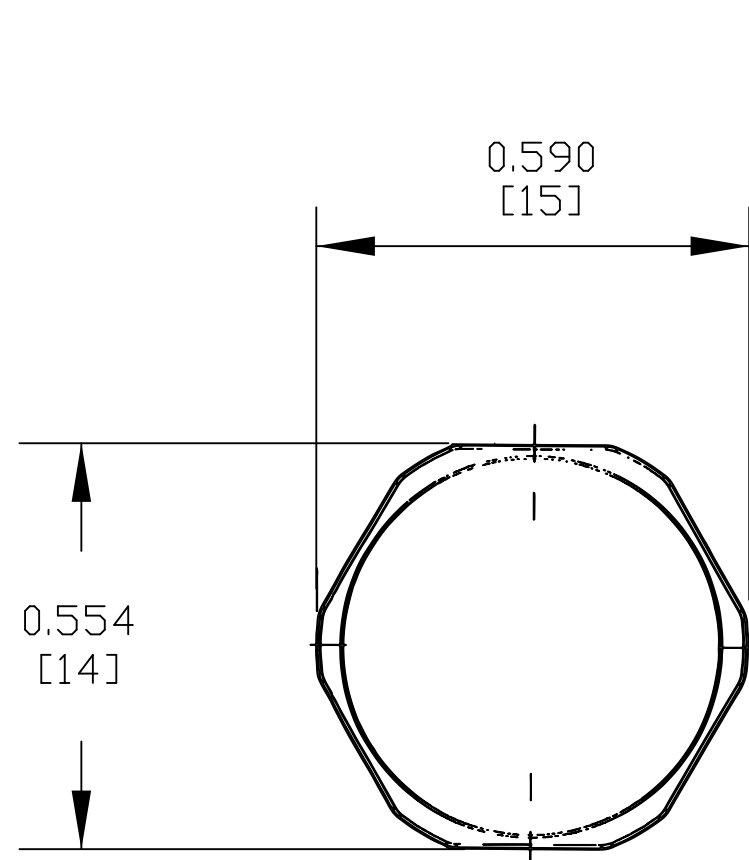

PART NAME

M8 X 1.0 VENT PLUG, BLACK, WITH O-RING WASHER

PART No.

IPV-67801-B

REV. DATE

5/29/19

DRAWING FOR REFERENCE  
 WE RESERVE THE RIGHT TO MAKE CHANGES TO OUR  
 STANDARD PRODUCTS. PLEASE CONSULT WITH BUD INDUSTRIES  
 PRIOR TO USING THIS DRAWING FOR DESIGN PURPOSE.

- NOTES:
- 1- BODY MATERIAL - PC (IP67)  
 MEMBRANE MATERIAL - e-PTFE  
 O-RING WASHER MATERIAL - SILICONE
  - 2- FINISH - BLACK
  - 3- DIMENSIONS ARE INCH  
 [MM]