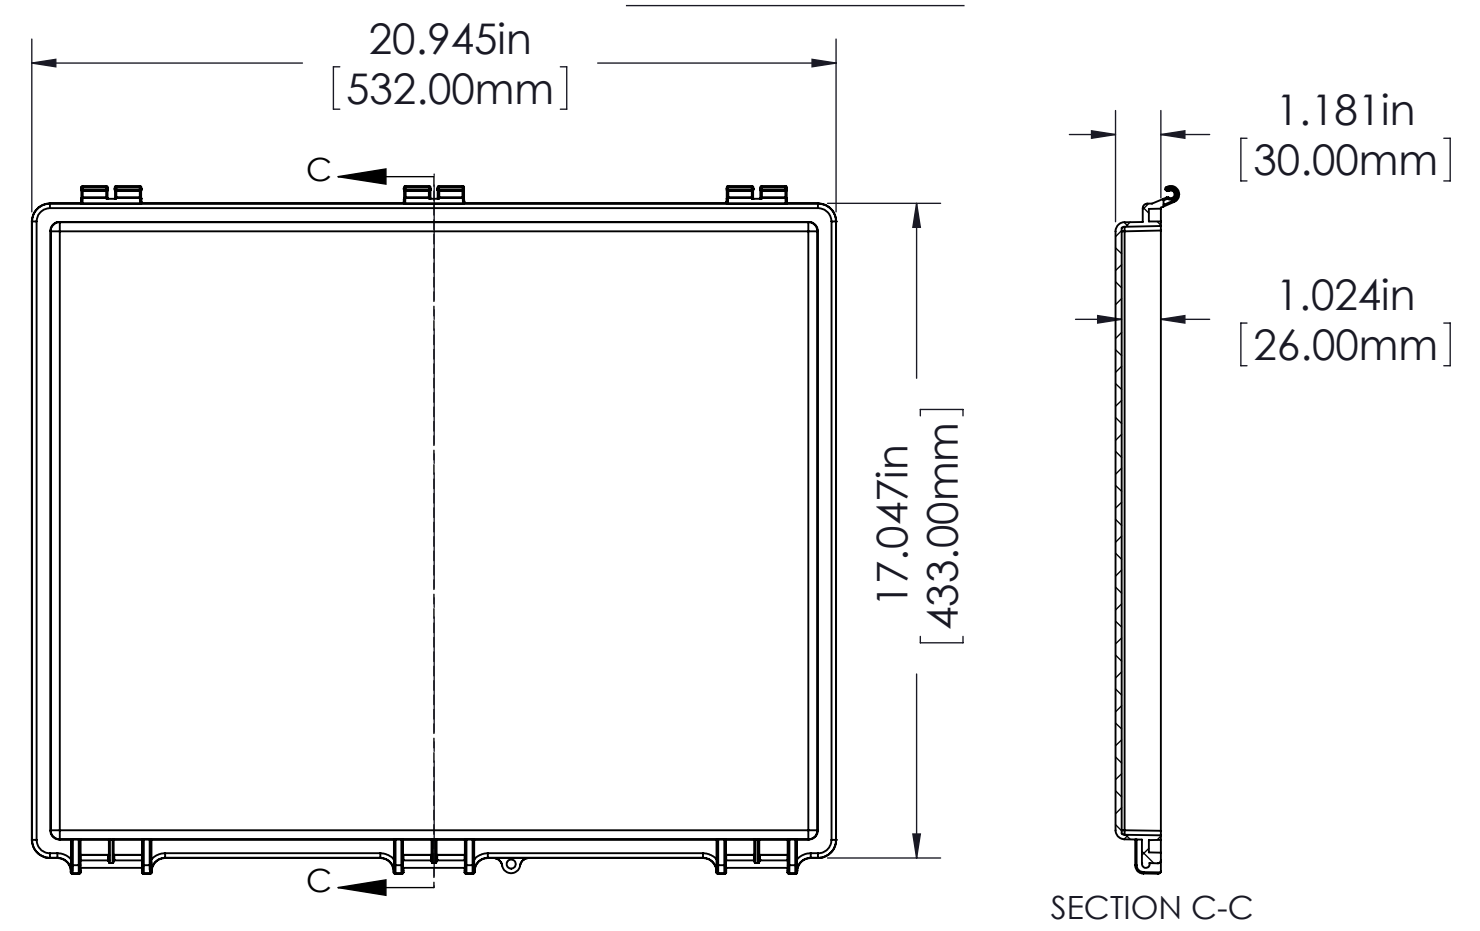

FINISH:
 BODY _____ LIGHT GRAY
 COVER _____ LIGHT GRAY OR CLEAR
 LATCHES & HINGES _____ PLASTIC
 WALL MOUNTING BRACKETS _____ STAINLESS STEEL & HARDWARE

BODY

Ø.165in [4.20mm]
 FOR M5 x 10mm LG. SELF-TAPPING SCREWS (ABS VERSIONS ONLY)
 M5 THREADED INSERTS ON ALL OTHER VERSIONS USE M5 x 8mm LG. MACHINE SCREWS.

COVER

ASSEMBLY

Ø.165in [4.20mm]
 FOR M5 x 10mm LG. SELF-TAPPING SCREWS 4 PLCS.

- NOTES:
- UNIT COMES COMPLETE WITH (4) WALL MOUNTING BRACKETS & (4) M4 x 10mm LG. SELF-TAPPING SCREWS. (NOT SHOWN)
 - BOXES DESIGNED TO MEET THESE STANDARDS: NEMA 1,2,4,4X, AND IEC529-IP65 REQUIREMENTS.
- TOLERANCE:
 ALL DIMENSIONS HAVE ±0.039in [±1mm] TOLERANCE UNLESS OTHERWISE SPECIFIED.