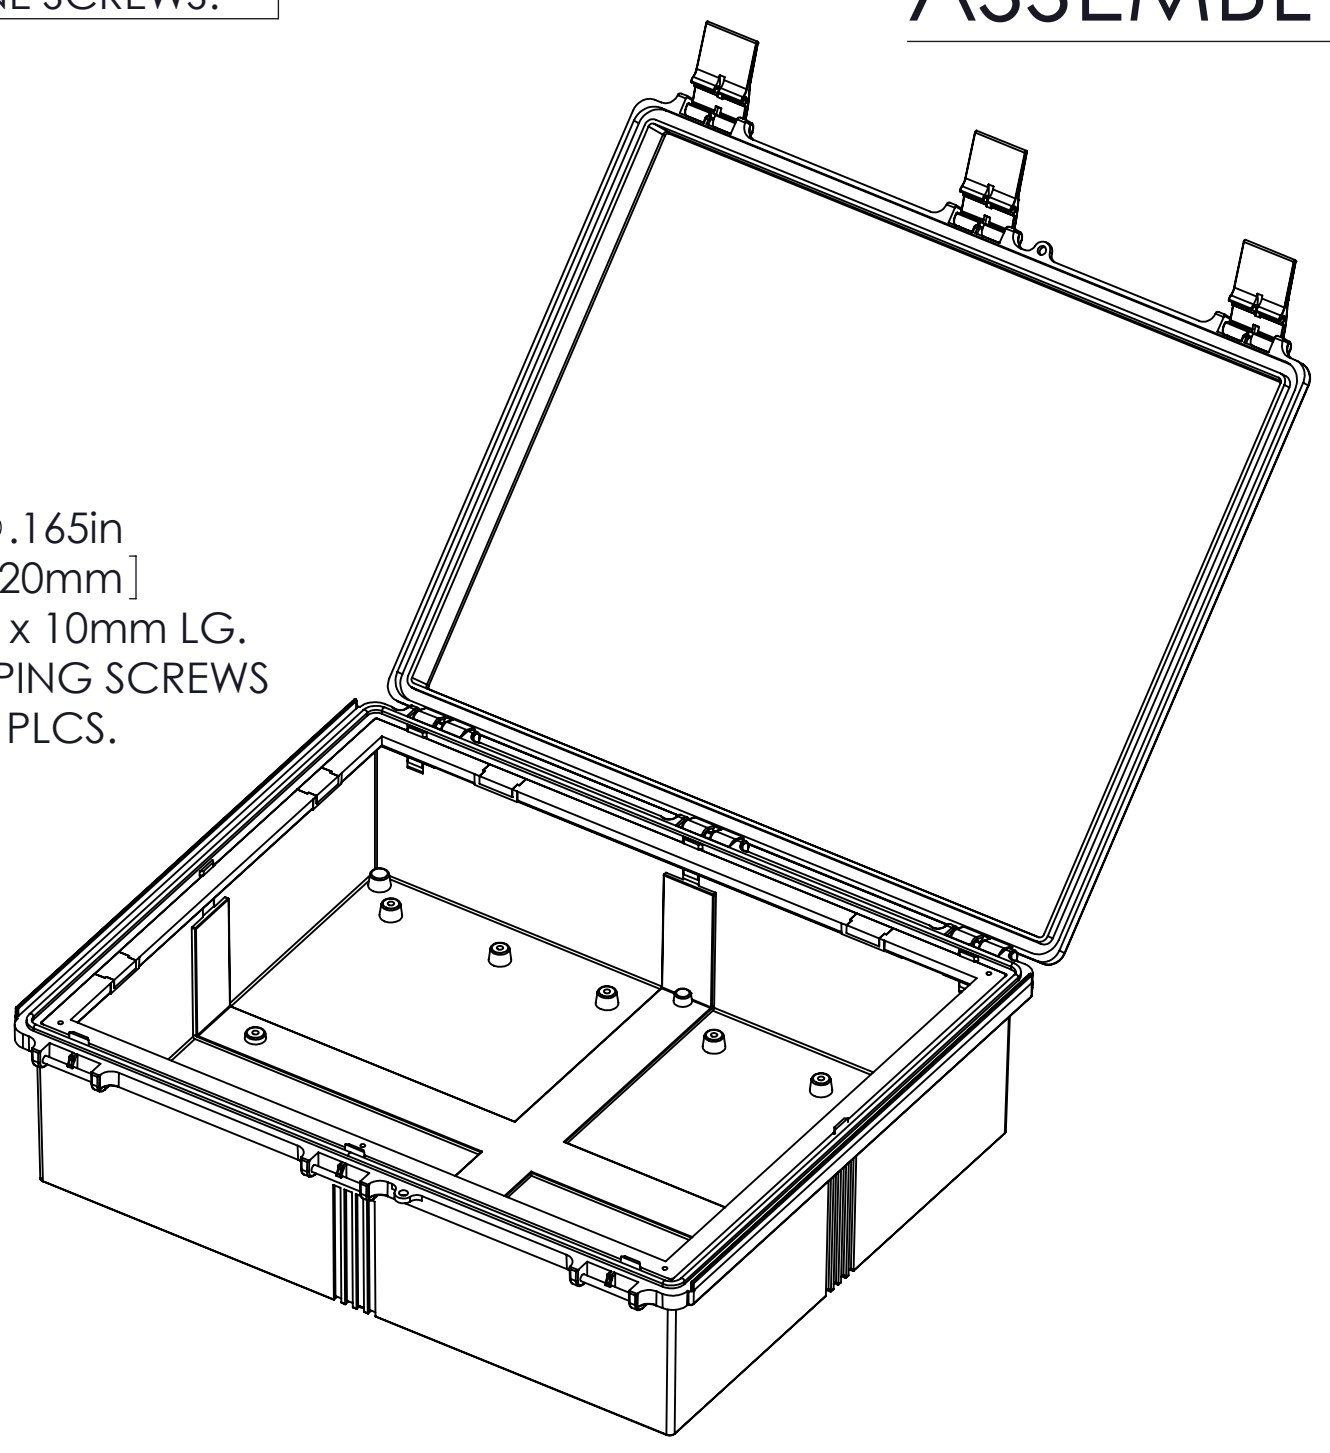

FINISH:
 BODY _____ LIGHT GRAY
 COVER _____ LIGHT GRAY OR CLEAR
 LATCHES & HINGES _____ PLASTIC
 WALL MOUNTING BRACKETS _____ STAINLESS STEEL & HARDWARE

BODY

Ø.165in [4.20mm]
 FOR M5 x 10mm LG. SELF-TAPPING SCREWS (ABS VERSIONS ONLY)
 M5 THREADED INSERTS ON ALL OTHER VERSIONS USE M5 x 8mm LG. MACHINE SCREWS.

COVER

ASSEMBLY

Ø.165in [4.20mm]
 FOR M5 x 10mm LG. SELF-TAPPING SCREWS 4 PLCS.

- NOTES:
- UNIT COMES COMPLETE WITH (4) WALL MOUNTING BRACKETS & (4) M4 x 10mm LG. SELF-TAPPING SCREWS. (NOT SHOWN)
 - BOXES DESIGNED TO MEET THESE STANDARDS: NEMA 1,2,4,4X, AND IEC529-IP65 REQUIREMENTS.
- TOLERANCE:
 ALL DIMENSIONS HAVE ±0.039in [±1mm] TOLERANCE UNLESS OTHERWISE SPECIFIED.