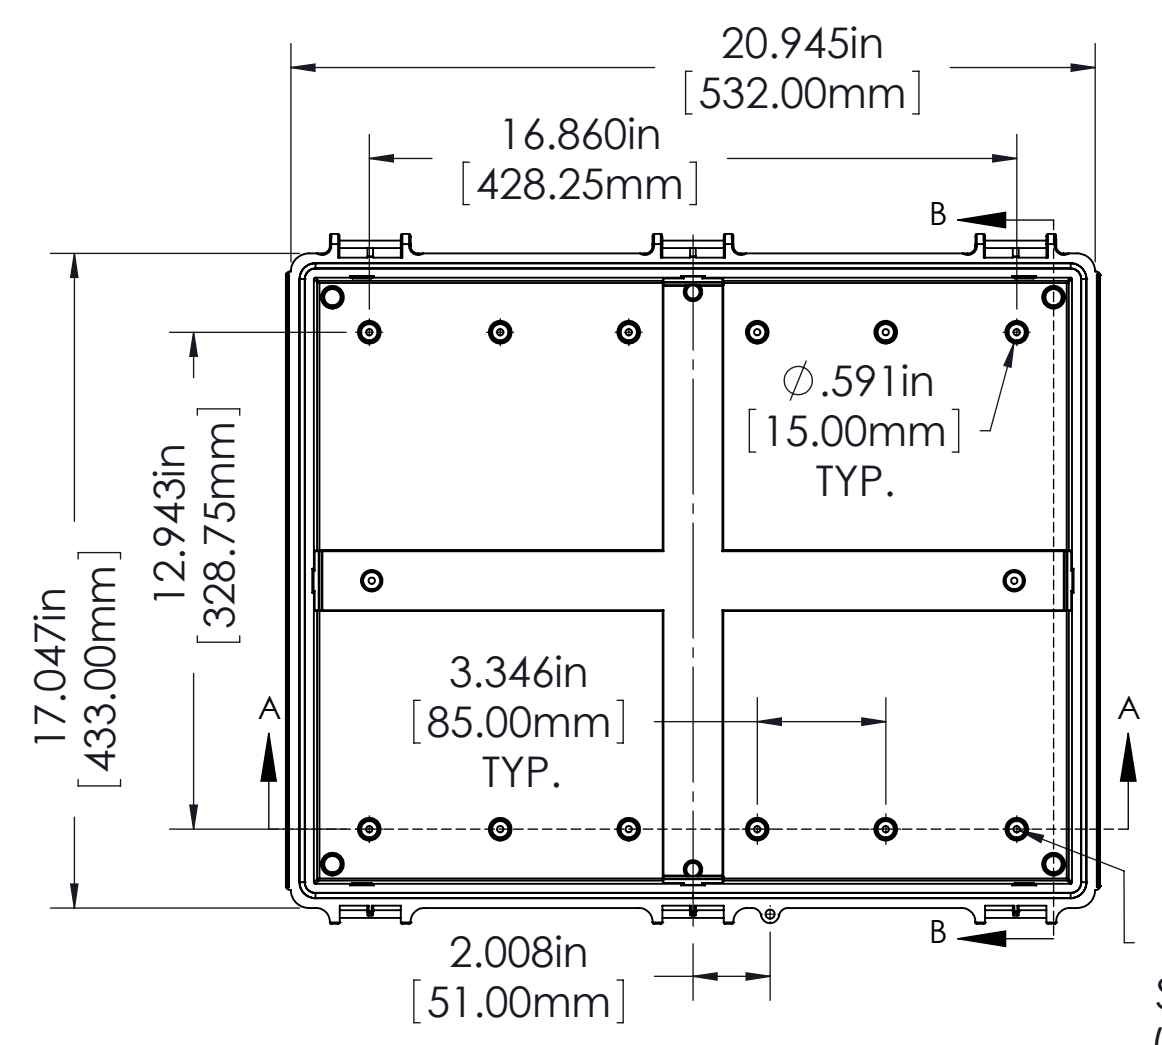

FINISH:
 BODY _____ LIGHT GRAY
 COVER _____ LIGHT GRAY OR CLEAR
 LATCHES & HINGES _____ PLASTIC
 WALL MOUNTING BRACKETS _____ STAINLESS STEEL & HARDWARE

BODY

Ø.165in [4.20mm]
 FOR M5 x 10mm LG. SELF-TAPPING SCREWS (ABS VERSIONS ONLY)
 M5 THREADED INSERTS ON ALL OTHER VERSIONS USE M5 x 8mm LG. MACHINE SCREWS.

COVER

ASSEMBLY

Ø.165in [4.20mm]
 FOR M5 x 10mm LG. SELF-TAPPING SCREWS 4 PLCS.

- NOTES:
- UNIT COMES COMPLETE WITH (4) WALL MOUNTING BRACKETS & (4) M4 x 10mm LG. SELF-TAPPING SCREWS. (NOT SHOWN)
 - BOXES DESIGNED TO MEET THESE STANDARDS: NEMA 1,2,4,4X, AND IEC529-IP65 REQUIREMENTS.
- TOLERANCE:
 ALL DIMENSIONS HAVE ±0.039in [±1mm] TOLERANCE UNLESS OTHERWISE SPECIFIED.