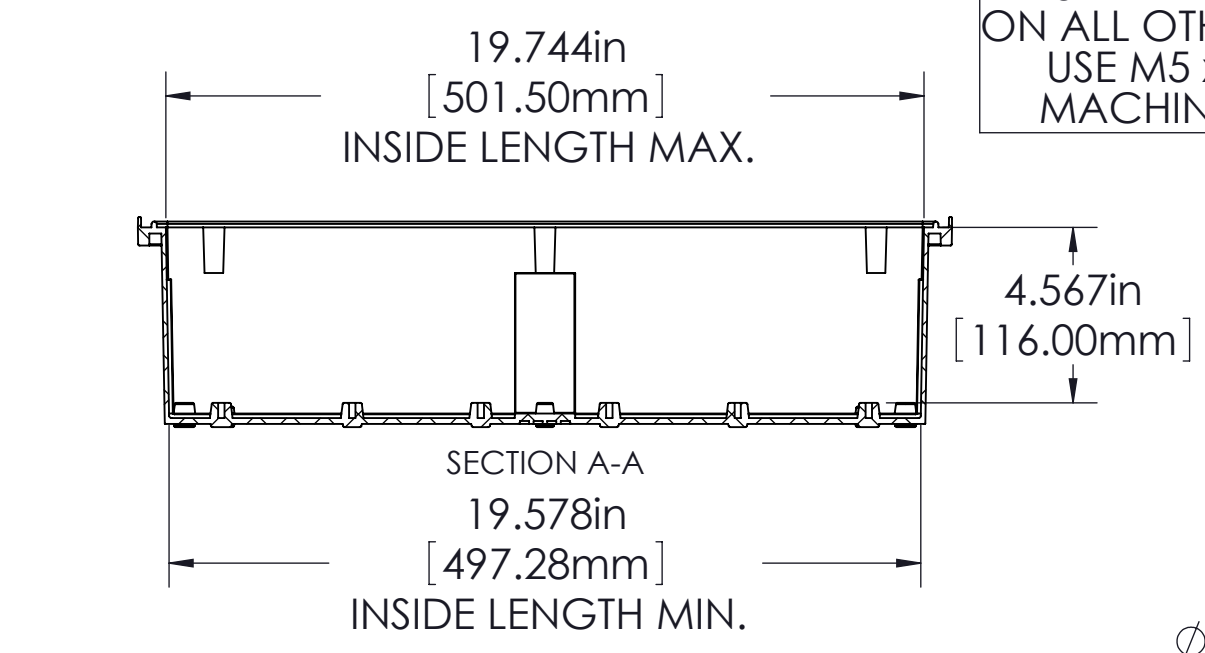

FINISH:
 BODY _____ LIGHT GRAY
 COVER _____ LIGHT GRAY OR CLEAR
 LATCHES & HINGES _____ PLASTIC
 WALL MOUNTING BRACKETS _____ STAINLESS STEEL & HARDWARE

BODY

Ø.165in [4.20mm]
 FOR M5 x 10mm LG. SELF-TAPPING SCREWS (ABS VERSIONS ONLY)
 M5 THREADED INSERTS ON ALL OTHER VERSIONS USE M5 x 8mm LG. MACHINE SCREWS.

COVER

ASSEMBLY

Ø.165in [4.20mm]
 FOR M5 x 10mm LG. SELF-TAPPING SCREWS 4 PLCS.

- NOTES:
- UNIT COMES COMPLETE WITH (4) WALL MOUNTING BRACKETS & (4) M4 x 10mm LG. SELF-TAPPING SCREWS. (NOT SHOWN)
 - BOXES DESIGNED TO MEET THESE STANDARDS: NEMA 1,2,4,4X, AND IEC529-IP65 REQUIREMENTS.
- TOLERANCE:
 ALL DIMENSIONS HAVE ±0.039in [±1mm] TOLERANCE UNLESS OTHERWISE SPECIFIED.