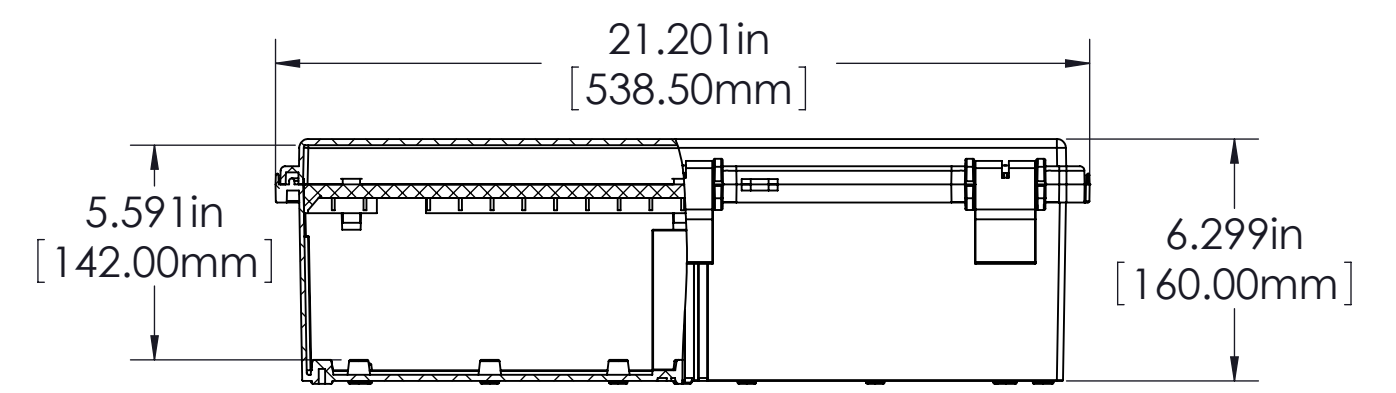

FINISH:
 BODY _____ LIGHT GRAY
 COVER _____ LIGHT GRAY OR CLEAR
 LATCHES & HINGES _____ PLASTIC
 WALL MOUNTING BRACKETS _____ STAINLESS STEEL & HARDWARE

BODY

Ø.165in [4.20mm]
 FOR M5 x 10mm LG. SELF-TAPPING SCREWS (ABS VERSIONS ONLY)
 M5 THREADED INSERTS ON ALL OTHER VERSIONS USE M5 x 8mm LG. MACHINE SCREWS.

COVER

ASSEMBLY

Ø.165in [4.20mm]
 FOR M5 x 10mm LG. SELF-TAPPING SCREWS 4 PLCS.

- NOTES:
- UNIT COMES COMPLETE WITH (4) WALL MOUNTING BRACKETS & (4) M4 x 10mm LG. SELF-TAPPING SCREWS. (NOT SHOWN)
 - BOXES DESIGNED TO MEET THESE STANDARDS: NEMA 1,2,4,4X, AND IEC529-IP65 REQUIREMENTS.
- TOLERANCE:
 ALL DIMENSIONS HAVE ±0.039in [±1mm] TOLERANCE UNLESS OTHERWISE SPECIFIED.