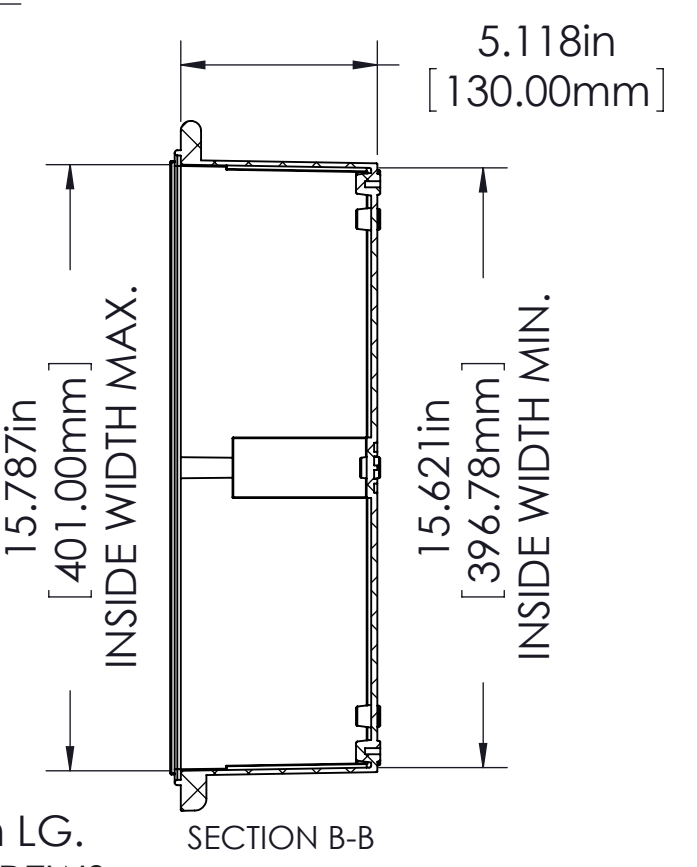

FINISH:
 BODY _____ LIGHT GRAY
 COVER _____ LIGHT GRAY OR CLEAR
 LATCHES & HINGES _____ PLASTIC
 WALL MOUNTING BRACKETS _____ STAINLESS STEEL & HARDWARE

BODY

Ø.165in [4.20mm]
 FOR M5 x 10mm LG. SELF-TAPPING SCREWS (ABS VERSIONS ONLY)
 M5 THREADED INSERTS ON ALL OTHER VERSIONS USE M5 x 8mm LG. MACHINE SCREWS.

COVER

ASSEMBLY

Ø.165in [4.20mm]
 FOR M5 x 10mm LG. SELF-TAPPING SCREWS 4 PLCS.

- NOTES:
- UNIT COMES COMPLETE WITH (4) WALL MOUNTING BRACKETS & (4) M4 x 10mm LG. SELF-TAPPING SCREWS. (NOT SHOWN)
 - BOXES DESIGNED TO MEET THESE STANDARDS: NEMA 1,2,4,4X, AND IEC529-IP65 REQUIREMENTS.
- TOLERANCE:
 ALL DIMENSIONS HAVE ±0.039in [±1mm] TOLERANCE UNLESS OTHERWISE SPECIFIED.