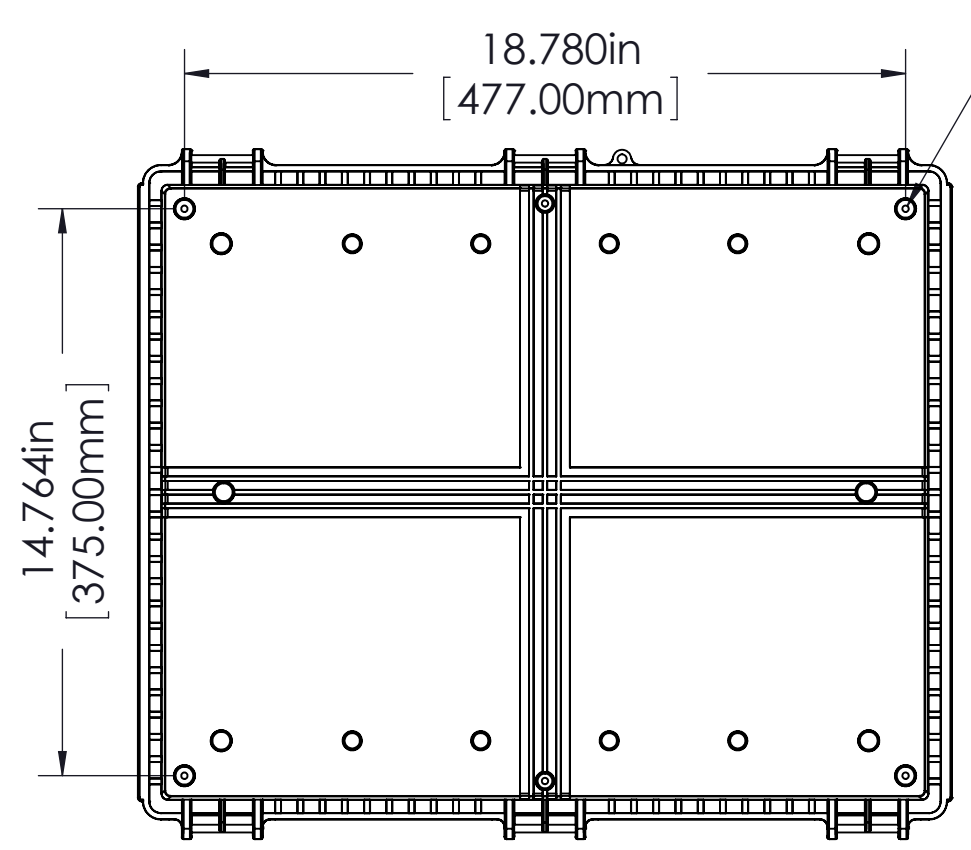

FINISH:
 BODY _____ LIGHT GRAY
 COVER _____ LIGHT GRAY OR CLEAR
 LATCHES & HINGES _____ PLASTIC
 WALL MOUNTING BRACKETS _____ STAINLESS STEEL & HARDWARE

BODY

Ø.165in [4.20mm]
 FOR M5 x 10mm LG. SELF-TAPPING SCREWS (ABS VERSIONS ONLY)
 M5 THREADED INSERTS ON ALL OTHER VERSIONS USE M5 x 8mm LG. MACHINE SCREWS.

COVER

ASSEMBLY

Ø.165in [4.20mm]
 FOR M5 x 10mm LG. SELF-TAPPING SCREWS 4 PLCS.

- NOTES:
- UNIT COMES COMPLETE WITH (4) WALL MOUNTING BRACKETS & (4) M4 x 10mm LG. SELF-TAPPING SCREWS. (NOT SHOWN)
 - BOXES DESIGNED TO MEET THESE STANDARDS: NEMA 1,2,4,4X, AND IEC529-IP65 REQUIREMENTS.
- TOLERANCE:
 ALL DIMENSIONS HAVE ±0.039in [±1mm] TOLERANCE UNLESS OTHERWISE SPECIFIED.