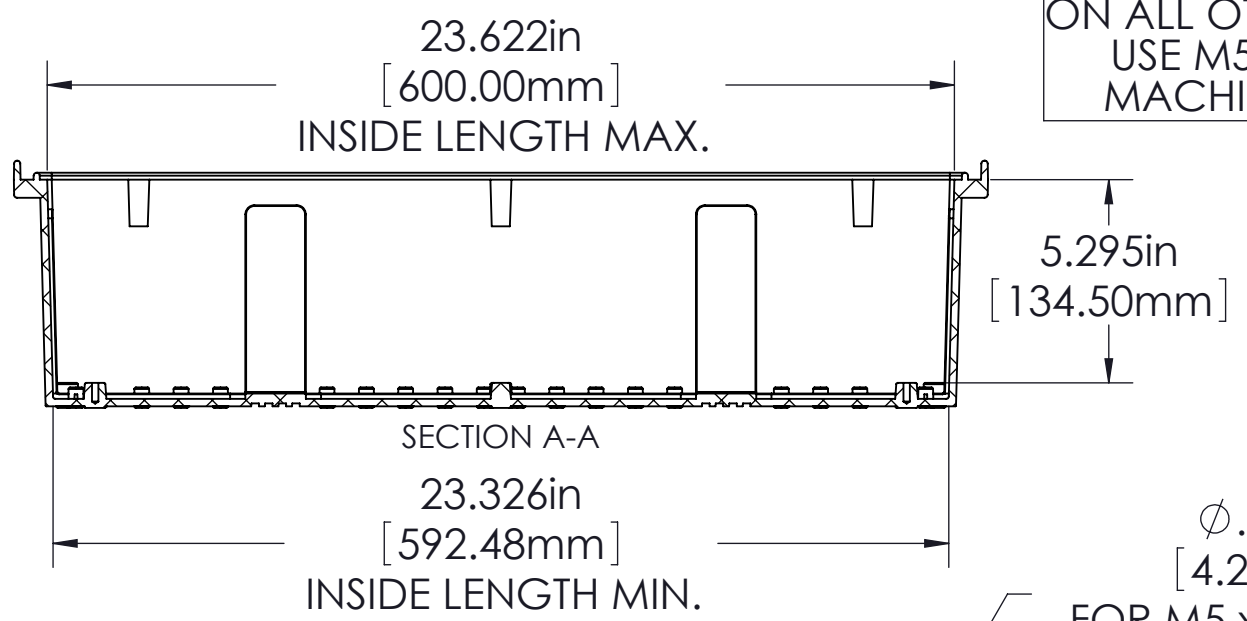

FINISH:
 BODY _____ LIGHT GRAY
 COVER _____ LIGHT GRAY OR CLEAR
 LATCHES & HINGES _____ PLASTIC
 WALL MOUNTING BRACKETS _____ STAINLESS STEEL & HARDWARE

COVER

BODY

Ø.165in [4.20mm]
 FOR M5 x 10mm LG. SELF-TAPPING SCREWS (ABS VERSIONS ONLY)
 M5 THREADED INSERTS ON ALL OTHER VERSIONS USE M5 x 8mm LG. MACHINE SCREWS.

ASSEMBLY

Ø.165in [4.20mm]
 FOR M5 x 10mm LG. SELF-TAPPING SCREWS

- NOTES:**
- UNIT COMES COMPLETE WITH (4) WALL MOUNTING BRACKETS & (4) M4 x 10mm LG. SELF-TAPPING SCREWS. (NOT SHOWN)
 - BOXES DESIGNED TO MEET THESE STANDARDS: NEMA 1,2,4,4X, AND IEC529-IP65 REQUIREMENTS.

TOLERANCE:
 ALL DIMENSIONS HAVE ±0.039in [±1mm] TOLERANCE UNLESS OTHERWISE SPECIFIED.

PART NO.	MATERIAL		USE
	BODY	COVER	
NBF-32040	ABS	ABS	INDOOR
NBF-32140	ABS / PC	ABS / PC	INDOOR
NBF-32240	ABS / PC	CLEAR PC	INDOOR
NBF-32340	PBT / PC	PBT / PC	OUTDOOR
NBF-32440	PBT / PC	CLEAR PC	OUTDOOR