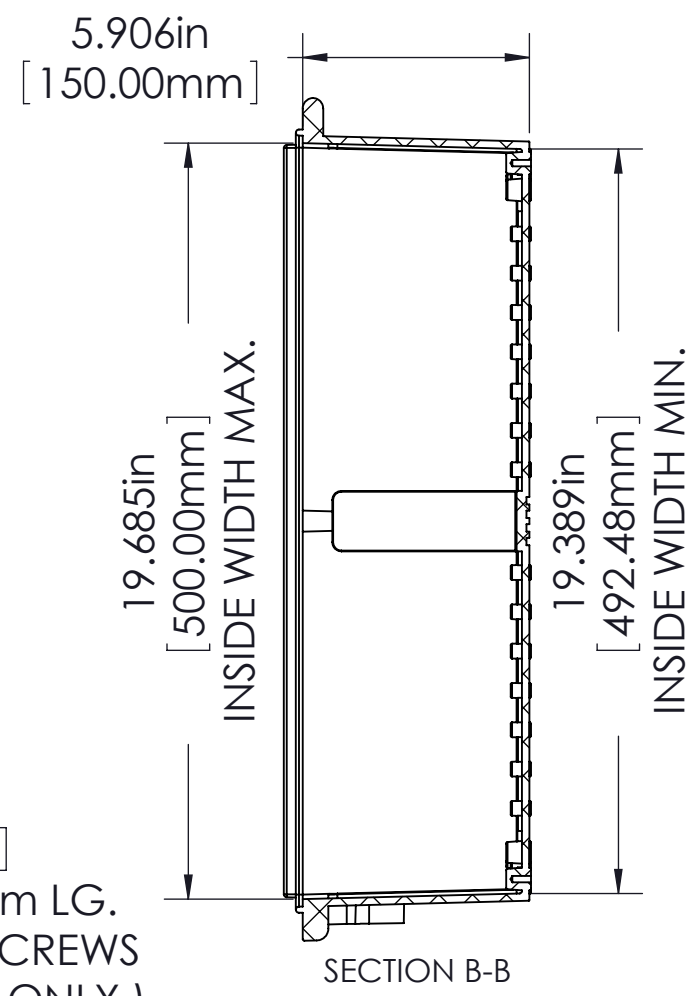

FINISH:
 BODY _____ LIGHT GRAY
 COVER _____ LIGHT GRAY OR CLEAR
 LATCHES & HINGES _____ PLASTIC
 WALL MOUNTING BRACKETS _____ STAINLESS STEEL & HARDWARE

COVER

BODY

Ø.165in [4.20mm]
 FOR M5 x 10mm LG. SELF-TAPPING SCREWS (ABS VERSIONS ONLY)
 M5 THREADED INSERTS ON ALL OTHER VERSIONS USE M5 x 8mm LG. MACHINE SCREWS.

ASSEMBLY

Ø.165in [4.20mm]
 FOR M5 x 10mm LG. SELF-TAPPING SCREWS

- NOTES:**
- UNIT COMES COMPLETE WITH (4) WALL MOUNTING BRACKETS & (4) M4 x 10mm LG. SELF-TAPPING SCREWS. (NOT SHOWN)
 - BOXES DESIGNED TO MEET THESE STANDARDS: NEMA 1,2,4,4X, AND IEC529-IP65 REQUIREMENTS.

TOLERANCE:
 ALL DIMENSIONS HAVE ±0.039in [±1mm] TOLERANCE UNLESS OTHERWISE SPECIFIED.

PART NO.	MATERIAL		USE
	BODY	COVER	
NBF-32040	ABS	ABS	INDOOR
NBF-32140	ABS / PC	ABS / PC	INDOOR
NBF-32240	ABS / PC	CLEAR PC	INDOOR
NBF-32340	PBT / PC	PBT / PC	OUTDOOR
NBF-32440	PBT / PC	CLEAR PC	OUTDOOR