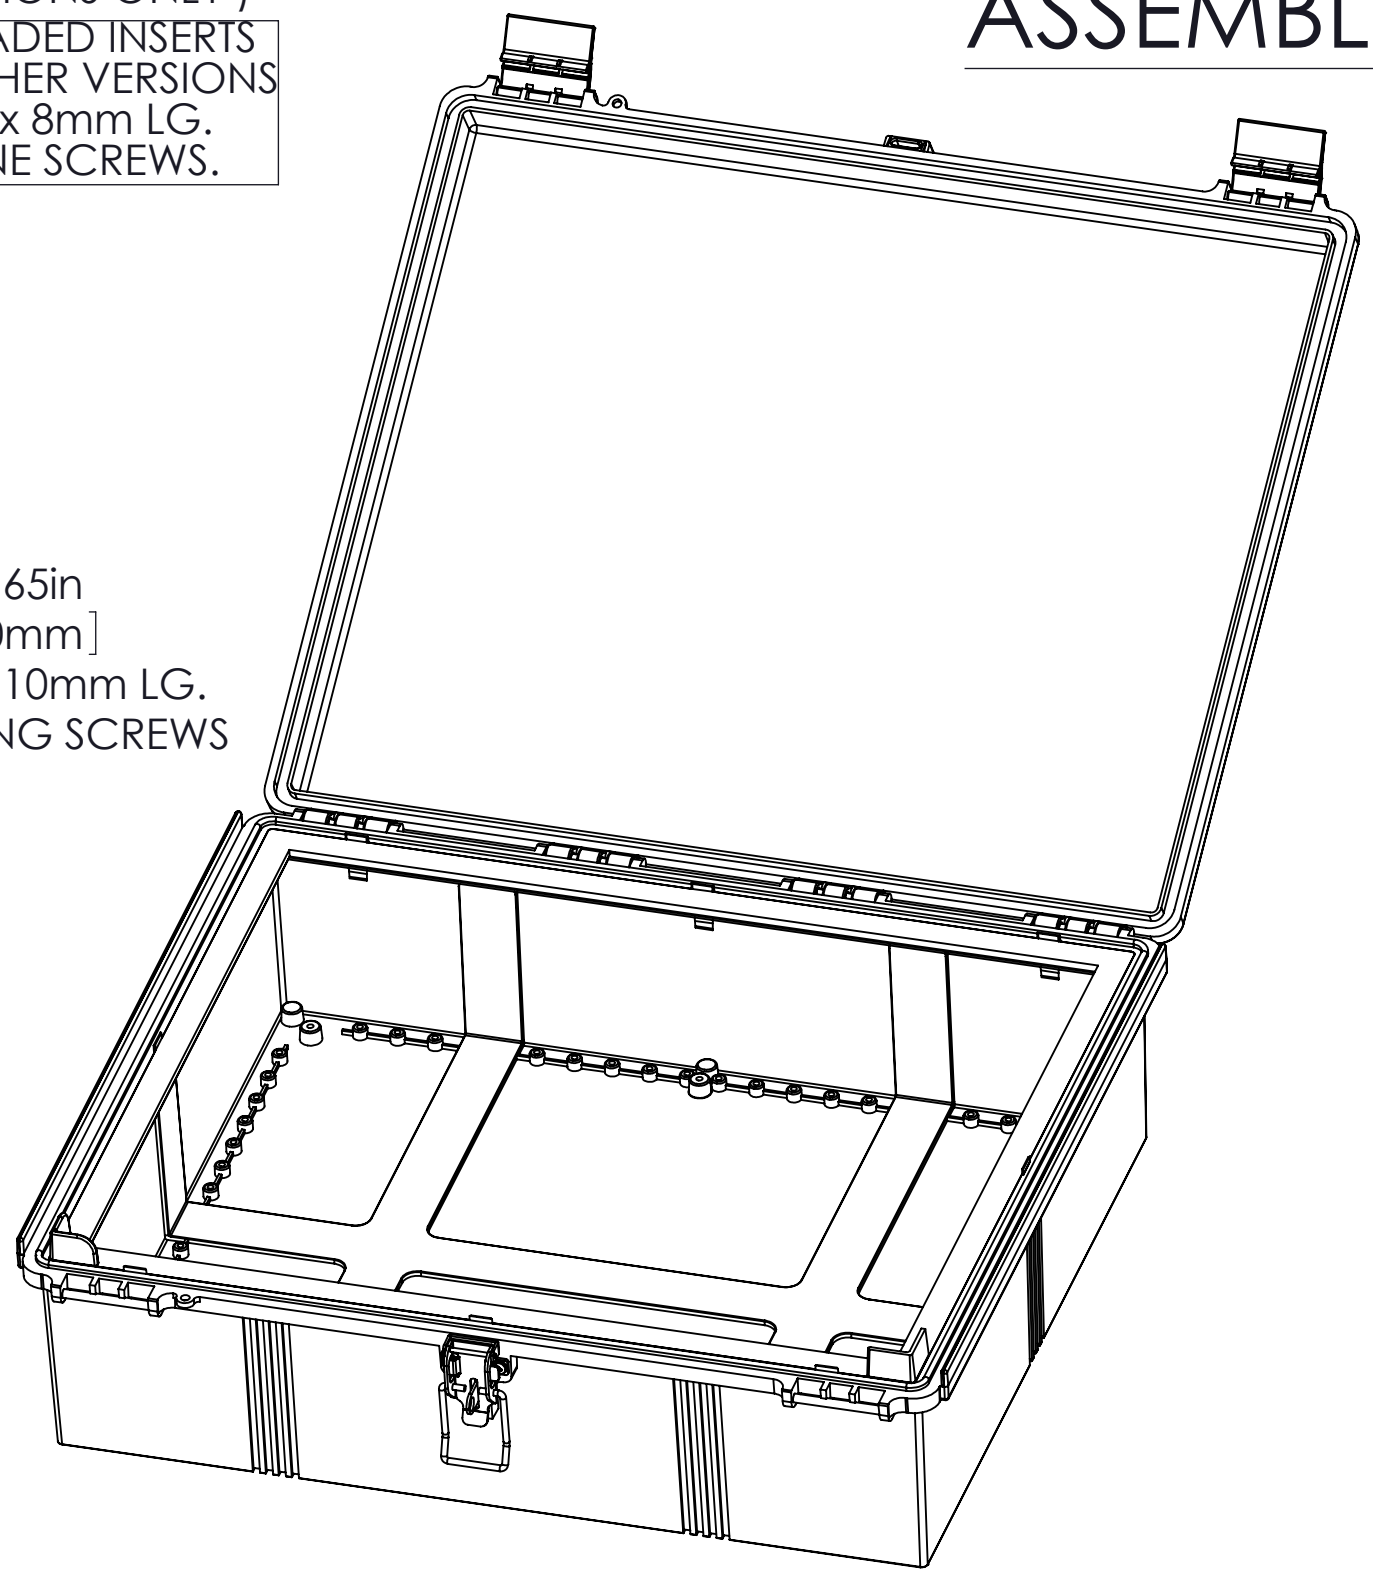

FINISH:
 BODY _____ LIGHT GRAY
 COVER _____ LIGHT GRAY OR CLEAR
 LATCHES & HINGES _____ PLASTIC
 WALL MOUNTING BRACKETS _____ STAINLESS STEEL & HARDWARE

COVER

BODY

Ø.165in [4.20mm]
 FOR M5 x 10mm LG. SELF-TAPPING SCREWS (ABS VERSIONS ONLY)
 M5 THREADED INSERTS ON ALL OTHER VERSIONS USE M5 x 8mm LG. MACHINE SCREWS.

ASSEMBLY

Ø.165in [4.20mm]
 FOR M5 x 10mm LG. SELF-TAPPING SCREWS

- NOTES:**
- UNIT COMES COMPLETE WITH (4) WALL MOUNTING BRACKETS & (4) M4 x 10mm LG. SELF-TAPPING SCREWS. (NOT SHOWN)
 - BOXES DESIGNED TO MEET THESE STANDARDS: NEMA 1,2,4,4X, AND IEC529-IP65 REQUIREMENTS.

TOLERANCE:
 ALL DIMENSIONS HAVE ±0.039in [±1mm] TOLERANCE UNLESS OTHERWISE SPECIFIED.

PART NO.	MATERIAL		USE
	BODY	COVER	
NBF-32040	ABS	ABS	INDOOR
NBF-32140	ABS / PC	ABS / PC	INDOOR
NBF-32240	ABS / PC	CLEAR PC	INDOOR
NBF-32340	PBT / PC	PBT / PC	OUTDOOR
NBF-32440	PBT / PC	CLEAR PC	OUTDOOR