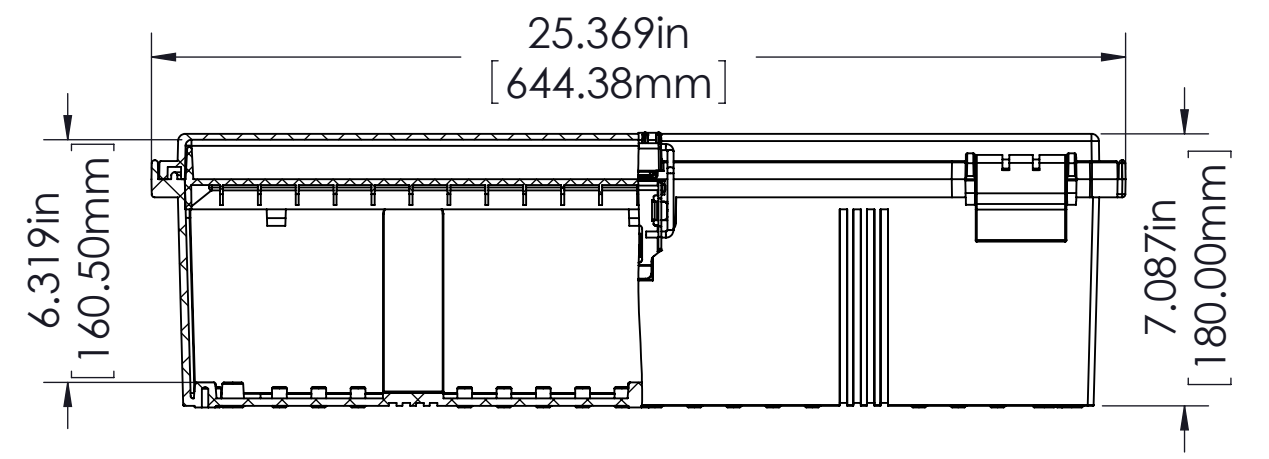

FINISH:
 BODY _____ LIGHT GRAY
 COVER _____ LIGHT GRAY OR CLEAR
 LATCHES & HINGES _____ PLASTIC
 WALL MOUNTING BRACKETS _____ STAINLESS STEEL & HARDWARE

COVER

BODY

Ø.165in [4.20mm]
 FOR M5 x 10mm LG. SELF-TAPPING SCREWS (ABS VERSIONS ONLY)
 M5 THREADED INSERTS ON ALL OTHER VERSIONS USE M5 x 8mm LG. MACHINE SCREWS.

ASSEMBLY

Ø.165in [4.20mm]
 FOR M5 x 10mm LG. SELF-TAPPING SCREWS

- NOTES:**
- UNIT COMES COMPLETE WITH (4) WALL MOUNTING BRACKETS & (4) M4 x 10mm LG. SELF-TAPPING SCREWS. (NOT SHOWN)
 - BOXES DESIGNED TO MEET THESE STANDARDS: NEMA 1,2,4,4X, AND IEC529-IP65 REQUIREMENTS.

TOLERANCE:
 ALL DIMENSIONS HAVE ±0.039in [±1mm] TOLERANCE UNLESS OTHERWISE SPECIFIED.

PART NO.	MATERIAL		USE
	BODY	COVER	
NBF-32040	ABS	ABS	INDOOR
NBF-32140	ABS / PC	ABS / PC	INDOOR
NBF-32240	ABS / PC	CLEAR PC	INDOOR
NBF-32340	PBT / PC	PBT / PC	OUTDOOR
NBF-32440	PBT / PC	CLEAR PC	OUTDOOR