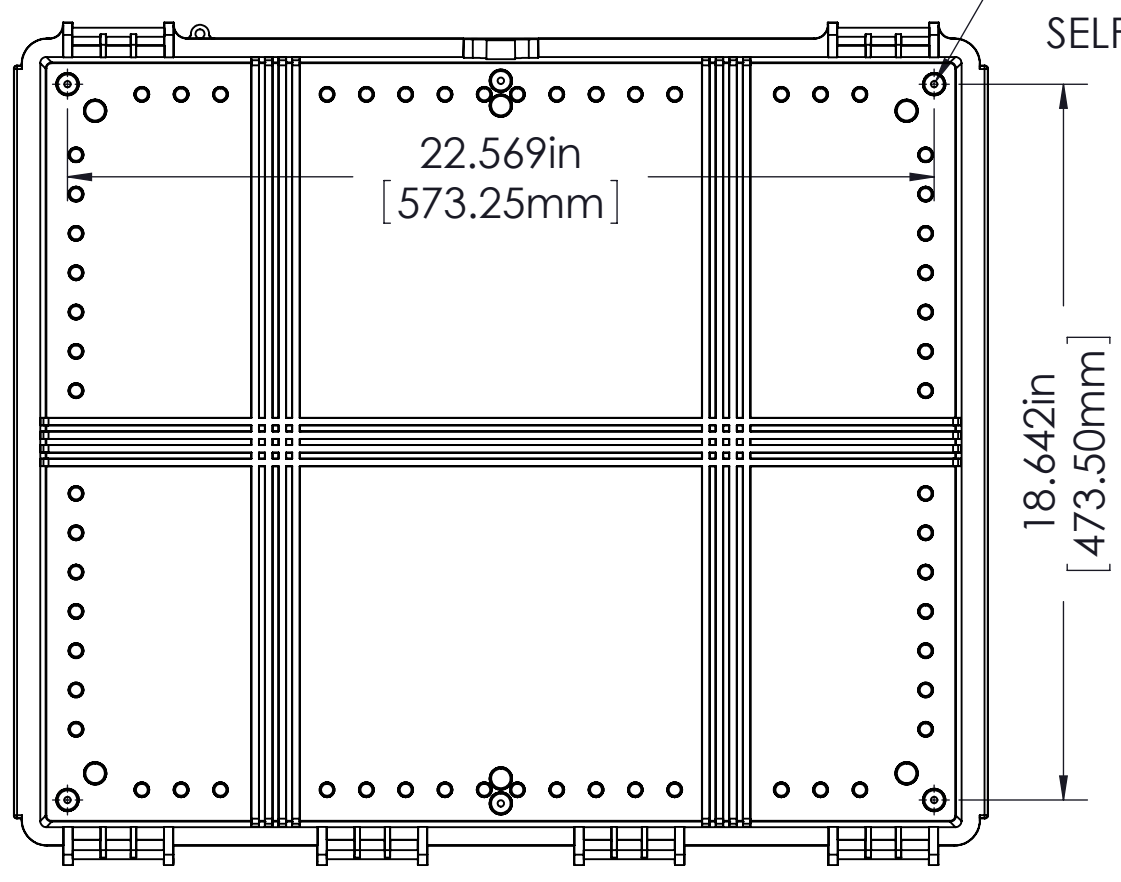

FINISH:
 BODY _____ LIGHT GRAY
 COVER _____ LIGHT GRAY OR CLEAR
 LATCHES & HINGES _____ PLASTIC
 WALL MOUNTING BRACKETS _____ STAINLESS STEEL & HARDWARE

COVER

BODY

Ø.165in [4.20mm]
 FOR M5 x 10mm LG. SELF-TAPPING SCREWS (ABS VERSIONS ONLY)
 M5 THREADED INSERTS ON ALL OTHER VERSIONS USE M5 x 8mm LG. MACHINE SCREWS.

ASSEMBLY

Ø.165in [4.20mm]
 FOR M5 x 10mm LG. SELF-TAPPING SCREWS

- NOTES:**
- UNIT COMES COMPLETE WITH (4) WALL MOUNTING BRACKETS & (4) M4 x 10mm LG. SELF-TAPPING SCREWS. (NOT SHOWN)
 - BOXES DESIGNED TO MEET THESE STANDARDS: NEMA 1,2,4,4X, AND IEC529-IP65 REQUIREMENTS.

TOLERANCE:
 ALL DIMENSIONS HAVE ±0.039in [±1mm] TOLERANCE UNLESS OTHERWISE SPECIFIED.

PART NO.	MATERIAL		USE
	BODY	COVER	
NBF-32040	ABS	ABS	INDOOR
NBF-32140	ABS / PC	ABS / PC	INDOOR
NBF-32240	ABS / PC	CLEAR PC	INDOOR
NBF-32340	PBT / PC	PBT / PC	OUTDOOR
NBF-32440	PBT / PC	CLEAR PC	OUTDOOR