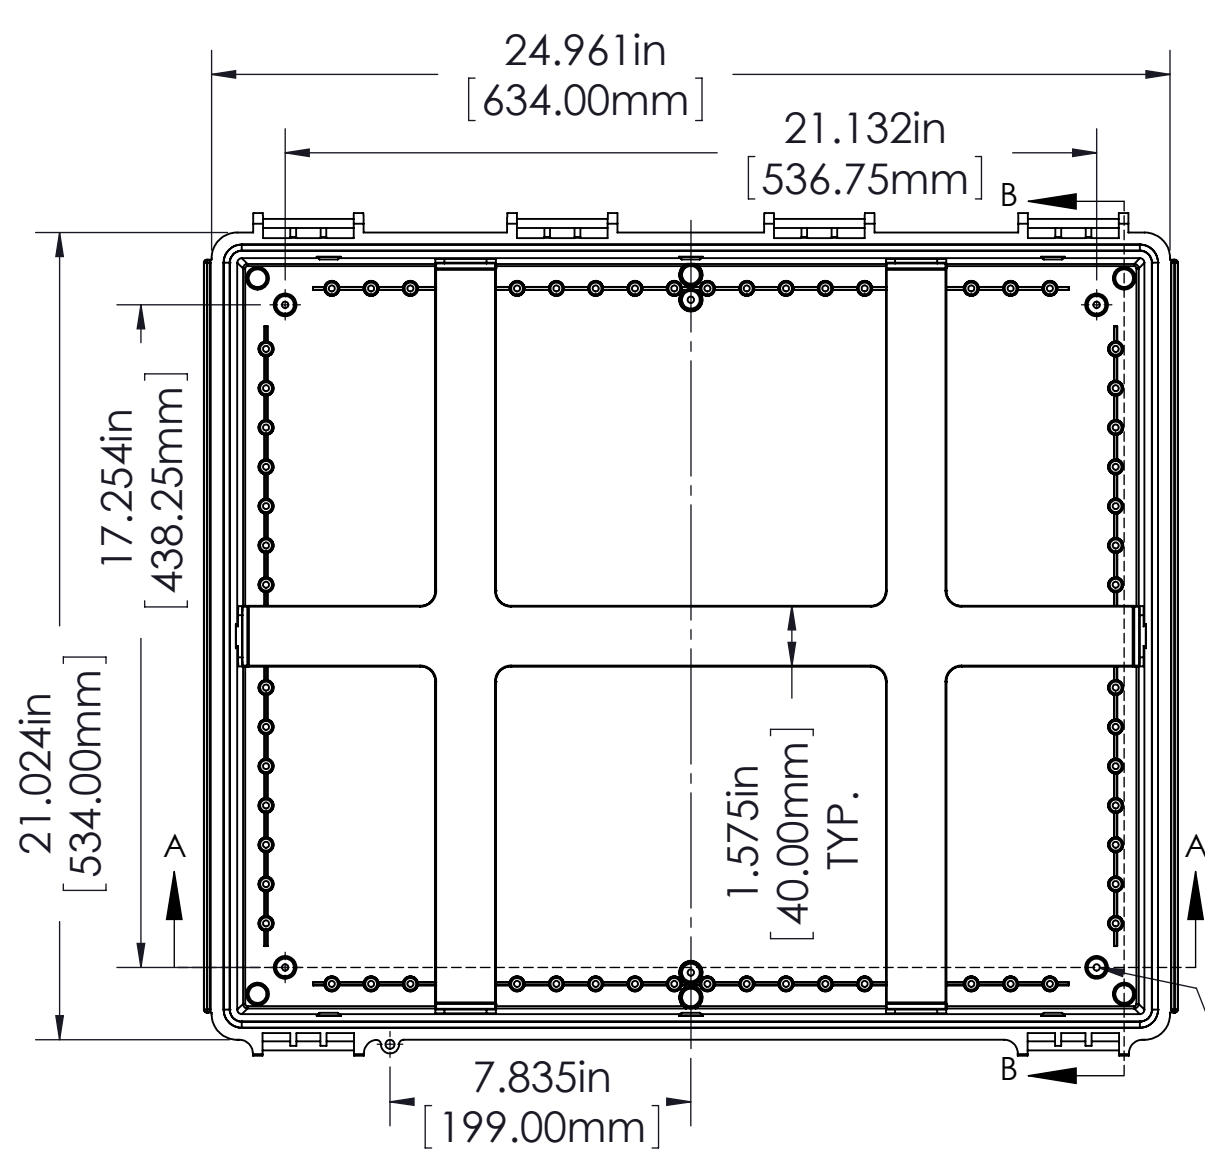

FINISH:
 BODY _____ LIGHT GRAY
 COVER _____ LIGHT GRAY OR CLEAR
 LATCHES & HINGES _____ PLASTIC
 WALL MOUNTING BRACKETS _____ STAINLESS STEEL & HARDWARE

COVER

BODY

Ø.165in [4.20mm]
 FOR M5 x 10mm LG. SELF-TAPPING SCREWS (ABS VERSIONS ONLY)
 M5 THREADED INSERTS ON ALL OTHER VERSIONS USE M5 x 8mm LG. MACHINE SCREWS.

ASSEMBLY

Ø.165in [4.20mm]
 FOR M5 x 10mm LG. SELF-TAPPING SCREWS

- NOTES:**
- UNIT COMES COMPLETE WITH (4) WALL MOUNTING BRACKETS & (4) M4 x 10mm LG. SELF-TAPPING SCREWS. (NOT SHOWN)
 - BOXES DESIGNED TO MEET THESE STANDARDS: NEMA 1,2,4,4X, AND IEC529-IP65 REQUIREMENTS.

TOLERANCE:
 ALL DIMENSIONS HAVE ±0.039in [±1mm] TOLERANCE UNLESS OTHERWISE SPECIFIED.

PART NO.	MATERIAL		USE
	BODY	COVER	
NBF-32040	ABS	ABS	INDOOR
NBF-32140	ABS / PC	ABS / PC	INDOOR
NBF-32240	ABS / PC	CLEAR PC	INDOOR
NBF-32340	PBT / PC	PBT / PC	OUTDOOR
NBF-32440	PBT / PC	CLEAR PC	OUTDOOR