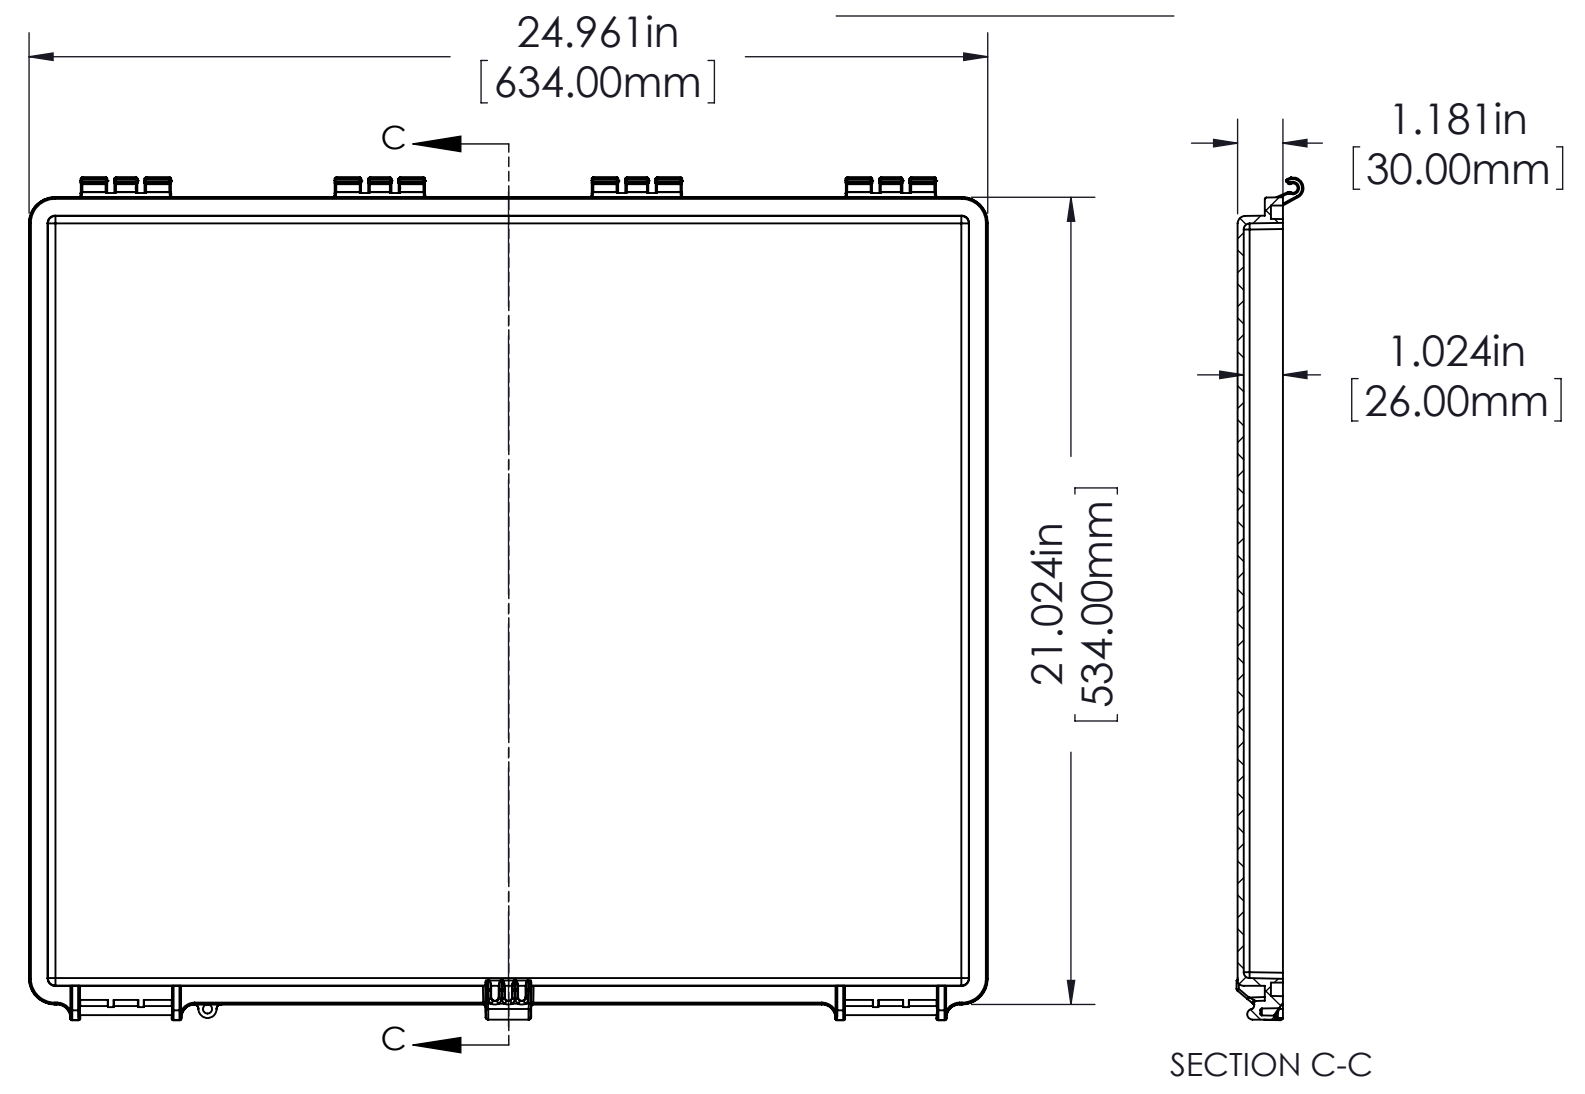

FINISH:
 BODY _____ LIGHT GRAY
 COVER _____ LIGHT GRAY OR CLEAR
 LATCHES & HINGES _____ PLASTIC
 WALL MOUNTING BRACKETS _____ STAINLESS STEEL & HARDWARE

COVER

BODY

Ø.165in [4.20mm]
 FOR M5 x 10mm LG. SELF-TAPPING SCREWS (ABS VERSIONS ONLY)
 M5 THREADED INSERTS ON ALL OTHER VERSIONS USE M5 x 8mm LG. MACHINE SCREWS.

ASSEMBLY

Ø.165in [4.20mm]
 FOR M5 x 10mm LG. SELF-TAPPING SCREWS

- NOTES:**
- UNIT COMES COMPLETE WITH (4) WALL MOUNTING BRACKETS & (4) M4 x 10mm LG. SELF-TAPPING SCREWS. (NOT SHOWN)
 - BOXES DESIGNED TO MEET THESE STANDARDS: NEMA 1,2,4,4X, AND IEC529-IP65 REQUIREMENTS.

TOLERANCE:
 ALL DIMENSIONS HAVE ±0.039in [±1mm] TOLERANCE UNLESS OTHERWISE SPECIFIED.

PART NO.	MATERIAL		USE
	BODY	COVER	
NBF-32040	ABS	ABS	INDOOR
NBF-32140	ABS / PC	ABS / PC	INDOOR
NBF-32240	ABS / PC	CLEAR PC	INDOOR
NBF-32340	PBT / PC	PBT / PC	OUTDOOR
NBF-32440	PBT / PC	CLEAR PC	OUTDOOR