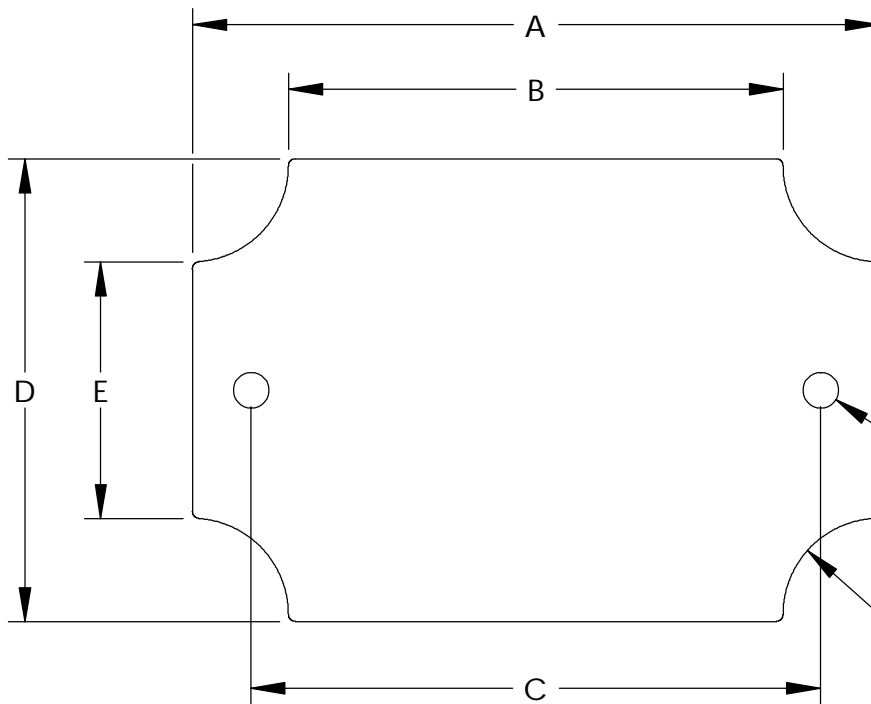

PART
NAME

INTERNAL PANEL

PART
No.

NBX-10975 THRU NBX-10979 AND NBX-10984

MATERIAL:
16 GAUGE GALVANIZED STEEL (.062 [1.5 mm] THK.)

ALL DIMENSIONS HAVE A $\pm .015$ [.4 mm] TOLERANCE
UNLESS OTHERWISE SPECIFIED

ALL PANELS ARE SUPPLIED WITH QTY. (2) M4 x 8mm LG.
TRUSS HD. PHILLIPS DRIVE STAINLESS STEEL MACHINE
SCREWS

$\phi .197$
[5 mm]
(2) PLCS.

F RADIUS (4) PLCS.

PART No.	A	B	C	D	E	F
NBX-10975	3.805 [96.5 mm]	2.739 [69.5 mm]	3.170 [80 mm]	2.560 [65 mm]	1.415 [36 mm]	.551 [14 mm]
NBX-10976	4.556 [115.5 mm]	3.492 [88.5 mm]	3.930 [99.5 mm]	2.560 [65 mm]	1.415 [36 mm]	.551 [14 mm]
NBX-10977	6.516 [165.5 mm]	5.450 [138 mm]	5.866 [149.5 mm]	2.560 [65 mm]	1.415 [36 mm]	.551 [14 mm]
NBX-10978	9.233 [234.5 mm]	8.167 [207 mm]	8.622 [219 mm]	2.560 [65 mm]	1.415 [36 mm]	.551 [14 mm]
NBX-10979	9.262 [235 mm]	8.283 [210 mm]	8.283 [210 mm]	5.384 [137 mm]	4.409 [112 mm]	.437 [11 mm]
NBX-10984	4.882 [124 mm]	4.194 [106.5 mm]	4.330 [110 mm]	4.882 [124 mm]	4.194 [106.5 mm]	.344 [8.7 mm]