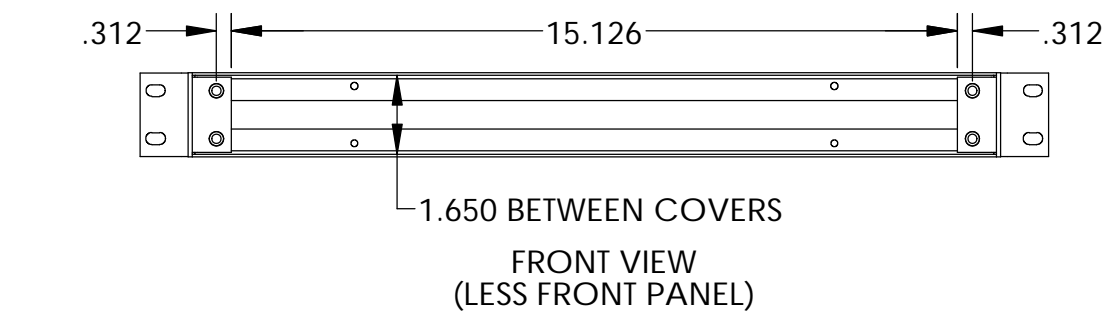

UNIT SHIPPED UNASSEMBLED.

OUTER BRACKETS FOR MOUNTING IN STANDARD 19" WIDE CABINETS.

OPTIONAL SELF-ADHESIVE RUBBER FEET (SUPPLIED)

LOAD RATING: 25 LBS. MAX.

SIDE VIEW

FRONT VIEW

SECTION A-A

FRONT VIEW (LESS FRONT PANEL)

DETAIL B SCALE 4 : 1

MATERIAL:

- BACK & COVERS _____ 0.050 THICK ALUMINUM
- SIDES & INNER BRACKETS _____ 0.090 THICK ALUMINUM
- FRONT PANEL _____ 0.125 THICK ALUMINUM
- OUTER BRACKETS _____ 11 GA. C.R.S.