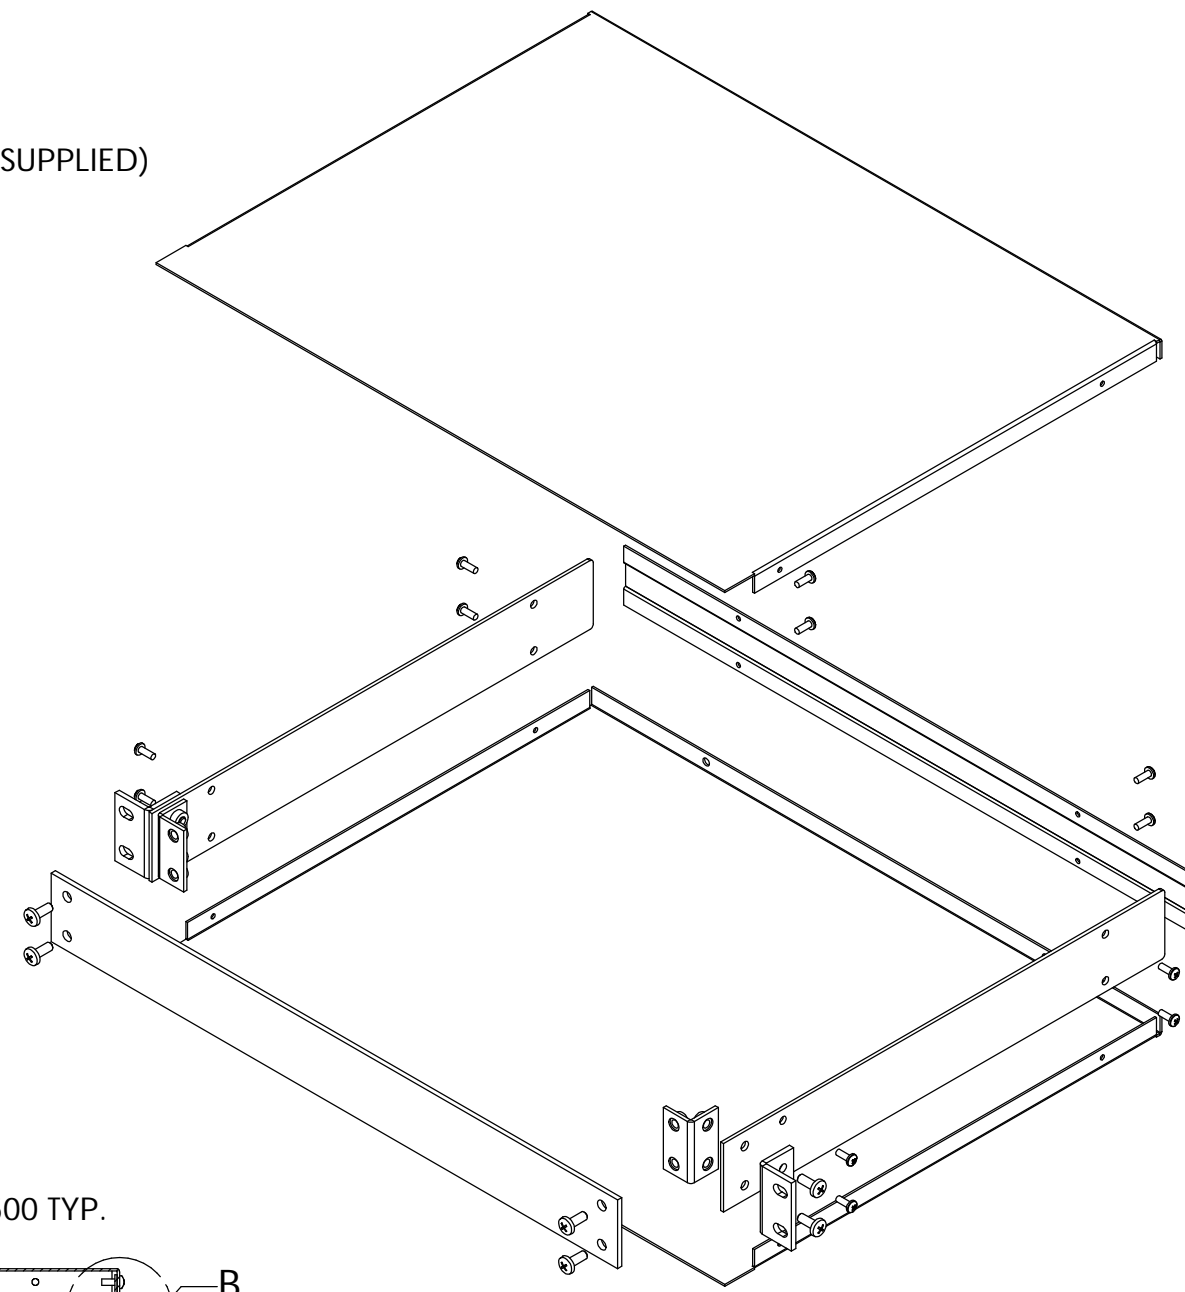

UNIT SHIPPED UNASSEMBLED.

OUTER BRACKETS FOR MOUNTING IN STANDARD 19" WIDE CABINETS.

OPTIONAL SELF-ADHESIVE RUBBER FEET (SUPPLIED)

LOAD RATING: 25 LBS. MAX.

SIDE VIEW

FRONT VIEW

SECTION A-A

FRONT VIEW (LESS FRONT PANEL)

DETAIL B SCALE 4 : 1

MATERIAL:

- BACK & COVERS _____ 0.050 THICK ALUMINUM
- SIDES & INNER BRACKETS _____ 0.090 THICK ALUMINUM
- FRONT PANEL _____ 0.125 THICK ALUMINUM
- OUTER BRACKETS _____ 11 GA. C.R.S.