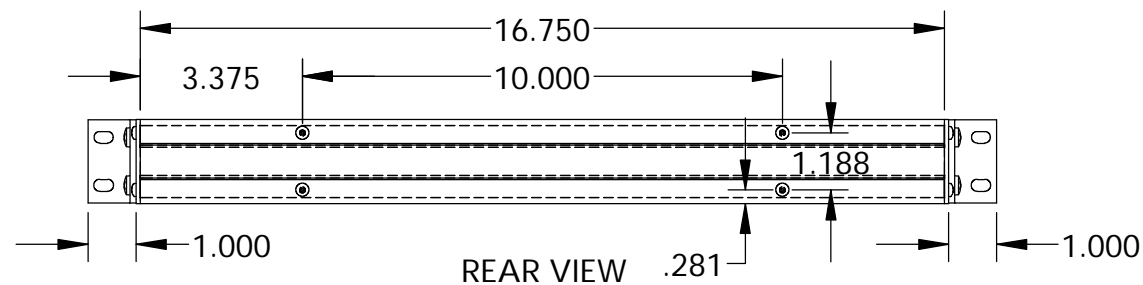

UNIT SHIPPED UNASSEMBLED.

OUTER BRACKETS FOR MOUNTING IN STANDARD 19" WIDE CABINETS.

OPTIONAL SELF-ADHESIVE RUBBER FEET (SUPPLIED)

LOAD RATING: 25 LBS. MAX.

SIDE VIEW

FRONT VIEW

SECTION A-A

FRONT VIEW (LESS FRONT PANEL)

DETAIL B SCALE 4 : 1

MATERIAL:

- BACK & COVERS _____ 0.050 THICK ALUMINUM
- SIDES & INNER BRACKETS _____ 0.090 THICK ALUMINUM
- FRONT PANEL _____ 0.125 THICK ALUMINUM
- OUTER BRACKETS _____ 11 GA. C.R.S.