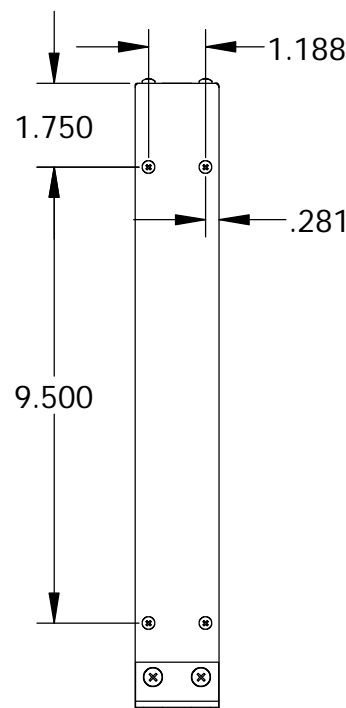

UNIT SHIPPED UNASSEMBLED.

OUTER BRACKETS FOR MOUNTING IN STANDARD 19" WIDE CABINETS.

OPTIONAL SELF-ADHESIVE RUBBER FEET (SUPPLIED)

LOAD RATING: 25 LBS. MAX.

SIDE VIEW

FRONT VIEW

SECTION A-A

FRONT VIEW (LESS FRONT PANEL)

DETAIL B SCALE 4 : 1

MATERIAL:

- BACK & COVERS _____ 0.050 THICK ALUMINUM
- SIDES & INNER BRACKETS _____ 0.090 THICK ALUMINUM
- FRONT PANEL _____ 0.125 THICK ALUMINUM
- OUTER BRACKETS _____ 11 GA. C.R.S.