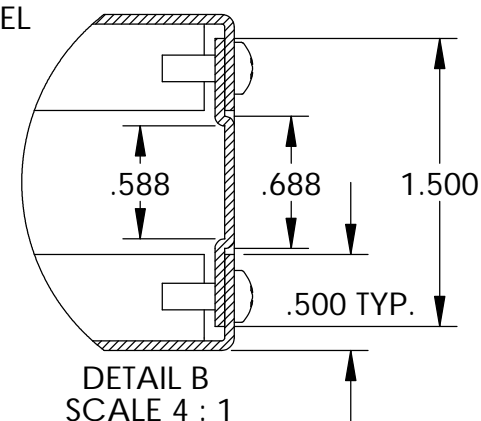

UNIT SHIPPED UNASSEMBLED.

OUTER BRACKETS FOR MOUNTING IN STANDARD 19" WIDE CABINETS.

OPTIONAL SELF-ADHESIVE RUBBER FEET (SUPPLIED)

LOAD RATING: 25 LBS. MAX.

SIDE VIEW

FRONT VIEW

SECTION A-A

FRONT VIEW (LESS FRONT PANEL)

DETAIL B SCALE 4 : 1

MATERIAL:

- BACK & COVERS _____ 0.050 THICK ALUMINUM
- SIDES & INNER BRACKETS _____ 0.090 THICK ALUMINUM
- FRONT PANEL _____ 0.125 THICK ALUMINUM
- OUTER BRACKETS _____ 11 GA. C.R.S.