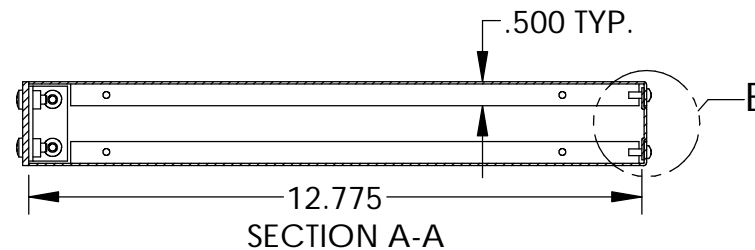

UNIT SHIPPED UNASSEMBLED.

OUTER BRACKETS FOR MOUNTING IN STANDARD 19" WIDE CABINETS.

OPTIONAL SELF-ADHESIVE RUBBER FEET (SUPPLIED)

LOAD RATING: 25 LBS. MAX.

SIDE VIEW

FRONT VIEW

SECTION A-A

FRONT VIEW (LESS FRONT PANEL)

DETAIL B SCALE 4 : 1

MATERIAL:

- BACK & COVERS _____ 0.050 THICK ALUMINUM
- SIDES & INNER BRACKETS _____ 0.090 THICK ALUMINUM
- FRONT PANEL _____ 0.125 THICK ALUMINUM
- OUTER BRACKETS _____ 11 GA. C.R.S.