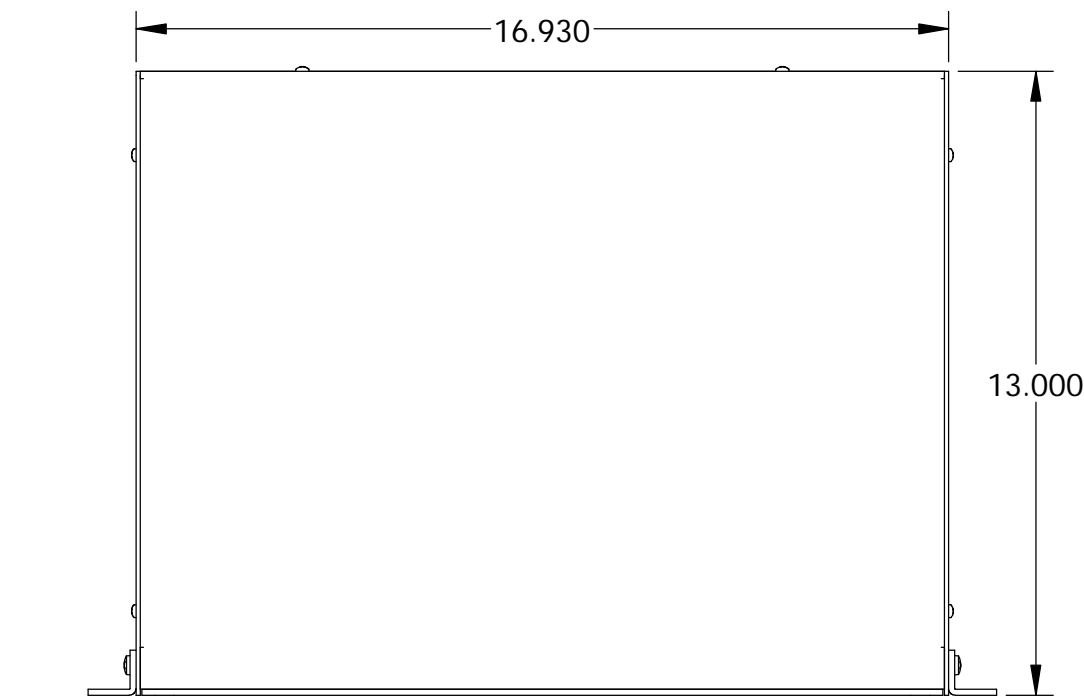

UNIT SHIPPED UNASSEMBLED.

OUTER BRACKETS FOR MOUNTING IN STANDARD 19" WIDE CABINETS.

OPTIONAL SELF-ADHESIVE RUBBER FEET (SUPPLIED)

LOAD RATING: 25 LBS. MAX.

SIDE VIEW

FRONT VIEW

SECTION A-A

FRONT VIEW (LESS FRONT PANEL)

DETAIL B SCALE 4 : 1

MATERIAL:

- BACK & COVERS _____ 0.050 THICK ALUMINUM
- SIDES & INNER BRACKETS _____ 0.090 THICK ALUMINUM
- FRONT PANEL _____ 0.125 THICK ALUMINUM
- OUTER BRACKETS _____ 11 GA. C.R.S.