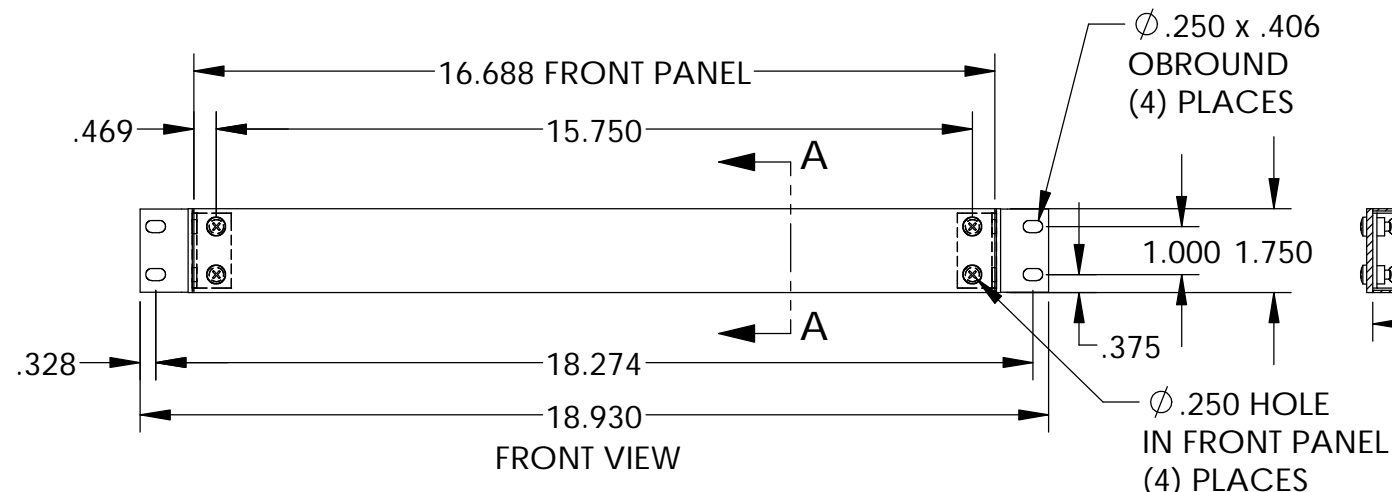

UNIT SHIPPED UNASSEMBLED.

OUTER BRACKETS FOR MOUNTING IN STANDARD 19" WIDE CABINETS.

OPTIONAL SELF-ADHESIVE RUBBER FEET (SUPPLIED)

LOAD RATING: 25 LBS. MAX.

SIDE VIEW

FRONT VIEW

SECTION A-A

FRONT VIEW (LESS FRONT PANEL)

DETAIL B SCALE 4 : 1

MATERIAL:

- BACK & COVERS _____ 0.050 THICK ALUMINUM
- SIDES & INNER BRACKETS _____ 0.090 THICK ALUMINUM
- FRONT PANEL _____ 0.125 THICK ALUMINUM
- OUTER BRACKETS _____ 11 GA. C.R.S.