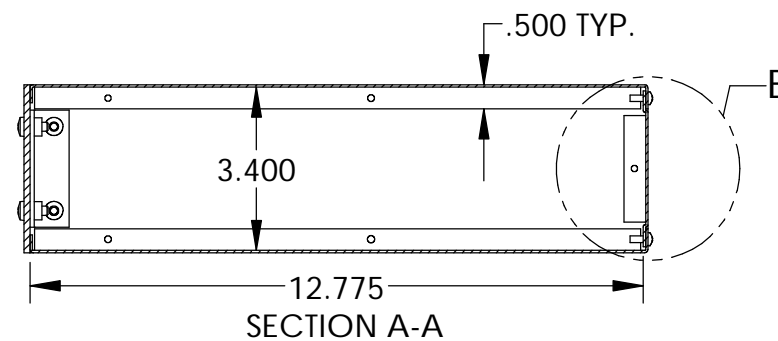

UNIT SHIPPED UNASSEMBLED.

OUTER BRACKETS FOR MOUNTING IN STANDARD 19" WIDE CABINETS.

OPTIONAL SELF-ADHESIVE RUBBER FEET (SUPPLIED)

LOAD RATING: 25 LBS. MAX.

TOP VIEW

SIDE VIEW

FRONT VIEW

SECTION A-A

FRONT VIEW (LESS FRONT PANEL)

Ø.250 HOLE IN FRONT PANEL (4) PLACES

DETAIL B SCALE 2:1

MATERIAL:

- BACK & COVERS _____ 0.050 THICK ALUMINUM
- SIDES & INNER BRACKETS _____ 0.090 THICK ALUMINUM
- FRONT PANEL _____ 0.125 THICK ALUMINUM
- OUTER BRACKETS _____ 11 GA. C.R.S.