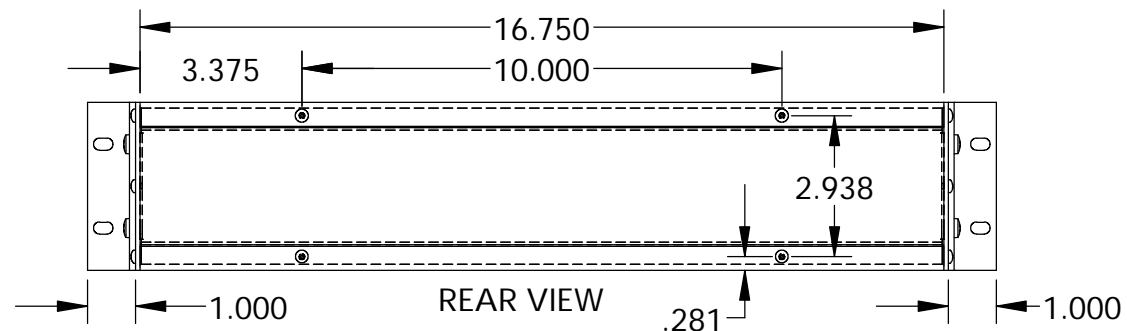

UNIT SHIPPED UNASSEMBLED.

OUTER BRACKETS FOR MOUNTING IN STANDARD 19" WIDE CABINETS.

OPTIONAL SELF-ADHESIVE RUBBER FEET (SUPPLIED)

LOAD RATING: 25 LBS. MAX.

TOP VIEW

SIDE VIEW

FRONT VIEW

SECTION A-A

FRONT VIEW (LESS FRONT PANEL)

Ø.250 HOLE IN FRONT PANEL (4) PLACES

DETAIL B SCALE 2:1

MATERIAL:

- BACK & COVERS _____ 0.050 THICK ALUMINUM
- SIDES & INNER BRACKETS _____ 0.090 THICK ALUMINUM
- FRONT PANEL _____ 0.125 THICK ALUMINUM
- OUTER BRACKETS _____ 11 GA. C.R.S.