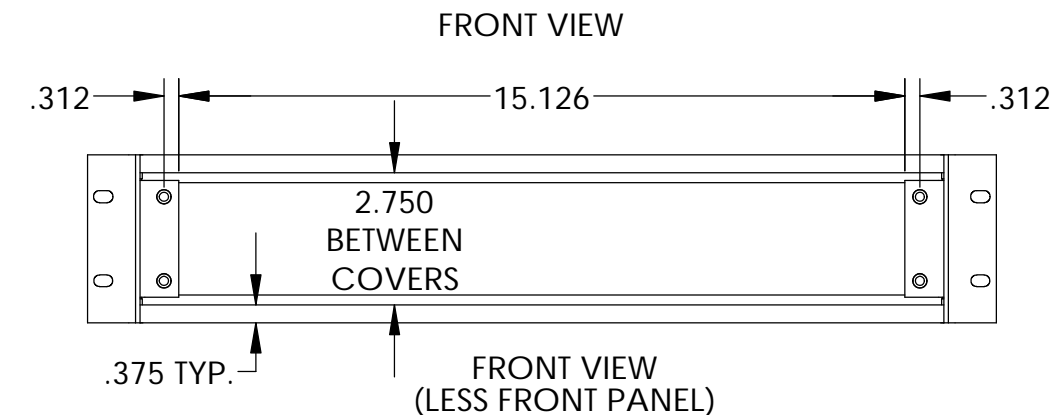

UNIT SHIPPED UNASSEMBLED.

OUTER BRACKETS FOR MOUNTING IN STANDARD 19" WIDE CABINETS.

OPTIONAL SELF-ADHESIVE RUBBER FEET (SUPPLIED)

LOAD RATING: 25 LBS. MAX.

TOP VIEW

SIDE VIEW

FRONT VIEW

SECTION A-A

FRONT VIEW (LESS FRONT PANEL)

Ø.250 HOLE IN FRONT PANEL (4) PLACES

DETAIL B SCALE 2:1

MATERIAL:

- BACK & COVERS _____ 0.050 THICK ALUMINUM
- SIDES & INNER BRACKETS _____ 0.090 THICK ALUMINUM
- FRONT PANEL _____ 0.125 THICK ALUMINUM
- OUTER BRACKETS _____ 11 GA. C.R.S.