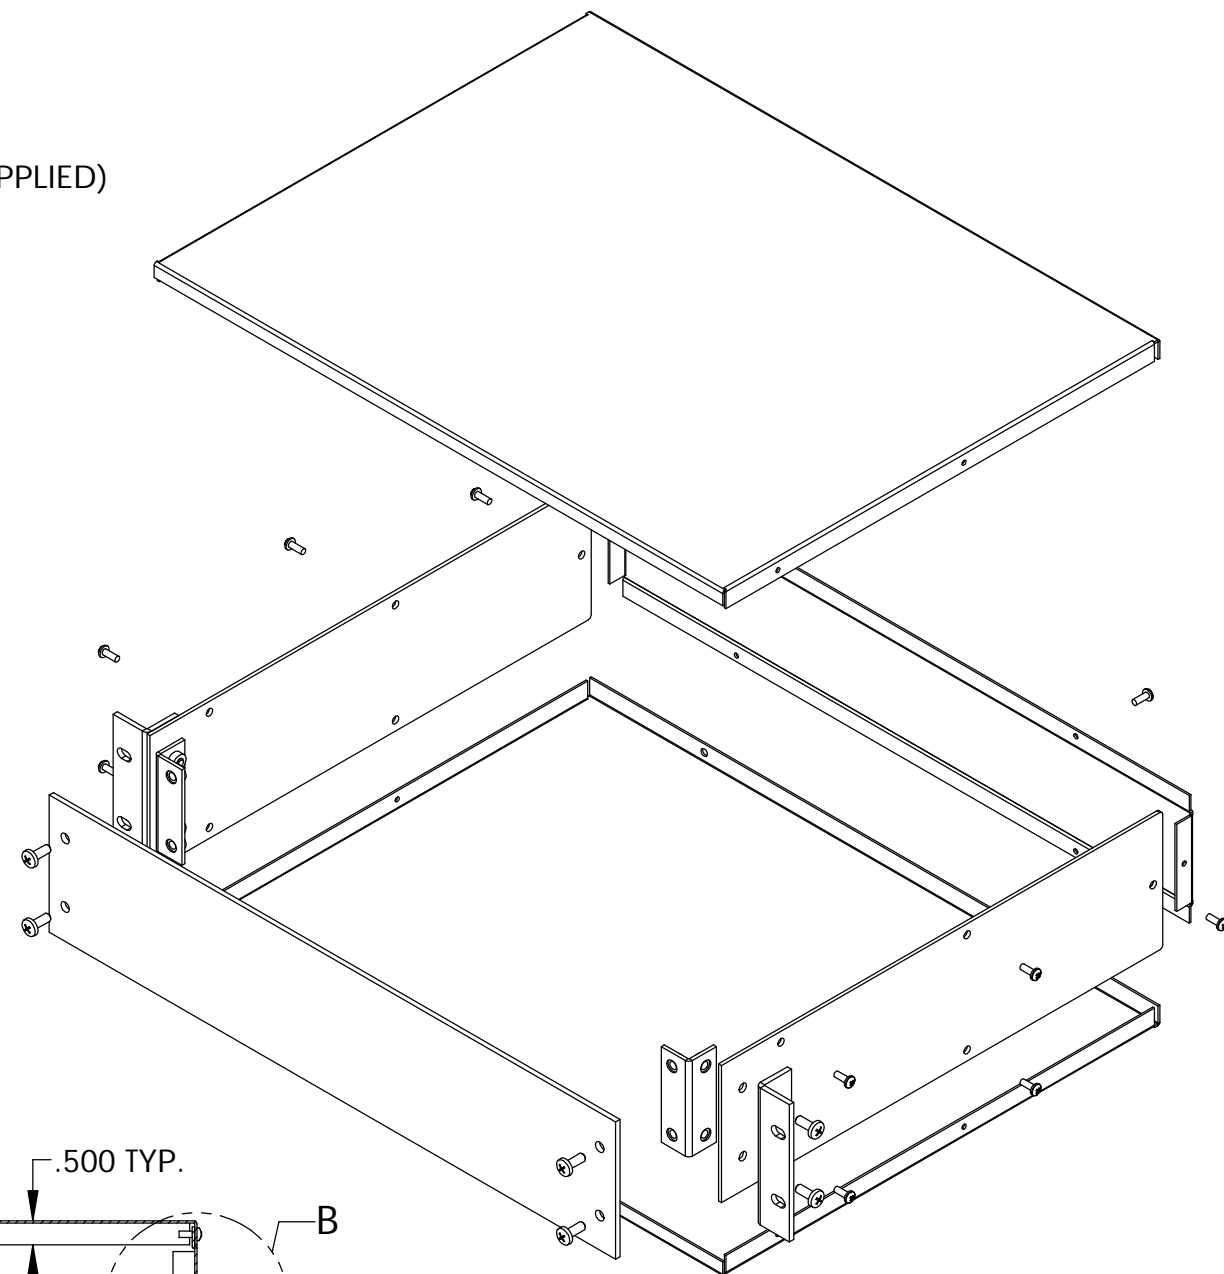

UNIT SHIPPED UNASSEMBLED.

OUTER BRACKETS FOR MOUNTING IN STANDARD 19" WIDE CABINETS.

OPTIONAL SELF-ADHESIVE RUBBER FEET (SUPPLIED)

LOAD RATING: 25 LBS. MAX.

TOP VIEW

SIDE VIEW

FRONT VIEW

SECTION A-A

FRONT VIEW (LESS FRONT PANEL)

Ø.250 HOLE IN FRONT PANEL (4) PLACES

DETAIL B SCALE 2:1

MATERIAL:

- BACK & COVERS _____ 0.050 THICK ALUMINUM
- SIDES & INNER BRACKETS _____ 0.090 THICK ALUMINUM
- FRONT PANEL _____ 0.125 THICK ALUMINUM
- OUTER BRACKETS _____ 11 GA. C.R.S.