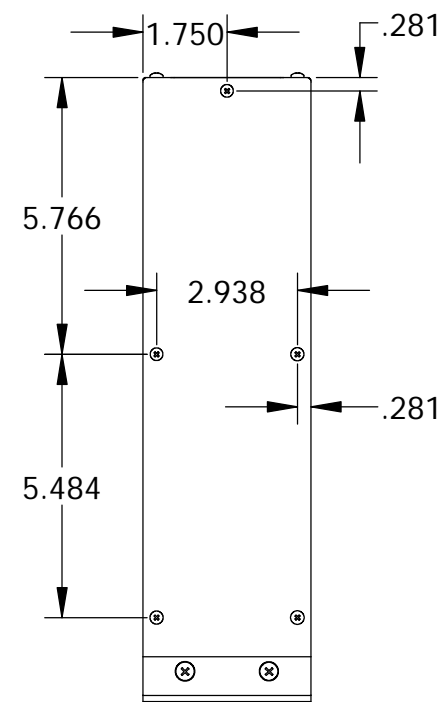

UNIT SHIPPED UNASSEMBLED.

OUTER BRACKETS FOR MOUNTING IN STANDARD 19" WIDE CABINETS.

OPTIONAL SELF-ADHESIVE RUBBER FEET (SUPPLIED)

LOAD RATING: 25 LBS. MAX.

TOP VIEW

SIDE VIEW

FRONT VIEW

SECTION A-A

FRONT VIEW (LESS FRONT PANEL)

Ø.250 HOLE IN FRONT PANEL (4) PLACES

DETAIL B SCALE 2:1

MATERIAL:

- BACK & COVERS _____ 0.050 THICK ALUMINUM
- SIDES & INNER BRACKETS _____ 0.090 THICK ALUMINUM
- FRONT PANEL _____ 0.125 THICK ALUMINUM
- OUTER BRACKETS _____ 11 GA. C.R.S.