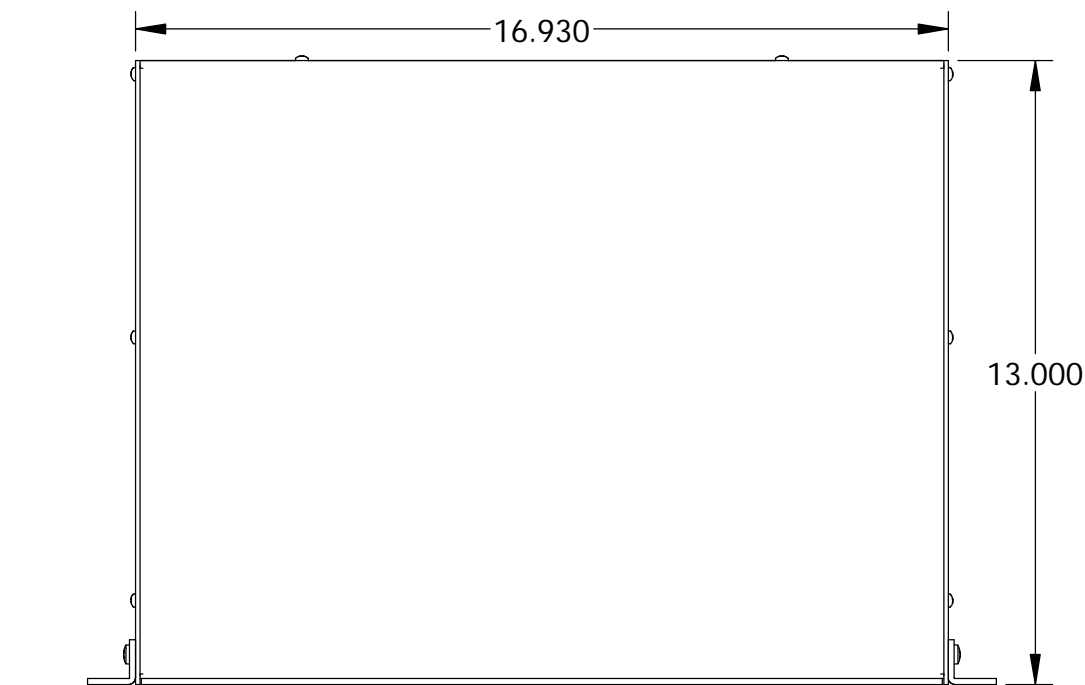

UNIT SHIPPED UNASSEMBLED.

OUTER BRACKETS FOR MOUNTING IN STANDARD 19" WIDE CABINETS.

OPTIONAL SELF-ADHESIVE RUBBER FEET (SUPPLIED)

LOAD RATING: 25 LBS. MAX.

TOP VIEW

SIDE VIEW

FRONT VIEW

SECTION A-A

FRONT VIEW (LESS FRONT PANEL)

Ø.250 HOLE IN FRONT PANEL (4) PLACES

DETAIL B SCALE 2:1

MATERIAL:

- BACK & COVERS _____ 0.050 THICK ALUMINUM
- SIDES & INNER BRACKETS _____ 0.090 THICK ALUMINUM
- FRONT PANEL _____ 0.125 THICK ALUMINUM
- OUTER BRACKETS _____ 11 GA. C.R.S.