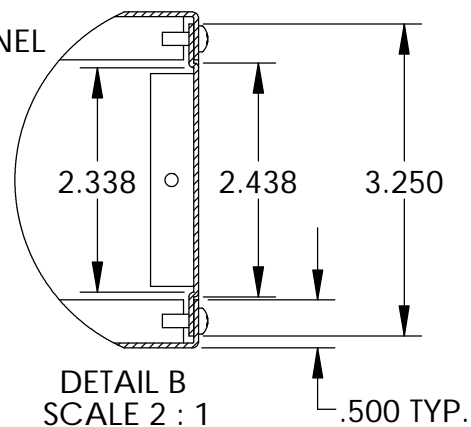

UNIT SHIPPED UNASSEMBLED.

OUTER BRACKETS FOR MOUNTING IN STANDARD 19" WIDE CABINETS.

OPTIONAL SELF-ADHESIVE RUBBER FEET (SUPPLIED)

LOAD RATING: 25 LBS. MAX.

TOP VIEW

SIDE VIEW

FRONT VIEW

SECTION A-A

FRONT VIEW (LESS FRONT PANEL)

Ø.250 HOLE IN FRONT PANEL (4) PLACES

DETAIL B SCALE 2:1

MATERIAL:

- BACK & COVERS _____ 0.050 THICK ALUMINUM
- SIDES & INNER BRACKETS _____ 0.090 THICK ALUMINUM
- FRONT PANEL _____ 0.125 THICK ALUMINUM
- OUTER BRACKETS _____ 11 GA. C.R.S.