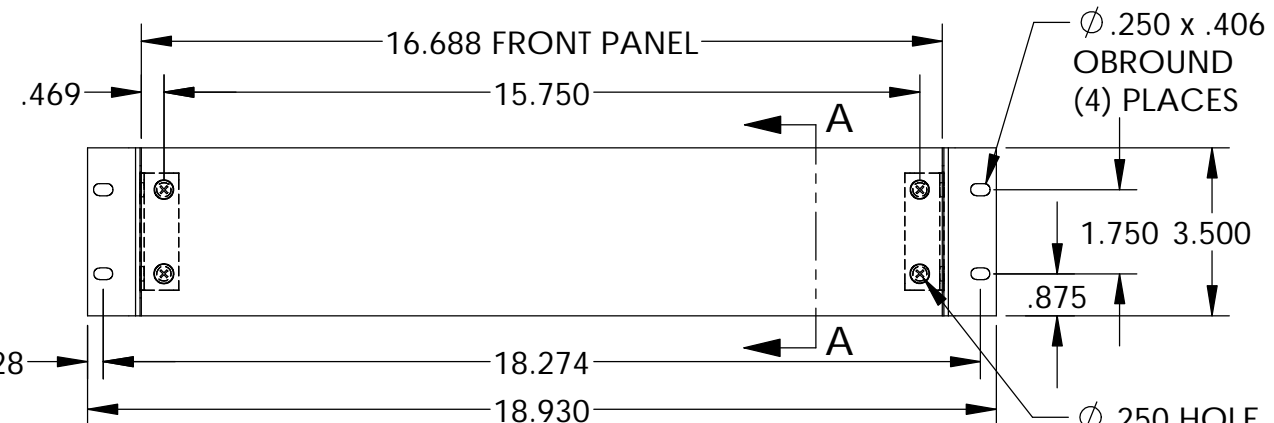

UNIT SHIPPED UNASSEMBLED.

OUTER BRACKETS FOR MOUNTING IN STANDARD 19" WIDE CABINETS.

OPTIONAL SELF-ADHESIVE RUBBER FEET (SUPPLIED)

LOAD RATING: 25 LBS. MAX.

TOP VIEW

SIDE VIEW

FRONT VIEW

SECTION A-A

FRONT VIEW (LESS FRONT PANEL)

Ø.250 HOLE IN FRONT PANEL (4) PLACES

DETAIL B SCALE 2:1

MATERIAL:

- BACK & COVERS _____ 0.050 THICK ALUMINUM
- SIDES & INNER BRACKETS _____ 0.090 THICK ALUMINUM
- FRONT PANEL _____ 0.125 THICK ALUMINUM
- OUTER BRACKETS _____ 11 GA. C.R.S.