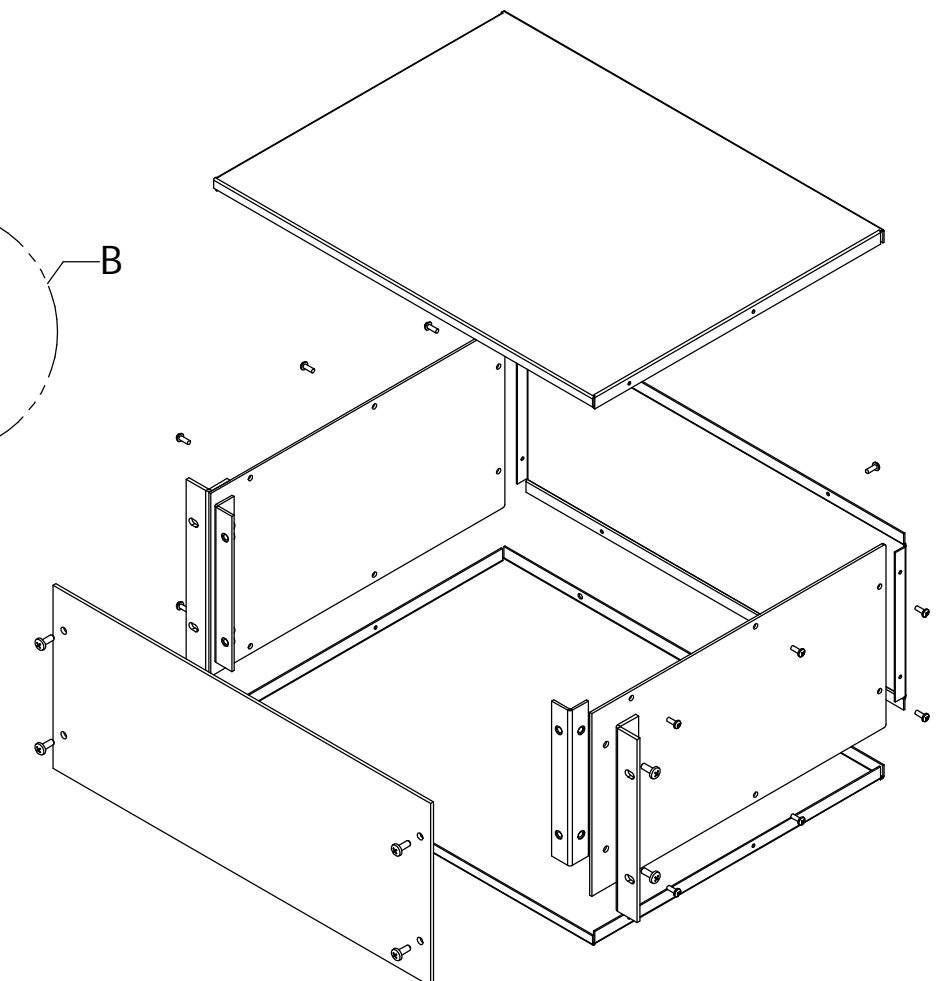

UNIT SHIPPED UNASSEMBLED.

OUTER BRACKETS FOR MOUNTING IN  
STANDARD 19" WIDE CABINETS.

OPTIONAL SELF-ADHESIVE RUBBER FEET (SUPPLIED)

LOAD RATING: 25 LBS. MAX.