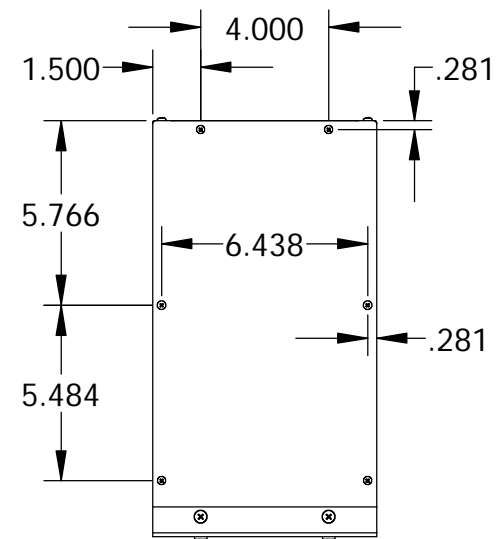

## MATERIAL:

BACK & COVERS \_\_\_\_\_ 0.050 THICK ALUMINUM  
 SIDES & INNER BRACKETS \_\_\_\_\_ 0.090 THICK ALUMINUM  
 FRONT PANEL \_\_\_\_\_ 0.125 THICK ALUMINUM  
 OUTER BRACKETS \_\_\_\_\_ 11 GA. C.R.S.

UNIT SHIPPED UNASSEMBLED.

OUTER BRACKETS FOR MOUNTING IN  
STANDARD 19" WIDE CABINETS.

OPTIONAL SELF-ADHESIVE RUBBER FEET (SUPPLIED)

LOAD RATING: 25 LBS. MAX.