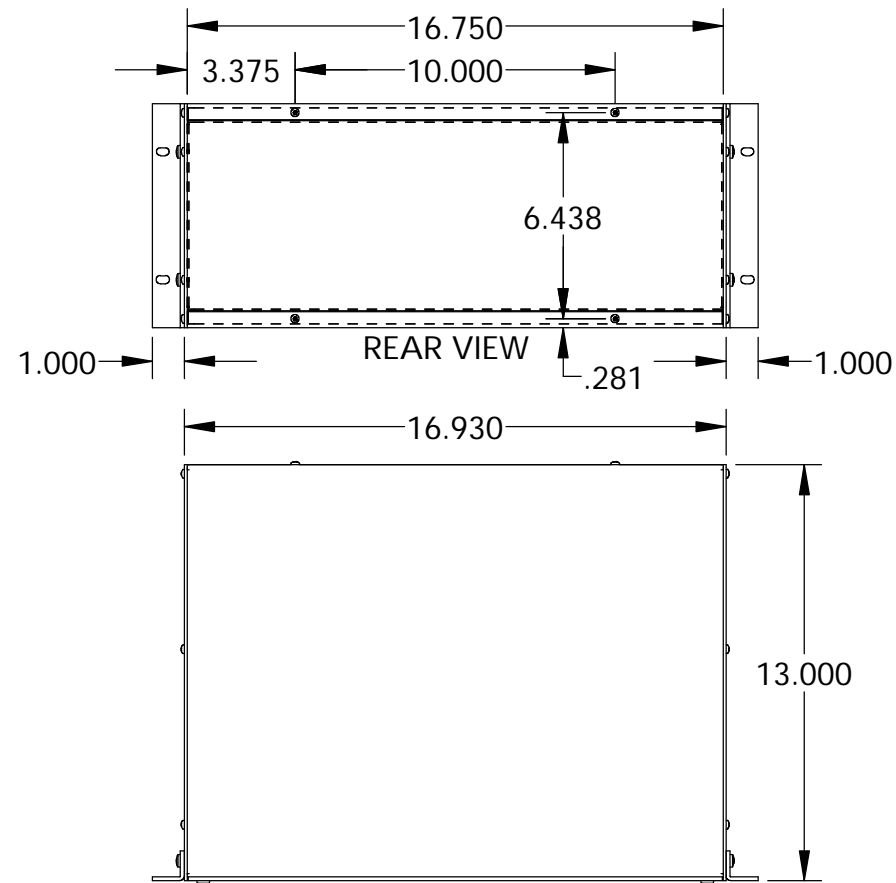

PART  
NAME

VALU/LINE SERIES CABINET

PART  
No.

NHC-14157

REVISION  
DATE

11-1-07

## MATERIAL:

BACK & COVERS \_\_\_\_\_ 0.050 THICK ALUMINUM  
 SIDES & INNER BRACKETS \_\_\_\_\_ 0.090 THICK ALUMINUM  
 FRONT PANEL \_\_\_\_\_ 0.125 THICK ALUMINUM  
 OUTER BRACKETS \_\_\_\_\_ 11 GA. C.R.S.

UNIT SHIPPED UNASSEMBLED.

OUTER BRACKETS FOR MOUNTING IN  
STANDARD 19" WIDE CABINETS.

OPTIONAL SELF-ADHESIVE RUBBER FEET (SUPPLIED)

LOAD RATING: 25 LBS. MAX.