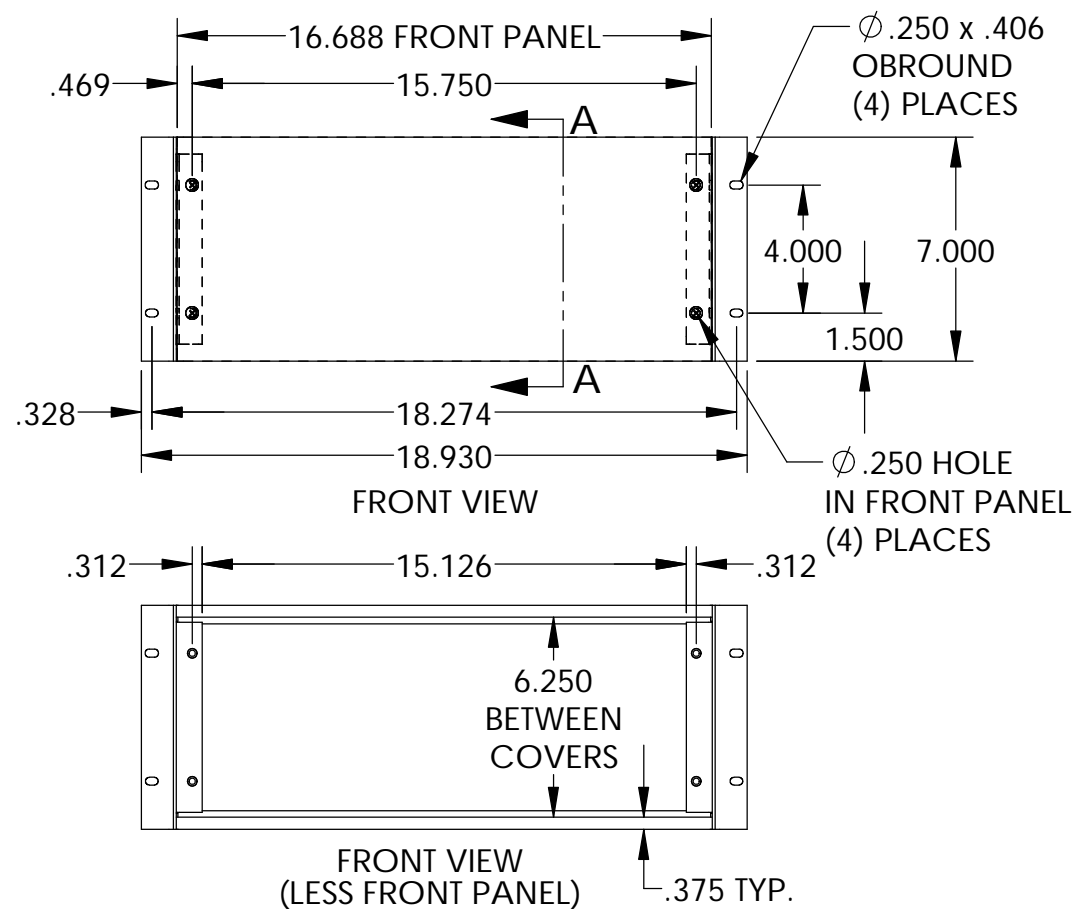

UNIT SHIPPED UNASSEMBLED.

OUTER BRACKETS FOR MOUNTING IN  
STANDARD 19" WIDE CABINETS.

OPTIONAL SELF-ADHESIVE RUBBER FEET (SUPPLIED)

LOAD RATING: 25 LBS. MAX.