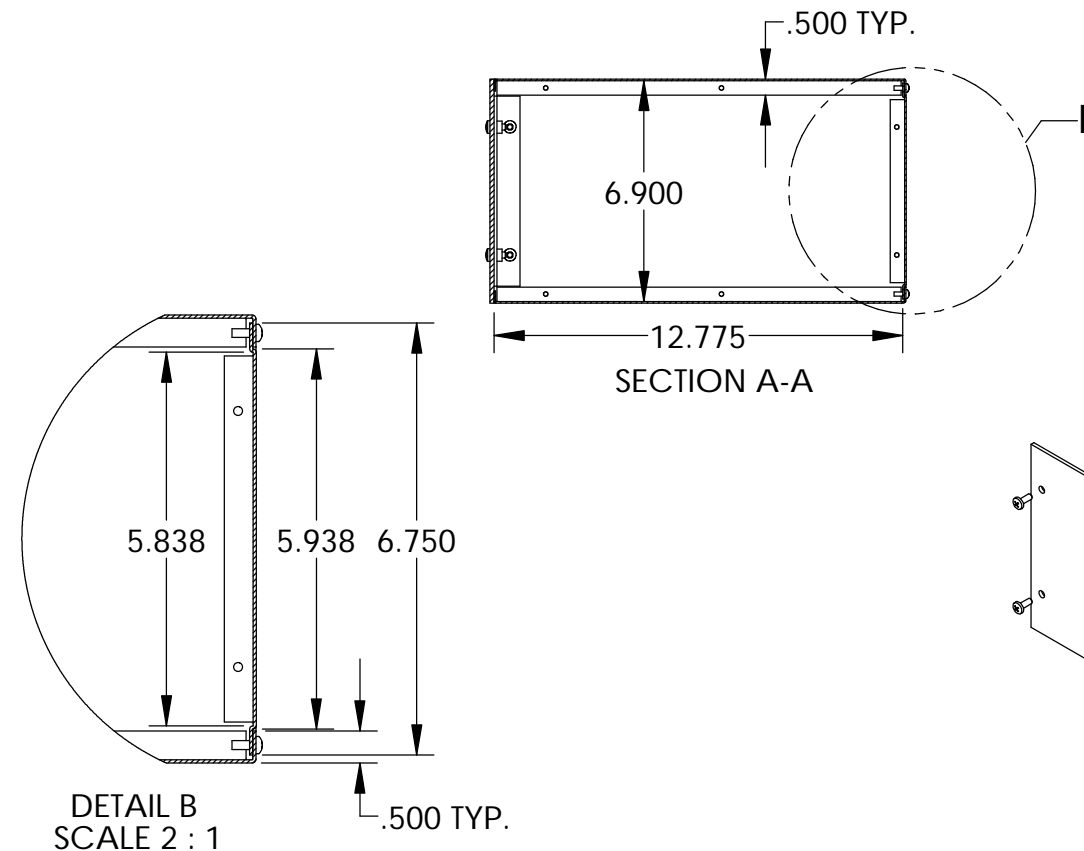

UNIT SHIPPED UNASSEMBLED.

OUTER BRACKETS FOR MOUNTING IN  
STANDARD 19" WIDE CABINETS.

OPTIONAL SELF-ADHESIVE RUBBER FEET (SUPPLIED)

LOAD RATING: 25 LBS. MAX.