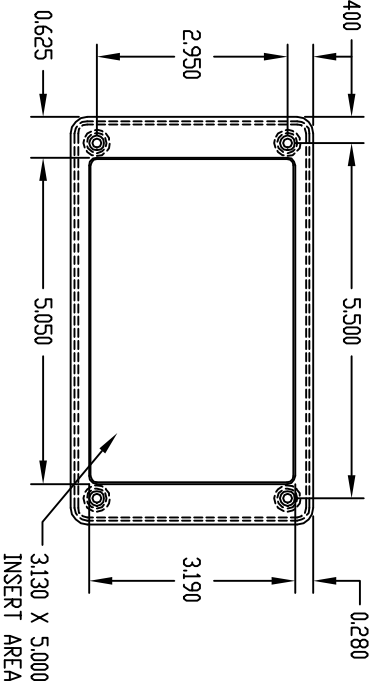

PART  
NAME

PLASTIBDX (STYLE C)

PART  
No.

PS-11272

MATERIAL: HIGH-IMPACT POLYSTYRENE  
 COLOR: PC BONE GRAY  
 FINISH: TEXTURED BODY WITH  
 SMOOTH TDP INSERT

FOUR (4) #4 x 0.625" LG. SCREWS  
 SUPPLIED FOR ASSEMBLING TOP.

FOUR (4) NON-SKID FEET SUPPLIED.

USABLE BOARD AREA  
 IS 3.500 x 6.060.

NOTE: ALL DIMENSIONS HAVE ±0.015 TOLERANCE  
 UNLESS OTHERWISE SPECIFIED.

PART  
NAME

PLASTIBDX (STYLE C)

PART  
No.

PBS-11273

MATERIAL: HIGH-IMPACT POLYSTYRENE  
 COLOR: PC BONE GRAY  
 FINISH: TEXTURED BODY WITH  
 SMOOTH TDP INSERT  
 & 9-VOLT BATTERY  
 COMPARTMENT

FOUR (4) #4 x 0.625" LG. SCREWS  
 SUPPLIED FOR ASSEMBLING TOP.

FOUR (4) NON-SKID FEET SUPPLIED.

USABLE BOARD AREA  
 IS 3.500 x 3.900.

NOTE: ALL DIMENSIONS HAVE ±0.015 TOLERANCE  
 UNLESS OTHERWISE SPECIFIED.