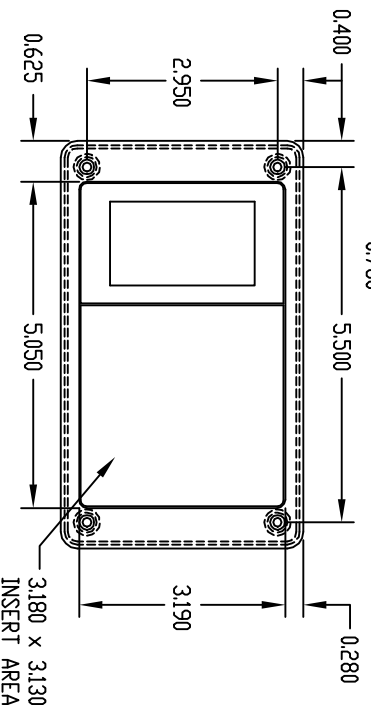

PART  
NAME

PLASTIBDX (STYLE C)

PART  
No.

PS-11272

MATERIAL: HIGH-IMPACT POLYSTYRENE  
 COLOR: PC BONE GRAY  
 FINISH: TEXTURED BODY WITH  
 SMOOTH TDP INSERT

FOUR (4) #4 x 0.625" LG. SCREWS  
 SUPPLIED FOR ASSEMBLING TOP.

FOUR (4) NON-SKID FEET SUPPLIED.

USABLE BOARD AREA  
 IS 3.500 x 6.060.

NOTE: ALL DIMENSIONS HAVE ±0.015 TOLERANCE  
 UNLESS OTHERWISE SPECIFIED.

PART  
NAME

PLASTIBDX (STYLE C)

PART  
No.

PBS-11273

MATERIAL: HIGH-IMPACT POLYSTYRENE  
 COLOR: PC BONE GRAY  
 FINISH: TEXTURED BODY WITH  
 SMOOTH TDP INSERT  
 & 9-VOLT BATTERY  
 COMPARTMENT

FOUR (4) #4 x 0.625" LG. SCREWS  
 SUPPLIED FOR ASSEMBLING TOP.

FOUR (4) NON-SKID FEET SUPPLIED.

USABLE BOARD AREA  
 IS 3.500 x 3.900.

NOTE: ALL DIMENSIONS HAVE ±0.015 TOLERANCE  
 UNLESS OTHERWISE SPECIFIED.