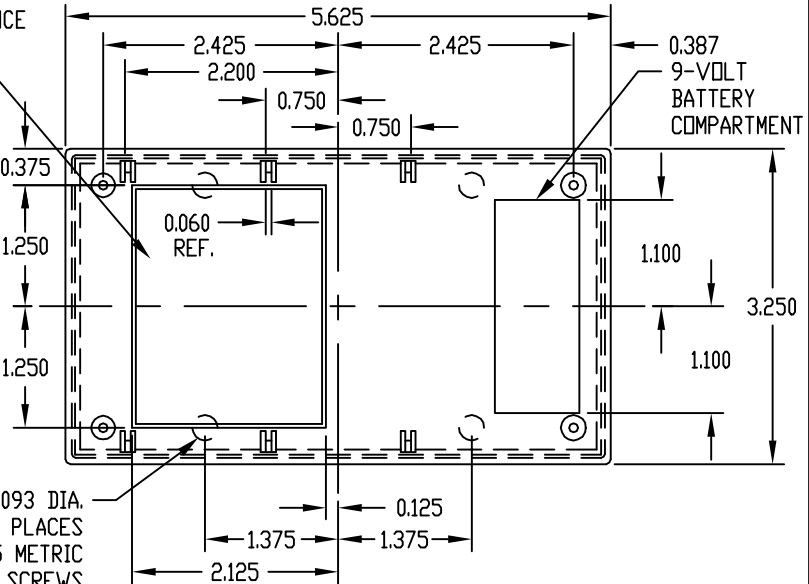

FOUR (4) #4 x 1/2 LG. FLAT HEAD
SCREWS SUPPLIED FOR WALL MOUNTING.

*-USABLE AREA ON COVER AVAILABLE
FOR CUSTOM MOLDING.

NOTE: ALL DIMENSIONS HAVE ±0.015 TOLERANCE
UNLESS OTHERWISE SPECIFIED.

0.260 DIA. BOSS WITH 0.093 DIA.
HOLE x 0.156 DEEP (4) PLACES
MOUNTING BOSSES USE EITHER M2.5 METRIC
OR #4 STD. SHEET METAL SCREWS
x 0.188" LG. (NOT SUPPLIED)

FOUR (4) NON-SKID PUSH-ON FEET SUPPLIED

*-USABLE AREA ON COVER ALSO
AVAILABLE FOR CUSTOM MOLDING.

NOTE: ALL DIMENSIONS HAVE ±0.015 TOLERANCE
UNLESS OTHERWISE SPECIFIED.

0.260 DIA. BOSS WITH 0.093 DIA.
HOLE x 0.310 DEEP (4) PLACES
MOUNTING BOSSES USE EITHER M2.5 METRIC
OR #4 STD. SHEET METAL SCREWS
x 0.250" LG. (NOT SUPPLIED)