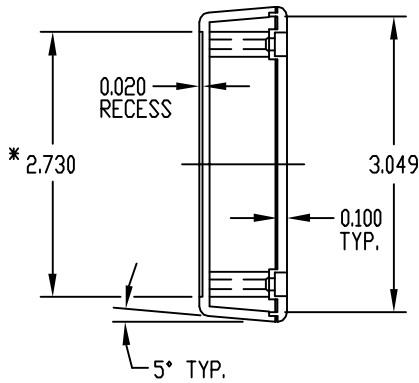

PART
NAME

PLASTIBOX (STYLE B)

PART
No.

PWS-11291

MATERIAL: HIGH-IMPACT ABS
COLOR: BLACK OR GRAY
FINISH: TEXTURED BODY WITH
SMOOTH TOP INSERT

TWO (2) #4 x 0.250" LG. SCREWS AND
TWO (2) #4 x 0.375 LG. SCREWS
SUPPLIED FOR ASSEMBLING TOP.

FOUR (4) #4 x 1/2 LG. FLAT HEAD
SCREWS SUPPLIED FOR WALL MOUNTING.

*-USABLE AREA ON COVER AVAILABLE
FOR CUSTOM MOLDING.

NOTE: ALL DIMENSIONS HAVE ±0.015 TOLERANCE
UNLESS OTHERWISE SPECIFIED.

0.260 DIA. BOSS WITH 0.093 DIA.
HOLE x 0.156 DEEP (4) PLACES
MOUNTING BOSSES USE EITHER M2.5 METRIC
OR #4 STD. SHEET METAL SCREWS
x 0.188" LG. (NOT SUPPLIED)