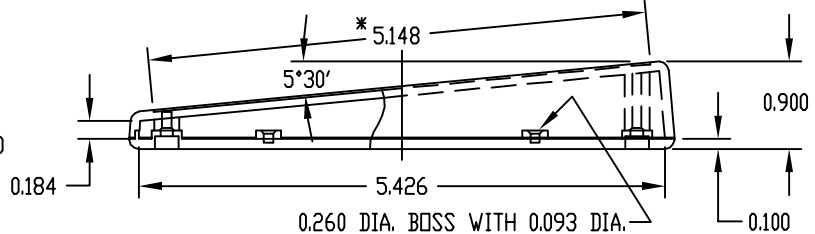

PART
NAME

PLASTIBOX (STYLE B)

PART
No.

PWS-11291

MATERIAL: HIGH-IMPACT ABS
COLOR: BLACK OR GRAY
FINISH: TEXTURED BODY WITH
SMOOTH TOP INSERT

TWO (2) #4 x 0.250" LG. SCREWS AND
TWO (2) #4 x 0.375 LG. SCREWS
SUPPLIED FOR ASSEMBLING TOP.

FOUR (4) #4 x 1/2 LG. FLAT HEAD
SCREWS SUPPLIED FOR WALL MOUNTING.

*-USABLE AREA ON COVER AVAILABLE
FOR CUSTOM MOLDING.

NOTE: ALL DIMENSIONS HAVE ±0.015 TOLERANCE
UNLESS OTHERWISE SPECIFIED.

0.260 DIA. BOSS WITH 0.093 DIA.
HOLE x 0.156 DEEP (4) PLACES
MOUNTING BOSSES USE EITHER M2.5 METRIC
OR #4 STD. SHEET METAL SCREWS
x 0.188" LG. (NOT SUPPLIED)

PART
NAME

PLASTIBOX (STYLE B)

PART
No.

PBS-11294

MATERIAL: HIGH-IMPACT ABS
COLOR: BLACK OR GRAY
FINISH: TEXTURED BODY WITH
SMOOTH TOP INSERT

TWO (2) #4 x 0.250" LG. SCREWS AND
TWO (2) #4 x 0.375 LG. SCREWS
SUPPLIED FOR ASSEMBLING TOP.

FOUR (4) NON-SKID PUSH-ON FEET SUPPLIED

*-USABLE AREA ON COVER ALSO
AVAILABLE FOR CUSTOM MOLDING.

NOTE: ALL DIMENSIONS HAVE ±0.015 TOLERANCE
UNLESS OTHERWISE SPECIFIED.

0.260 DIA. BOSS WITH 0.093 DIA.
HOLE x 0.310 DEEP (4) PLACES
MOUNTING BOSSES USE EITHER M2.5 METRIC
OR #4 STD. SHEET METAL SCREWS
x 0.250" LG. (NOT SUPPLIED)