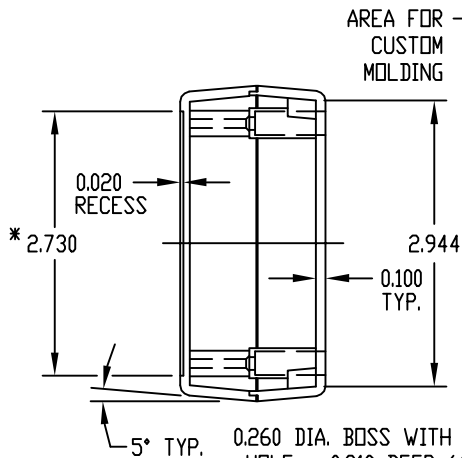

FOUR (4) #4 x 1/2 LG. FLAT HEAD
SCREWS SUPPLIED FOR WALL MOUNTING.

*-USABLE AREA ON COVER AVAILABLE
FOR CUSTOM MOLDING.

NOTE: ALL DIMENSIONS HAVE ±0.015 TOLERANCE
UNLESS OTHERWISE SPECIFIED.

0.260 DIA. BOSS WITH 0.093 DIA.
HOLE x 0.156 DEEP (4) PLACES
MOUNTING BOSSES USE EITHER M2.5 METRIC
OR #4 STD. SHEET METAL SCREWS
x 0.188" LG. (NOT SUPPLIED)

PART
NAME

PLASTIBOX (STYLE B)

PART
No.

PBS-11294

MATERIAL: HIGH-IMPACT ABS
COLOR: BLACK OR GRAY
FINISH: TEXTURED BODY WITH
SMOOTH TOP INSERT

TWO (2) #4 x 0.250" LG. SCREWS AND
TWO (2) #4 x 0.375 LG. SCREWS
SUPPLIED FOR ASSEMBLING TOP.

FOUR (4) NON-SKID PUSH-ON FEET SUPPLIED

*-USABLE AREA ON COVER ALSO
AVAILABLE FOR CUSTOM MOLDING.

NOTE: ALL DIMENSIONS HAVE ±0.015 TOLERANCE
UNLESS OTHERWISE SPECIFIED.

0.260 DIA. BOSS WITH 0.093 DIA.
HOLE x 0.310 DEEP (4) PLACES
MOUNTING BOSSES USE EITHER M2.5 METRIC
OR #4 STD. SHEET METAL SCREWS
x 0.250" LG. (NOT SUPPLIED)