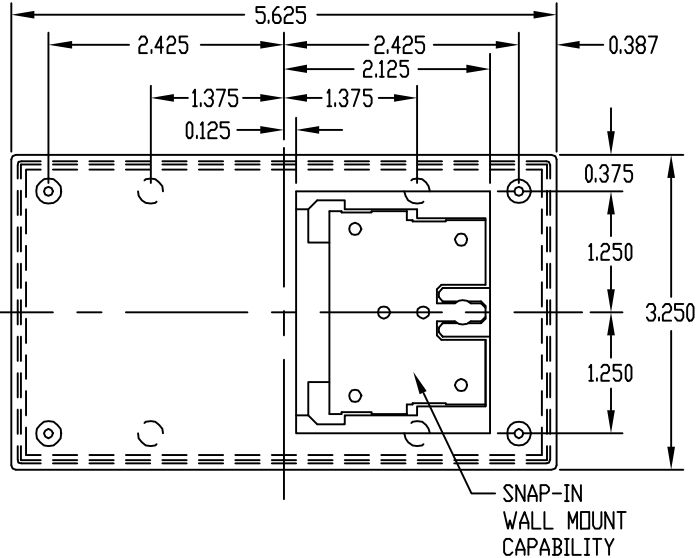

PART
NAME

PLASTIBOX (STYLE B)

PART
No.

PWS-11291

MATERIAL: HIGH-IMPACT ABS
COLOR: BLACK OR GRAY
FINISH: TEXTURED BODY WITH
SMOOTH TOP INSERT

TWO (2) #4 x 0.250" LG. SCREWS AND
TWO (2) #4 x 0.375 LG. SCREWS
SUPPLIED FOR ASSEMBLING TOP.

FOUR (4) #4 x 1/2 LG. FLAT HEAD
SCREWS SUPPLIED FOR WALL MOUNTING.

*-USABLE AREA ON COVER AVAILABLE
FOR CUSTOM MOLDING.

NOTE: ALL DIMENSIONS HAVE ±0.015 TOLERANCE
UNLESS OTHERWISE SPECIFIED.

0.260 DIA. BOSS WITH 0.093 DIA.
HOLE x 0.156 DEEP (4) PLACES
MOUNTING BOSSES USE EITHER M2.5 METRIC
OR #4 STD. SHEET METAL SCREWS
x 0.188" LG. (NOT SUPPLIED)

FOUR (4) NON-SKID PUSH-ON FEET SUPPLIED

*-USABLE AREA ON COVER ALSO
AVAILABLE FOR CUSTOM MOLDING.

NOTE: ALL DIMENSIONS HAVE ±0.015 TOLERANCE
UNLESS OTHERWISE SPECIFIED.

0.260 DIA. BOSS WITH 0.093 DIA.
HOLE x 0.310 DEEP (4) PLACES
MOUNTING BOSSES USE EITHER M2.5 METRIC
OR #4 STD. SHEET METAL SCREWS
x 0.250" LG. (NOT SUPPLIED)