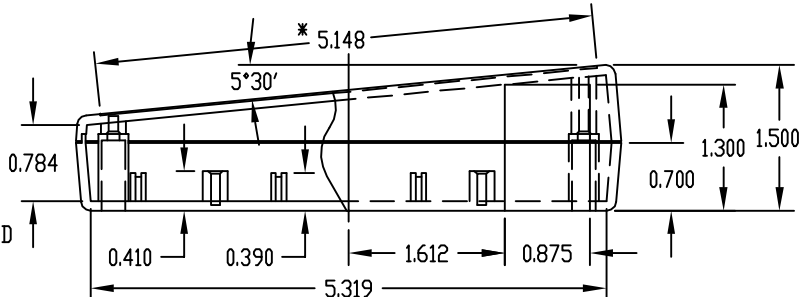

FOUR (4) #4 x 1/2 LG. FLAT HEAD
SCREWS SUPPLIED FOR WALL MOUNTING.

*-USABLE AREA ON COVER AVAILABLE
FOR CUSTOM MOLDING.

NOTE: ALL DIMENSIONS HAVE ±0.015 TOLERANCE
UNLESS OTHERWISE SPECIFIED.

0.260 DIA. BOSS WITH 0.093 DIA.
HOLE x 0.156 DEEP (4) PLACES
MOUNTING BOSSES USE EITHER M2.5 METRIC
OR #4 STD. SHEET METAL SCREWS
x 0.188" LG. (NOT SUPPLIED)

PART
NAME

PLASTIBOX (STYLE B)

PART
No.

PBS-11294

MATERIAL: HIGH-IMPACT ABS
COLOR: BLACK OR GRAY
FINISH: TEXTURED BODY WITH
SMOOTH TOP INSERT

TWO (2) #4 x 0.250" LG. SCREWS AND
TWO (2) #4 x 0.375 LG. SCREWS
SUPPLIED FOR ASSEMBLING TOP.

FOUR (4) NON-SKID PUSH-ON FEET SUPPLIED

*-USABLE AREA ON COVER ALSO
AVAILABLE FOR CUSTOM MOLDING.

NOTE: ALL DIMENSIONS HAVE ±0.015 TOLERANCE
UNLESS OTHERWISE SPECIFIED.

0.260 DIA. BOSS WITH 0.093 DIA.
HOLE x 0.310 DEEP (4) PLACES
MOUNTING BOSSES USE EITHER M2.5 METRIC
OR #4 STD. SHEET METAL SCREWS
x 0.250" LG. (NOT SUPPLIED)