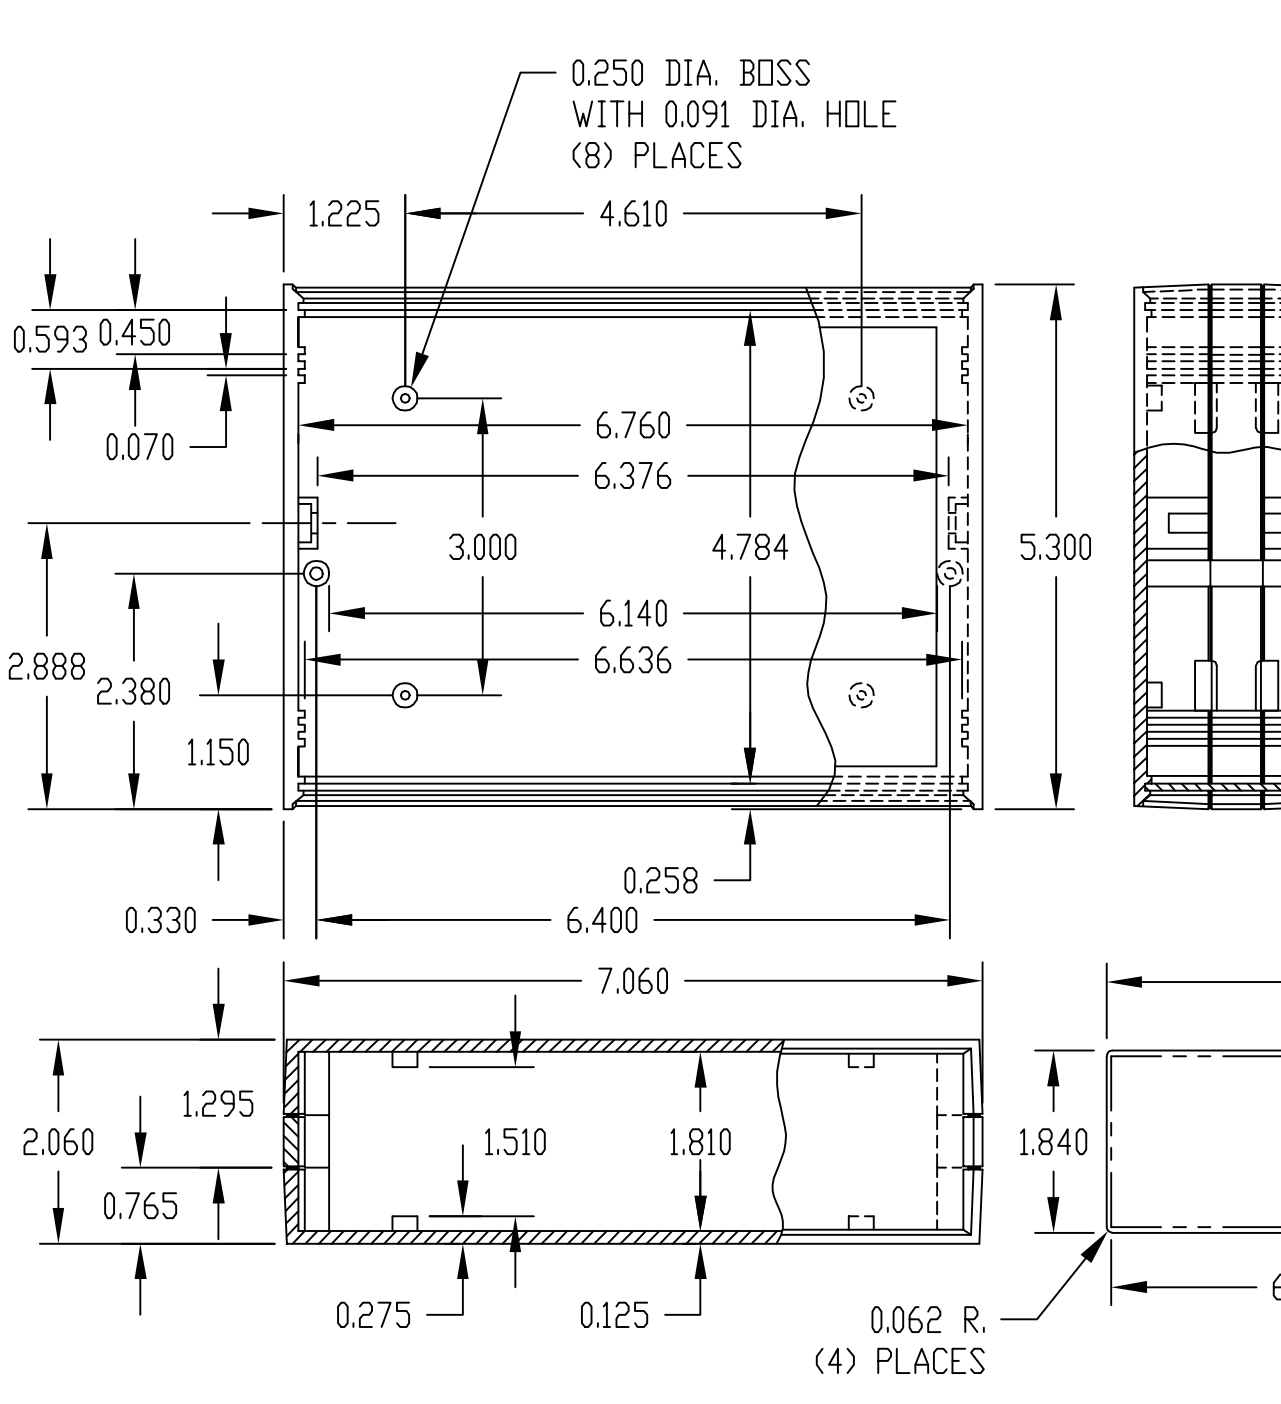

PART NAME	PLASTICASE (STYLE B)	PART No.	PC-11418
-----------	----------------------	----------	----------

MATERIAL: IMPACT RESISTANT POLYSTYRENE (UL94-HB)

FINISH: DOUBLE-TEXTURED PC BONE GRAY

TWO (2) #4 x 1.500" LG. SCREWS & FOUR (4) RUBBER FEET SUPPLIED WITH CASE FOR ASSEMBLY.

NOTE: MOUNTING BOSSES USE EITHER M2.5 METRIC OR #4 STD. SHEET METAL SCREWS x 0.250" LG. (NOT SUPPLIED)

ALL DIMENSIONS HAVE ±0.015 TOLERANCE UNLESS OTHERWISE SPECIFIED

PART NAME	PLASTICASE (STYLE B)	PART No.	PC-11420
-----------	----------------------	----------	----------

MATERIAL: IMPACT RESISTANT POLYSTYRENE (UL94-HB)

FINISH: DOUBLE-TEXTURED PC BONE GRAY

TWO (2) #4 x 1.500" LG. SCREWS & FOUR (4) RUBBER FEET SUPPLIED WITH CASE FOR ASSEMBLY.

NOTE: MOUNTING BOSSES USE EITHER M2.5 METRIC OR #4 STD. SHEET METAL SCREWS x 0.250" LG. (NOT SUPPLIED)

ALL DIMENSIONS HAVE ±0.015 TOLERANCE UNLESS OTHERWISE SPECIFIED