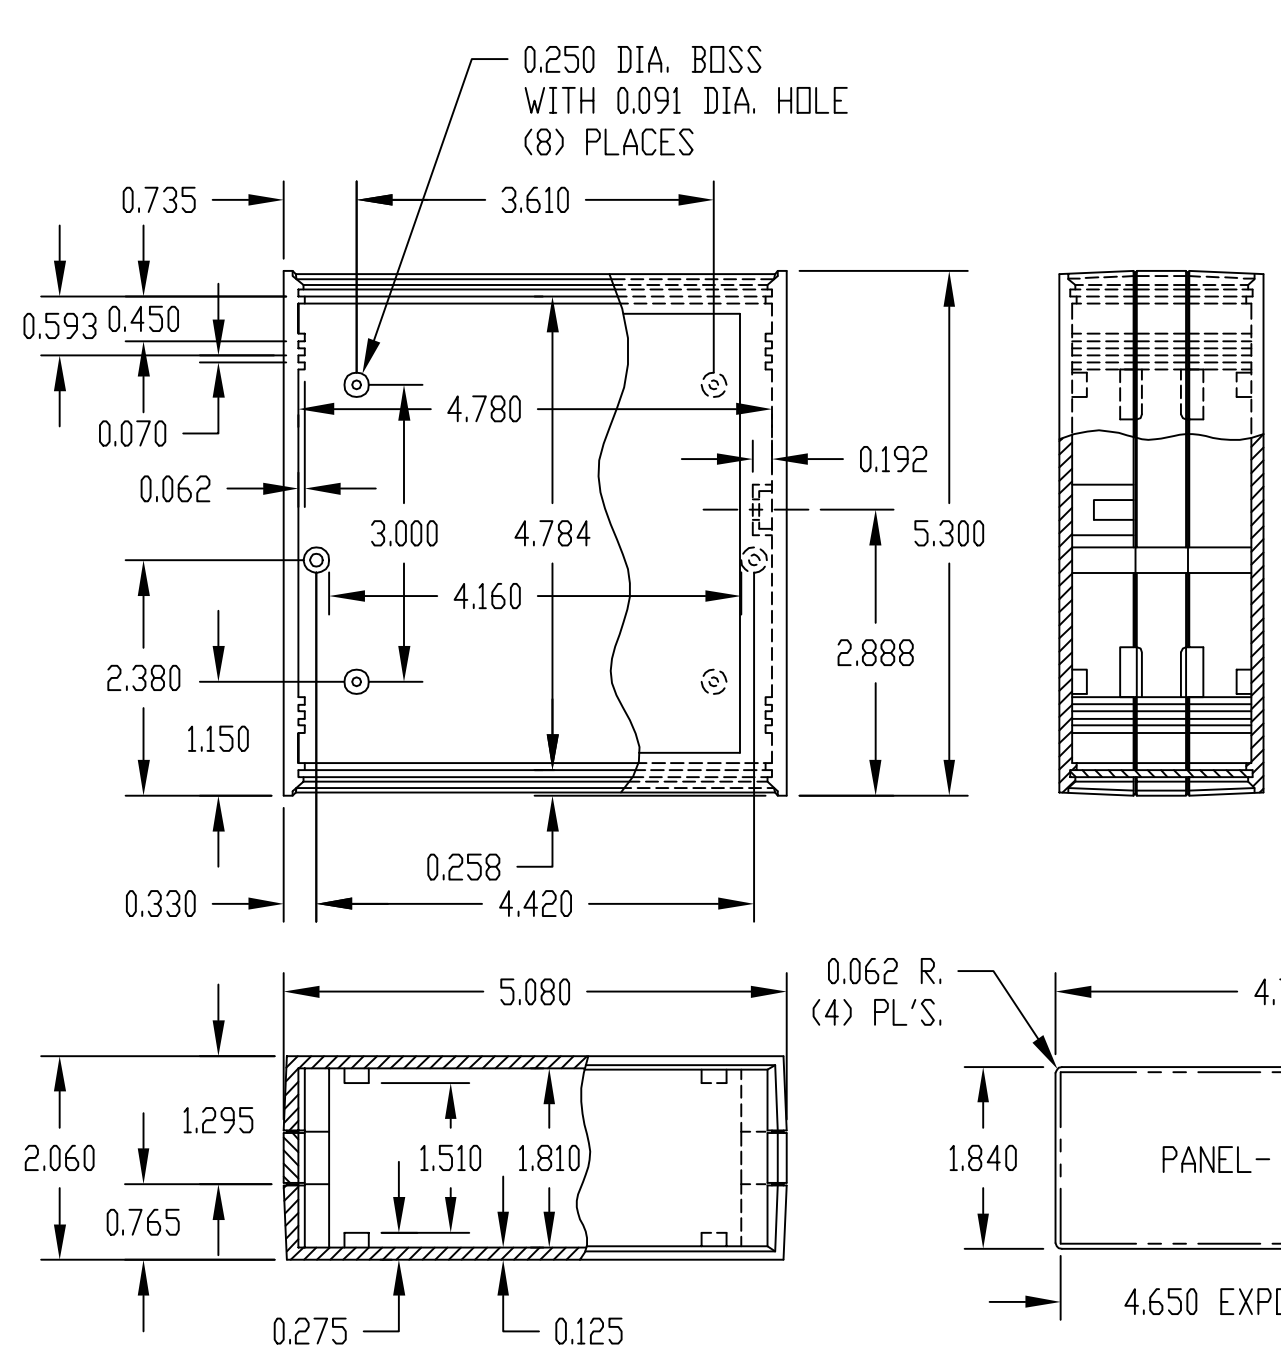

PART NAME	PLASTICASE (STYLE B)	PART No.	PC-11418
-----------	----------------------	----------	----------

MATERIAL: IMPACT RESISTANT POLYSTYRENE (UL94-HB)

FINISH: DOUBLE-TEXTURED PC BONE GRAY

TWO (2) #4 x 1.500" LG. SCREWS & FOUR (4) RUBBER FEET SUPPLIED WITH CASE FOR ASSEMBLY.

NOTE: MOUNTING BOSSES USE EITHER M2.5 METRIC OR #4 STD. SHEET METAL SCREWS x 0.250" LG. (NOT SUPPLIED)

ALL DIMENSIONS HAVE ±0.015 TOLERANCE UNLESS OTHERWISE SPECIFIED

PART NAME	PLASTICASE (STYLE B)	PART No.	PC-11420
-----------	----------------------	----------	----------

MATERIAL: IMPACT RESISTANT POLYSTYRENE (UL94-HB)

FINISH: DOUBLE-TEXTURED PC BONE GRAY

TWO (2) #4 x 1.500" LG. SCREWS & FOUR (4) RUBBER FEET SUPPLIED WITH CASE FOR ASSEMBLY.

NOTE: MOUNTING BOSSES USE EITHER M2.5 METRIC OR #4 STD. SHEET METAL SCREWS x 0.250" LG. (NOT SUPPLIED)

ALL DIMENSIONS HAVE ±0.015 TOLERANCE UNLESS OTHERWISE SPECIFIED