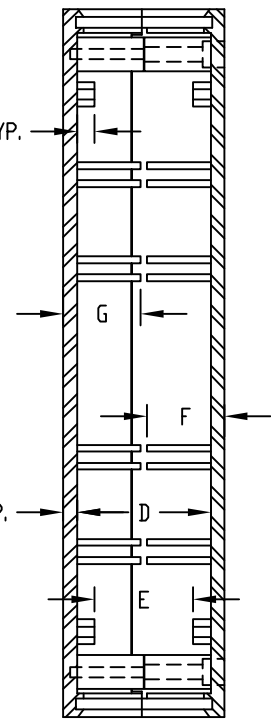

PART NAME

PLASTICASE

PART No.

PC-11460, PC-11461 & PC-11462

SECTION "A-A"

MATERIAL: ABS THERMOPLASTIC (UL 94-HB RATED)

FINISH: TOP & BOTTOM _____ LIGHT GRAY
PANELS _____ DARK GRAY

FOR PC-11460 & PC-11461
FOUR (4) M3 x 1.000 LG SCREWS SUPPLIED
FOR ASSEMBLING BOTTOM TO TOP.

FOR PC-11462
FOUR (4) M3 x 1.218 LG SCREWS SUPPLIED
FOR ASSEMBLING BOTTOM TO TOP.

FOUR (4) RUBBER STICK-ON FEET SUPPLIED.

MOUNTING BOSSES USE EITHER M2.5 METRIC
OR #4 STD. SHEET METAL SCREWS x 3/16 LG.
(NOT SUPPLIED)

NOTE: ALL DIMENSIONS HAVE ±0.015 TOLERANCE
UNLESS OTHERWISE SPECIFIED.

PART NO.	A	B	C	D	E	F	G	H	J
PC-11460	1.417	0.689	0.689	1.177	0.865	0.680	0.680	1.200	1.057
PC-11461	1.850	0.689	1.122	1.610	1.298	0.680	1.113	1.633	1.490
PC-11462	2.283	1.122	1.122	2.043	1.731	1.113	1.113	2.066	1.923