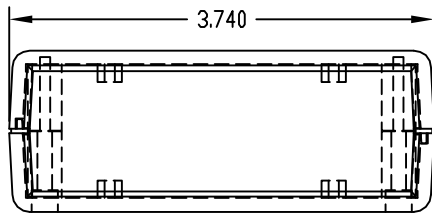

PART NAME

PLASTICASE

PART No.

PC-11460, PC-11461 & PC-11462

SECTION "A-A"

MATERIAL: ABS THERMOPLASTIC (UL 94-HB RATED)

FINISH: TOP & BOTTOM _____ LIGHT GRAY
PANELS _____ DARK GRAY

FOR PC-11460 & PC-11461
FOUR (4) M3 x 1.000 LG SCREWS SUPPLIED
FOR ASSEMBLING BOTTOM TO TOP.

FOR PC-11462
FOUR (4) M3 x 1.218 LG SCREWS SUPPLIED
FOR ASSEMBLING BOTTOM TO TOP.

FOUR (4) RUBBER STICK-ON FEET SUPPLIED.

MOUNTING BOSSES USE EITHER M2.5 METRIC
OR #4 STD. SHEET METAL SCREWS x 3/16 LG.
(NOT SUPPLIED)

NOTE: ALL DIMENSIONS HAVE ±0.015 TOLERANCE
UNLESS OTHERWISE SPECIFIED.

PART NO.	A	B	C	D	E	F	G	H	J
PC-11460	1.417	0.689	0.689	1.177	0.865	0.680	0.680	1.200	1.057
PC-11461	1.850	0.689	1.122	1.610	1.298	0.680	1.113	1.633	1.490
PC-11462	2.283	1.122	1.122	2.043	1.731	1.113	1.113	2.066	1.923