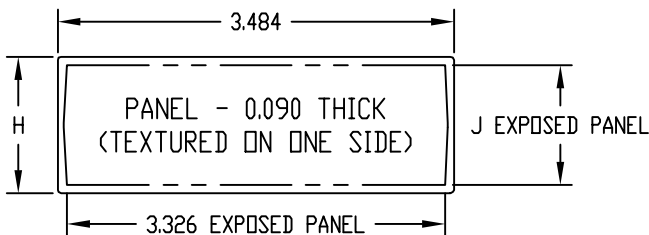

PART NAME

PLASTICASE

PART No.

PC-11460, PC-11461 & PC-11462

SECTION "A-A"

MATERIAL: ABS THERMOPLASTIC (UL 94-HB RATED)

FINISH: TOP & BOTTOM _____ LIGHT GRAY
PANELS _____ DARK GRAY

FOR PC-11460 & PC-11461
FOUR (4) M3 x 1.000 LG SCREWS SUPPLIED
FOR ASSEMBLING BOTTOM TO TOP.

FOR PC-11462
FOUR (4) M3 x 1.218 LG SCREWS SUPPLIED
FOR ASSEMBLING BOTTOM TO TOP.

FOUR (4) RUBBER STICK-ON FEET SUPPLIED.

MOUNTING BOSSES USE EITHER M2.5 METRIC
OR #4 STD. SHEET METAL SCREWS x 3/16 LG.
(NOT SUPPLIED)