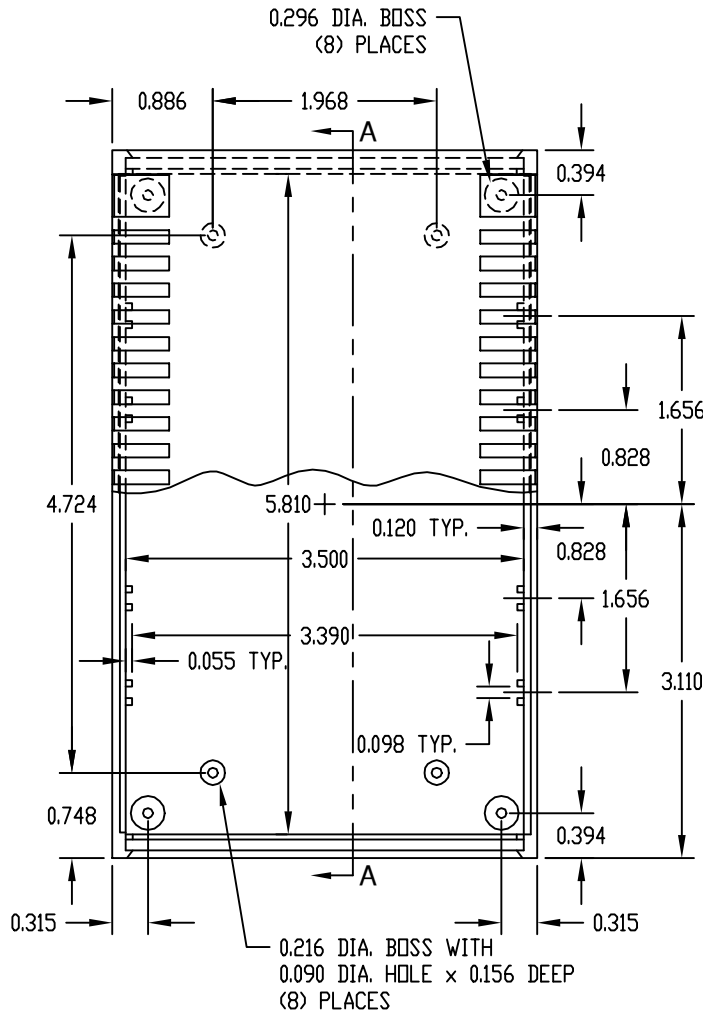

PART NAME

PLASTICASE

PART No.

PC-11460, PC-11461 & PC-11462

SECTION "A-A"

MATERIAL: ABS THERMOPLASTIC (UL 94-HB RATED)

FINISH: TOP & BOTTOM _____ LIGHT GRAY
PANELS _____ DARK GRAY

FOR PC-11460 & PC-11461
FOUR (4) M3 x 1.000 LG SCREWS SUPPLIED
FOR ASSEMBLING BOTTOM TO TOP.

FOR PC-11462
FOUR (4) M3 x 1.218 LG SCREWS SUPPLIED
FOR ASSEMBLING BOTTOM TO TOP.

FOUR (4) RUBBER STICK-ON FEET SUPPLIED.

MOUNTING BOSSES USE EITHER M2.5 METRIC
OR #4 STD. SHEET METAL SCREWS x 3/16 LG.
(NOT SUPPLIED)

NOTE: ALL DIMENSIONS HAVE ±0.015 TOLERANCE
UNLESS OTHERWISE SPECIFIED.

PART NO.	A	B	C	D	E	F	G	H	J
PC-11460	1.417	0.689	0.689	1.177	0.865	0.680	0.680	1.200	1.057
PC-11461	1.850	0.689	1.122	1.610	1.298	0.680	1.113	1.633	1.490
PC-11462	2.283	1.122	1.122	2.043	1.731	1.113	1.113	2.066	1.923