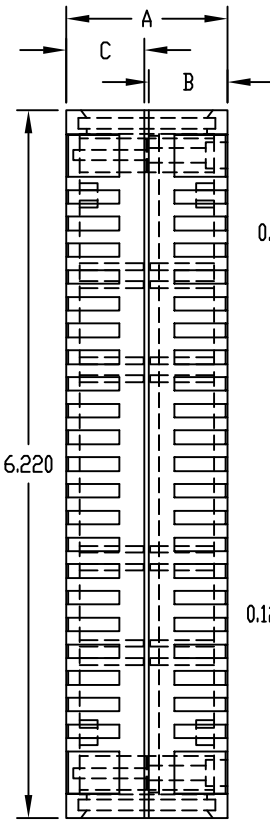

PART NAME

PLASTICASE

PART No.

PC-11460, PC-11461 & PC-11462

SECTION "A-A"

MATERIAL: ABS THERMOPLASTIC (UL 94-HB RATED)

FINISH: TOP & BOTTOM _____ LIGHT GRAY
PANELS _____ DARK GRAY

FOR PC-11460 & PC-11461
FOUR (4) M3 x 1.000 LG SCREWS SUPPLIED
FOR ASSEMBLING BOTTOM TO TOP.

FOR PC-11462
FOUR (4) M3 x 1.218 LG SCREWS SUPPLIED
FOR ASSEMBLING BOTTOM TO TOP.

FOUR (4) RUBBER STICK-ON FEET SUPPLIED.

MOUNTING BOSSES USE EITHER M2.5 METRIC
OR #4 STD. SHEET METAL SCREWS x 3/16 LG.
(NOT SUPPLIED)

NOTE: ALL DIMENSIONS HAVE ±0.015 TOLERANCE
UNLESS OTHERWISE SPECIFIED.

PART NO.	A	B	C	D	E	F	G	H	J
PC-11460	1.417	0.689	0.689	1.177	0.865	0.680	0.680	1.200	1.057
PC-11461	1.850	0.689	1.122	1.610	1.298	0.680	1.113	1.633	1.490
PC-11462	2.283	1.122	1.122	2.043	1.731	1.113	1.113	2.066	1.923