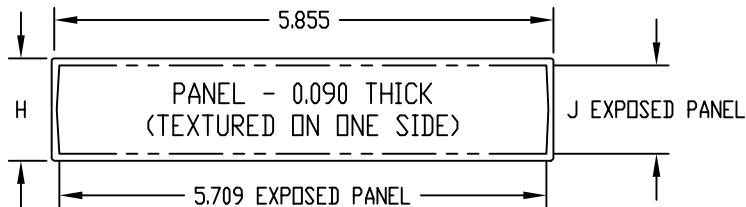

PART NAME

PLASTICASE

PART No.

PC-11463, PC-11464 & PC-11465

MATERIAL: ABS THERMOPLASTIC (UL 94-HB RATED)

FINISH: TOP & BOTTOM _____ LIGHT GRAY
 PANELS _____ DARK GRAY

FOR PC-11463 & PC-11464
 FOUR (4) M3 x 1.000 LG SCREWS SUPPLIED
 FOR ASSEMBLING BOTTOM TO TOP.