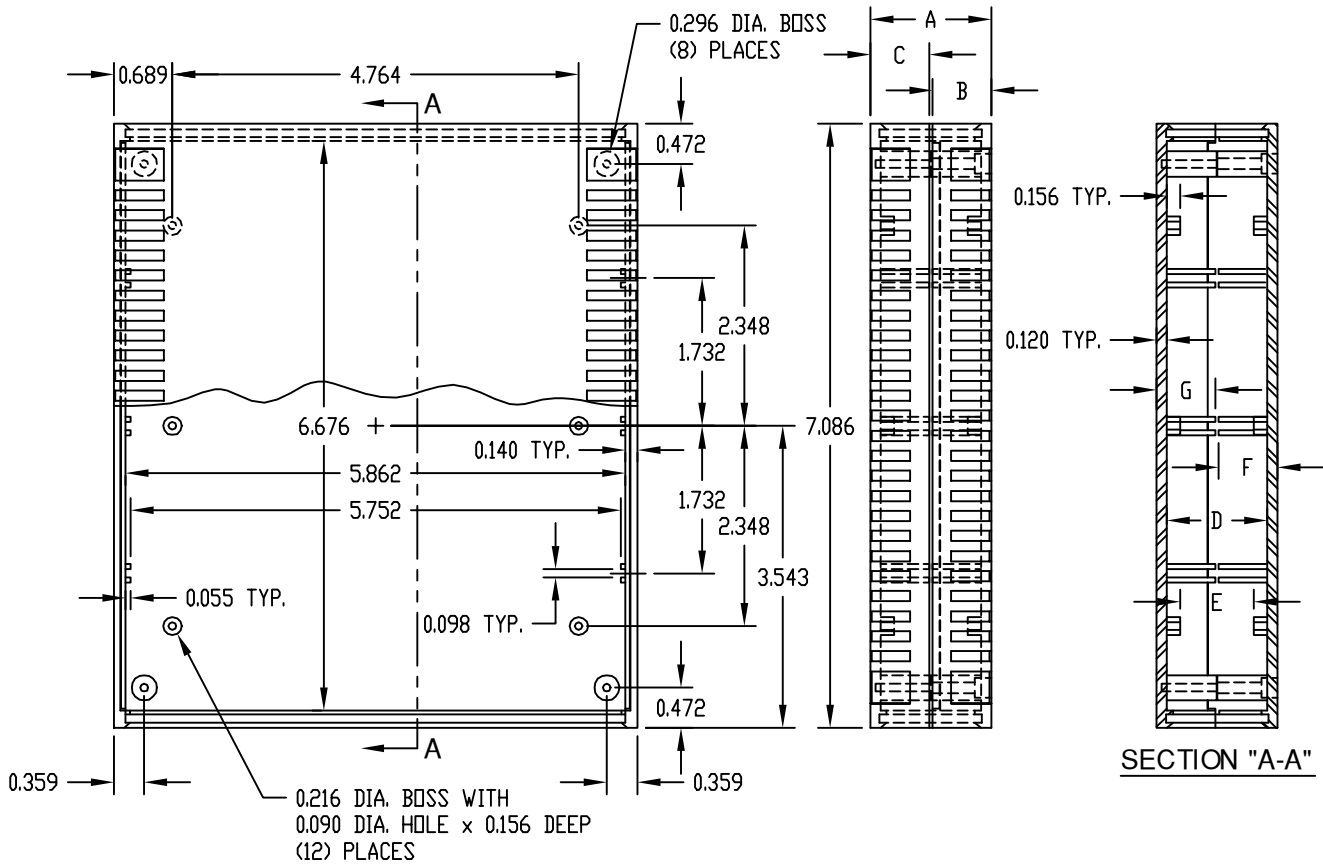

PART NAME

PLASTICASE

PART No.

PC-11463, PC-11464 & PC-11465

MATERIAL: ABS THERMOPLASTIC (UL 94-HB RATED)

FINISH: TOP & BOTTOM _____ LIGHT GRAY
 PANELS _____ DARK GRAY

FOR PC-11463 & PC-11464
 FOUR (4) M3 x 1.000 LG SCREWS SUPPLIED
 FOR ASSEMBLING BOTTOM TO TOP.

FOR PC-11465
 FOUR (4) M3 x 1.218 LG SCREWS SUPPLIED
 FOR ASSEMBLING BOTTOM TO TOP.

FOUR (4) RUBBER STICK-ON FEET SUPPLIED.

MOUNTING BOSSES USE EITHER M2.5 METRIC
 OR #4 STD. SHEET METAL SCREWS x 3/16 LG.
 (NOT SUPPLIED)

NOTE: ALL DIMENSIONS HAVE ±0.015 TOLERANCE
 UNLESS OTHERWISE SPECIFIED.

PART NO.	A	B	C	D	E	F	G	H	J
PC-11463	1.417	0.689	0.689	1.137	0.865	0.689	0.689	1.200	1.037
PC-11464	1.732	0.689	1.004	1.452	1.180	0.689	1.004	1.515	1.352
PC-11465	2.047	1.004	1.004	1.767	1.495	1.010	1.004	1.830	1.667