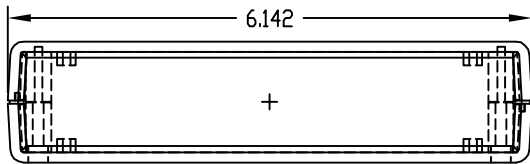

PART NAME

PLASTICASE

PART No.

PC-11463, PC-11464 & PC-11465

MATERIAL: ABS THERMOPLASTIC (UL 94-HB RATED)

FINISH: TOP & BOTTOM _____ LIGHT GRAY
 PANELS _____ DARK GRAY

FOR PC-11463 & PC-11464
 FOUR (4) M3 x 1.000 LG SCREWS SUPPLIED
 FOR ASSEMBLING BOTTOM TO TOP.

FOR PC-11465
 FOUR (4) M3 x 1.218 LG SCREWS SUPPLIED
 FOR ASSEMBLING BOTTOM TO TOP.

FOUR (4) RUBBER STICK-ON FEET SUPPLIED.

MOUNTING BOSSES USE EITHER M2.5 METRIC
 OR #4 STD. SHEET METAL SCREWS x 3/16 LG.
 (NOT SUPPLIED)

NOTE: ALL DIMENSIONS HAVE ±0.015 TOLERANCE
 UNLESS OTHERWISE SPECIFIED.

PART NO.	A	B	C	D	E	F	G	H	J
PC-11463	1.417	0.689	0.689	1.137	0.865	0.689	0.689	1.200	1.037
PC-11464	1.732	0.689	1.004	1.452	1.180	0.689	1.004	1.515	1.352
PC-11465	2.047	1.004	1.004	1.767	1.495	1.010	1.004	1.830	1.667