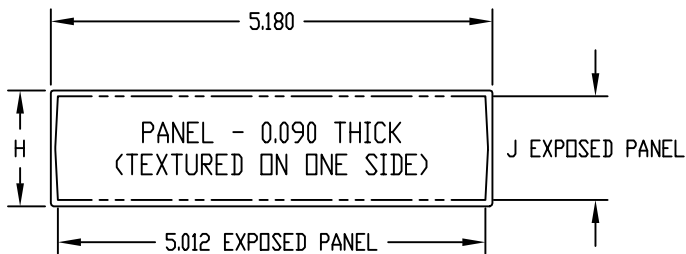

PART NAME

PLASTICASE

PART No.

PC-11466, PC-11467 & PC-11468

0.216 DIA. BOSS WITH
0.090 DIA. HOLE x 0.156 DEEP
(16) PLACES

SECTION "A-A"

MATERIAL: ABS THERMOPLASTIC (UL 94-HB RATED)

FINISH: TOP & BOTTOM _____ LIGHT GRAY
PANELS _____ DARK GRAY

FOR PC-11466 & PC-11467
FOUR (4) M3 x 1.087 LG SCREWS SUPPLIED
FOR ASSEMBLING BOTTOM TO TOP.

FOR PC-11468
FOUR (4) M3 x 1.887 LG SCREWS SUPPLIED
FOR ASSEMBLING BOTTOM TO TOP.

FOUR (4) RUBBER STICK-ON FEET SUPPLIED.