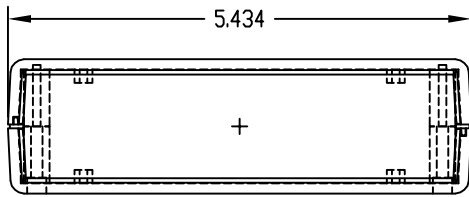

PART NAME

PLASTICASE

PART No.

PC-11466, PC-11467 & PC-11468

0.216 DIA. BOSS WITH
0.090 DIA. HOLE x 0.156 DEEP
(16) PLACES

SECTION "A-A"

MATERIAL: ABS THERMOPLASTIC (UL 94-HB RATED)

FINISH: TOP & BOTTOM _____ LIGHT GRAY
PANELS _____ DARK GRAY

FOR PC-11466 & PC-11467
FOUR (4) M3 x 1.087 LG SCREWS SUPPLIED
FOR ASSEMBLING BOTTOM TO TOP.

FOR PC-11468
FOUR (4) M3 x 1.887 LG SCREWS SUPPLIED
FOR ASSEMBLING BOTTOM TO TOP.

FOUR (4) RUBBER STICK-ON FEET SUPPLIED.

MOUNTING BOSSES USE EITHER M2.5 METRIC
OR #4 STD. SHEET METAL SCREWS x 3/16 LG.
(NOT SUPPLIED)

NOTE: ALL DIMENSIONS HAVE ±0.015 TOLERANCE
UNLESS OTHERWISE SPECIFIED.

PART NO.	A	B	C	D	E	F	G	H	J
PC-11466	1.575	0.768	0.768	1.335	1.023	0.759	0.759	1.356	1.215
PC-11467	2.362	0.768	1.555	2.122	1.810	0.759	1.546	2.143	2.002
PC-11468	3.149	1.555	1.555	2.909	2.597	1.546	1.546	2.930	2.789