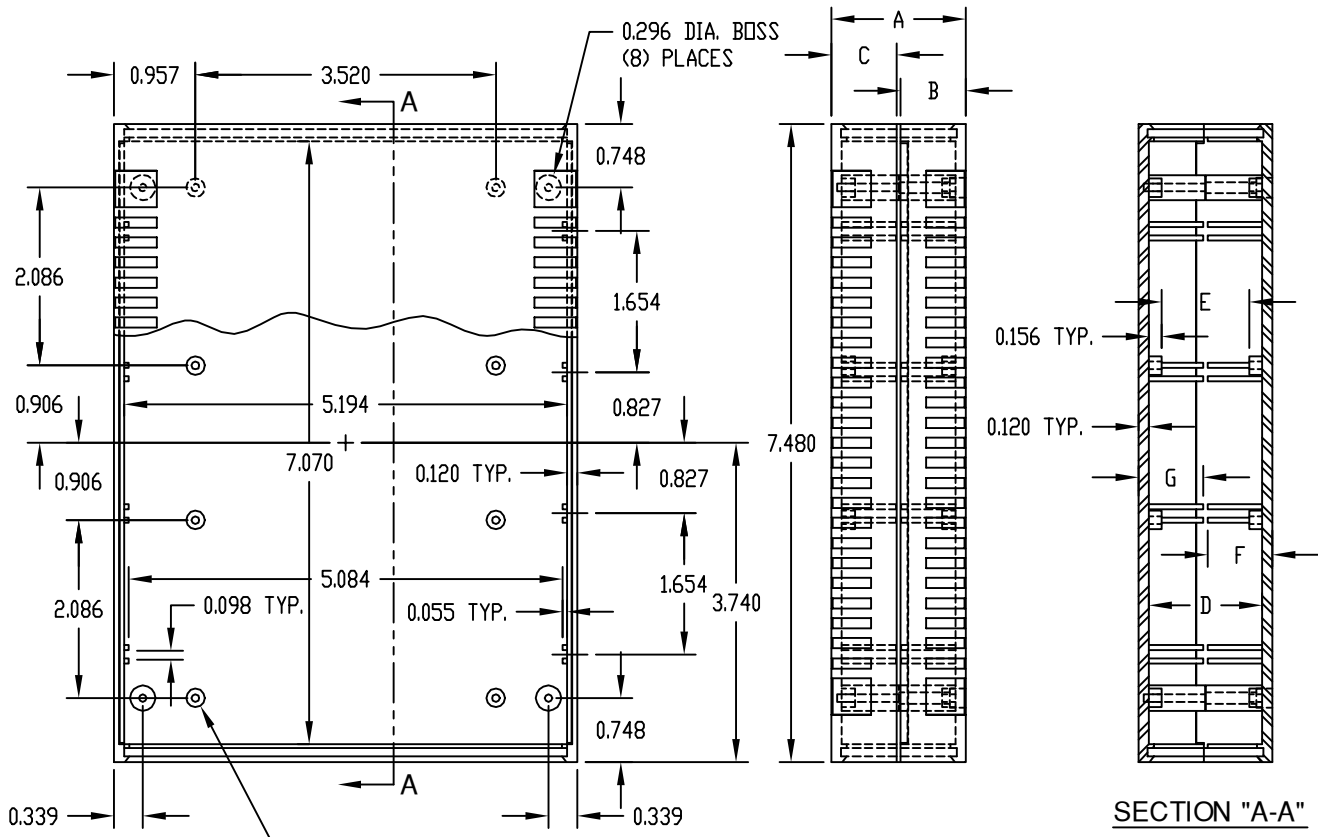

PART NAME

PLASTICASE

PART No.

PC-11466, PC-11467 & PC-11468

0.216 DIA. BOSS WITH
0.090 DIA. HOLE x 0.156 DEEP
(16) PLACES

SECTION "A-A"

MATERIAL: ABS THERMOPLASTIC (UL 94-HB RATED)

FINISH: TOP & BOTTOM _____ LIGHT GRAY
PANELS _____ DARK GRAY

FOR PC-11466 & PC-11467
FOUR (4) M3 x 1.087 LG SCREWS SUPPLIED
FOR ASSEMBLING BOTTOM TO TOP.

FOR PC-11468
FOUR (4) M3 x 1.887 LG SCREWS SUPPLIED
FOR ASSEMBLING BOTTOM TO TOP.

FOUR (4) RUBBER STICK-ON FEET SUPPLIED.

MOUNTING BOSSES USE EITHER M2.5 METRIC
OR #4 STD. SHEET METAL SCREWS x 3/16 LG.
(NOT SUPPLIED)

NOTE: ALL DIMENSIONS HAVE ±0.015 TOLERANCE
UNLESS OTHERWISE SPECIFIED.

PART NO.	A	B	C	D	E	F	G	H	J
PC-11466	1.575	0.768	0.768	1.335	1.023	0.759	0.759	1.356	1.215
PC-11467	2.362	0.768	1.555	2.122	1.810	0.759	1.546	2.143	2.002
PC-11468	3.149	1.555	1.555	2.909	2.597	1.546	1.546	2.930	2.789