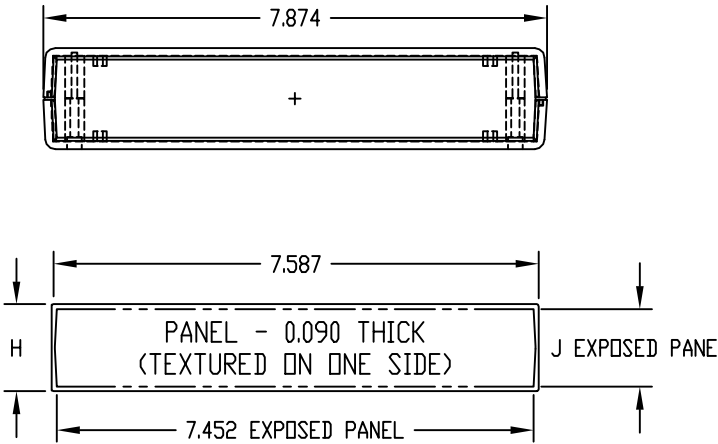

PART NAME

PLASTICASE

PART No.

PC-11469, PC-11470 & PC-11471

MATERIAL: ABS THERMOPLASTIC (UL 94-HB RATED)

FINISH: TOP & BOTTOM \_\_\_\_\_ LIGHT GRAY  
 PANELS \_\_\_\_\_ DARK GRAY

FOR PC-11469 & PC-11470  
 FOUR (4) M3 x 1.087 LG SCREWS SUPPLIED FOR ASSEMBLING BOTTOM TO TOP.

FOR PC-11471  
 FOUR (4) M3 x 1.887 LG SCREWS SUPPLIED FOR ASSEMBLING BOTTOM TO TOP.

FOUR (4) RUBBER STICK-ON FEET SUPPLIED.

MOUNTING BOSSSES USE EITHER M2.5 METRIC OR #4 STD. SHEET METAL SCREWS x 3/16 LG. (NOT SUPPLIED)

NOTE: ALL DIMENSIONS HAVE ±0.015 TOLERANCE UNLESS OTHERWISE SPECIFIED.

PART NO.	A	B	C	D	E	F	G	H	J
PC-11469	1.575	0.768	0.768	1.335	1.023	0.759	0.759	1.356	1.215
PC-11470	2.362	0.768	1.555	2.122	1.810	0.759	1.546	2.143	2.002
PC-11471	3.149	1.555	1.555	2.909	2.597	1.546	1.546	2.930	2.789