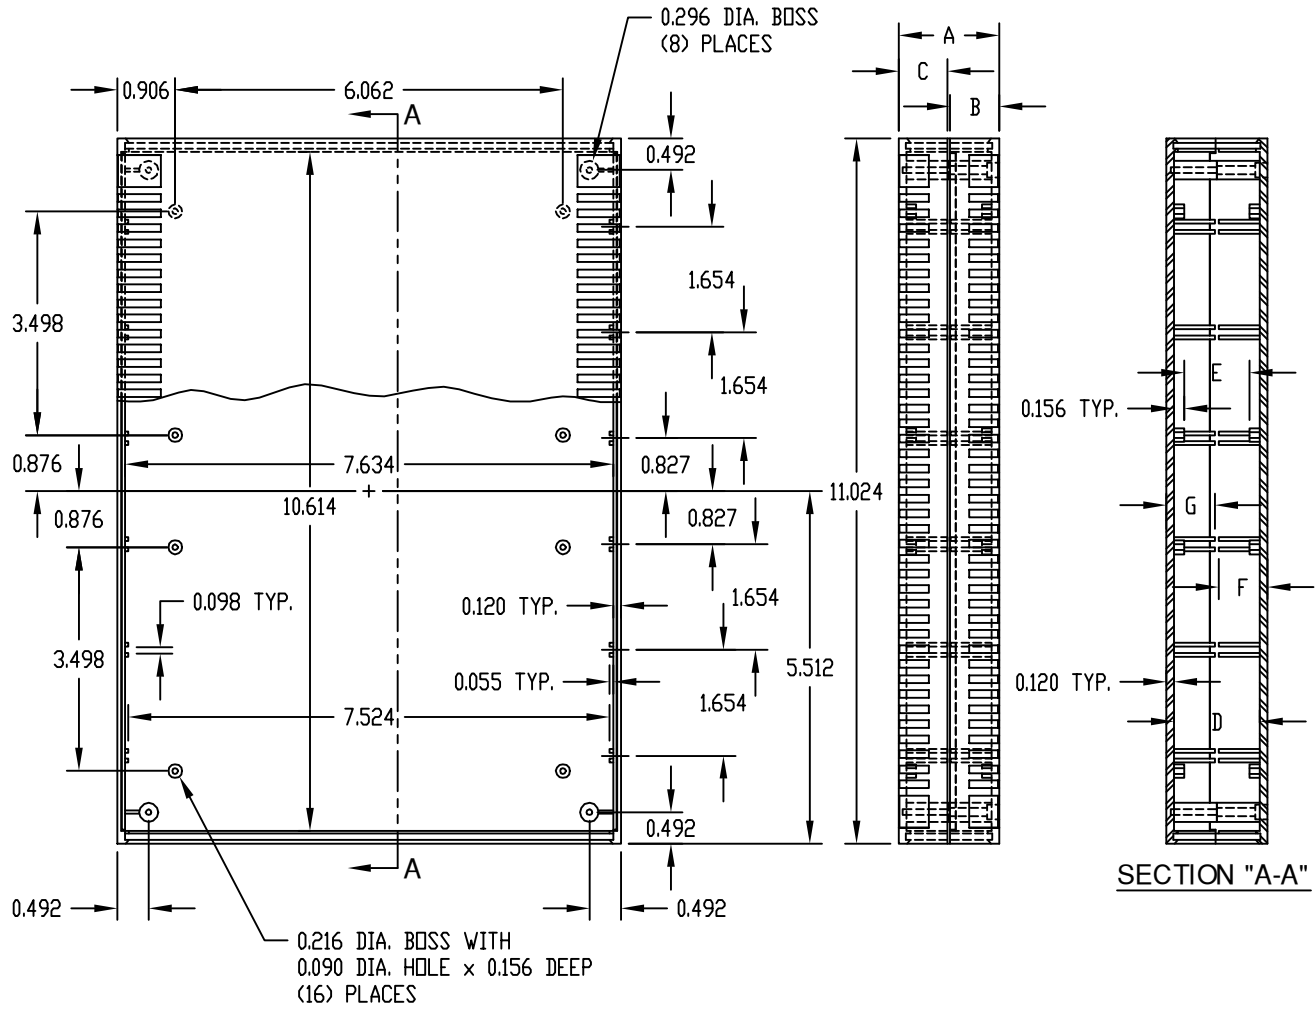

PART NAME

PLASTICASE

PART No.

PC-11469, PC-11470 & PC-11471

MATERIAL: ABS THERMOPLASTIC (UL 94-HB RATED)

FINISH: TOP & BOTTOM \_\_\_\_\_ LIGHT GRAY  
 PANELS \_\_\_\_\_ DARK GRAY

FOR PC-11469 & PC-11470  
 FOUR (4) M3 x 1.087 LG SCREWS SUPPLIED FOR ASSEMBLING BOTTOM TO TOP.

FOR PC-11471  
 FOUR (4) M3 x 1.887 LG SCREWS SUPPLIED FOR ASSEMBLING BOTTOM TO TOP.

FOUR (4) RUBBER STICK-ON FEET SUPPLIED.

MOUNTING BOSSSES USE EITHER M2.5 METRIC OR #4 STD. SHEET METAL SCREWS x 3/16 LG. (NOT SUPPLIED)

NOTE: ALL DIMENSIONS HAVE ±0.015 TOLERANCE UNLESS OTHERWISE SPECIFIED.

PART NO.	A	B	C	D	E	F	G	H	J
PC-11469	1.575	0.768	0.768	1.335	1.023	0.759	0.759	1.356	1.215
PC-11470	2.362	0.768	1.555	2.122	1.810	0.759	1.546	2.143	2.002
PC-11471	3.149	1.555	1.555	2.909	2.597	1.546	1.546	2.930	2.789