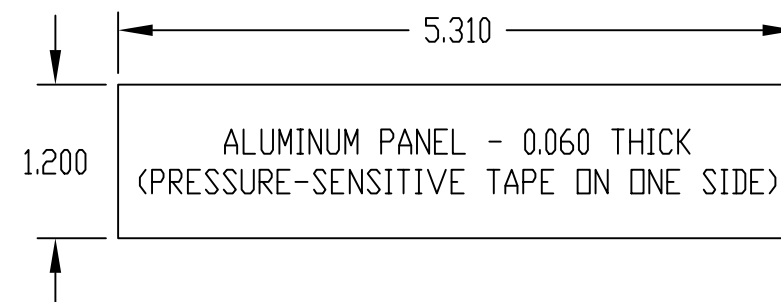

TWO (2) M3 x 0.812" LG. SCREWS
SUPPLIED FOR ASSEMBLY.

NOTE: ALL DIMENSIONS HAVE ±0.015 TOLERANCE
UNLESS OTHERWISE SPECIFIED

0.218 DIA. BOSS WITH 0.090 DIA.
HOLE x 0.218 DEEP - (8) PLACES
MOUNTING BOSSES USE EITHER M2.5 METRIC
OR #4 STD. SHEET METAL SCREWS x 0.188" LG.
(NOT SUPPLIED)