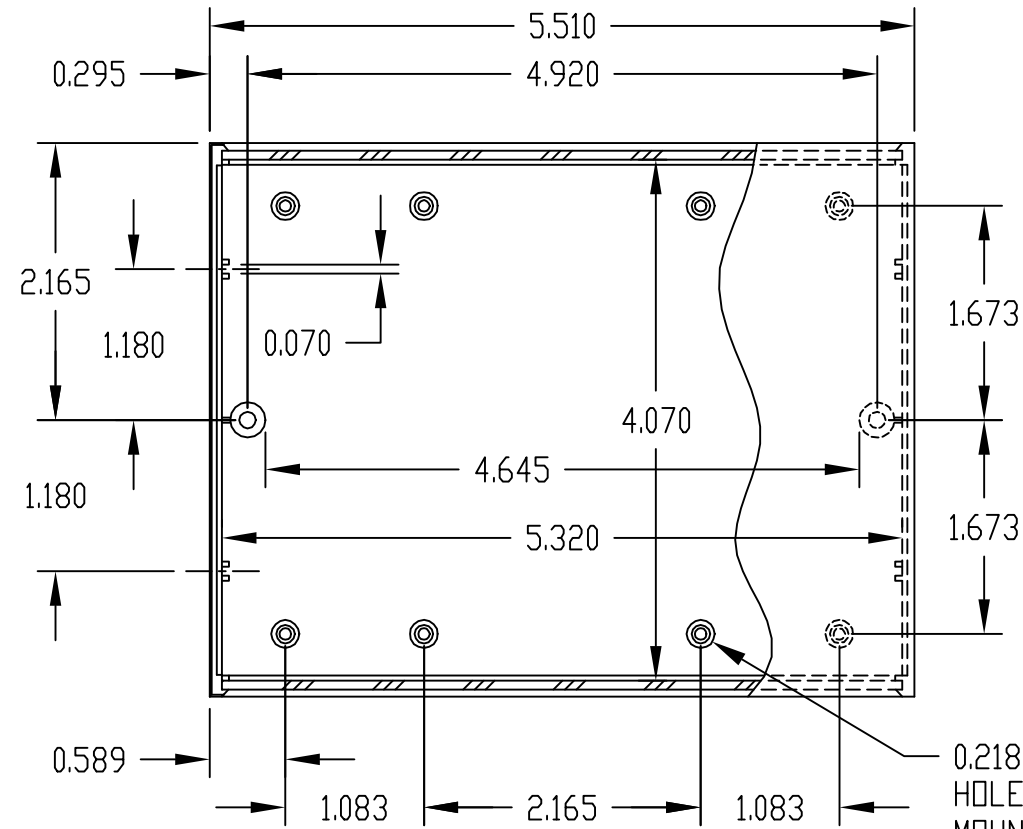

PART NAME

PLASTICASE (STYLE D)

PART No.

PC-11480 & PC-11480-A & PC-11480-LG & PC-11480-LGA

MATERIAL & FINISH:

(NO SUFFIX) UL94V-0 FLAME RETARDANT ABS
DARK GRAY PLASTIC COVERS WITH
LIGHT GRAY PLASTIC PANELS.

TWO (2) M3 x 0.812" LG. SCREWS
SUPPLIED FOR ASSEMBLY.

NOTE: ALL DIMENSIONS HAVE ±0.015 TOLERANCE
UNLESS OTHERWISE SPECIFIED

0.218 DIA. BOSS WITH 0.090 DIA.
HOLE x 0.218 DEEP - (8) PLACES
MOUNTING BOSSES USE EITHER M2.5 METRIC
OR #4 STD. SHEET METAL SCREWS x 0.188" LG.
(NOT SUPPLIED)