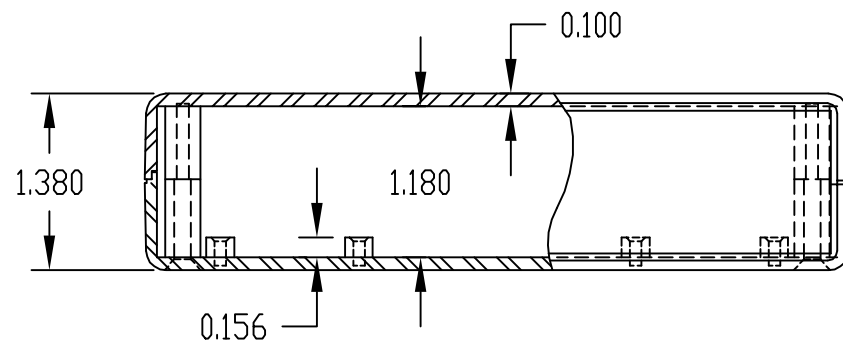

TWO (2) M3 x 0.812" LG. SCREWS
SUPPLIED FOR ASSEMBLY.

NOTE: ALL DIMENSIONS HAVE ±0.015 TOLERANCE
UNLESS OTHERWISE SPECIFIED

0.218 DIA. BOSS WITH 0.090 DIA.
HOLE x 0.218 DEEP - (8) PLACES
MOUNTING BOSSES USE EITHER M2.5 METRIC
OR #4 STD. SHEET METAL SCREWS x 0.188" LG.
(NOT SUPPLIED)