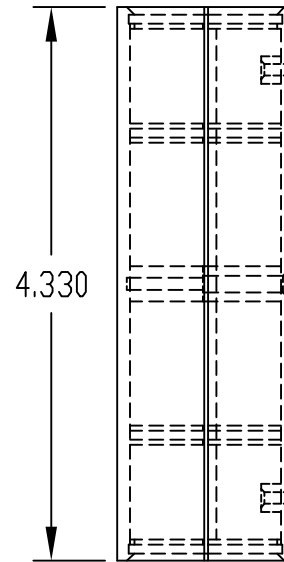

PART NAME

PLASTICASE (STYLE D)

PART No.

PC-11480 & PC-11480-A & PC-11480-LG & PC-11480-LGA

MATERIAL & FINISH:

(NO SUFFIX) UL94V-0 FLAME RETARDANT ABS
DARK GRAY PLASTIC COVERS WITH
LIGHT GRAY PLASTIC PANELS.

TWO (2) M3 x 0.812" LG. SCREWS
SUPPLIED FOR ASSEMBLY.

NOTE: ALL DIMENSIONS HAVE ±0.015 TOLERANCE
UNLESS OTHERWISE SPECIFIED

0.218 DIA. BOSS WITH 0.090 DIA.
HOLE x 0.218 DEEP - (8) PLACES
MOUNTING BOSSES USE EITHER M2.5 METRIC
OR #4 STD. SHEET METAL SCREWS x 0.188" LG.
(NOT SUPPLIED)